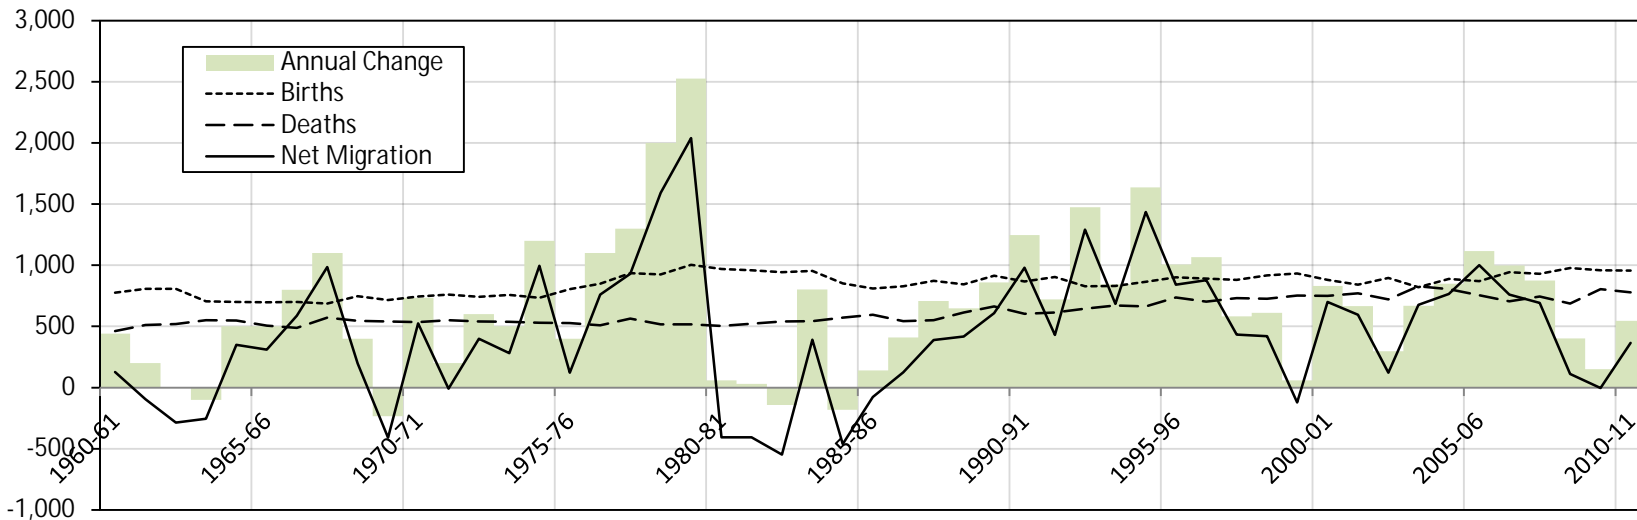

County demographic analysis

- Each county page has the total population plot with 2007 GMA forecast on the same axes for comparison.
- Each county also has a “components of demographic change” plot from 1960 to 2011.
- Use these graphs to evaluate prior GMA forecasts and new assumptions.

Jefferson County

King County

Kitsap County

Kittitas County

Klickitat County

Lewis County

Lincoln County

Mason County