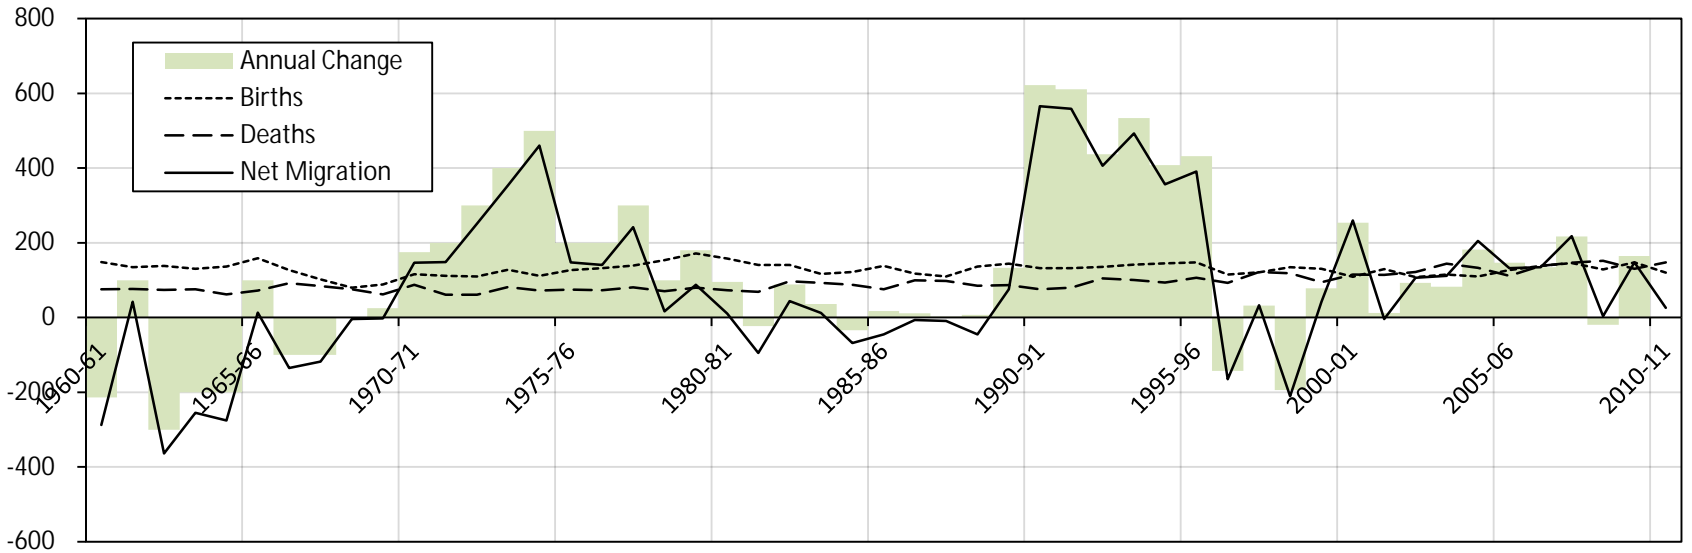

Pend Oreille County