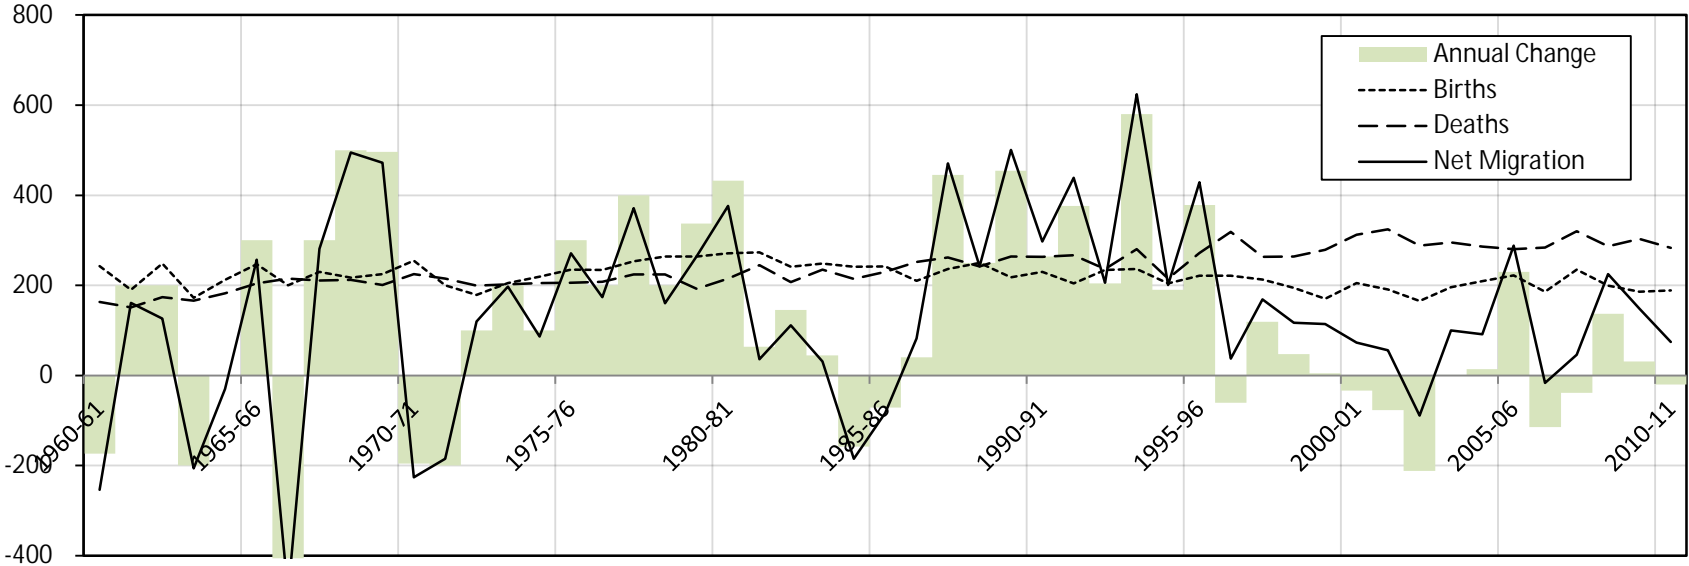

Pacific County