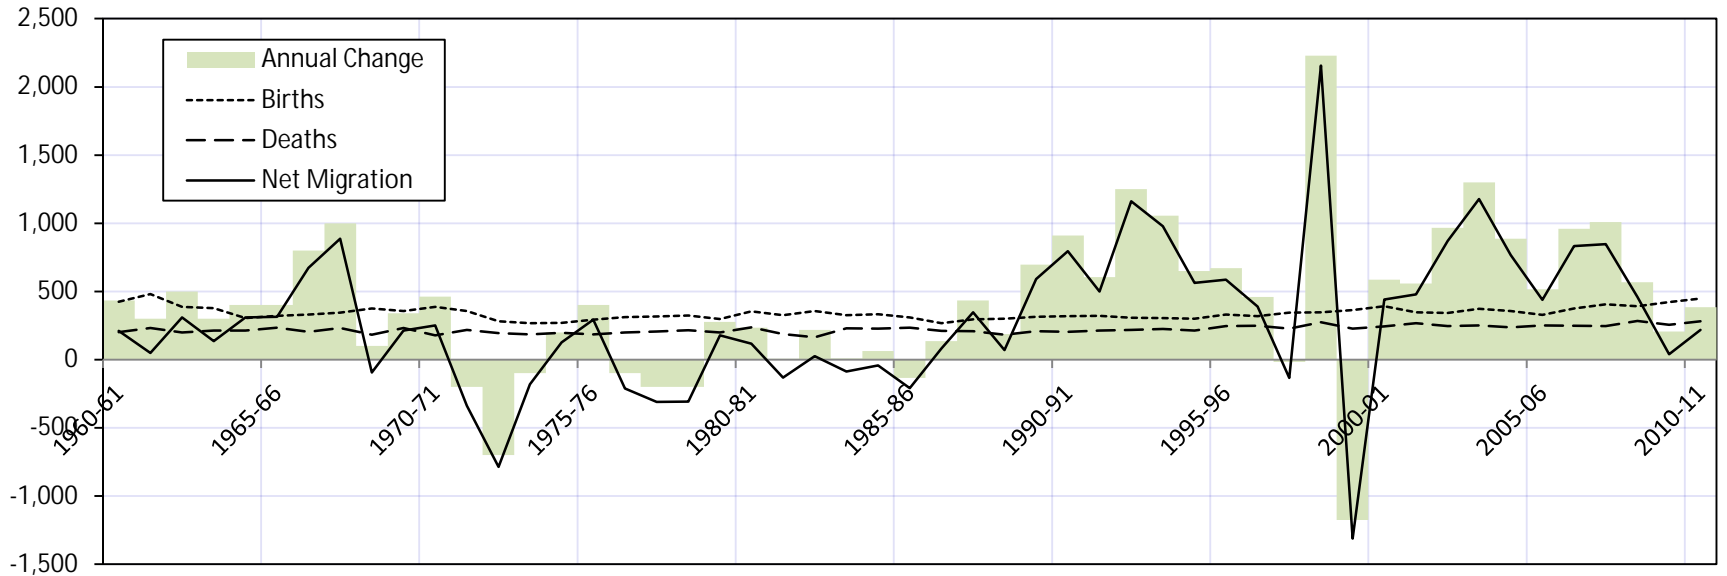

County demographic analysis

- Each county page has the total population plot with 2007 GMA forecast on the same axes for comparison.
- Each county also has a “components of demographic change” plot from 1960 to 2011.
- Use these graphs to evaluate prior GMA forecasts and new assumptions.

Jefferson County

King County

Kitsap County

Kittitas County

Klickitat County

Lewis County

Lincoln County

Mason County