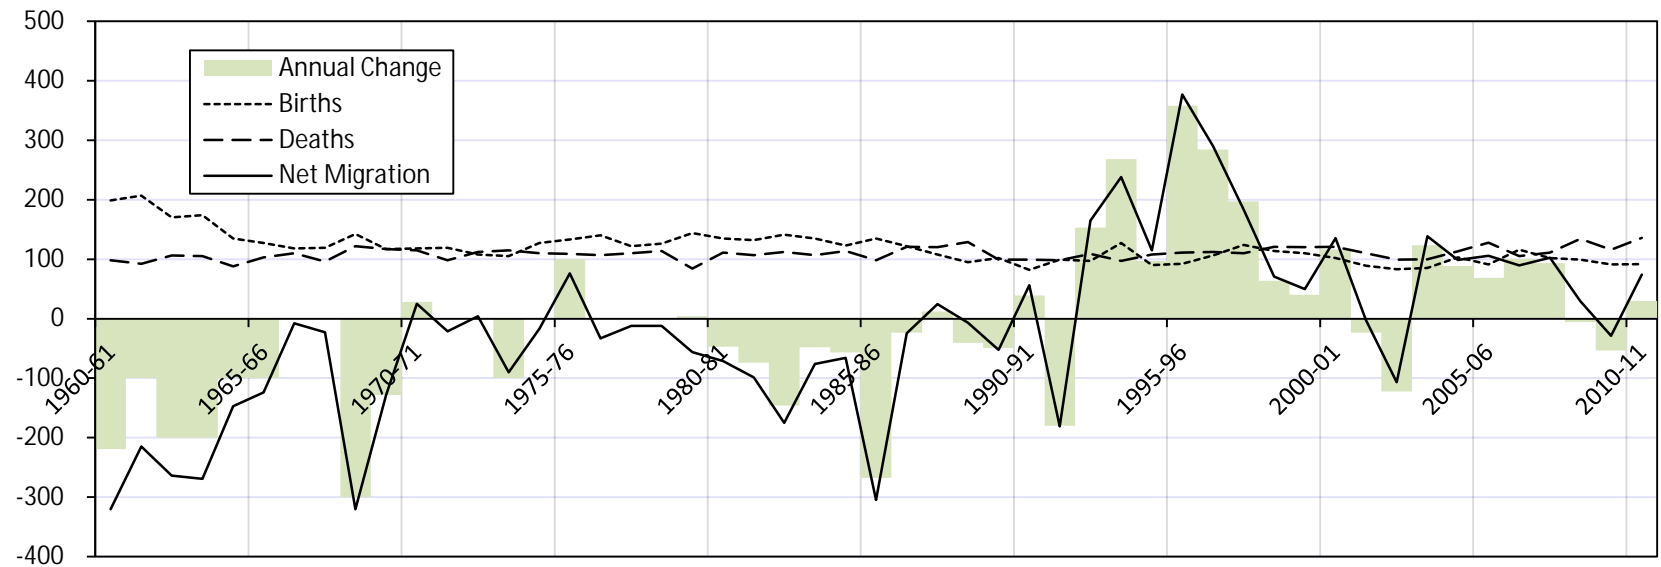

County demographic analysis

- Each county page has the total population plot with 2007 GMA forecast on the same axes for comparison.
- Each county also has a “components of demographic change” plot from 1960 to 2011.
- Use these graphs to evaluate prior GMA forecasts and new assumptions.

Jefferson County

King County

Kitsap County

Kittitas County

Klickitat County

Lewis County

Lincoln County

Mason County