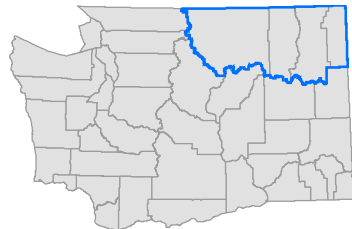

Stevens, Okanogan, Pend Oreille & Ferry Counties PUMA

PUMA ID: 10400

-  PUMA
-  Selected PUMA
-  Water Feature
-  County Boundary

Washington State
Office of Financial Management
Forecasting Division

2013-11-08