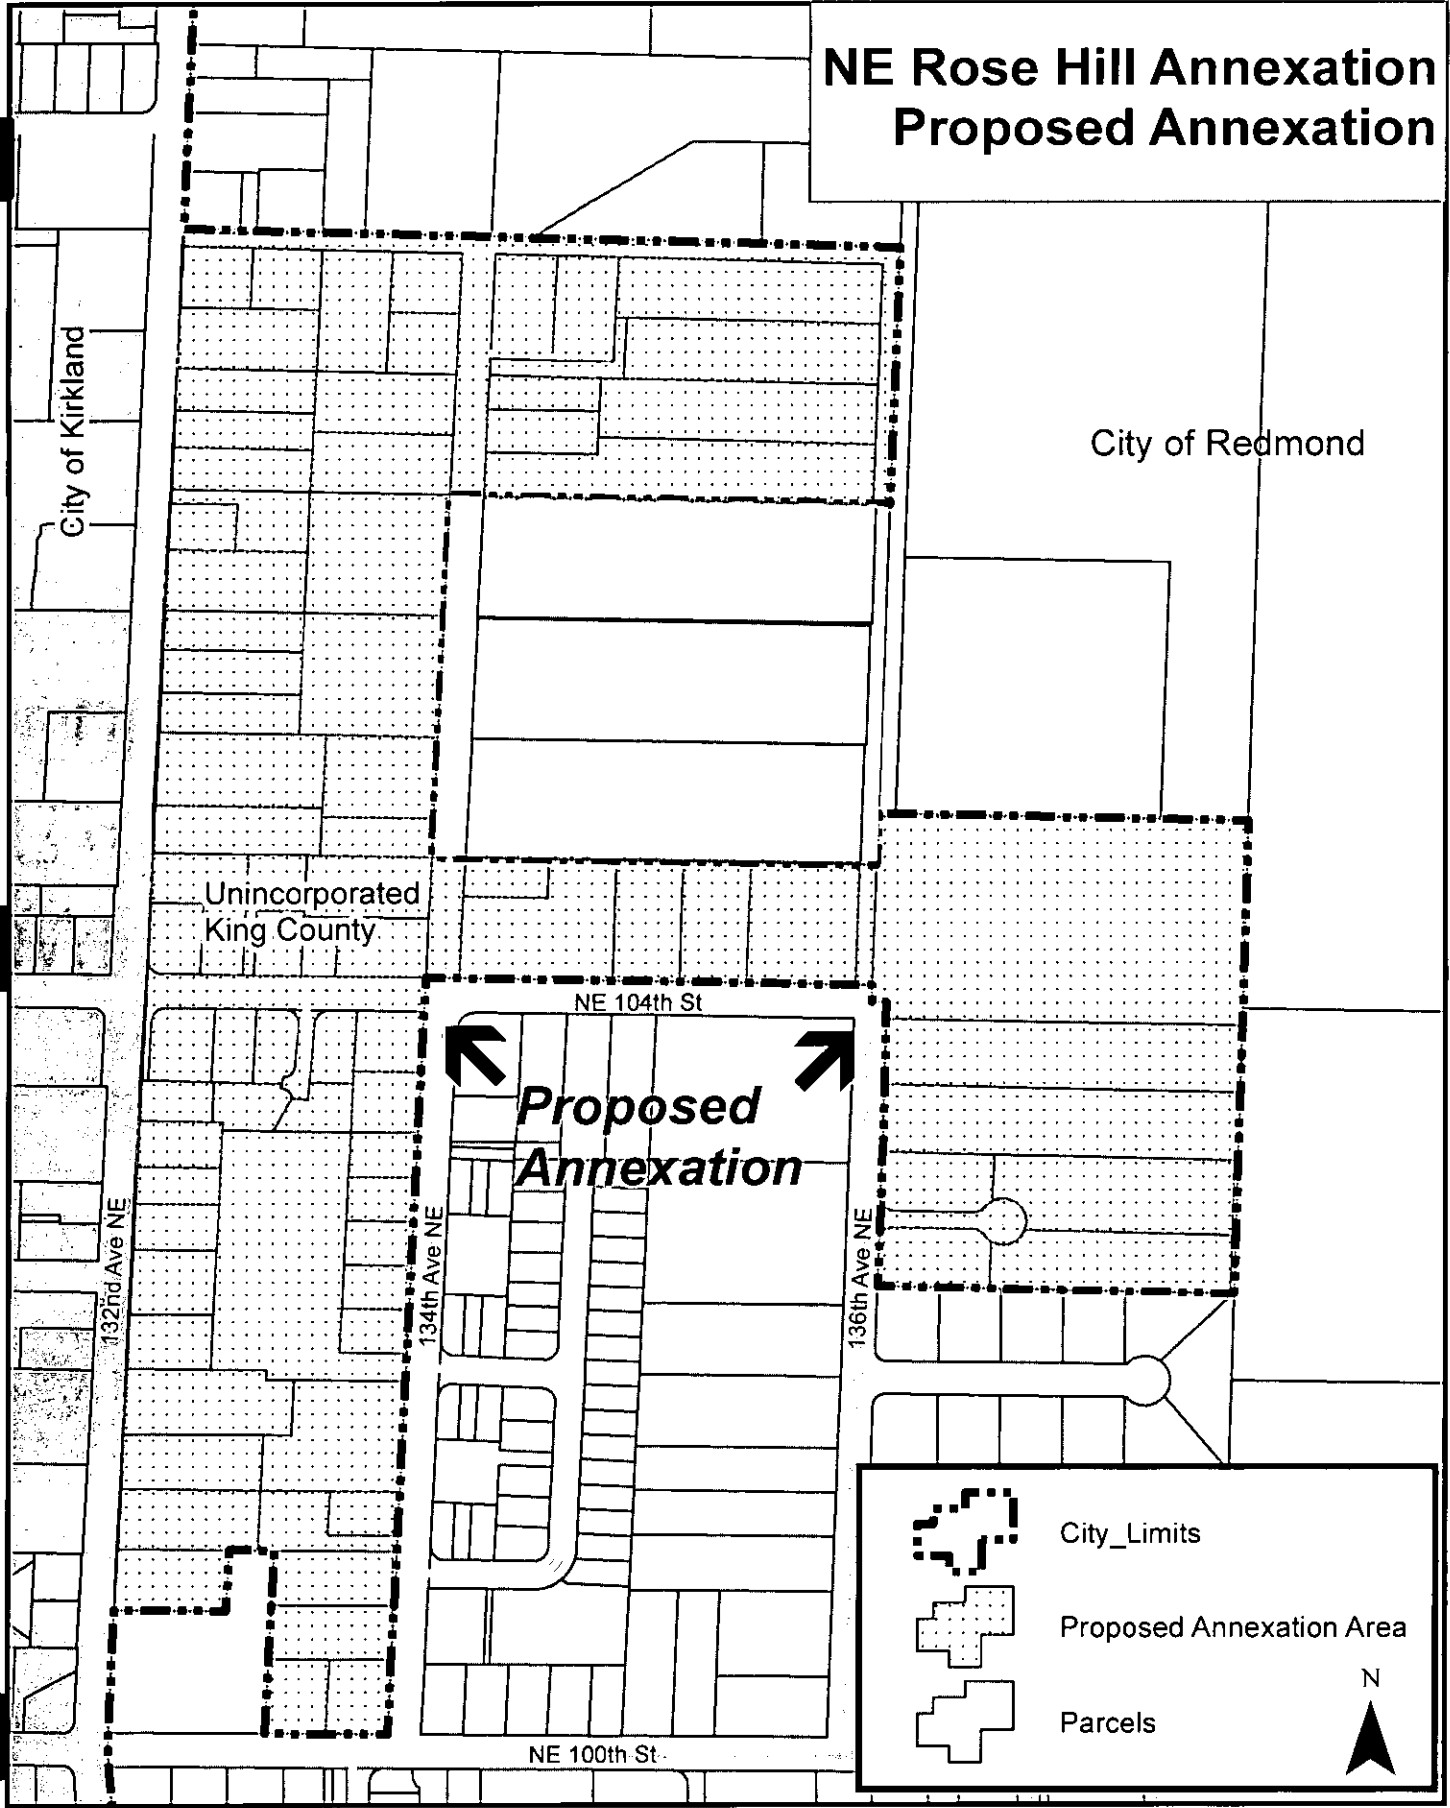

# NE Rose Hill Annexation Proposed Annexation

City of Redmond

City of Kirkland

Unincorporated  
King County

NE 104th St

**Proposed  
Annexation**

NE 100th St

132nd Ave NE

134th Ave NE

136th Ave NE

City\_Limits

Proposed Annexation Area

Parcels

N

0 200 400 600 800 Feet