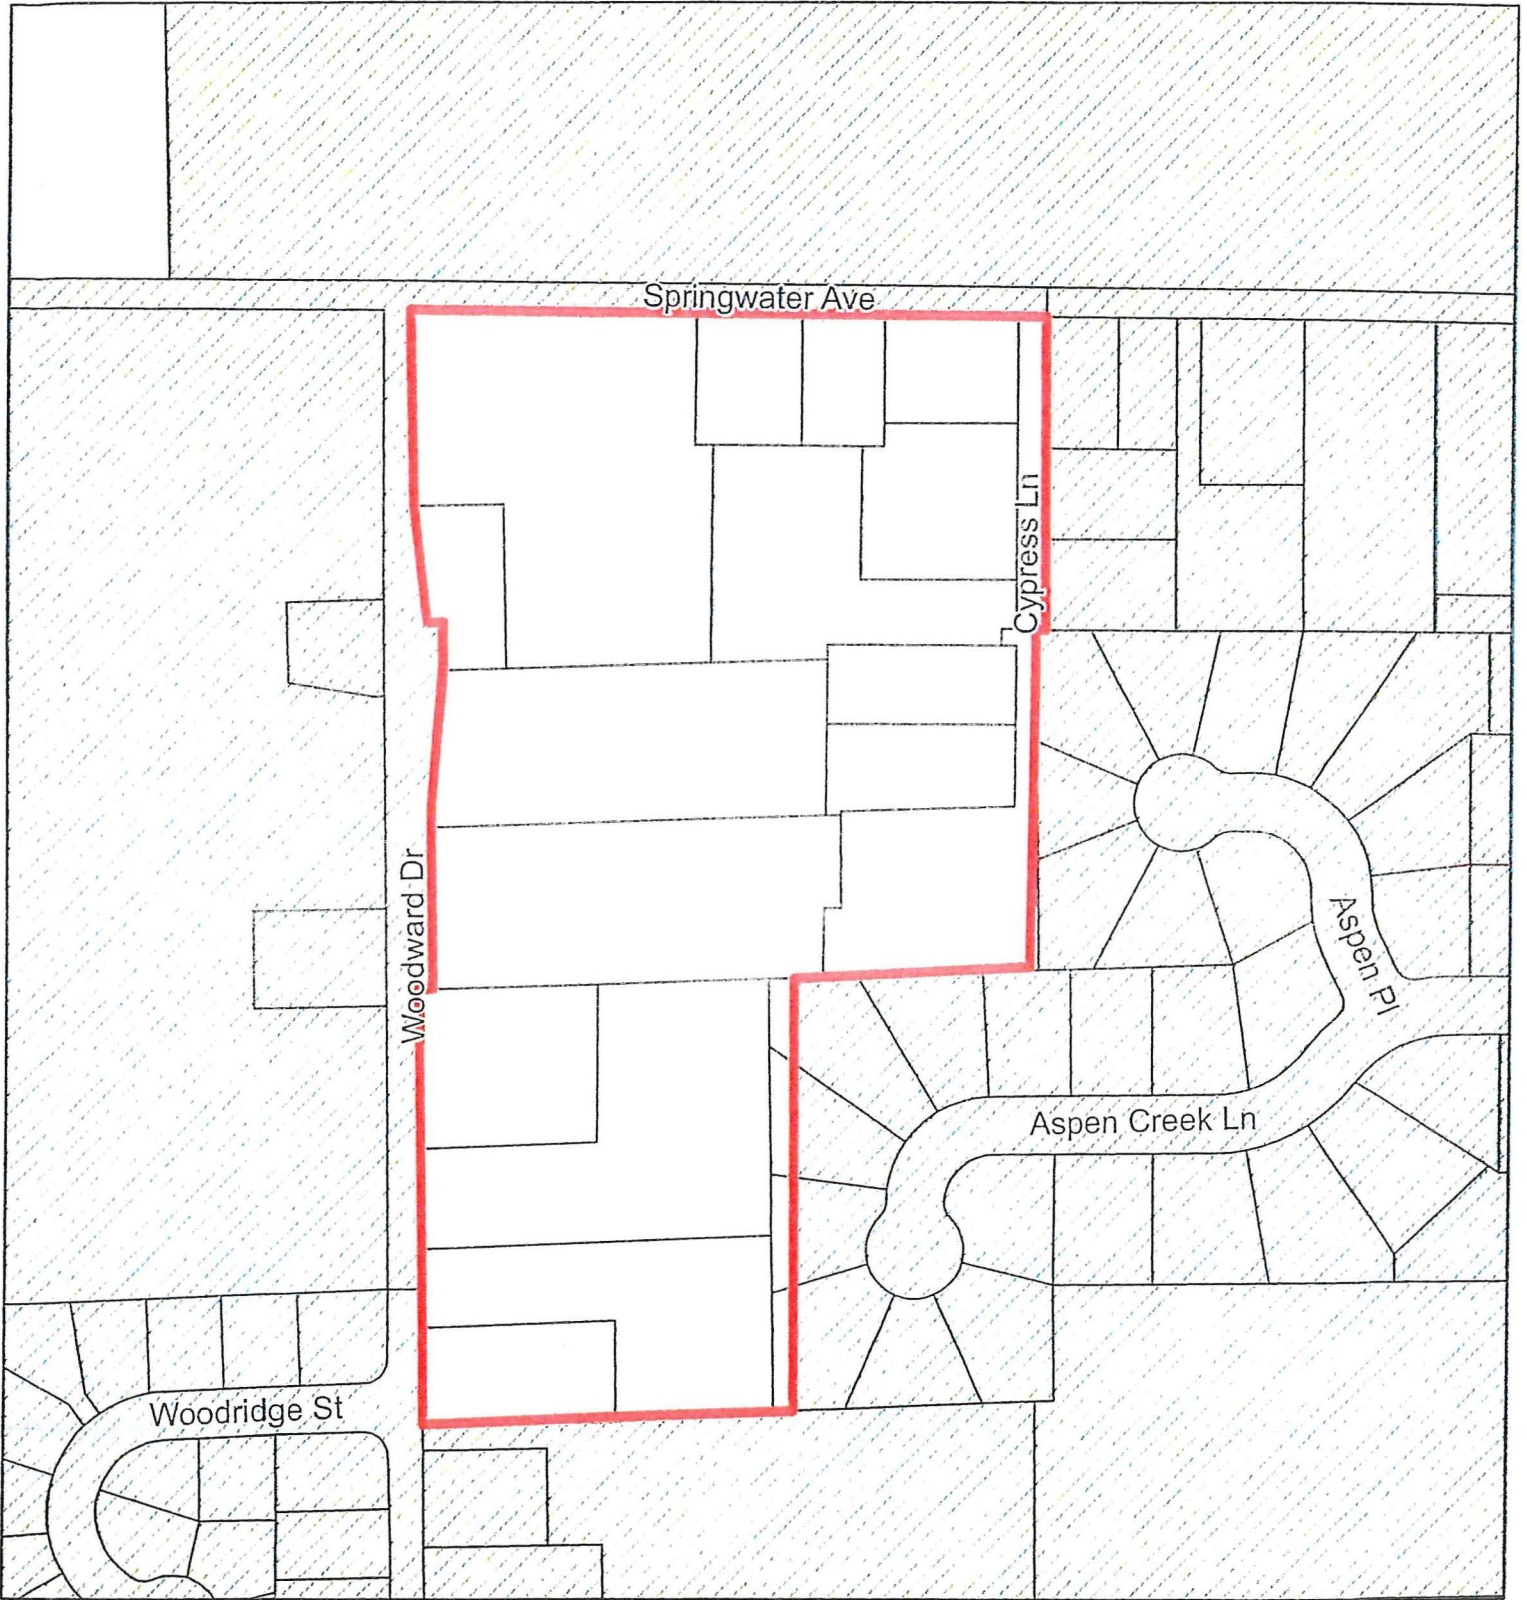

Exhibit B

Cypress Lane Island Annexation Area

Legend

-  Cypress Lane Island Annexation
-  Urban Growth Area
-  Parcels
-  City Limits

0 50 100 200 300 Feet