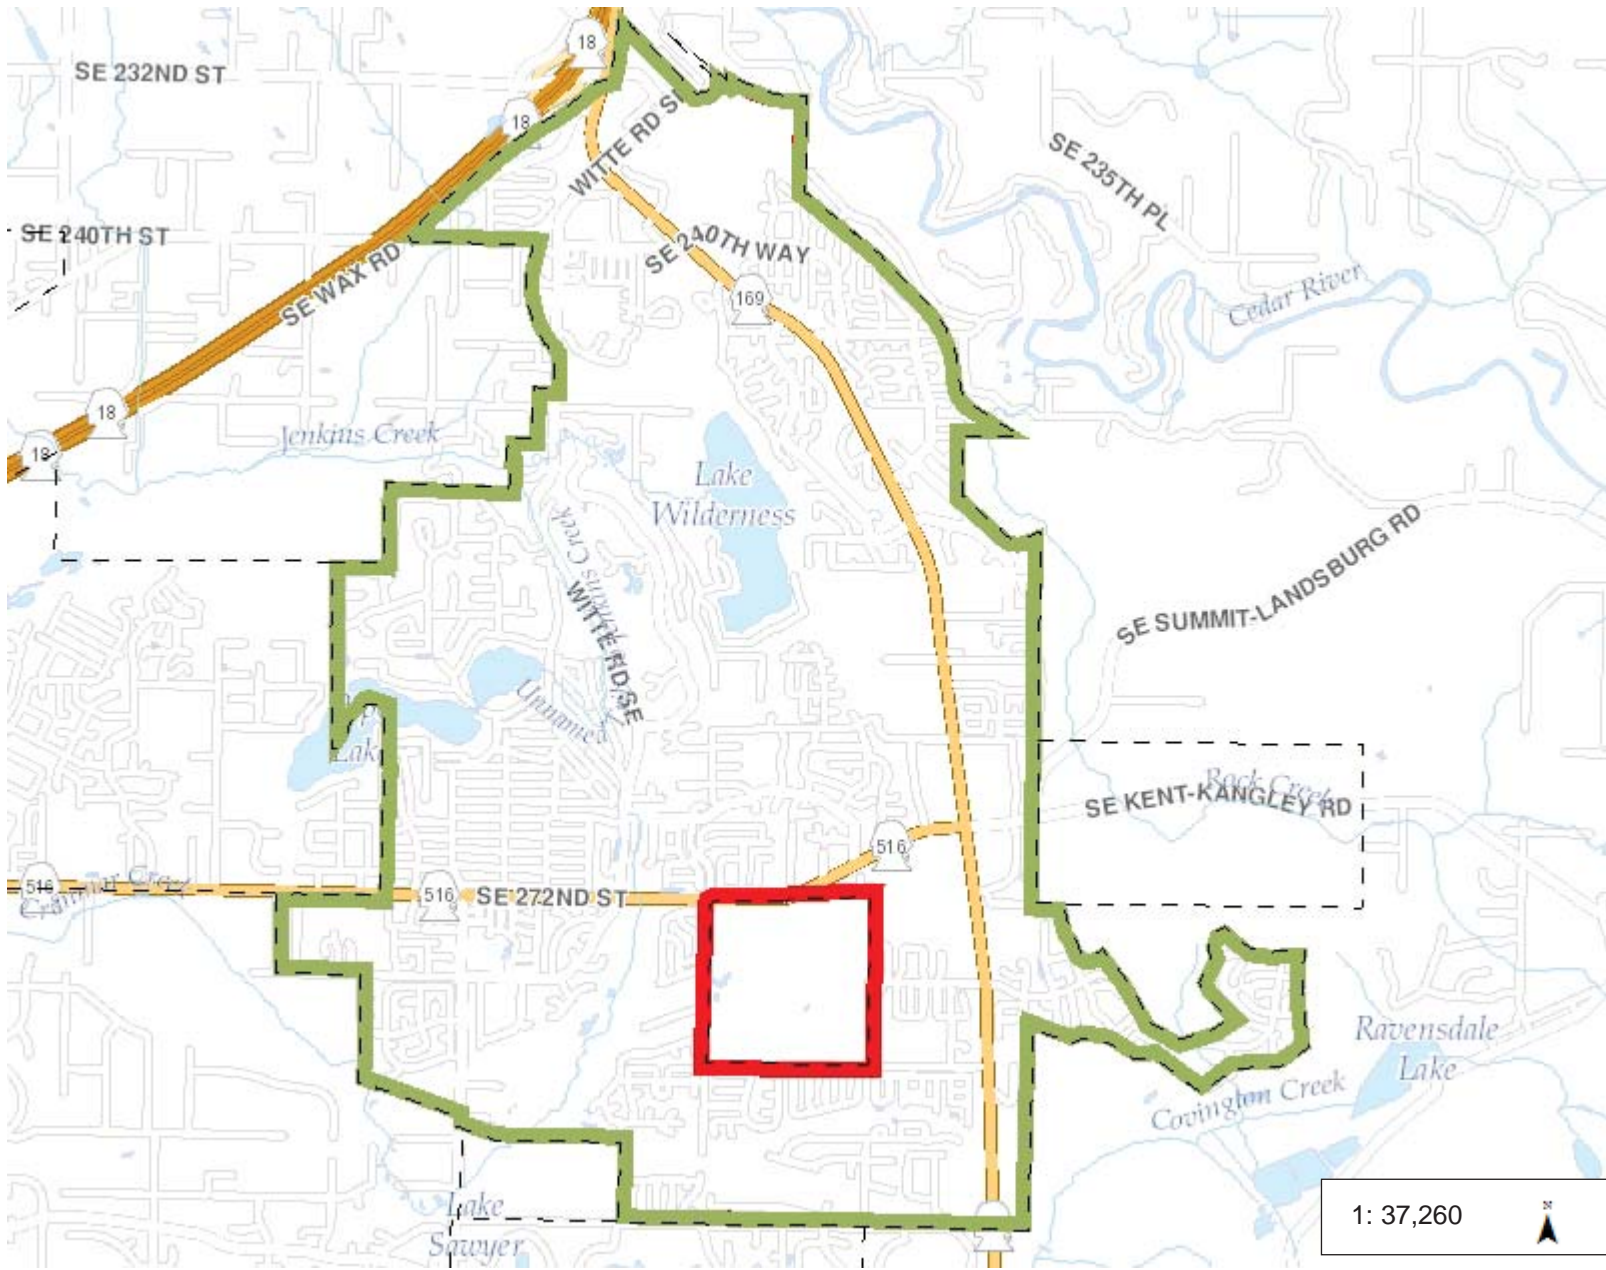

City of Maple Valley

- Legend**
- Local Jurisdiction Boundary Lir
 - SHADOWBOX.DBO.Municipal
 - Municipal Boundary
 - Municipal Boundary (2005 to 2
 - Waterbody
 - Watercourse
 - Road Centerline
 - Freeway
 - Highway
 - Arterial, Collector
 - Local, Service
 - Ramp

1: 37,260

This map is a user generated static output from an Internet mapping site and is for reference only. Data layers that appear on this map may or may not be accurate, current, or otherwise reliable.
THIS MAP IS NOT TO BE USED FOR NAVIGATION