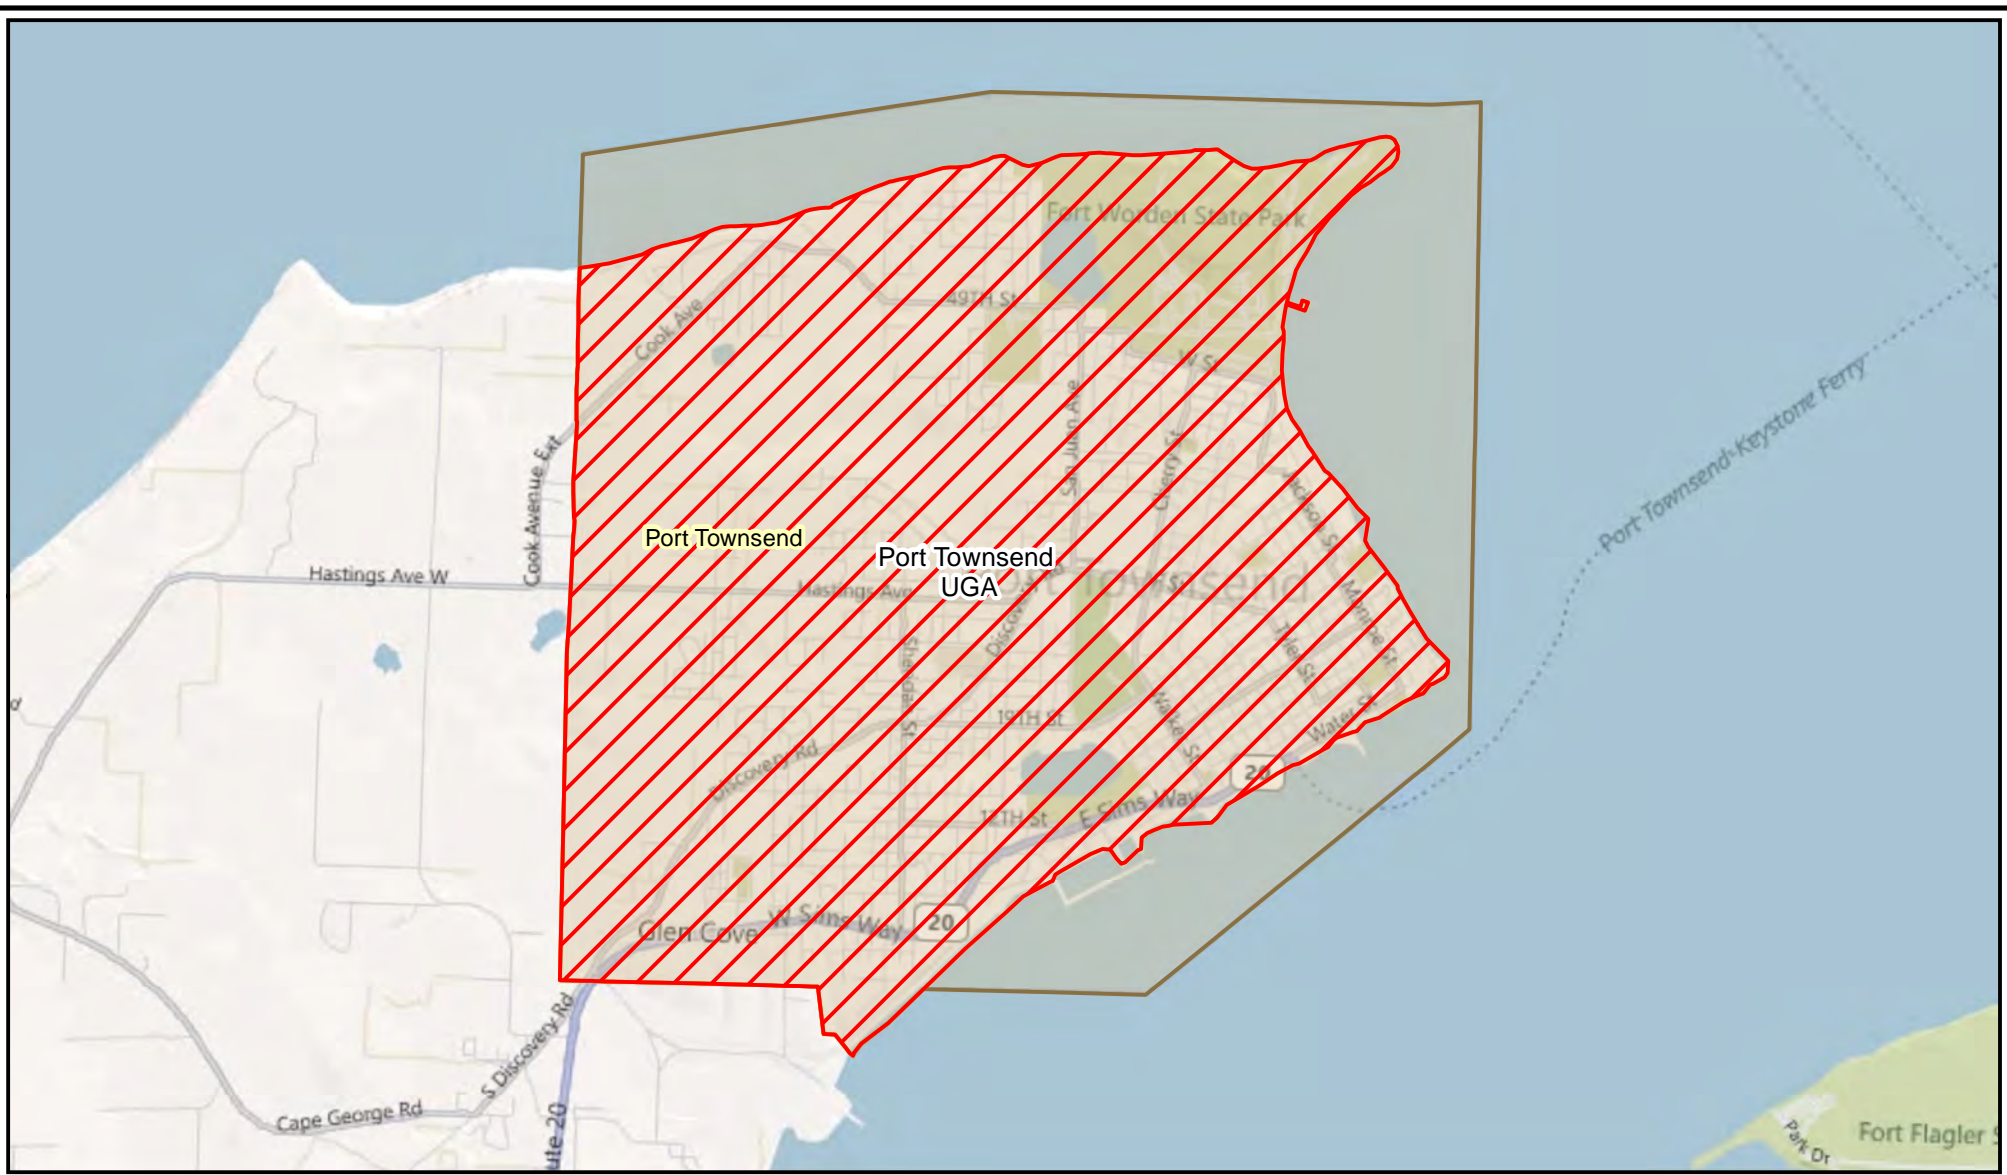

Jefferson County UGA

-  Selected Urban Growth Area (Census 2010)
-  Urban Growth Area (Census 2010)
-  City Limits (Census 2010)

Data Source: U.S. Census Bureau. 2010 Census TIGER/Line Shapefiles.

**Washington State
Office of Financial Management
Forecasting Division**

Map Prepared by Thomas Kimpel, Forecast Analyst, October 20, 2011.

Port Townsend UGA

-  Selected Urban Growth Area (Census 2010)
-  Urban Growth Area (Census 2010)
-  City Limits (Census 2010)

Data Source: U.S. Census Bureau. 2010 Census TIGER/Line Shapefiles.