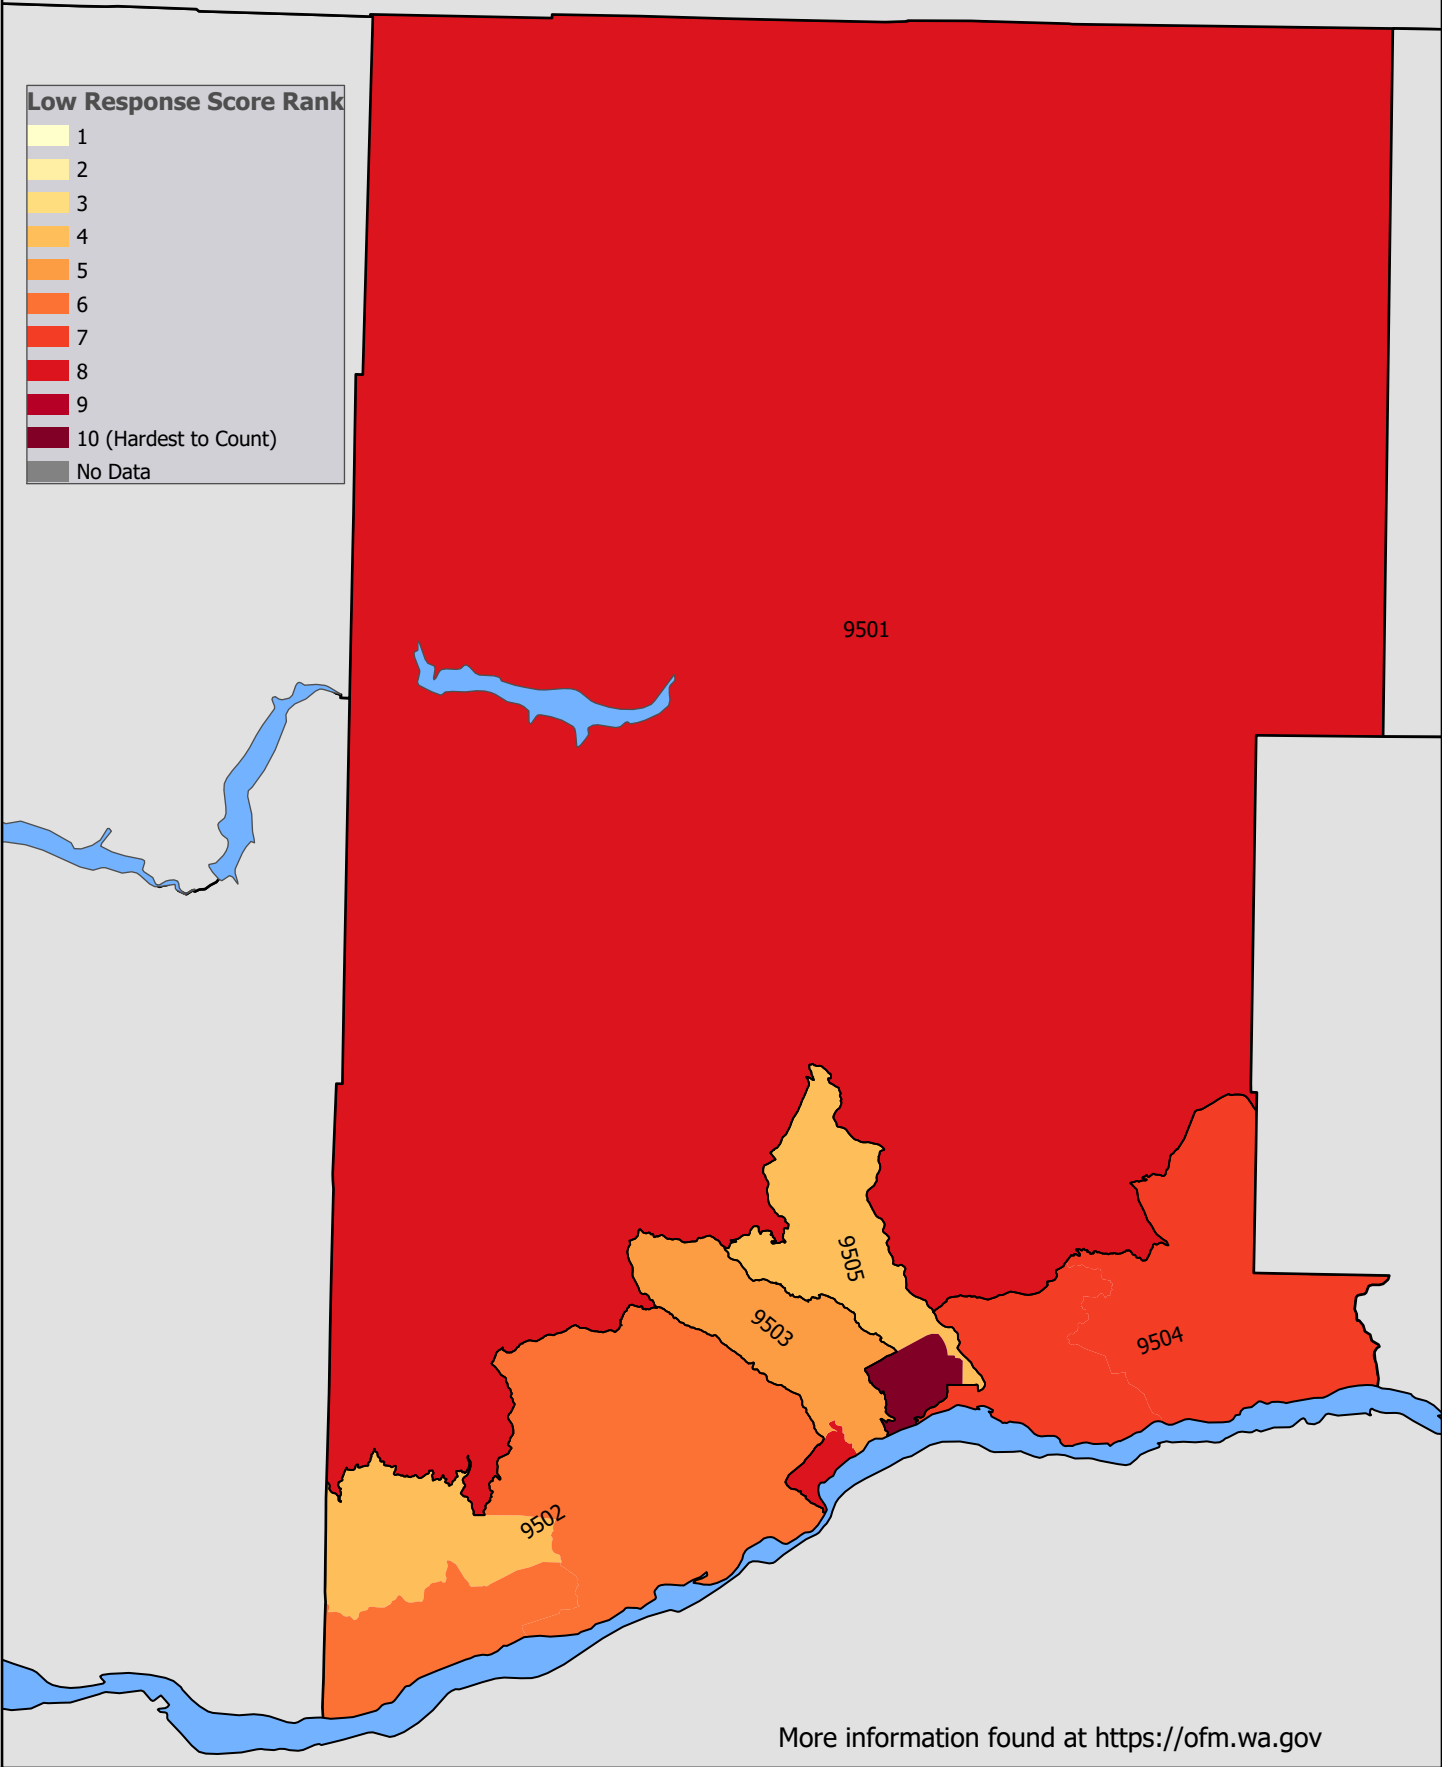

WA COUNTS  
2020

# Skamania County Hard to Count Areas

Map shows colored Census Block Groups within labeled Census Tracts

## 2020 Census Hard to Count Areas: Skamania County

The Low Response Score is a guide for identifying hard to count populations. It is generated by a model using 25 influential variables (e.g., age, marital status, ethnicity) that are expected to be associated with low self response. Examining individual characteristics (see OFM online maps) may help in developing an outreach strategy. Keep in mind, the LRS was developed to predict low self response via the mail rather than the internet. Characteristics, such as internet access and housing change, are not factored into the LRS.

\*AIAN - American Indian, Alaska Native; NHPI - Native Hawaiian, Pacific Islander

Showing 5 of 5 tracts in the county sorted from highest to lowest LRS.