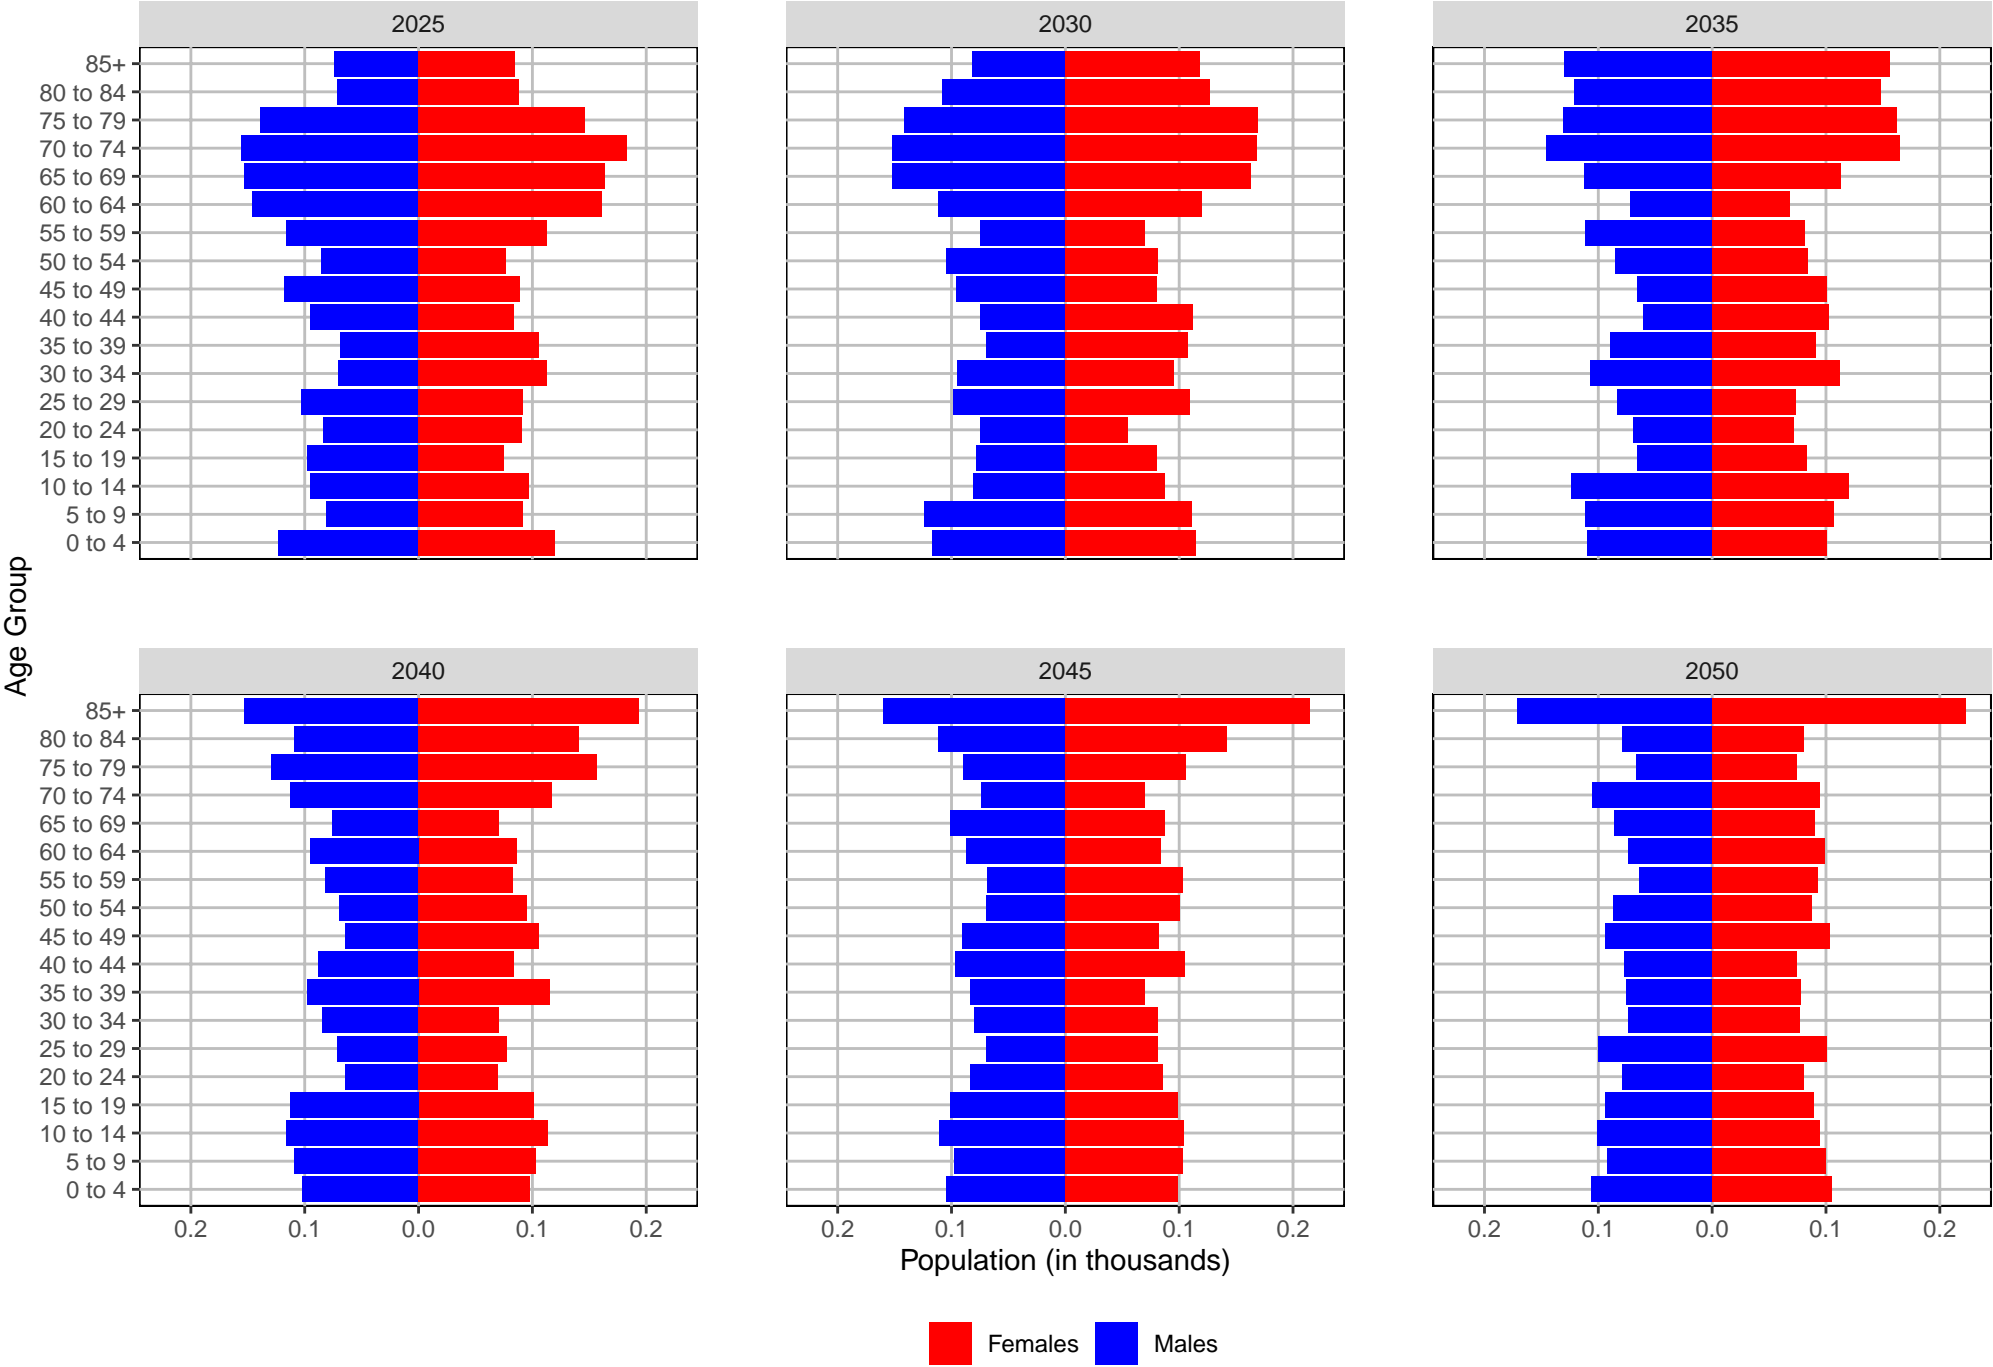

Columbia County, 2022 GMA Projections

Medium Series Age Distributions