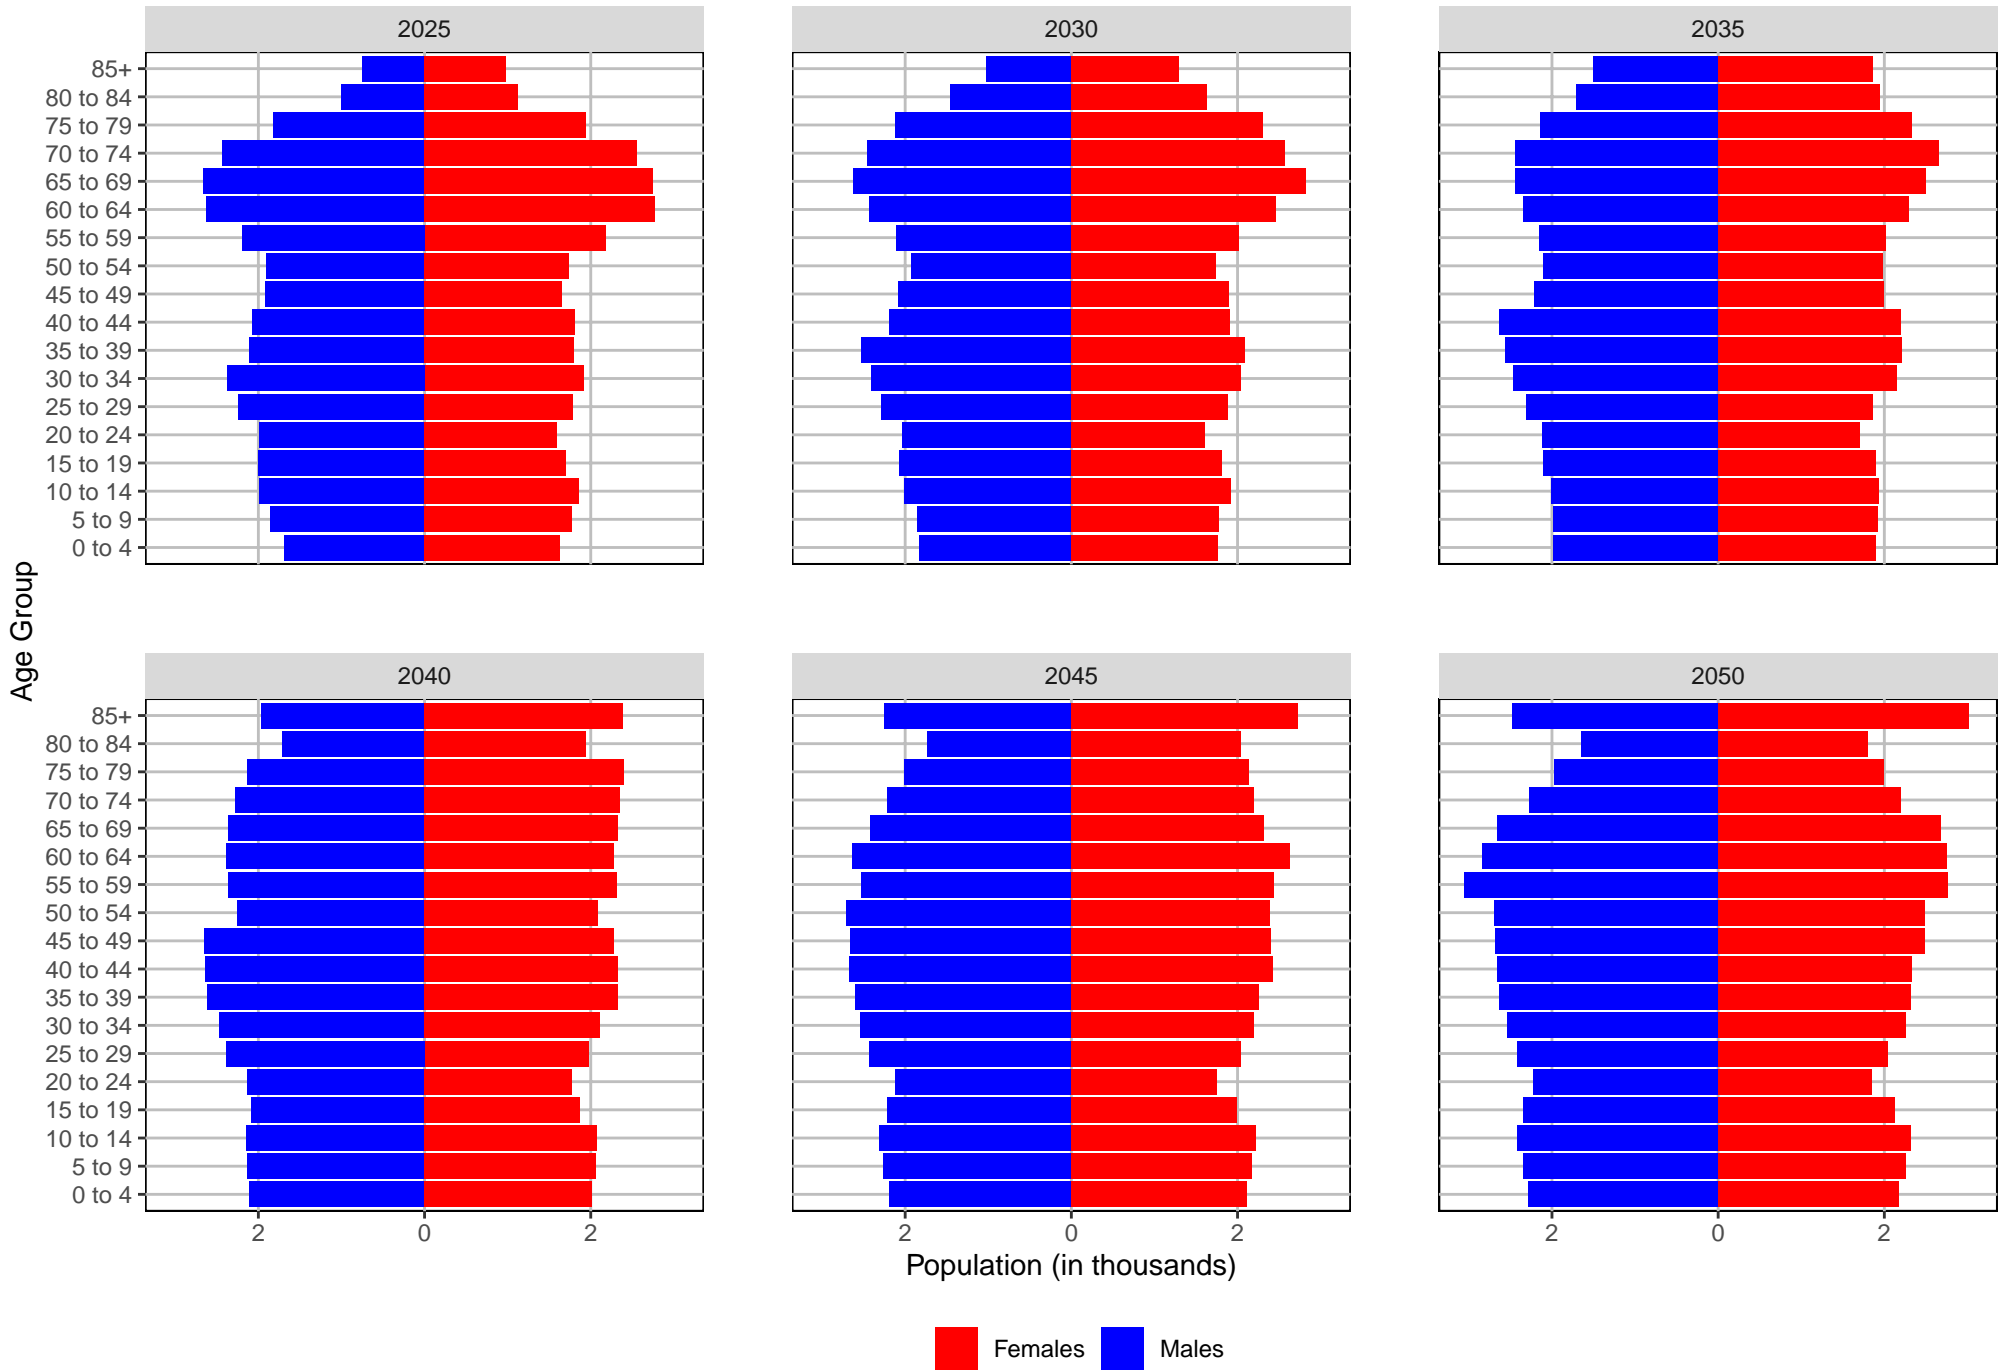

Mason County, 2022 GMA Projections

Medium Series Age Distributions