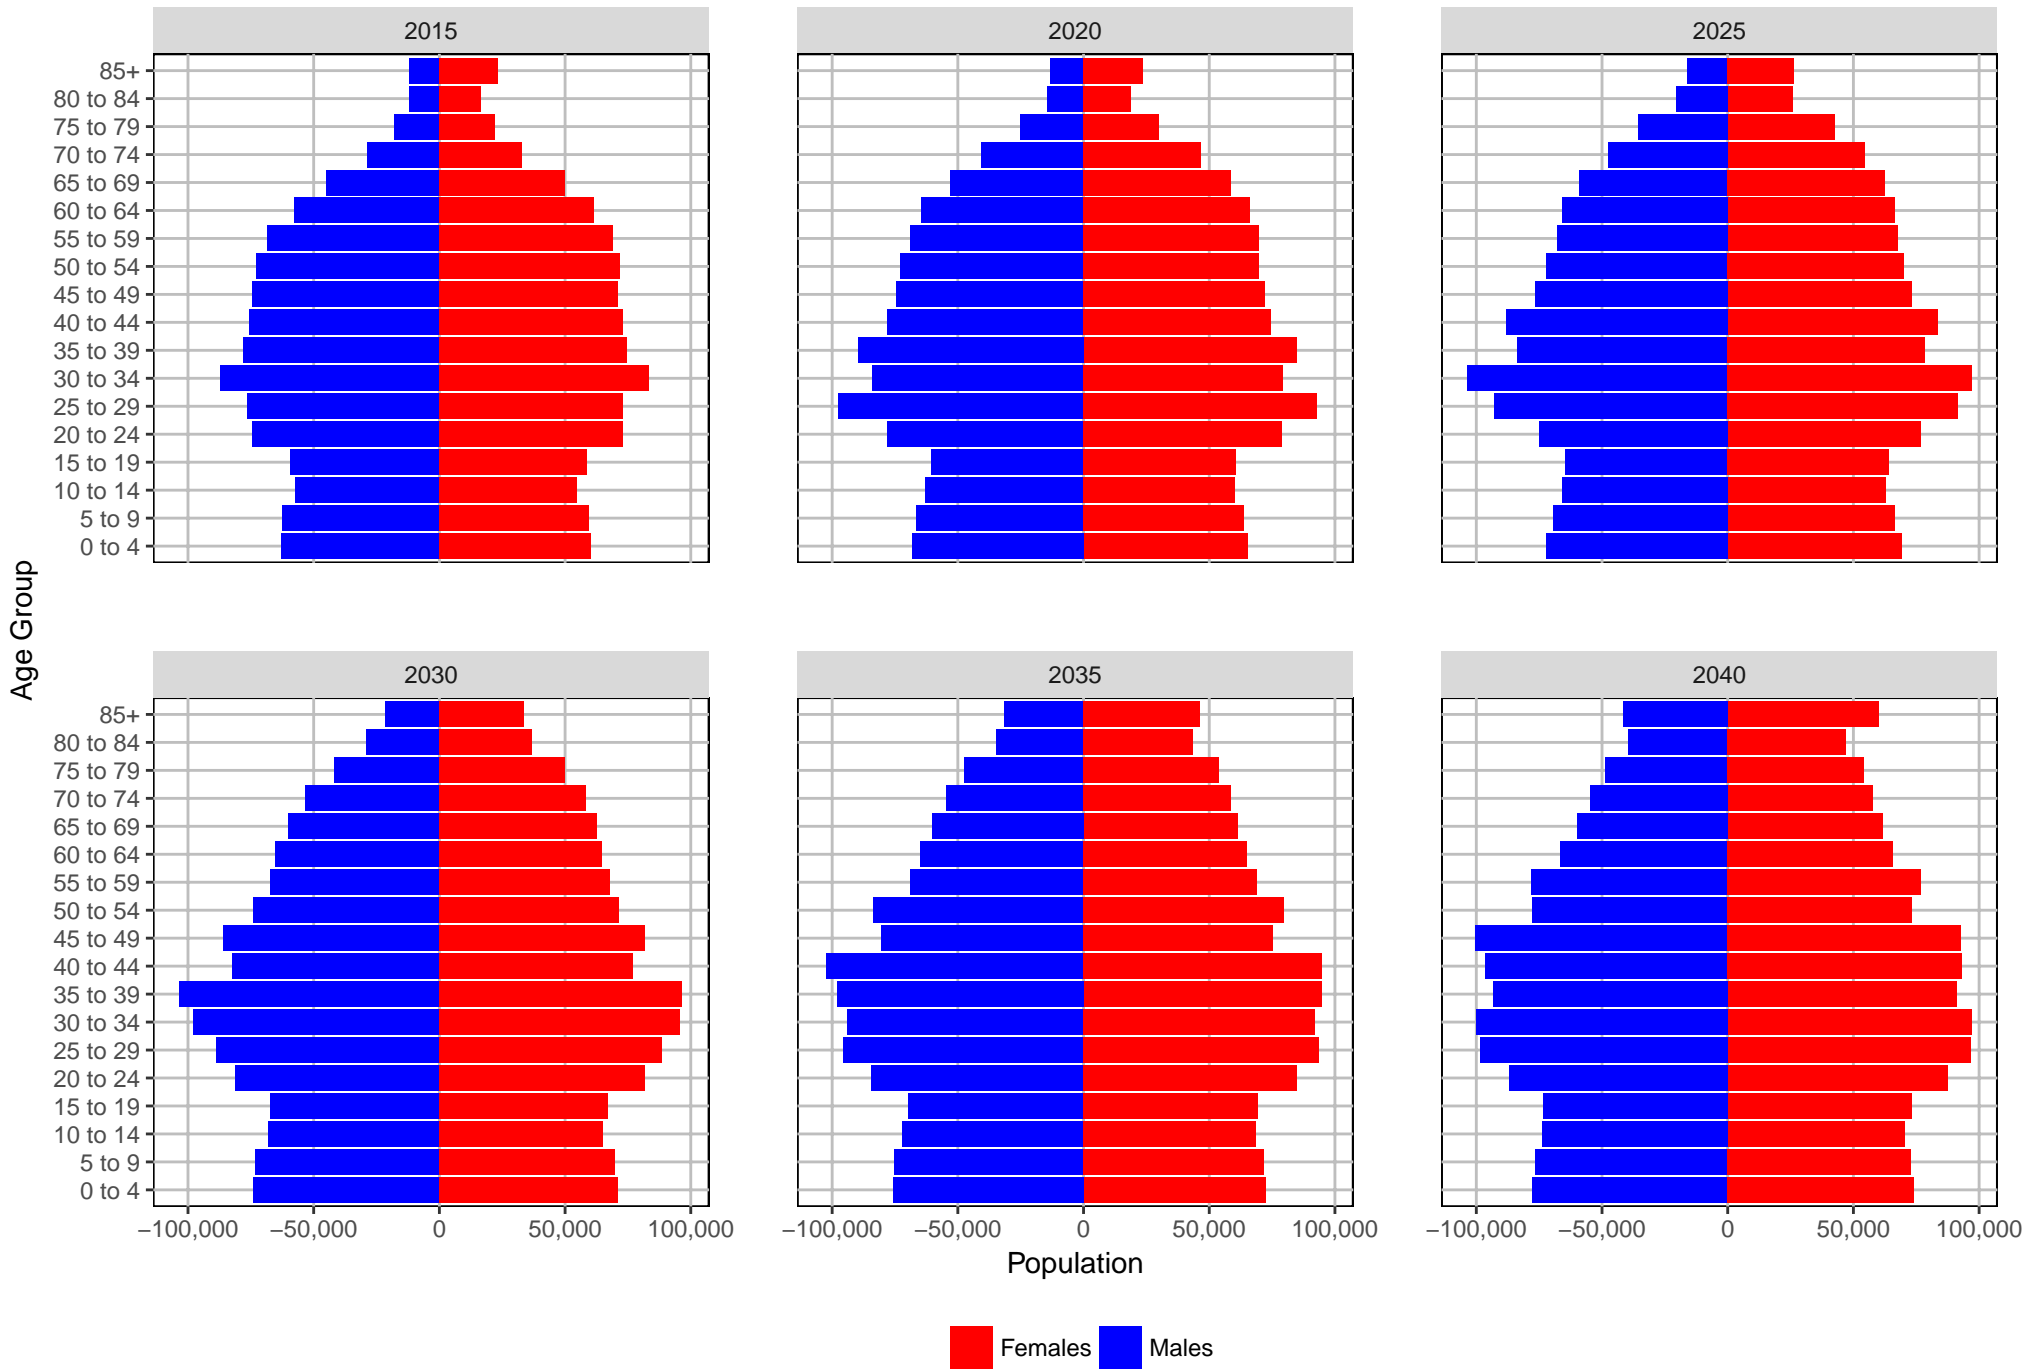

King County, 2017 GMA Projections

Medium Series Age Distributions