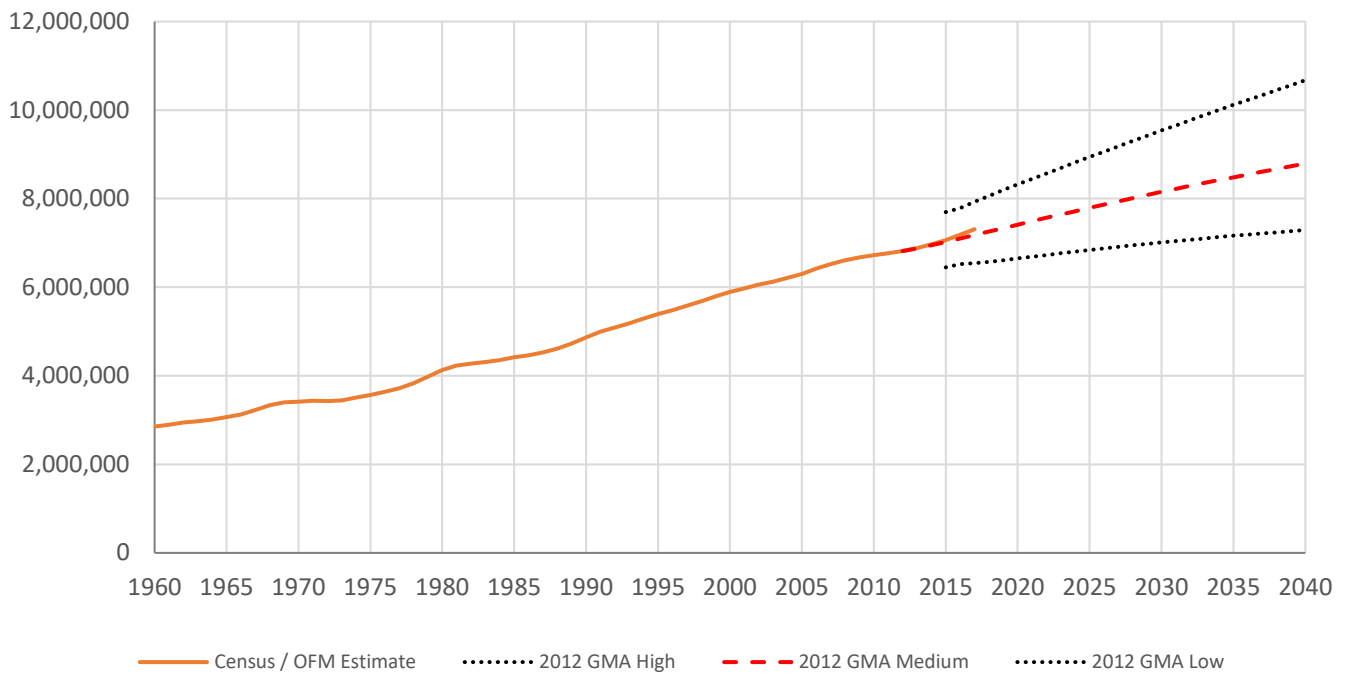

Evaluation of Growth Management Act 2012 Population Projections

Washington State

Adams County

Evaluation of Growth Management Act 2012 Population Projections

Asotin County

Benton County

Evaluation of Growth Management Act 2012 Population Projections