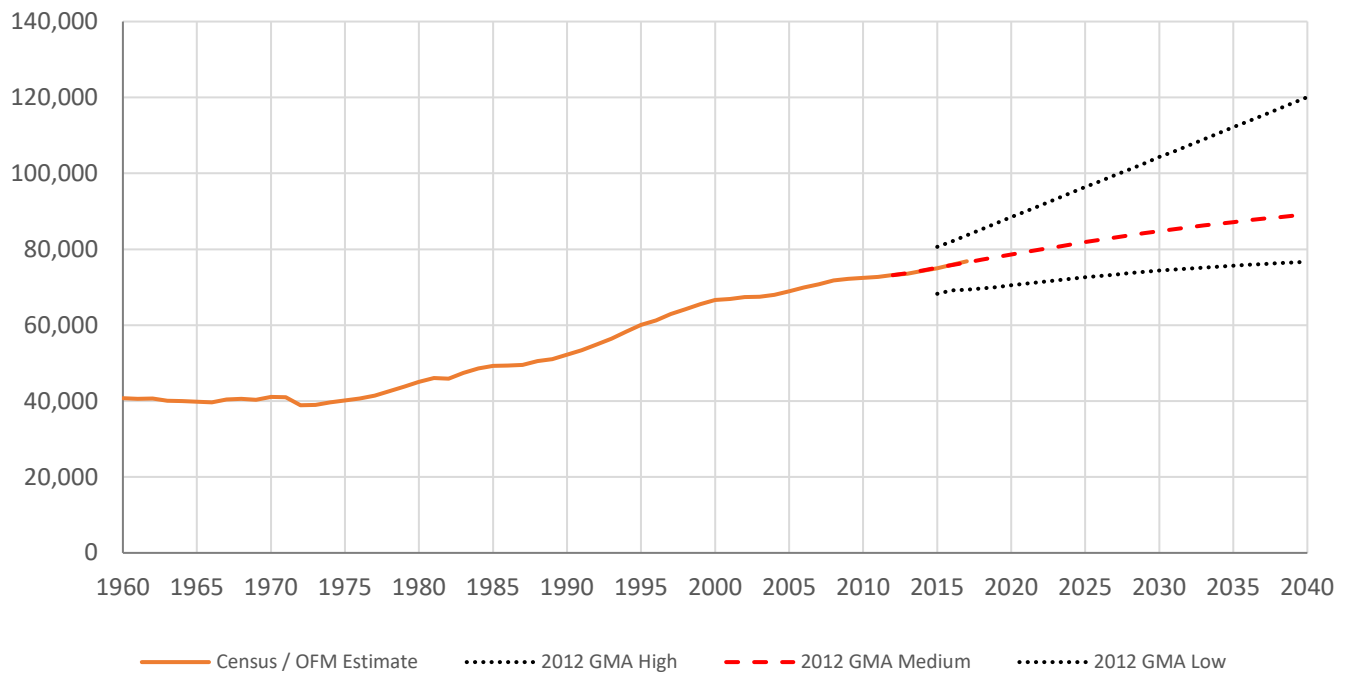

Evaluation of Growth Management Act 2012 Population Projections

Chelan County