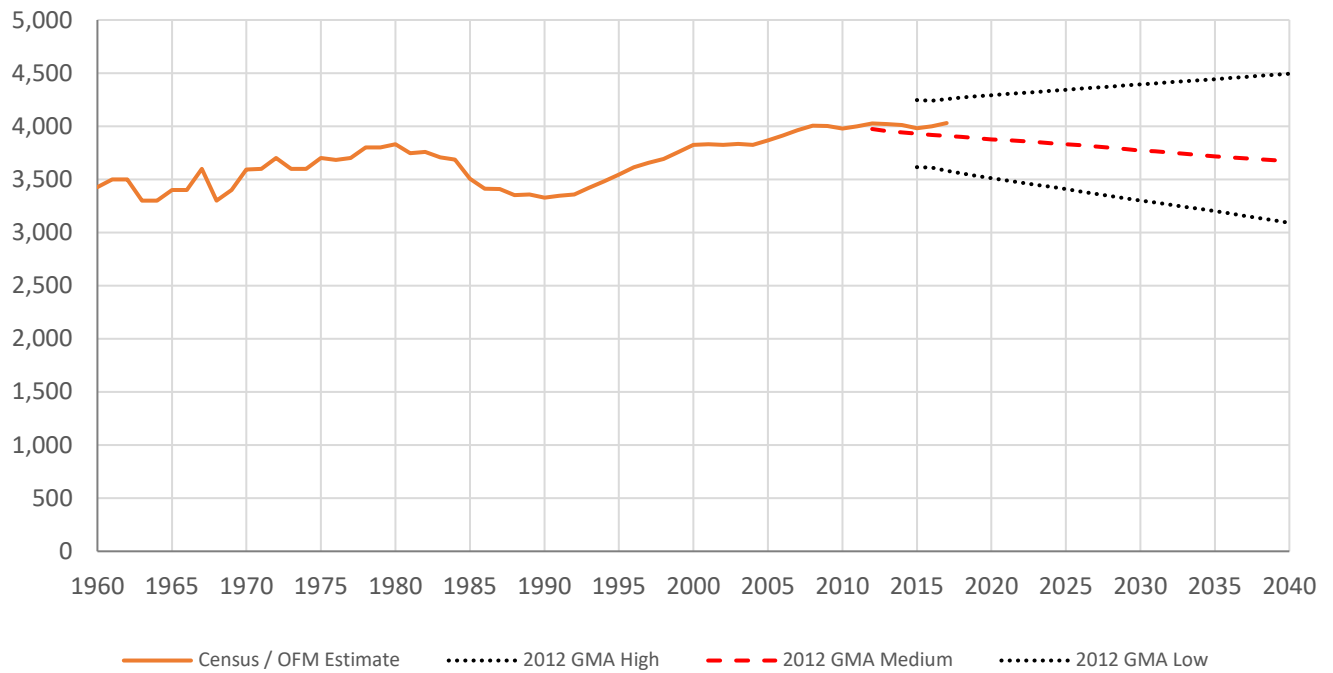

Wahkiakum County