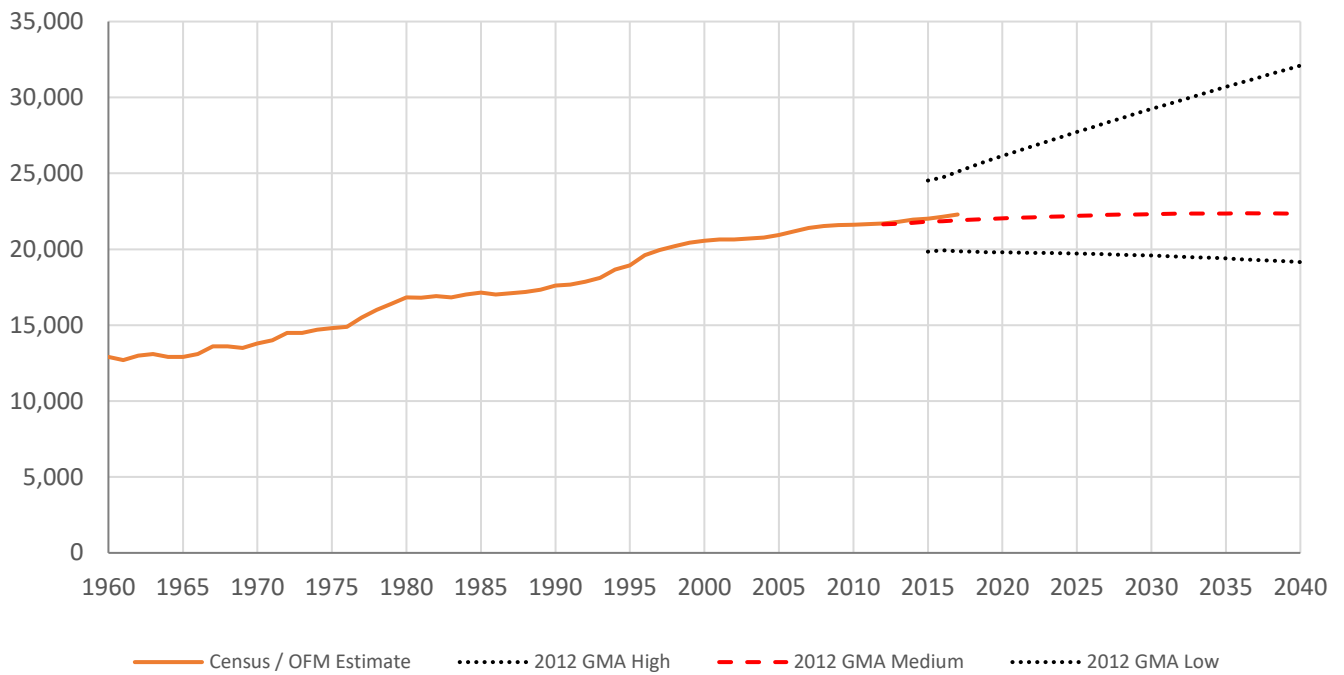

Evaluation of Growth Management Act 2012 Population Projections

Washington State

Adams County

Evaluation of Growth Management Act 2012 Population Projections

Asotin County

Benton County

Evaluation of Growth Management Act 2012 Population Projections