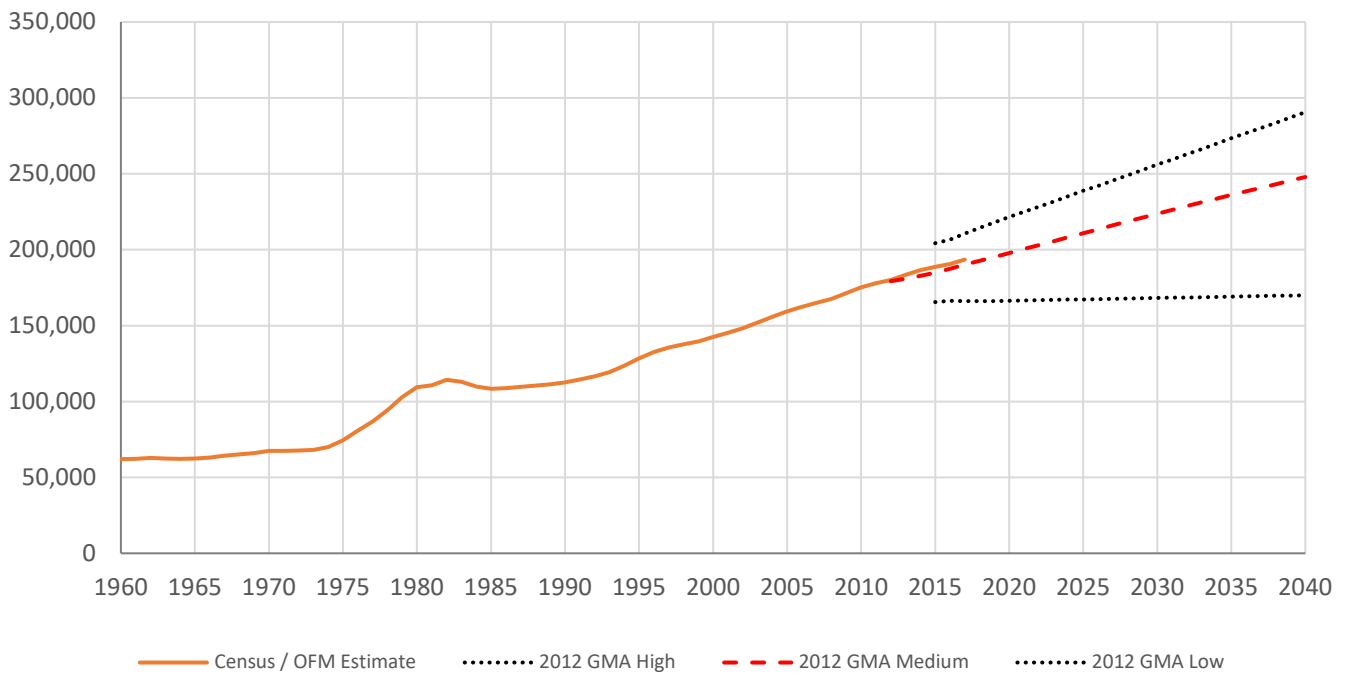

Evaluation of Growth Management Act 2012 Population Projections

Washington State

Adams County

Evaluation of Growth Management Act 2012 Population Projections

Asotin County

Benton County

Evaluation of Growth Management Act 2012 Population Projections