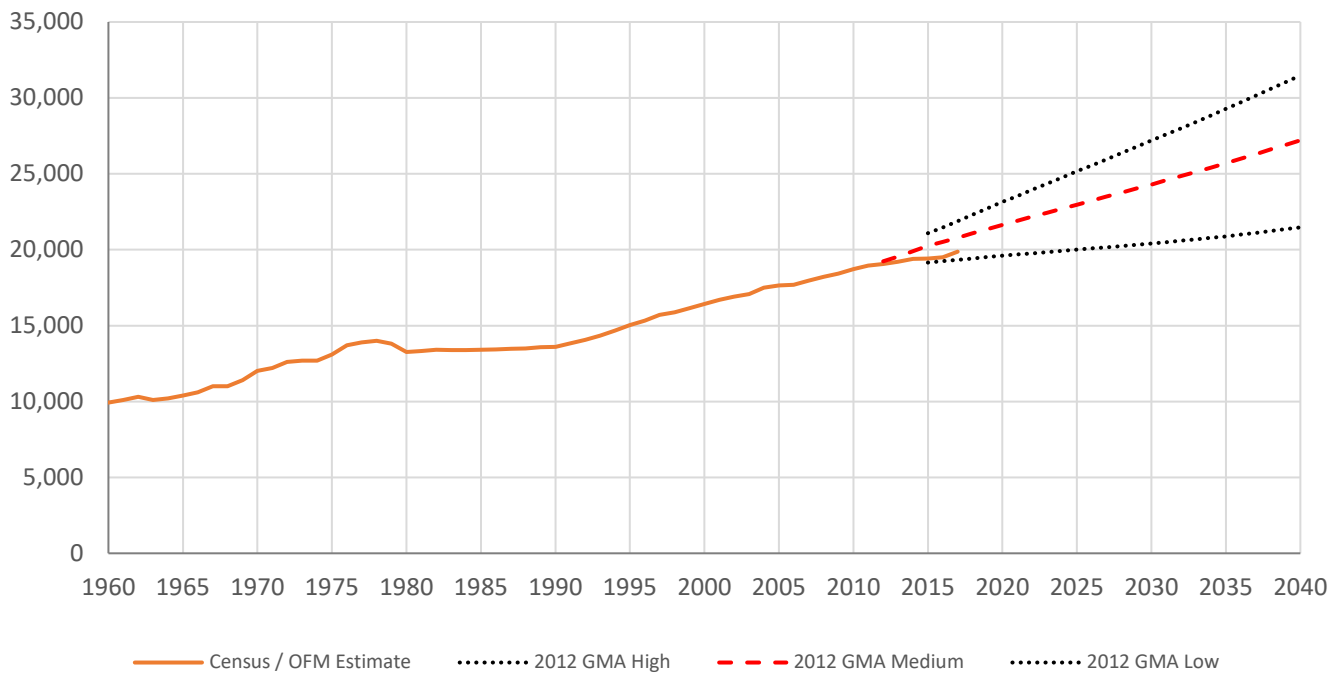

Evaluation of Growth Management Act 2012 Population Projections

Washington State

Adams County

Evaluation of Growth Management Act 2012 Population Projections

Asotin County

Benton County

Evaluation of Growth Management Act 2012 Population Projections