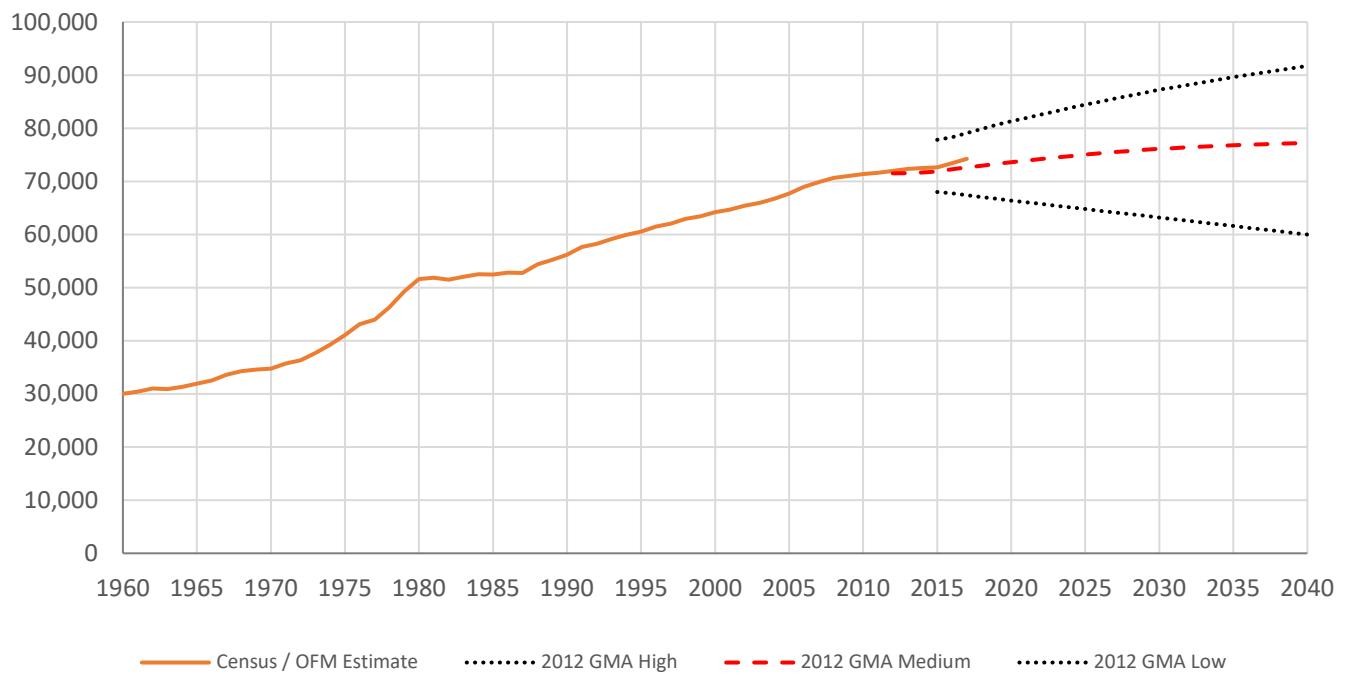

Clallam County