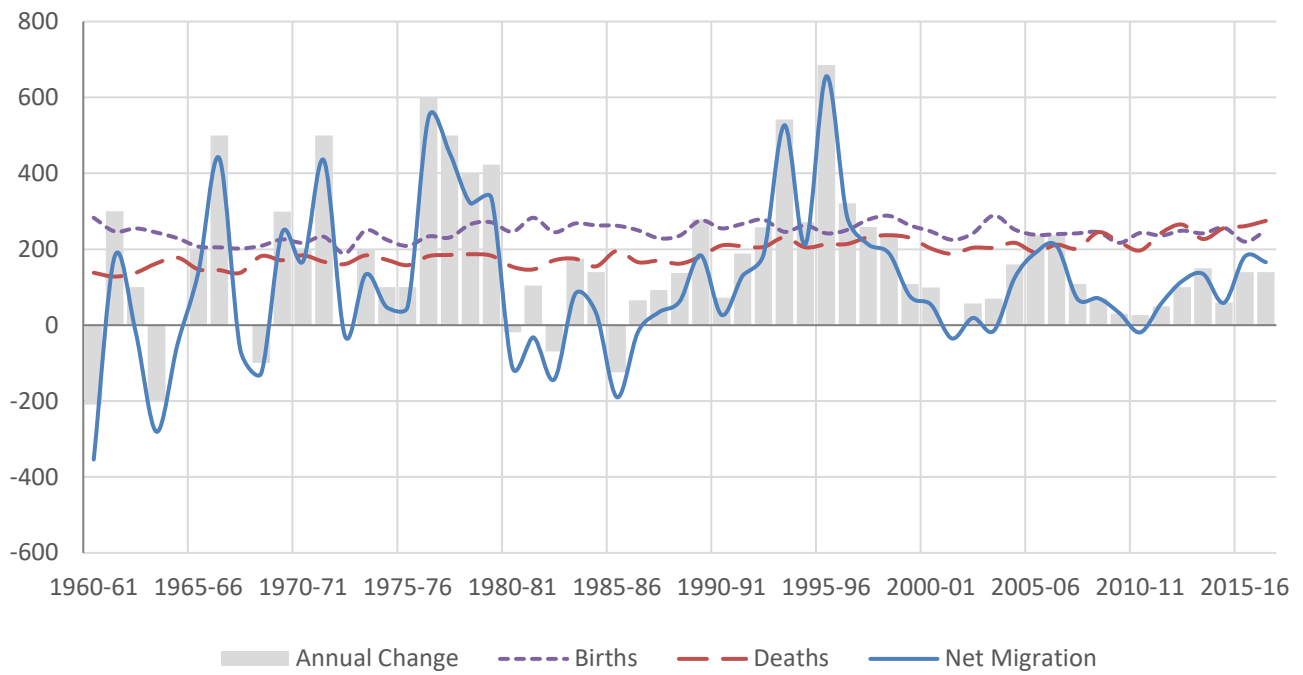

Components of Population Change, 1960-2017

Washington State

Adams County

Components of Population Change, 1960-2017

Asotin County

Benton County

Components of Population Change, 1960-2017

Chelan County

Clallam County

Components of Population Change, 1960-2017

Clark County

Columbia County

Components of Population Change, 1960-2017

Cowlitz County

Douglas County

Components of Population Change, 1960-2017

Whatcom County

Components of Population Change, 1960-2017

Whitman County

Yakima County