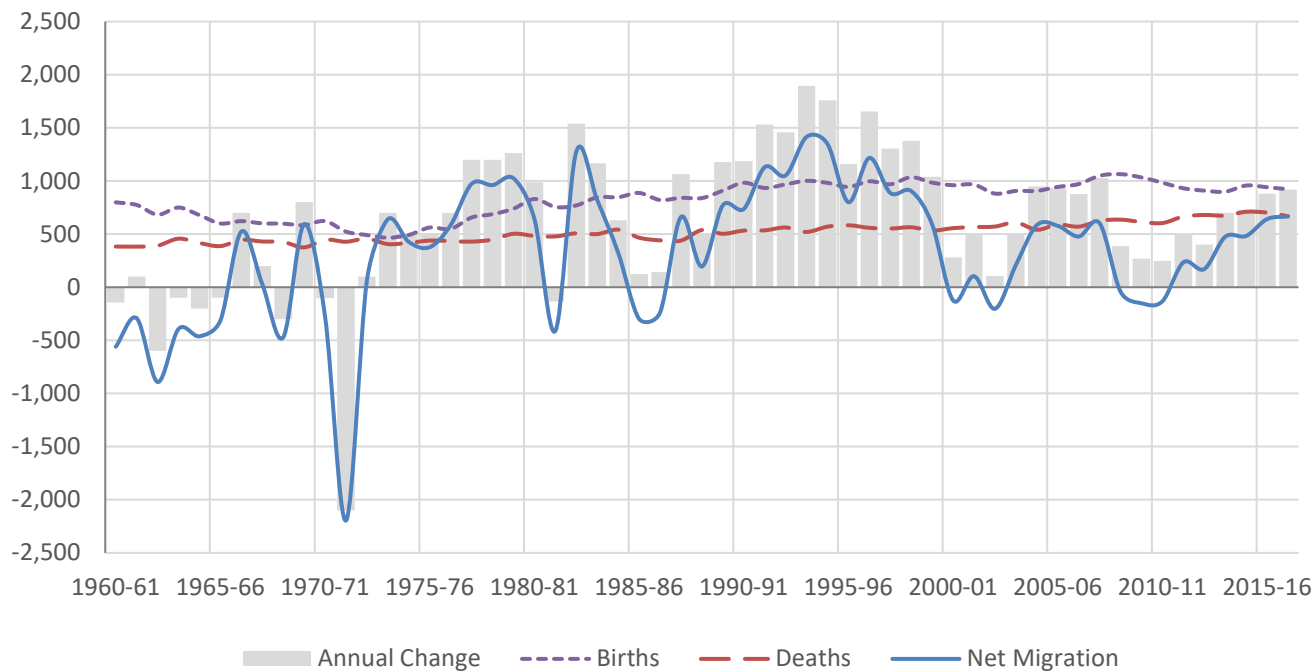

Components of Population Change, 1960-2017

Washington State

Adams County

Components of Population Change, 1960-2017

Asotin County

Benton County

Components of Population Change, 1960-2017

Chelan County

Clallam County

Components of Population Change, 1960-2017

Clark County

Columbia County

Components of Population Change, 1960-2017

Cowlitz County

Douglas County

Components of Population Change, 1960-2017