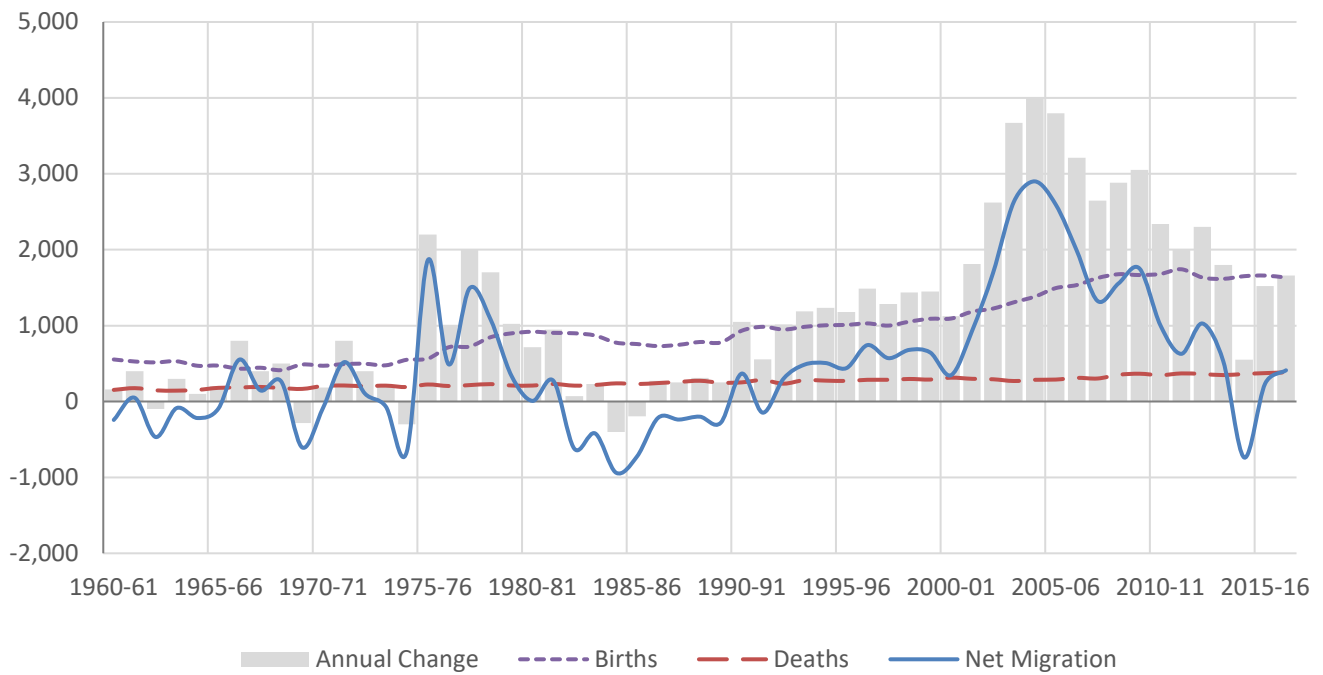

Components of Population Change, 1960-2017

Washington State

Adams County

Components of Population Change, 1960-2017

Asotin County

Benton County

Components of Population Change, 1960-2017

Chelan County

Clallam County

Components of Population Change, 1960-2017

Clark County

Columbia County

Components of Population Change, 1960-2017

Cowlitz County

Douglas County

Components of Population Change, 1960-2017

Ferry County

Franklin County

Components of Population Change, 1960-2017

Garfield County

Grant County

Components of Population Change, 1960-2017

Grays Harbor County

Island County

Components of Population Change, 1960-2017

Jefferson County

King County

Components of Population Change, 1960-2017

Kitsap County

Kittitas County

Components of Population Change, 1960-2017

Klickitat County