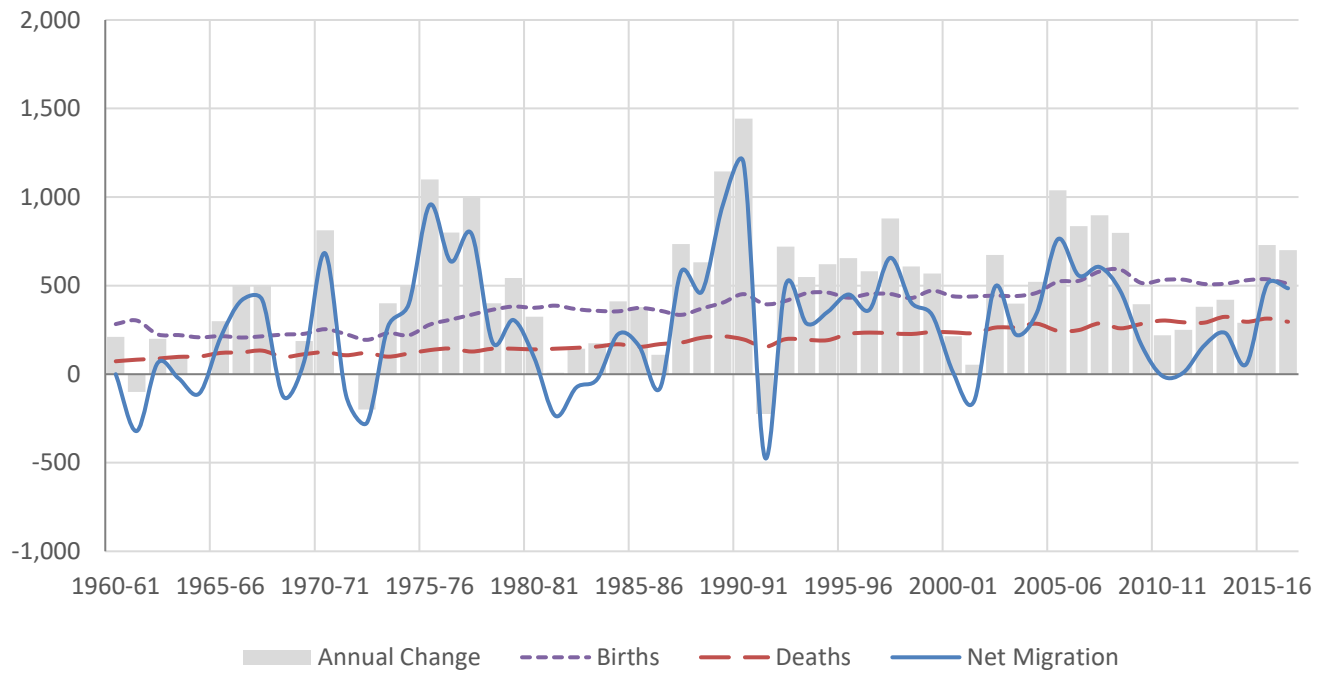

Components of Population Change, 1960-2017

Washington State

Adams County

Components of Population Change, 1960-2017

Asotin County

Benton County

Components of Population Change, 1960-2017

Chelan County

Clallam County

Components of Population Change, 1960-2017

Clark County

Columbia County

Components of Population Change, 1960-2017

Cowlitz County

Douglas County

Components of Population Change, 1960-2017

Ferry County

Franklin County

Components of Population Change, 1960-2017

Garfield County

Grant County

Components of Population Change, 1960-2017

Grays Harbor County

Island County

Components of Population Change, 1960-2017

Jefferson County

King County

Components of Population Change, 1960-2017

Kitsap County

Kittitas County

Components of Population Change, 1960-2017

Klickitat County