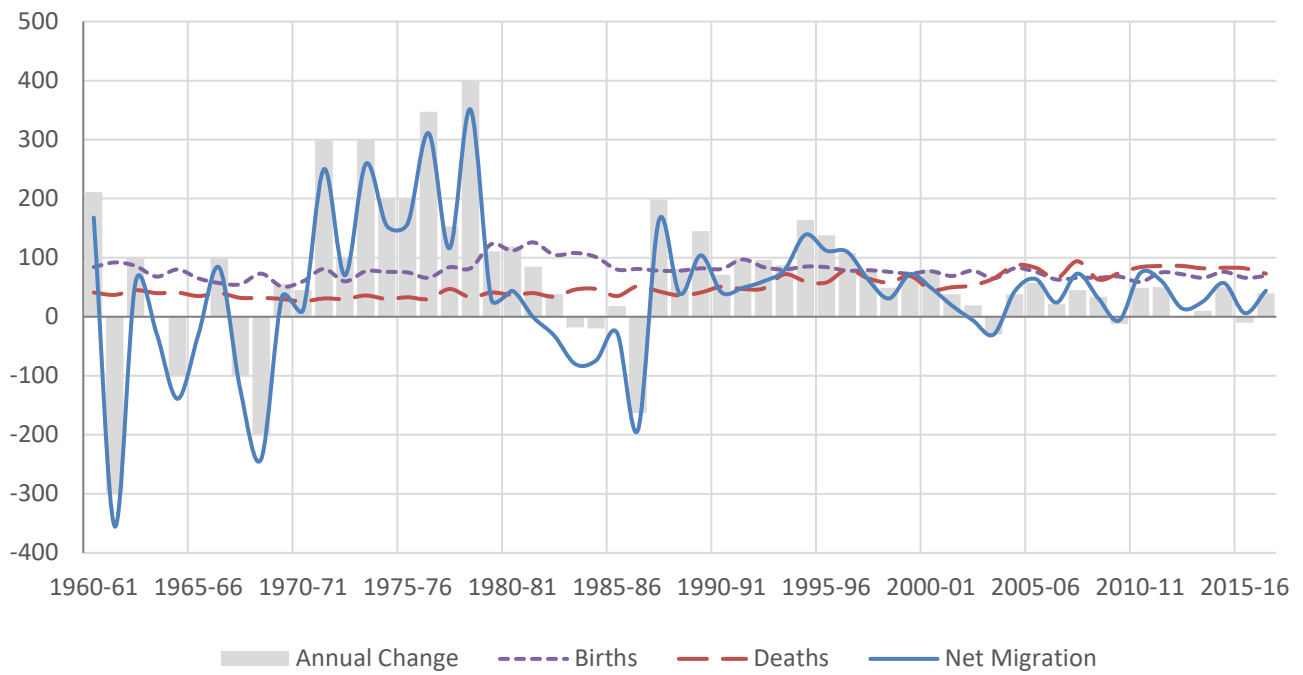

Components of Population Change, 1960-2017

Washington State

Adams County

Components of Population Change, 1960-2017

Asotin County

Benton County

Components of Population Change, 1960-2017

Chelan County

Clallam County

Components of Population Change, 1960-2017

Clark County

Columbia County

Components of Population Change, 1960-2017

Cowlitz County

Douglas County

Components of Population Change, 1960-2017

Ferry County

Franklin County

Components of Population Change, 1960-2017

Garfield County

Grant County

Components of Population Change, 1960-2017

Grays Harbor County

Island County

Components of Population Change, 1960-2017

Jefferson County

King County

Components of Population Change, 1960-2017

Kitsap County

Kittitas County

Components of Population Change, 1960-2017

Klickitat County