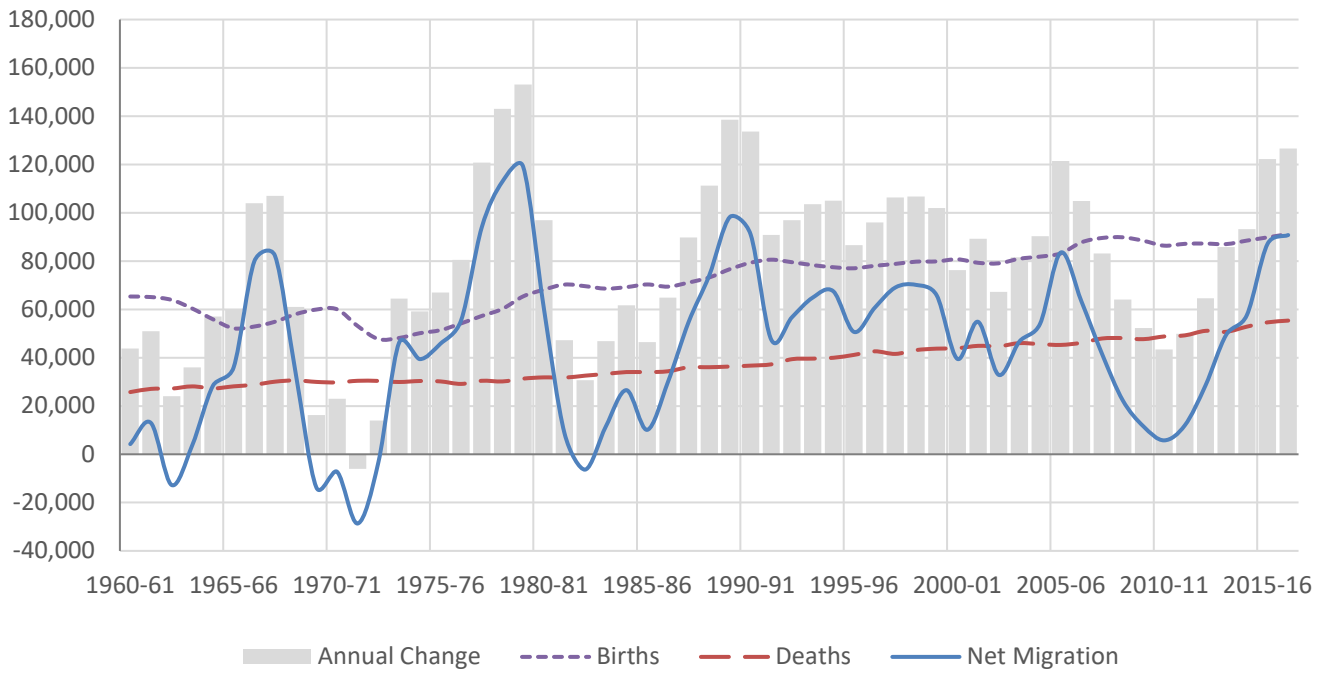

Components of Population Change, 1960-2017

Washington State

Adams County

Components of Population Change, 1960-2017

Asotin County

Benton County

Components of Population Change, 1960-2017

Chelan County

Clallam County

Components of Population Change, 1960-2017

Clark County

Columbia County

Components of Population Change, 1960-2017

Cowlitz County

Douglas County

Components of Population Change, 1960-2017