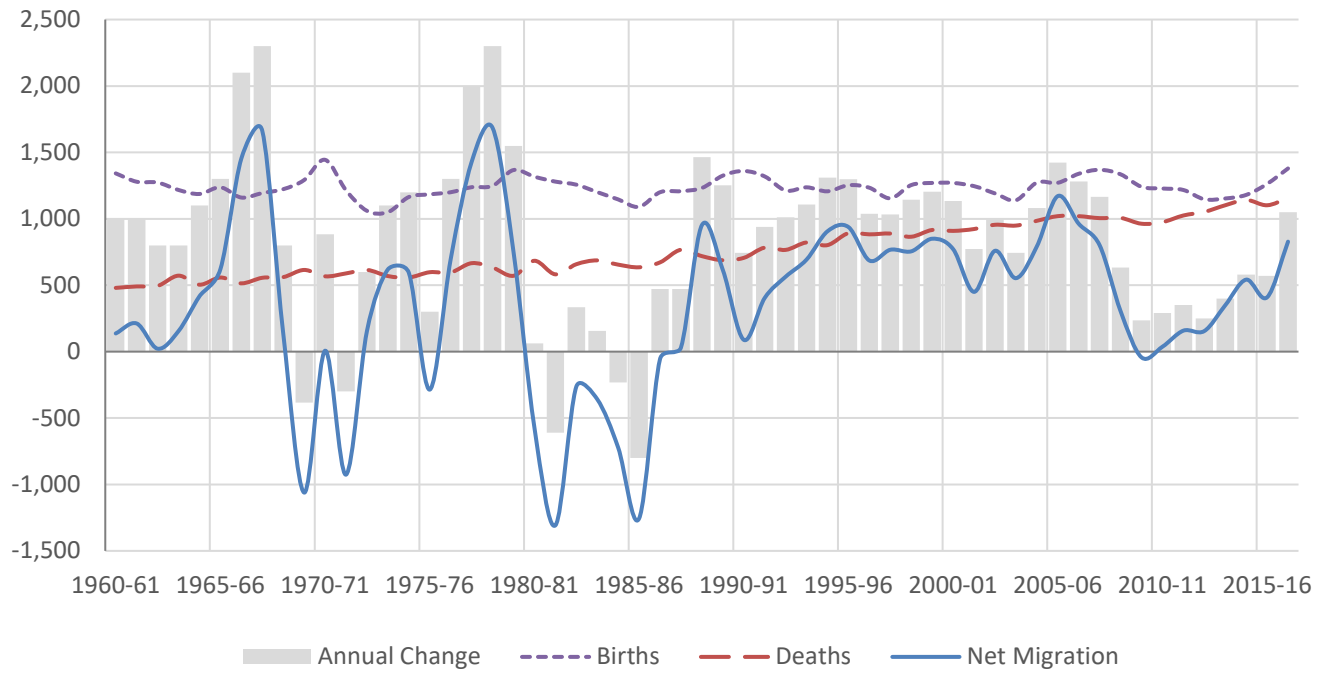

Components of Population Change, 1960-2017

Washington State

Adams County

Components of Population Change, 1960-2017

Asotin County

Benton County

Components of Population Change, 1960-2017

Chelan County

Clallam County

Components of Population Change, 1960-2017

Clark County

Columbia County

Components of Population Change, 1960-2017

Cowlitz County

Douglas County

Components of Population Change, 1960-2017

Ferry County

Franklin County

Components of Population Change, 1960-2017

Garfield County

Grant County

Components of Population Change, 1960-2017

Grays Harbor County

Island County

Components of Population Change, 1960-2017

Jefferson County

King County

Components of Population Change, 1960-2017

Kitsap County

Kittitas County

Components of Population Change, 1960-2017

Klickitat County