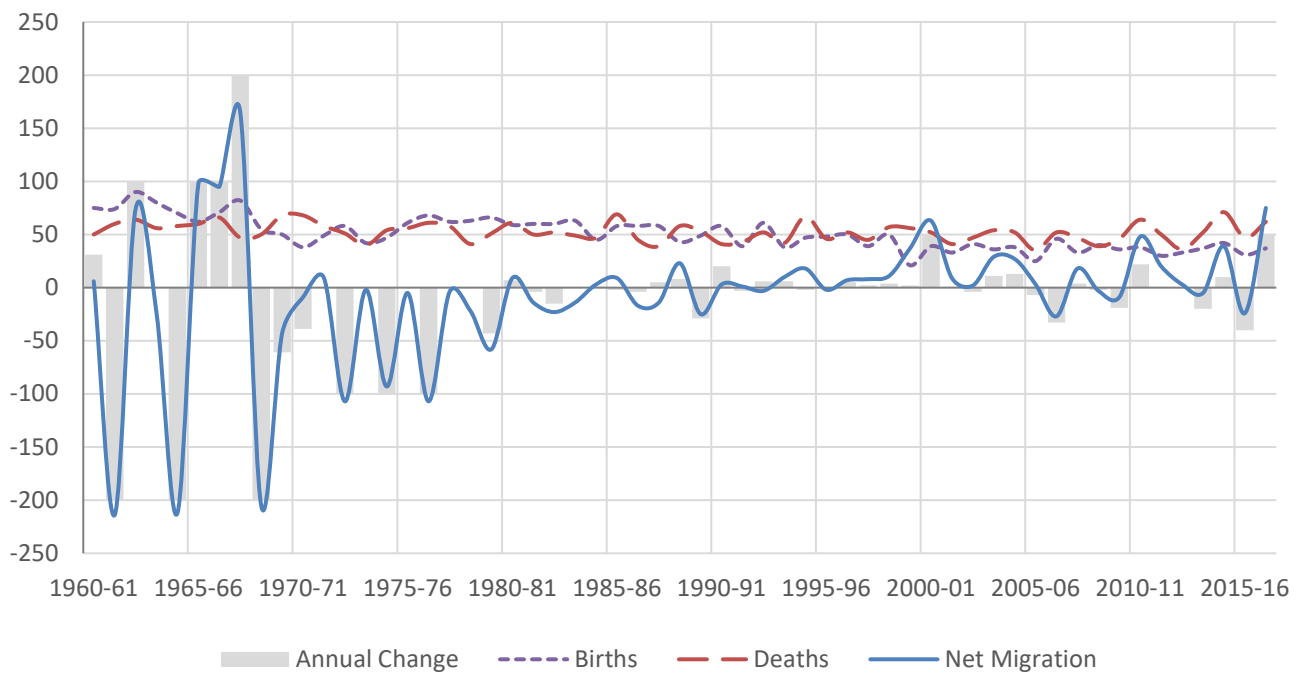

Components of Population Change, 1960-2017

Washington State

Adams County

Components of Population Change, 1960-2017

Asotin County

Benton County

Components of Population Change, 1960-2017

Chelan County

Clallam County

Components of Population Change, 1960-2017

Clark County

Columbia County

Components of Population Change, 1960-2017

Cowlitz County

Douglas County

Components of Population Change, 1960-2017