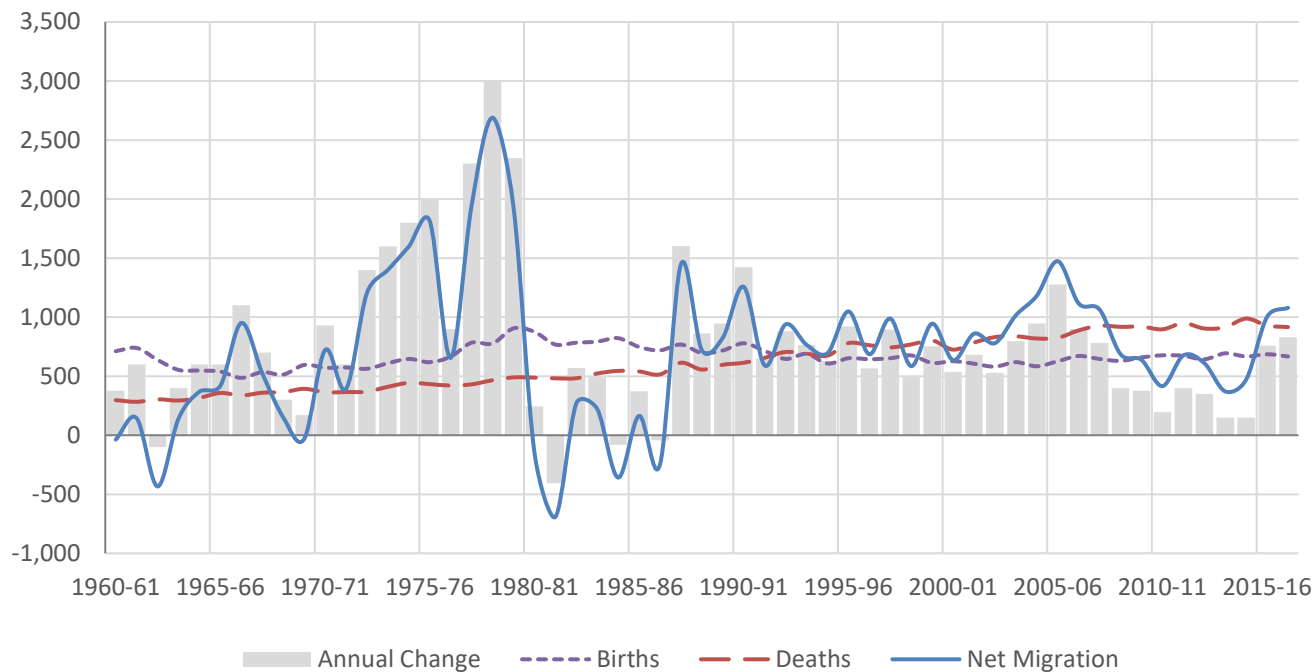

Components of Population Change, 1960-2017

Washington State

Adams County

Components of Population Change, 1960-2017

Asotin County

Benton County

Components of Population Change, 1960-2017

Chelan County

Clallam County

Components of Population Change, 1960-2017

Clark County

Columbia County

Components of Population Change, 1960-2017

Cowlitz County

Douglas County

Components of Population Change, 1960-2017

Whatcom County

Components of Population Change, 1960-2017

Whitman County

Yakima County