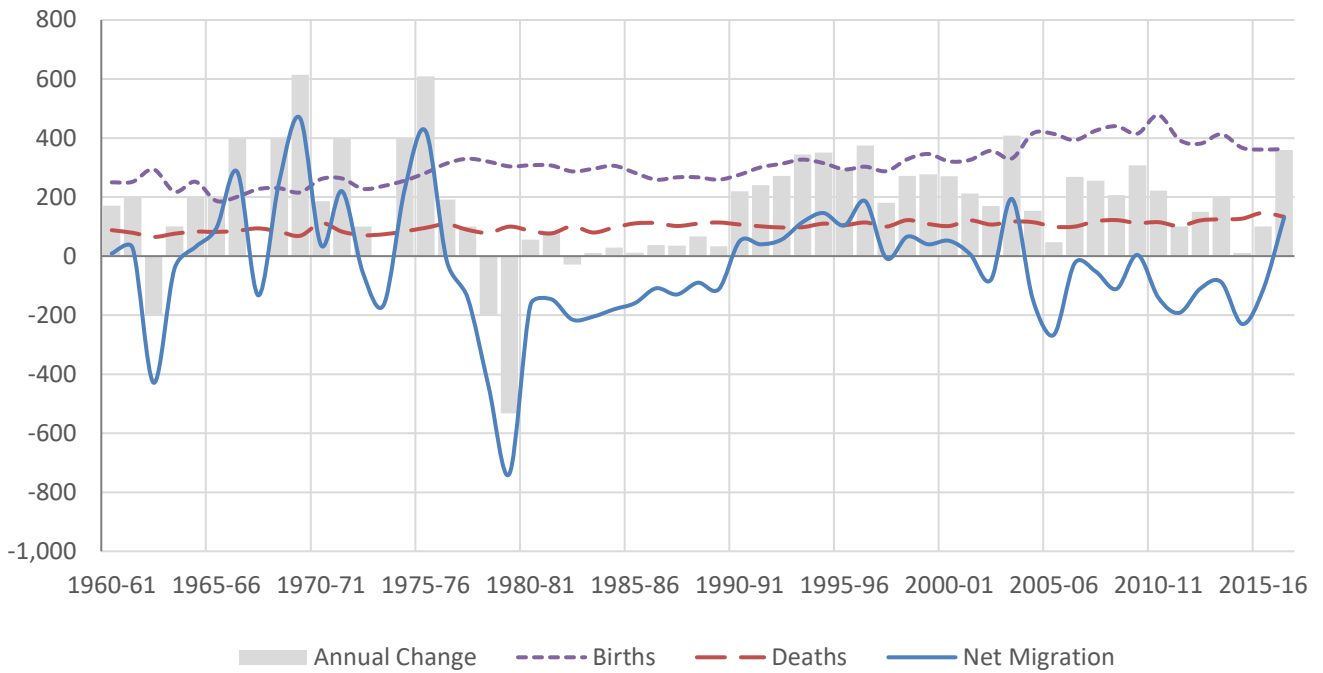

Components of Population Change, 1960-2017

Washington State

Adams County

Components of Population Change, 1960-2017

Asotin County

Benton County

Components of Population Change, 1960-2017

Chelan County

Clallam County

Components of Population Change, 1960-2017

Clark County

Columbia County

Components of Population Change, 1960-2017

Cowlitz County

Douglas County

Components of Population Change, 1960-2017