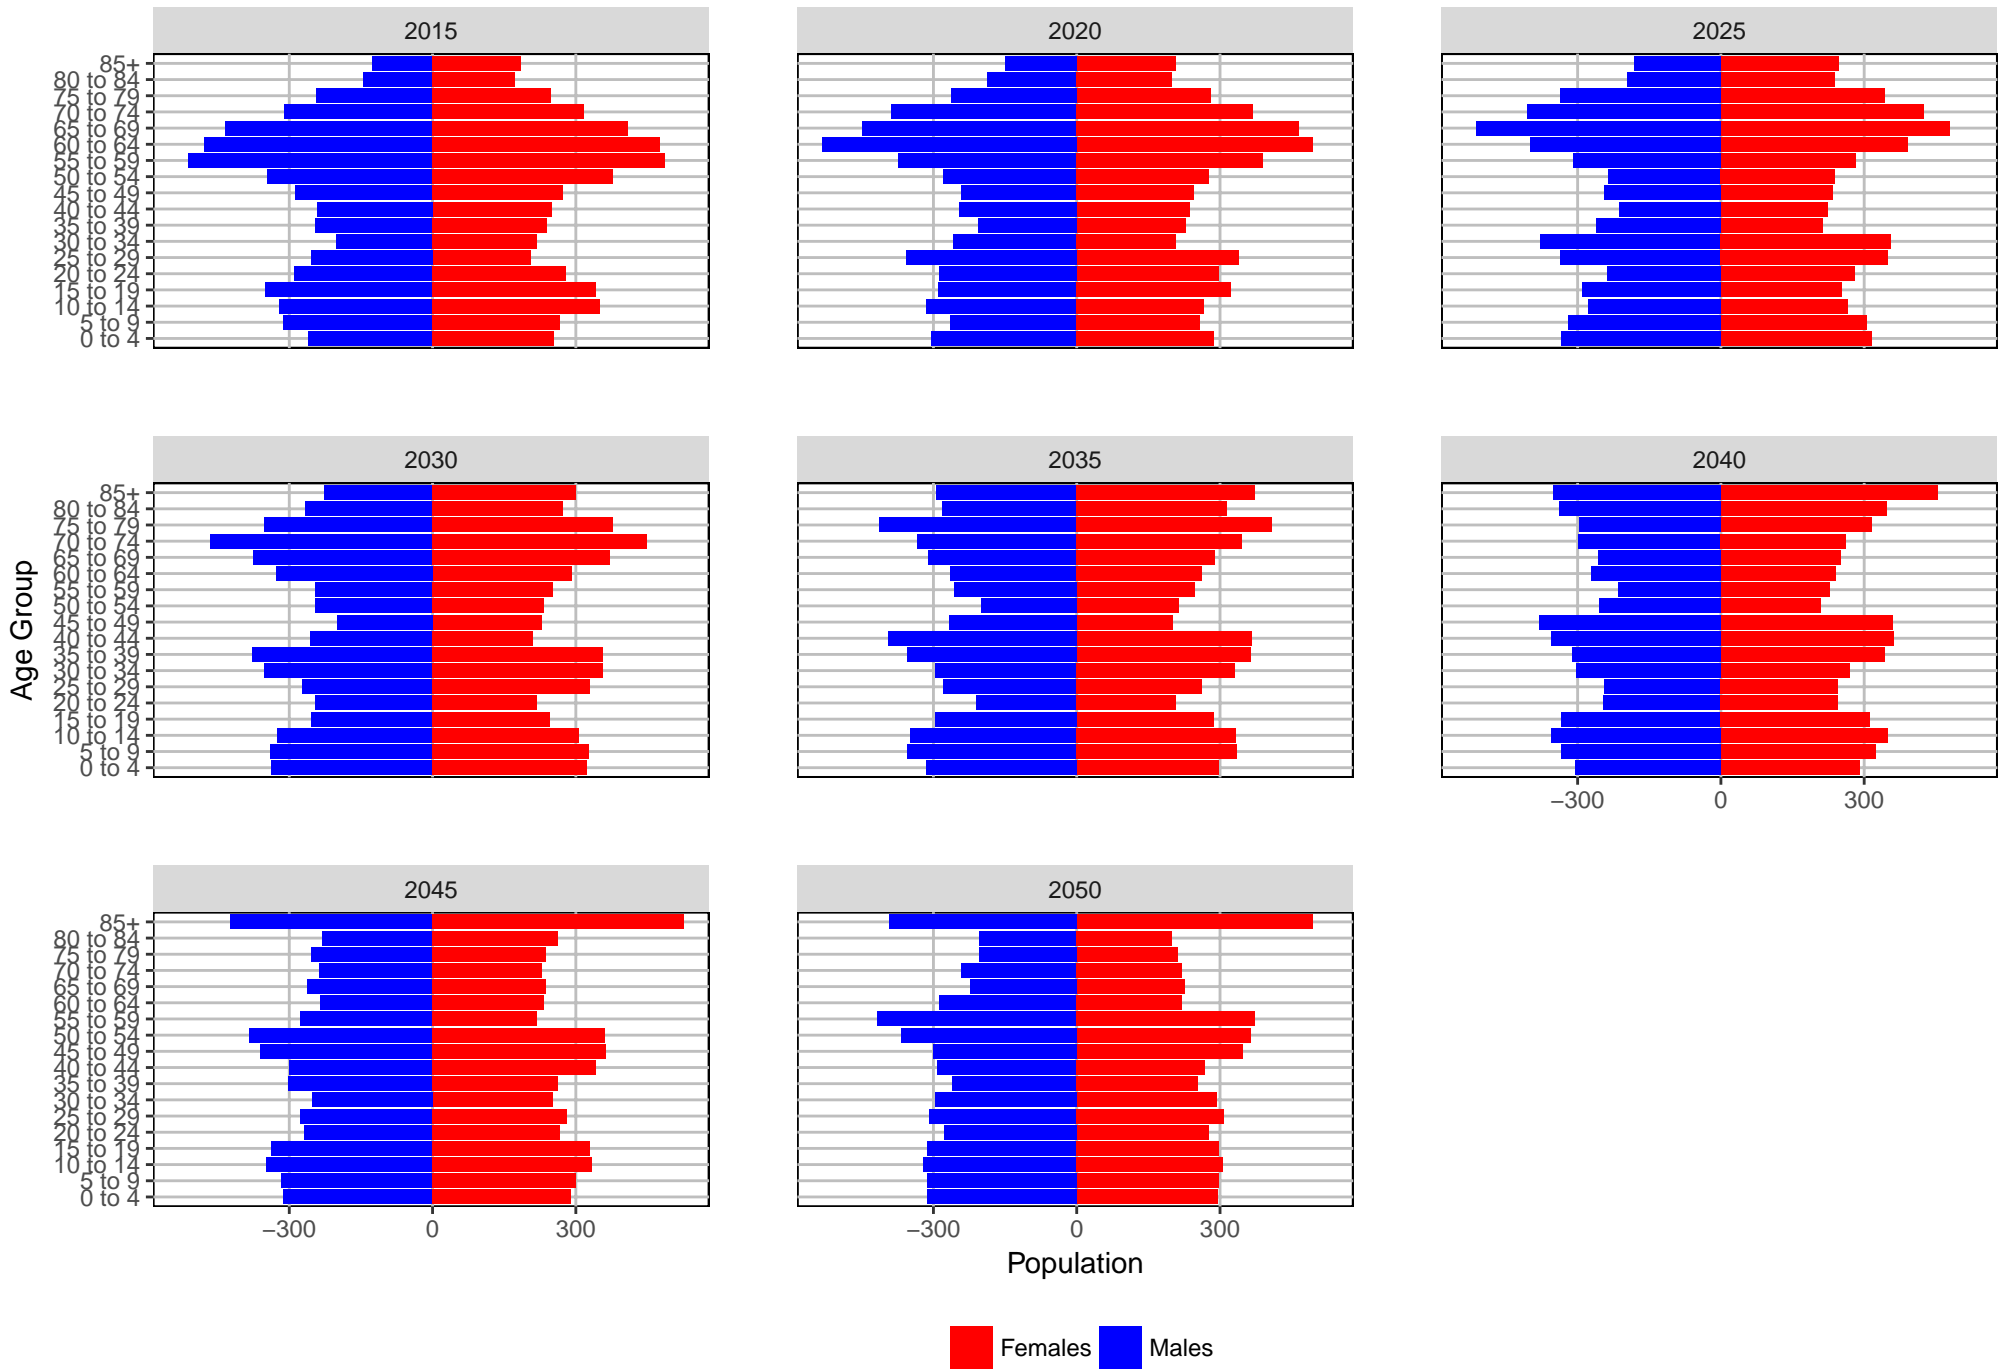

King County, 2017 GMA Projections

Medium Series Age Distributions

Kitsap County, 2017 GMA Projections

Medium Series Age Distributions

Kittitas County, 2017 GMA Projections

Medium Series Age Distributions

Klickitat County, 2017 GMA Projections

Medium Series Age Distributions

■ Females ■ Males

Lewis County, 2017 GMA Projections

Medium Series Age Distributions

Lincoln County, 2017 GMA Projections

Medium Series Age Distributions

Mason County, 2017 GMA Projections