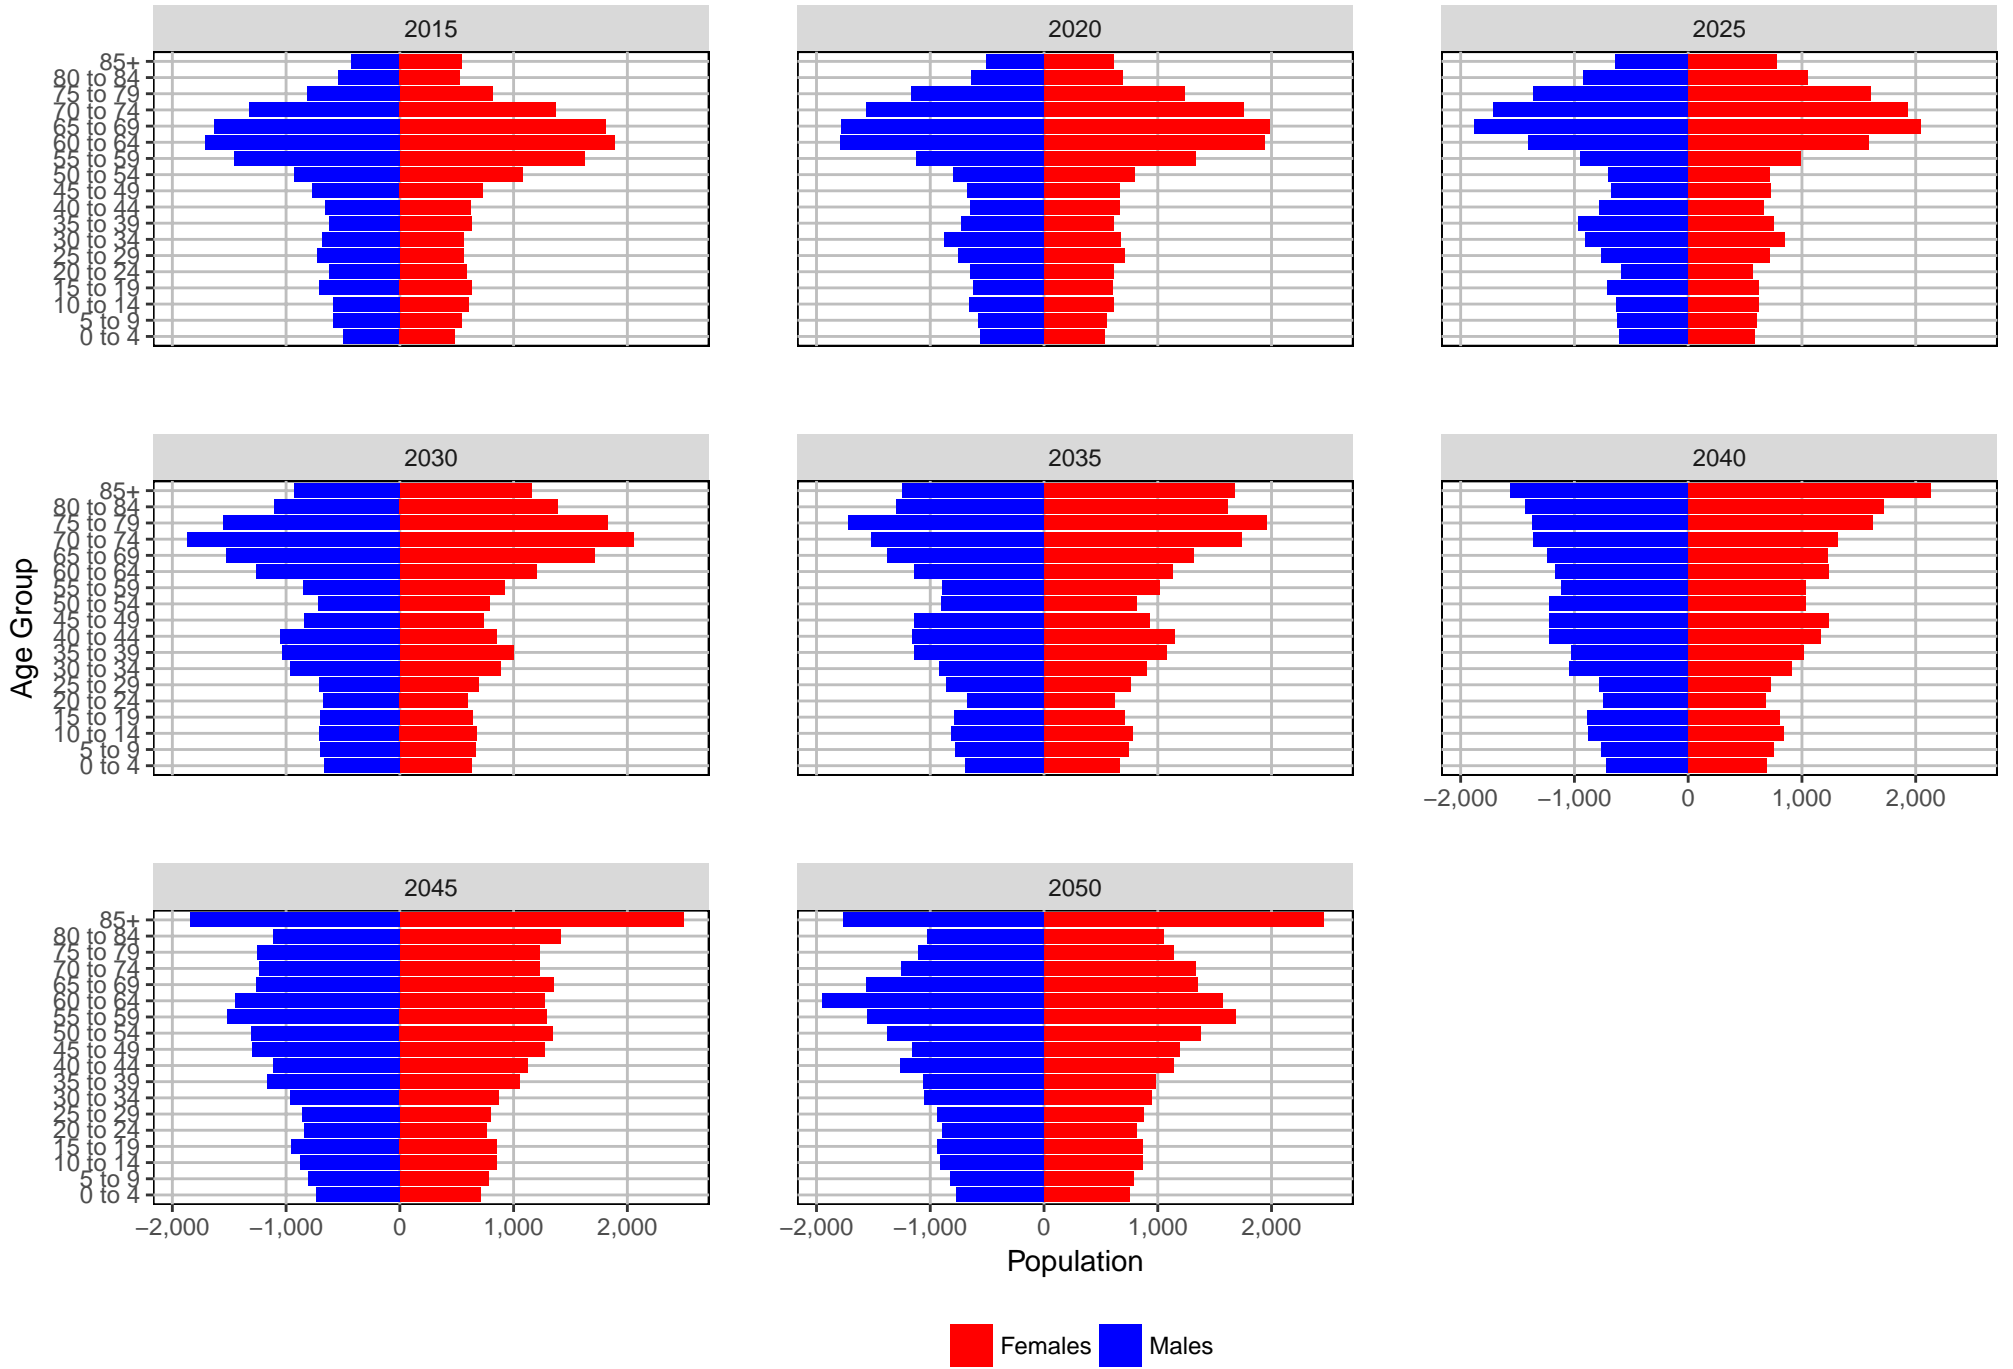

Grays Harbor County, 2017 GMA Projections

Medium Series Age Distributions

Island County, 2017 GMA Projections

Medium Series Age Distributions

Jefferson County, 2017 GMA Projections

Medium Series Age Distributions

King County, 2017 GMA Projections

Medium Series Age Distributions

Kitsap County, 2017 GMA Projections

Medium Series Age Distributions

Kittitas County, 2017 GMA Projections

Medium Series Age Distributions

Klickitat County, 2017 GMA Projections