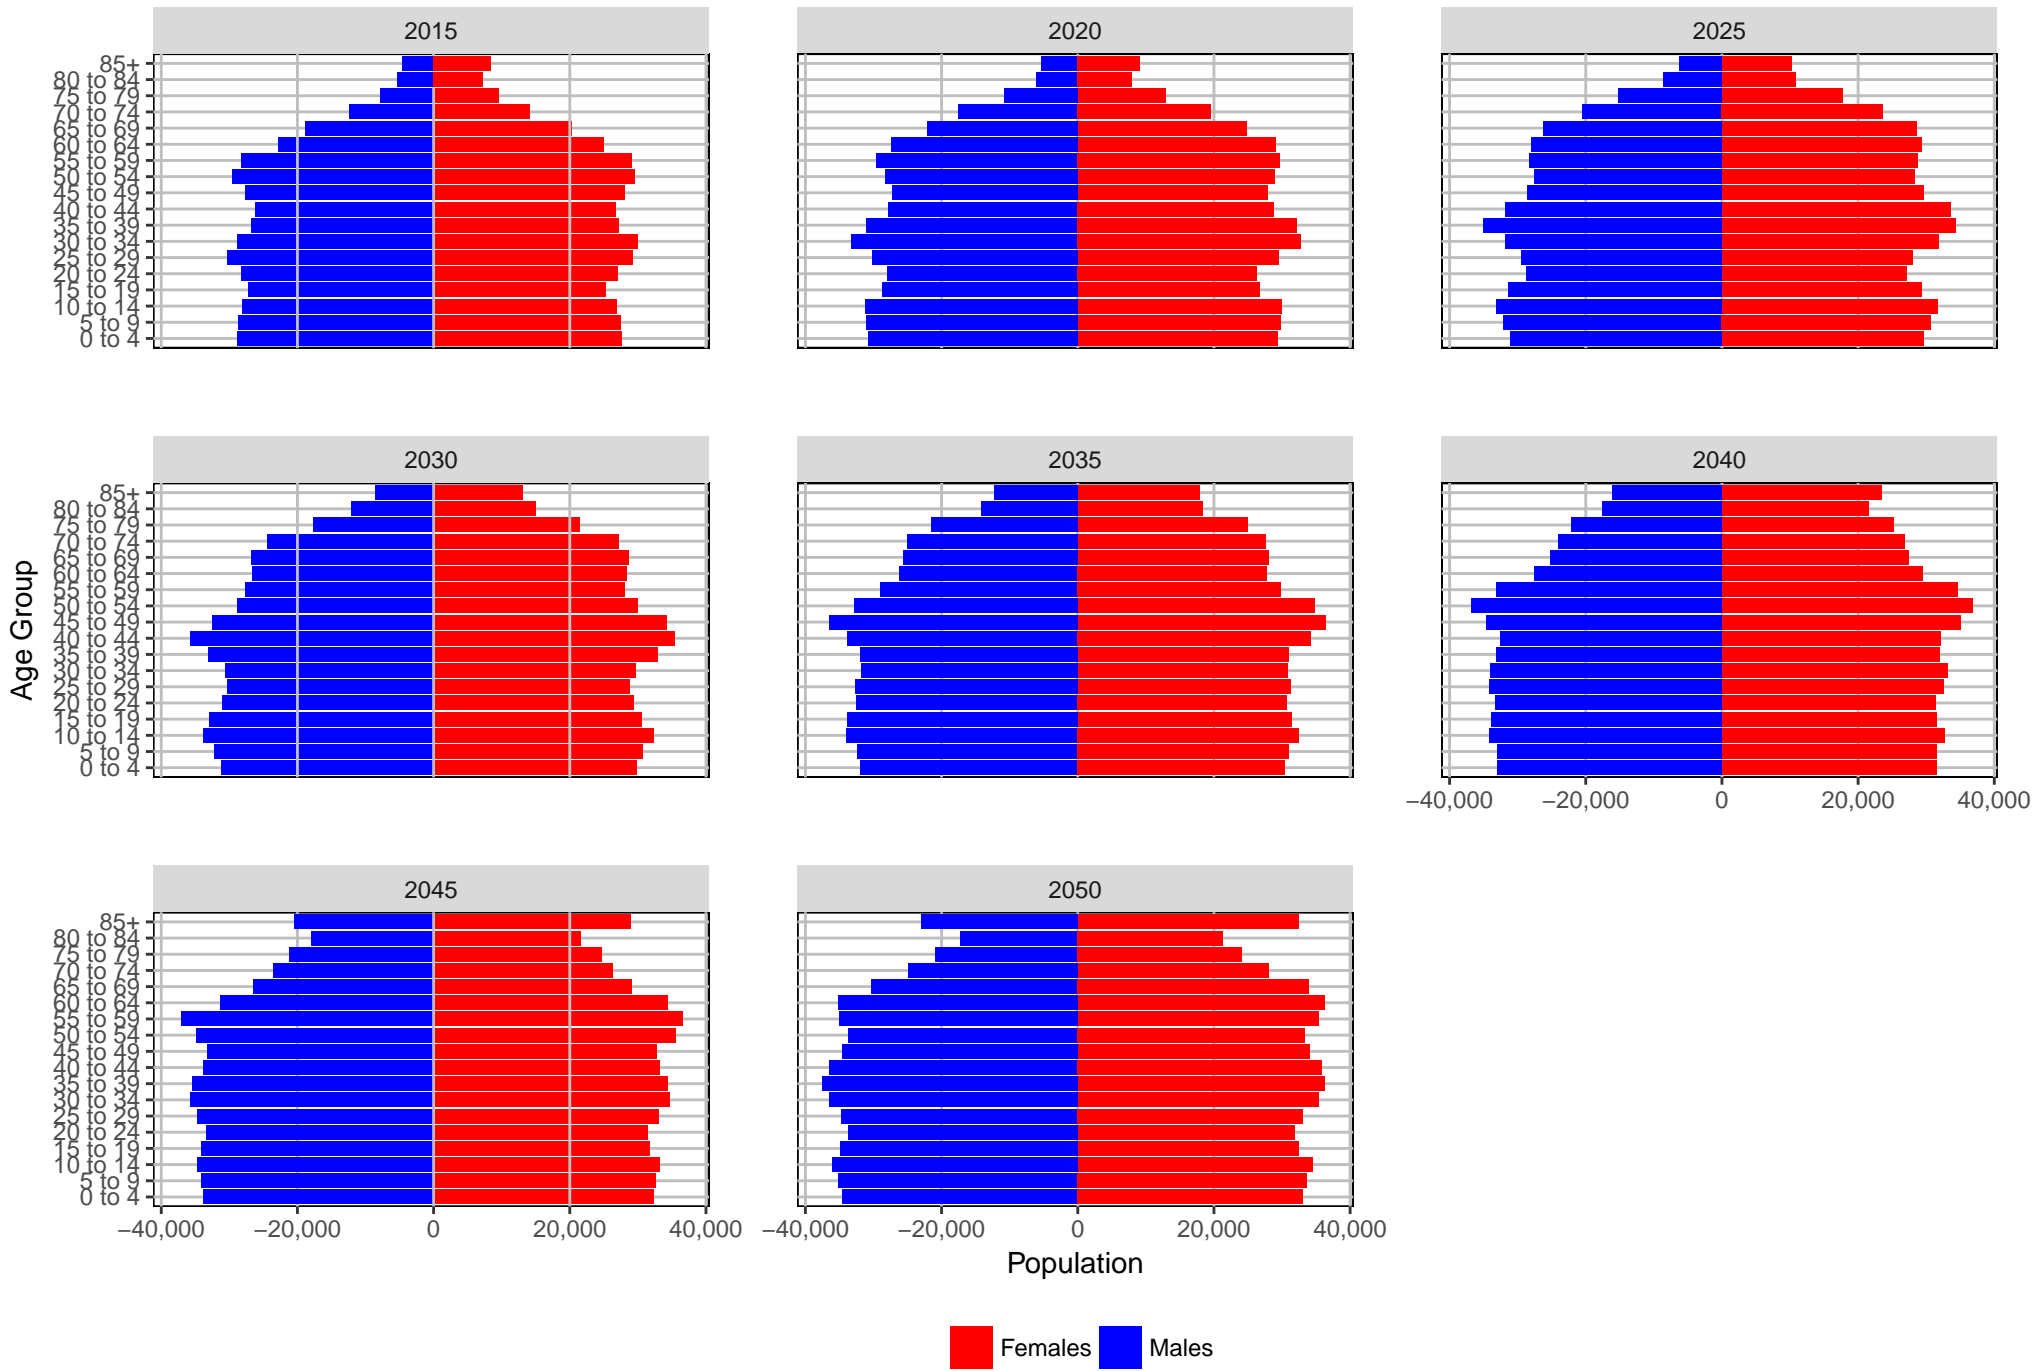

Medium Series Age Distributions

Pierce County, 2017 GMA Projections

Medium Series Age Distributions

San Juan County, 2017 GMA Projections

Medium Series Age Distributions

Skagit County, 2017 GMA Projections