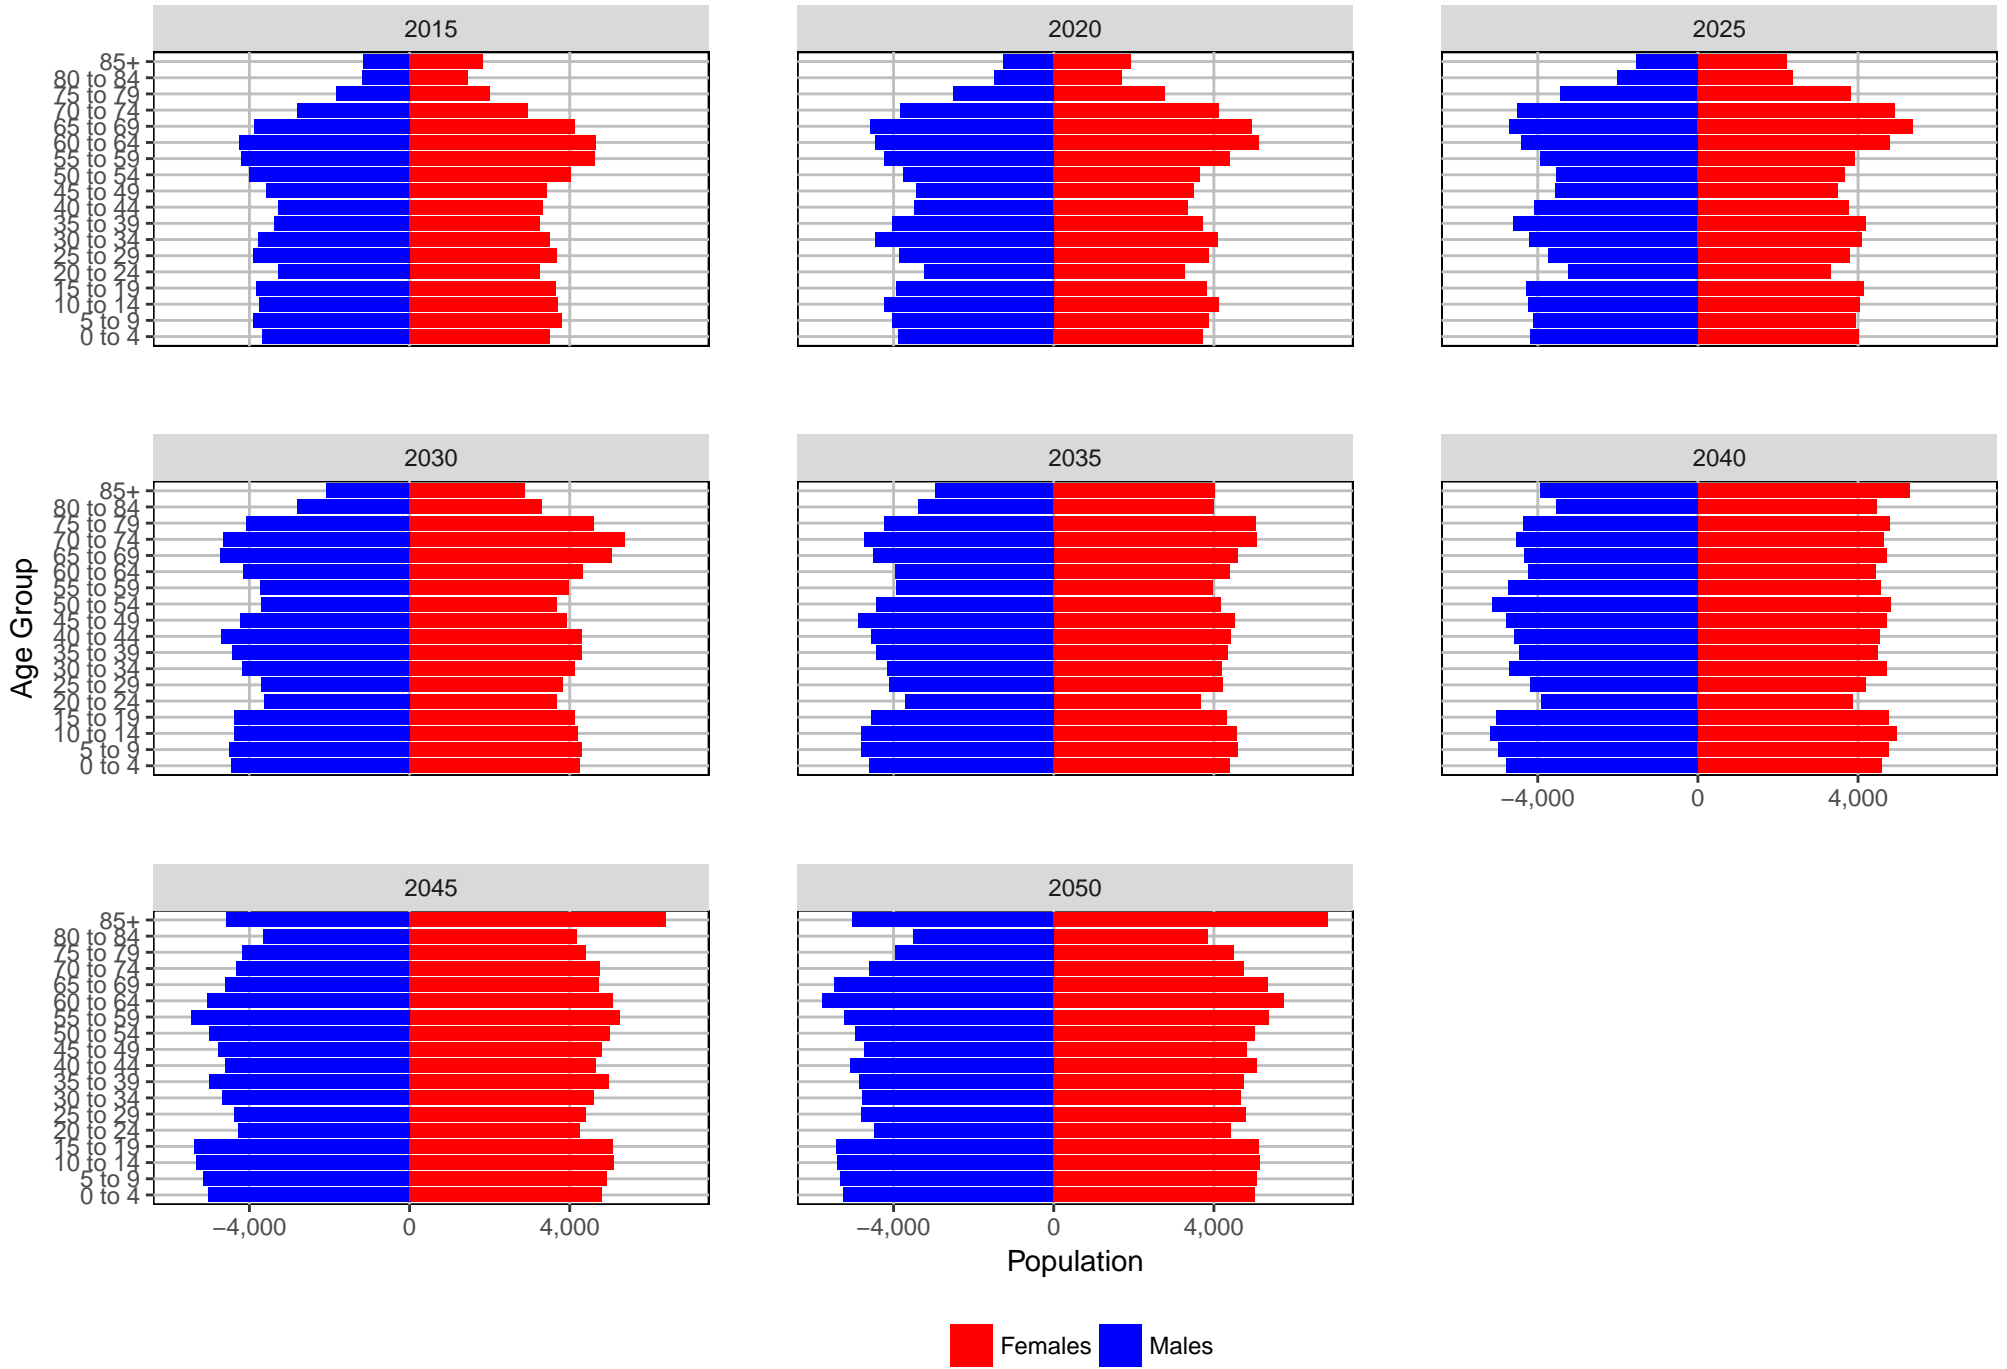

Skagit County, 2017 GMA Projections

Medium Series Age Distributions