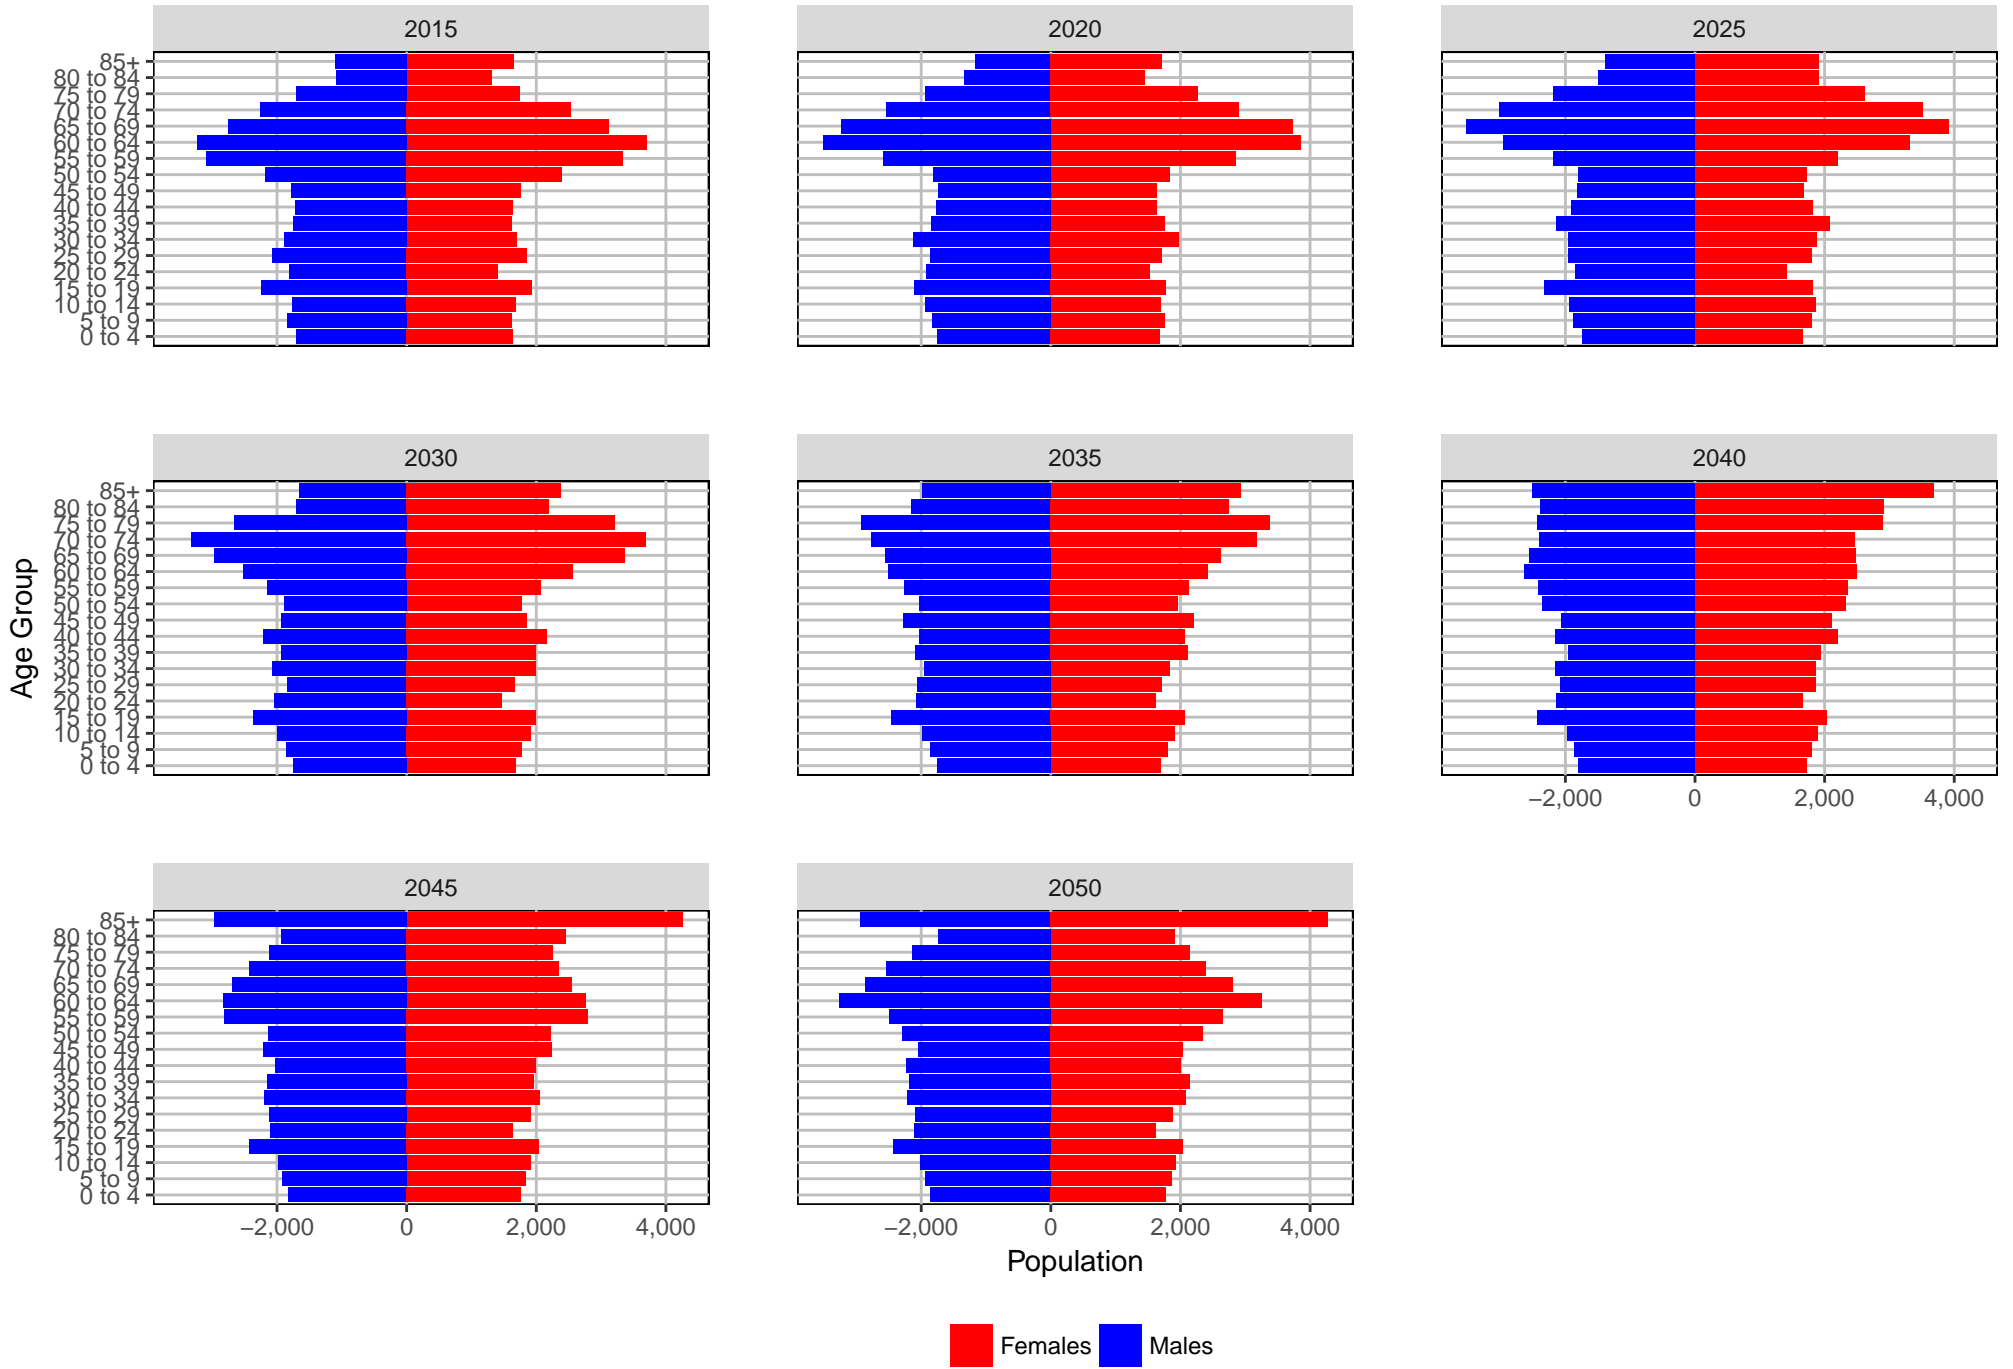

Adams County, 2017 GMA Projections

Medium Series Age Distributions

Asotin County, 2017 GMA Projections

Medium Series Age Distributions

Benton County, 2017 GMA Projections

Medium Series Age Distributions

Chelan County, 2017 GMA Projections

Medium Series Age Distributions

Clallam County, 2017 GMA Projections

Medium Series Age Distributions

Clark County, 2017 GMA Projections

Medium Series Age Distributions

Columbia County, 2017 GMA Projections

Medium Series Age Distributions

Cowlitz County, 2017 GMA Projections

Medium Series Age Distributions

Douglas County, 2017 GMA Projections

Medium Series Age Distributions

Ferry County, 2017 GMA Projections

Medium Series Age Distributions