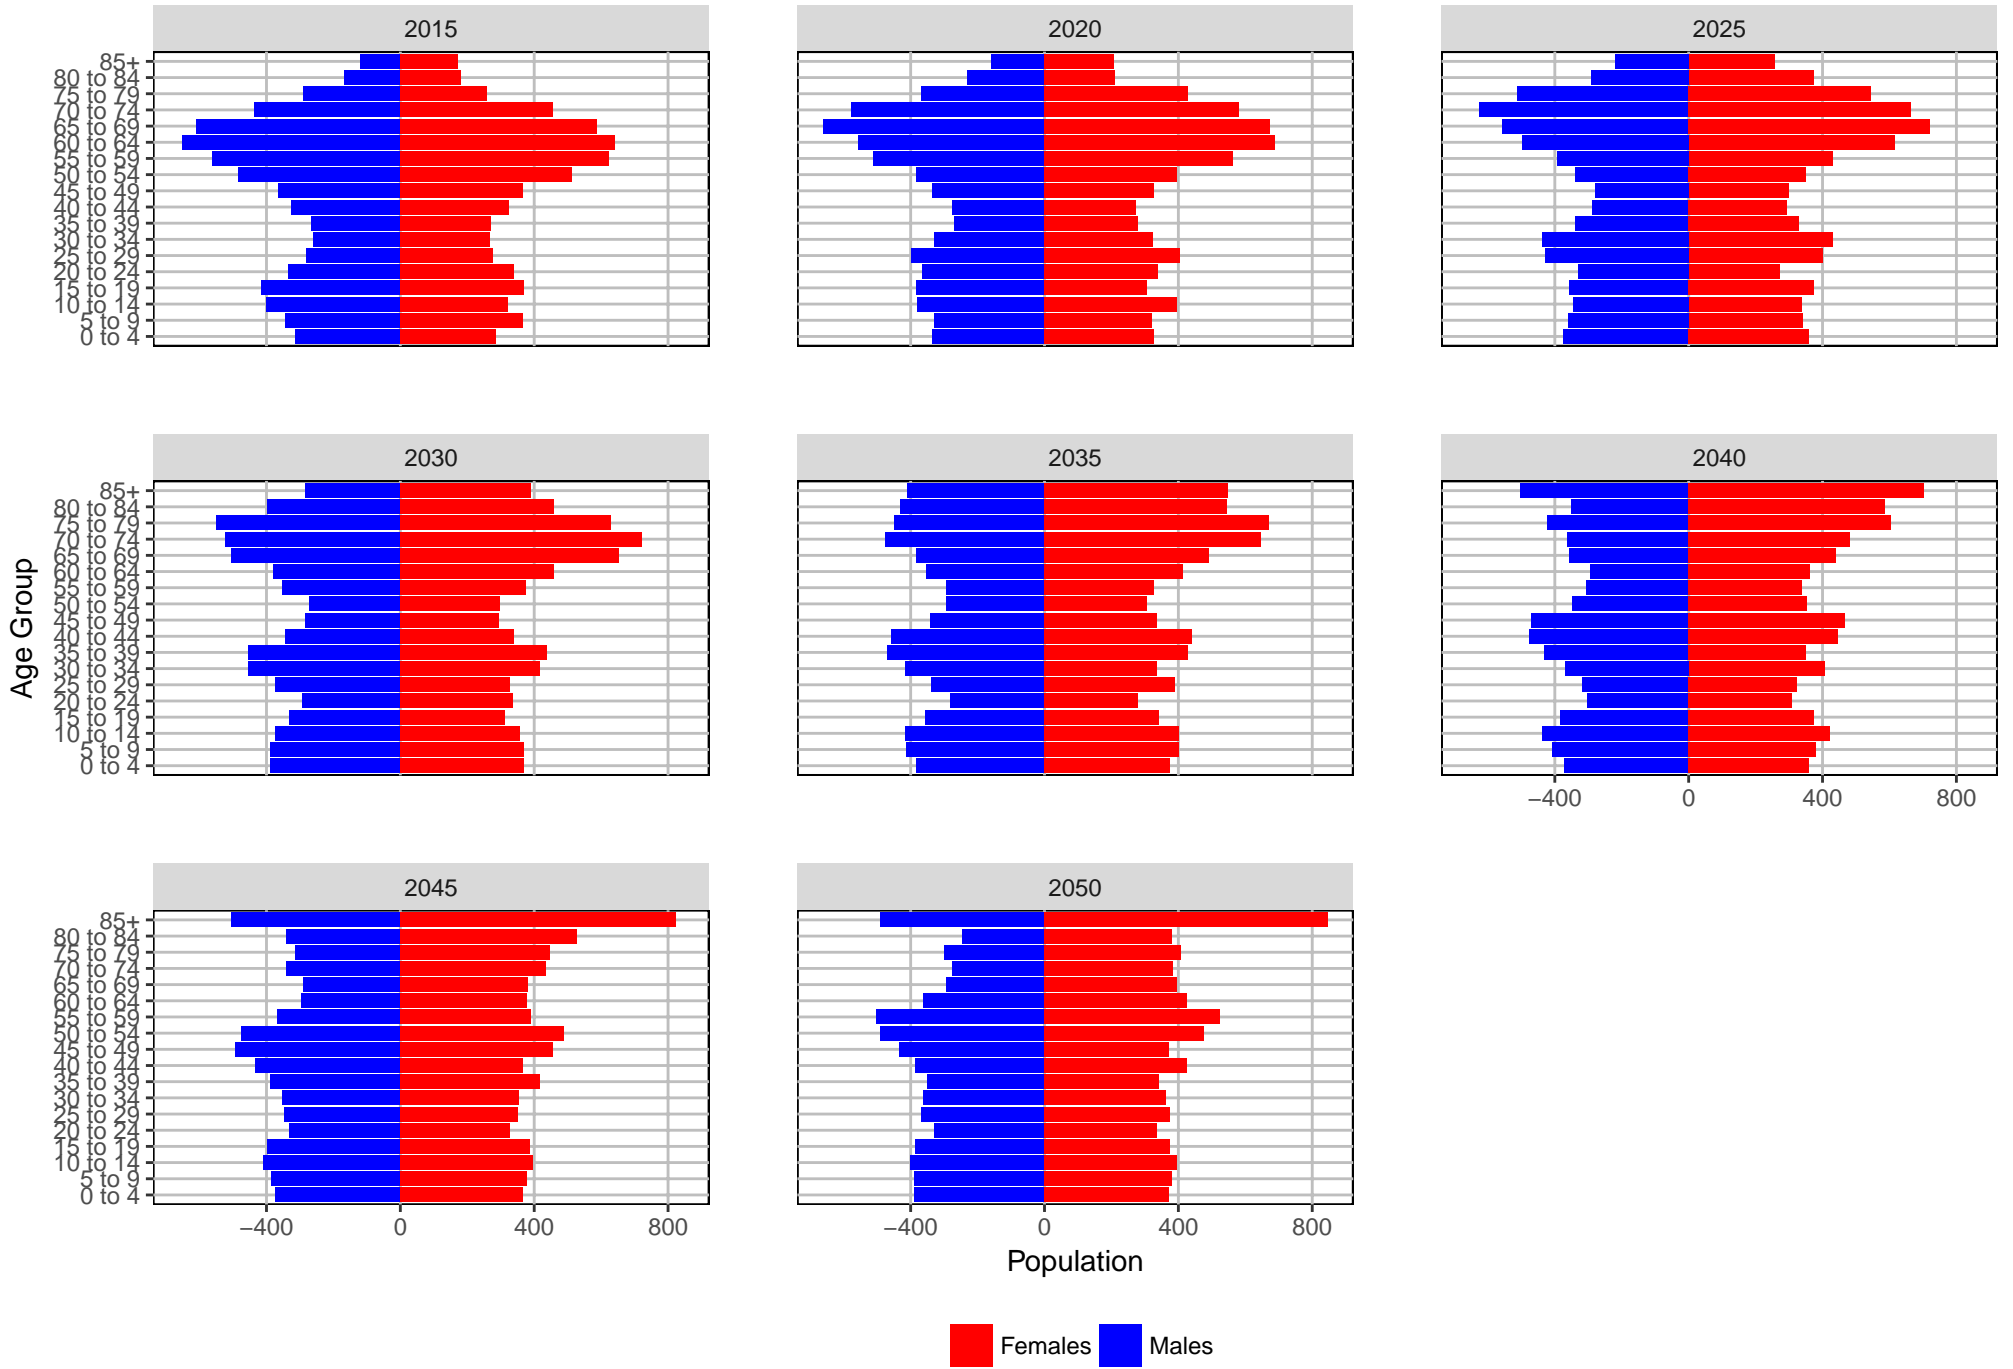

Medium Series Age Distributions

■ Females ■ Males

Lewis County, 2017 GMA Projections

Medium Series Age Distributions

Lincoln County, 2017 GMA Projections

Medium Series Age Distributions

Mason County, 2017 GMA Projections

Medium Series Age Distributions

Okanogan County, 2017 GMA Projections

Medium Series Age Distributions

Pacific County, 2017 GMA Projections

Medium Series Age Distributions

Pend Oreille County, 2017 GMA Projections

Medium Series Age Distributions

Pierce County, 2017 GMA Projections

Medium Series Age Distributions

San Juan County, 2017 GMA Projections

Medium Series Age Distributions

Skagit County, 2017 GMA Projections