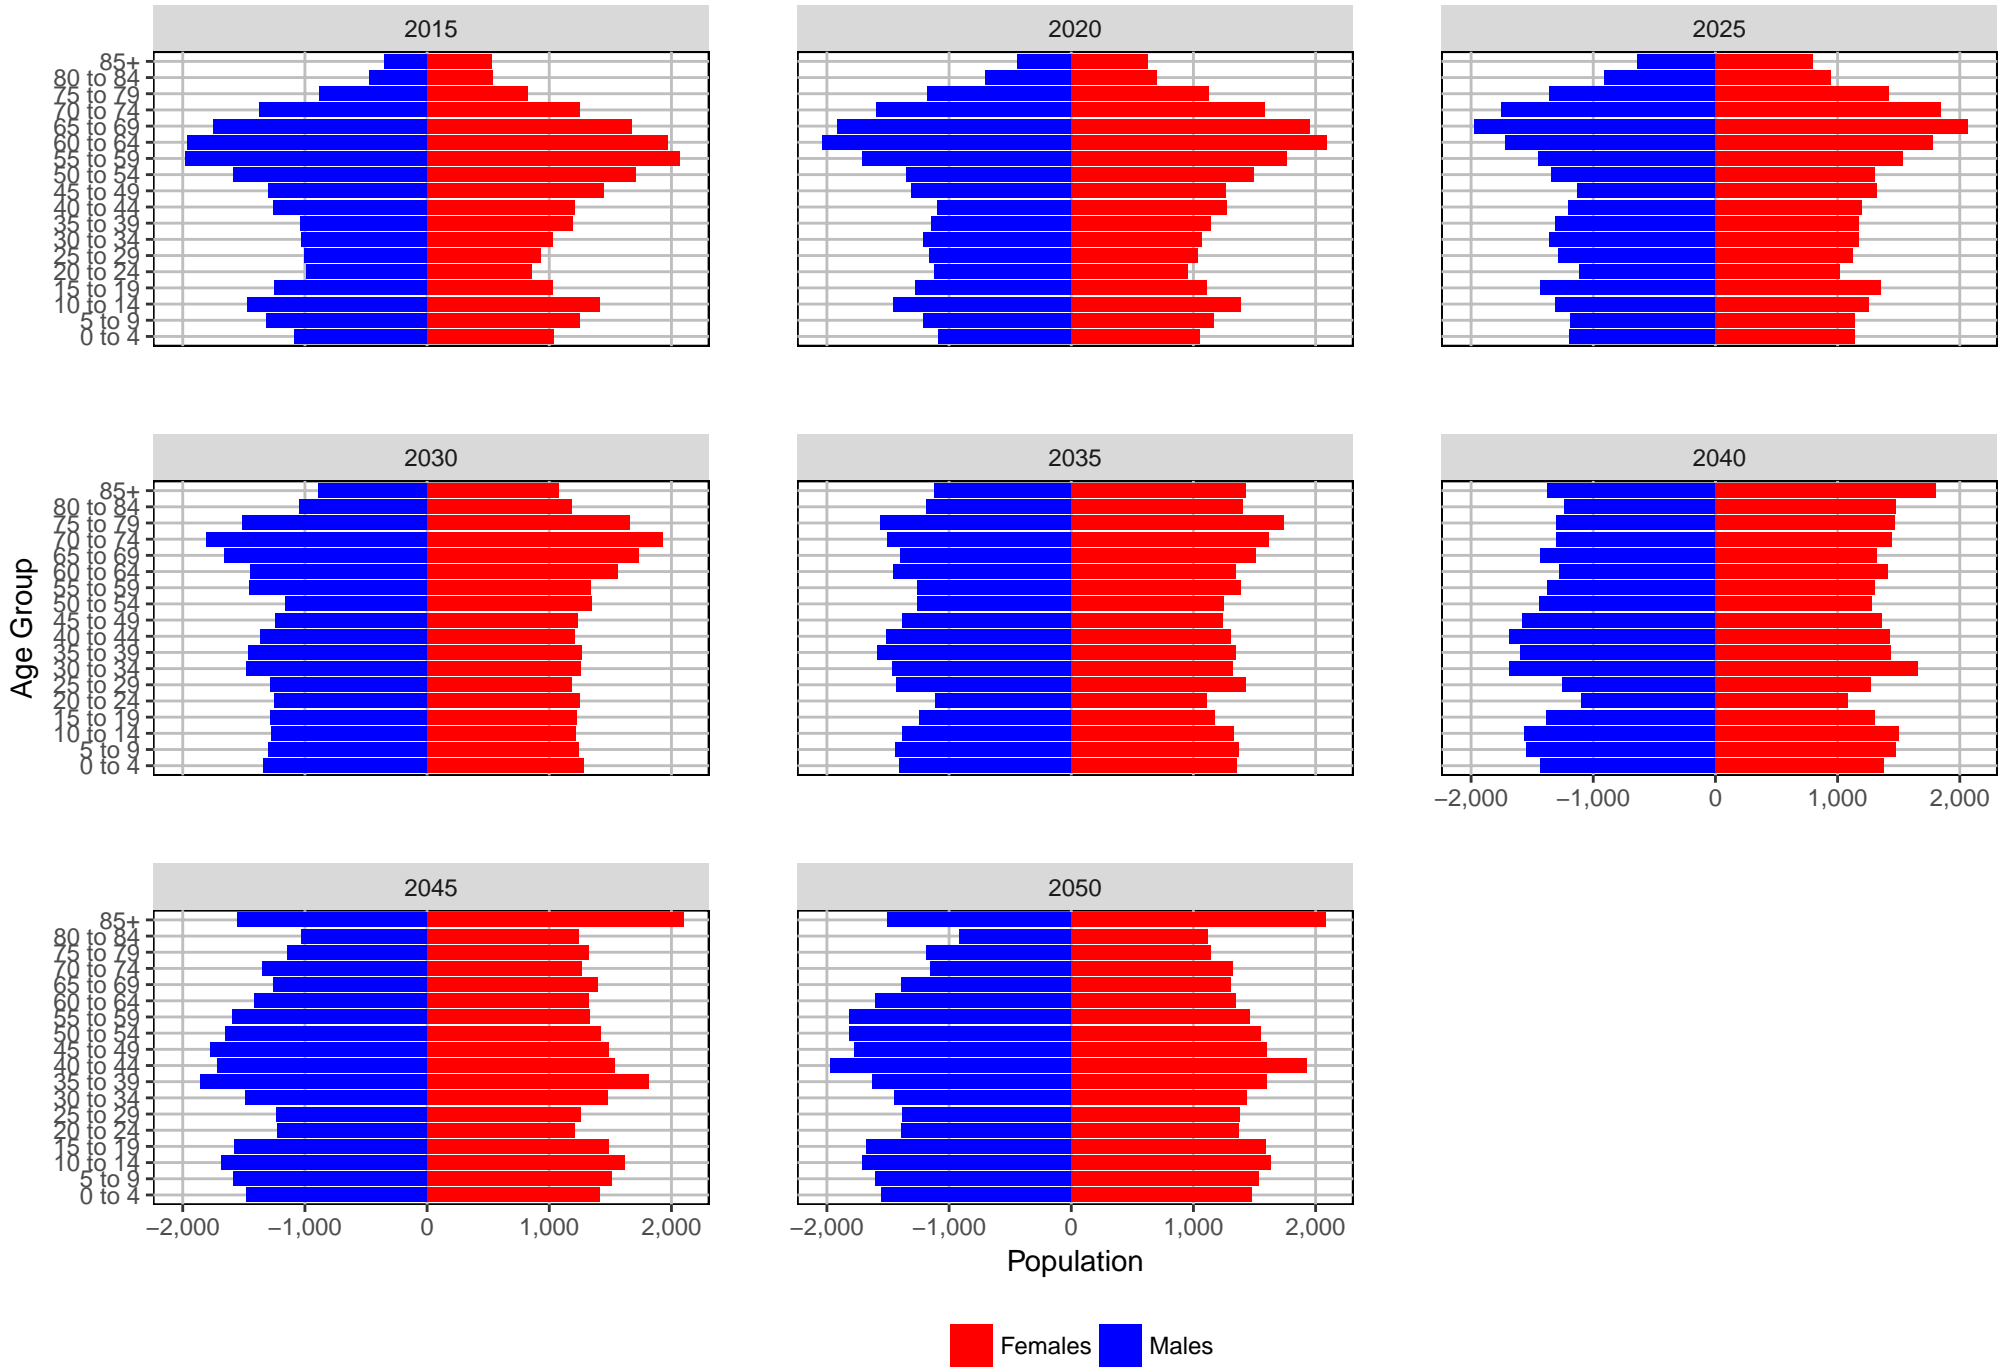

Stevens County, 2017 GMA Projections

Medium Series Age Distributions