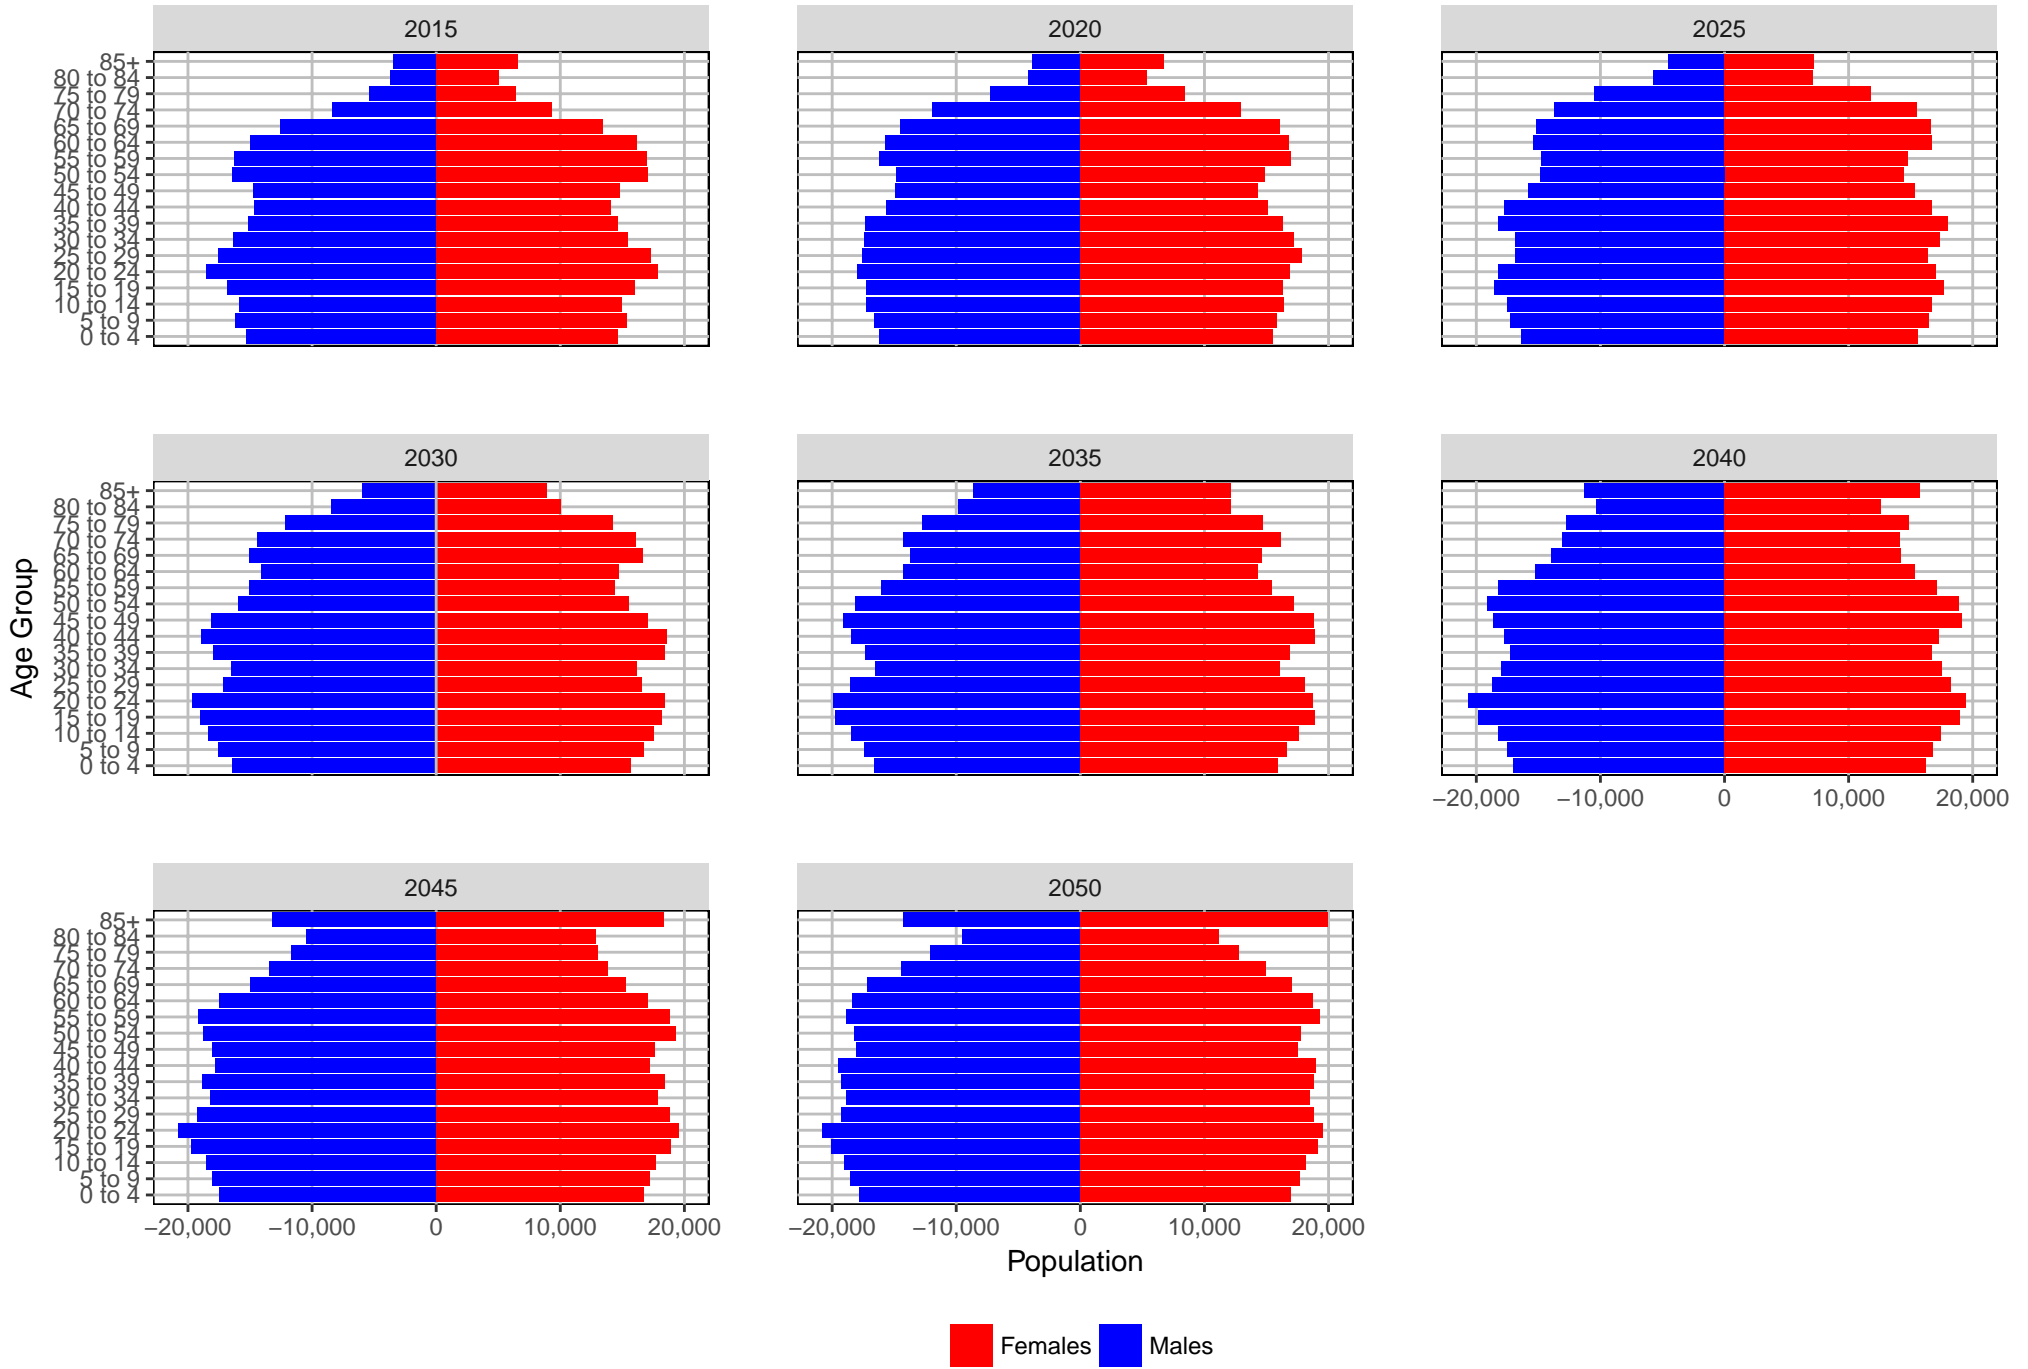

Spokane County, 2017 GMA Projections

Medium Series Age Distributions