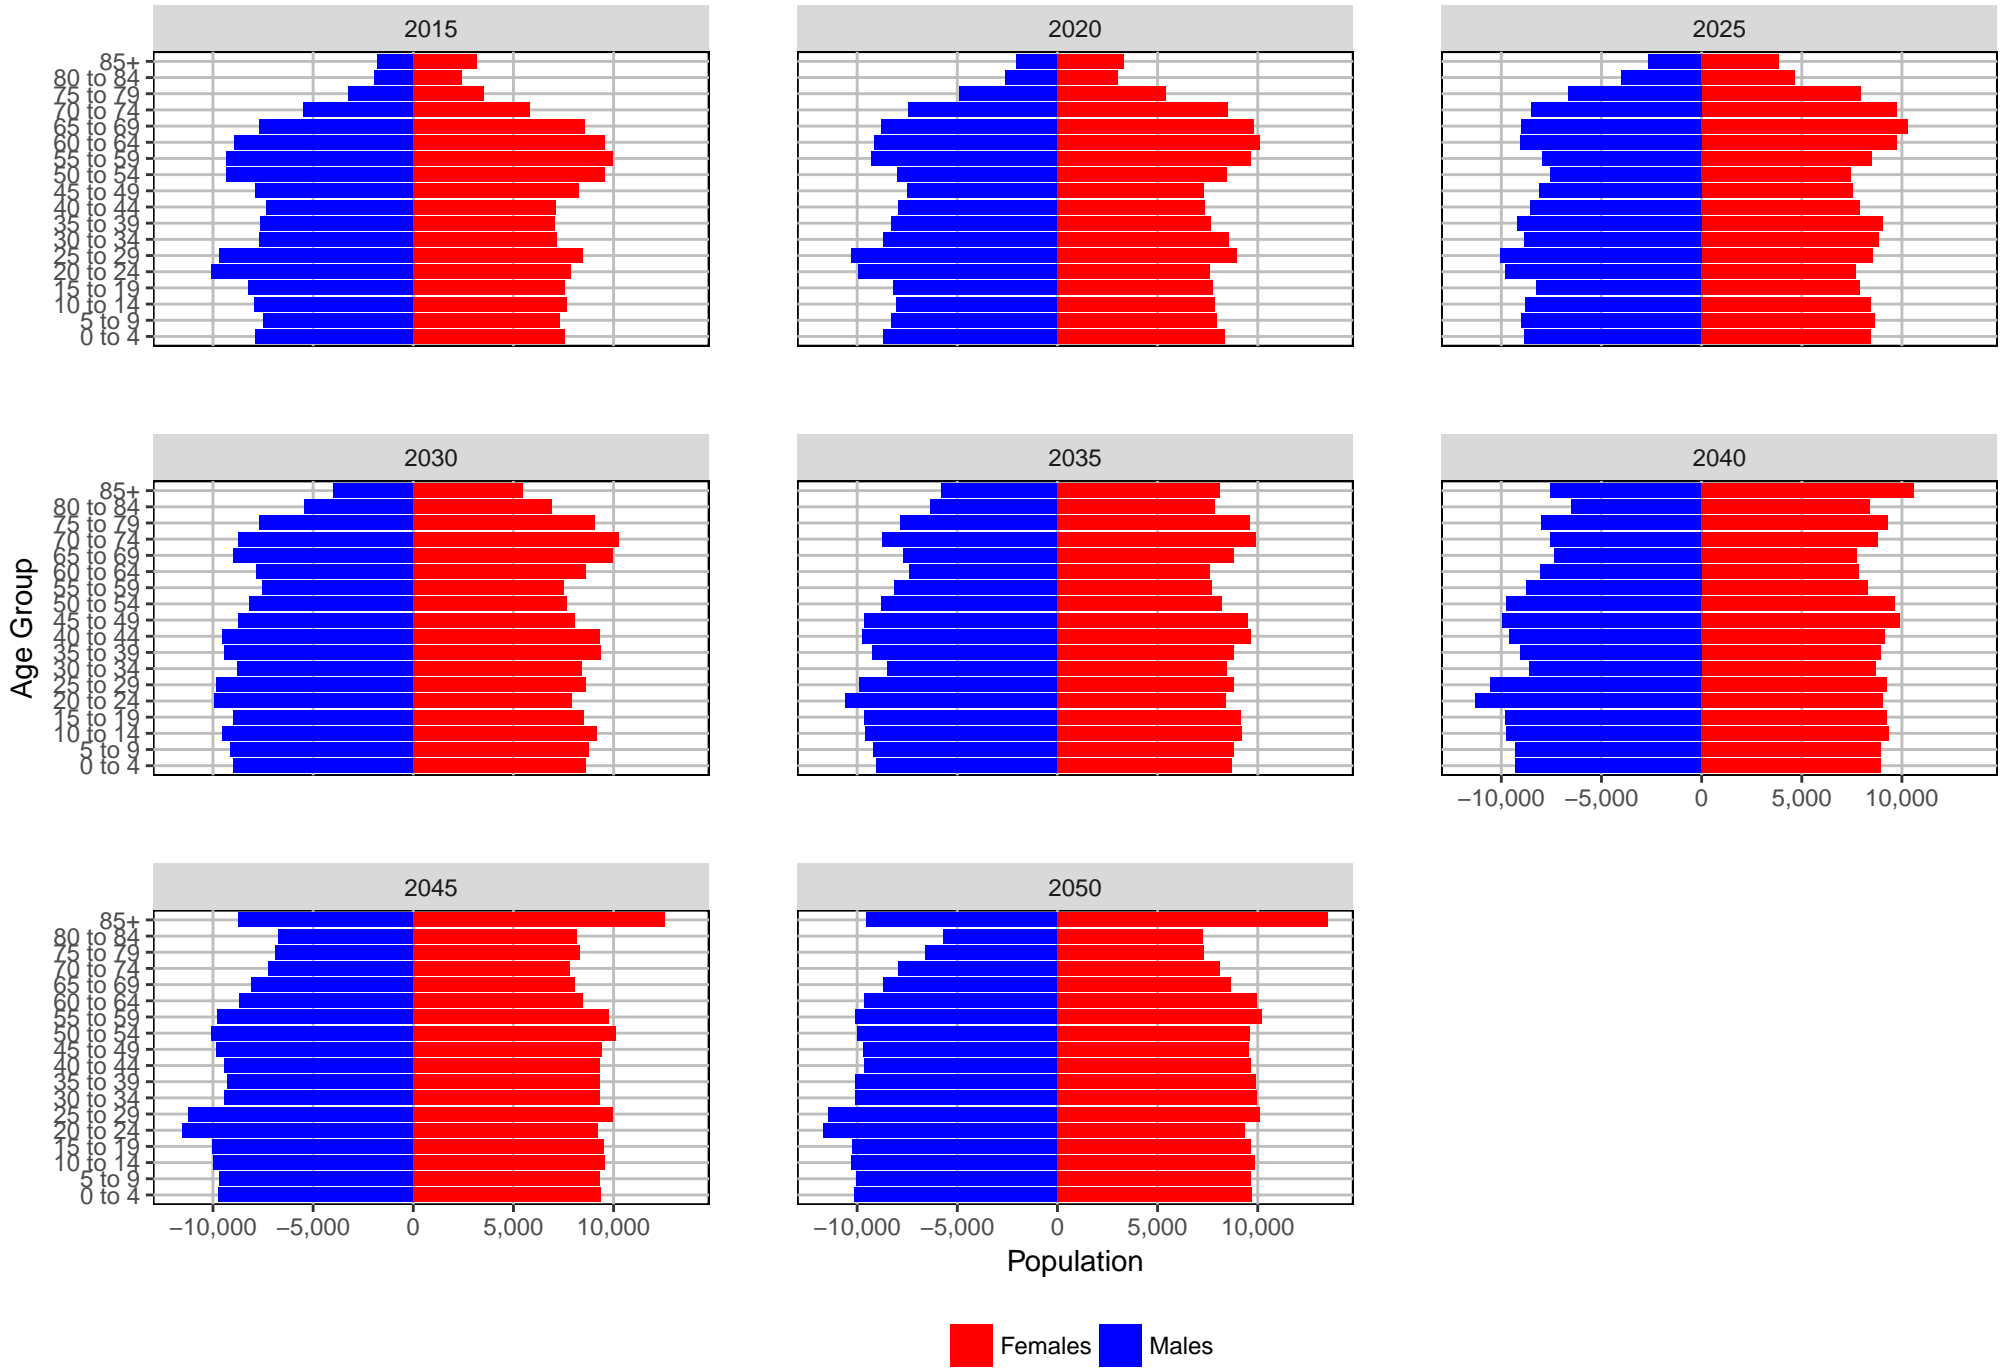

Grays Harbor County, 2017 GMA Projections

Medium Series Age Distributions

Island County, 2017 GMA Projections

Medium Series Age Distributions

Jefferson County, 2017 GMA Projections

Medium Series Age Distributions

King County, 2017 GMA Projections

Medium Series Age Distributions

Kitsap County, 2017 GMA Projections

Medium Series Age Distributions

Kittitas County, 2017 GMA Projections

Medium Series Age Distributions

Klickitat County, 2017 GMA Projections