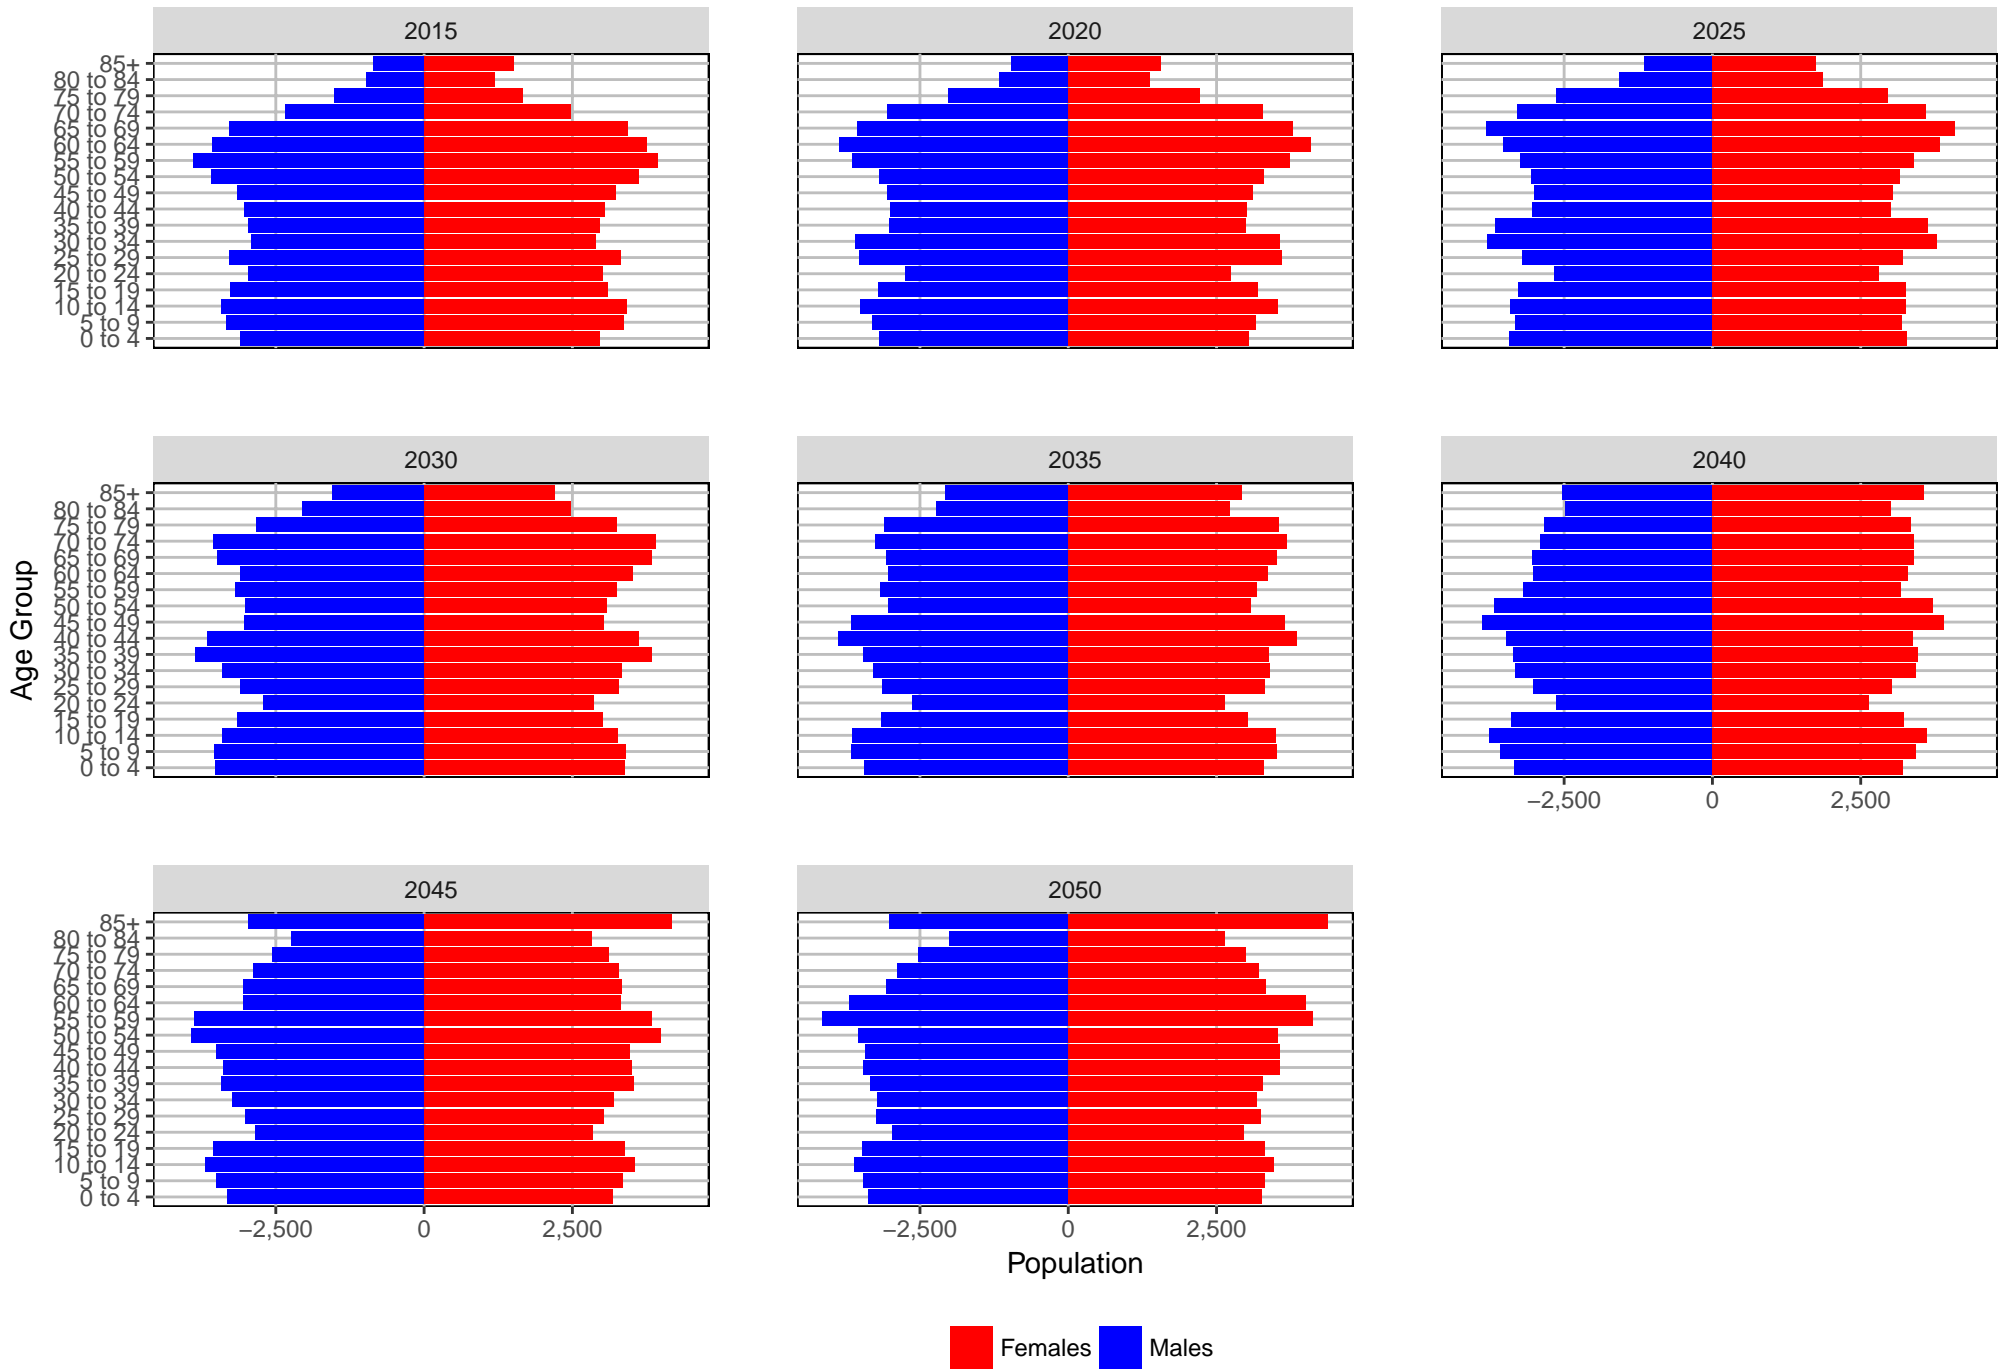

Adams County, 2017 GMA Projections

Medium Series Age Distributions

Asotin County, 2017 GMA Projections

Medium Series Age Distributions

Benton County, 2017 GMA Projections

Medium Series Age Distributions

Chelan County, 2017 GMA Projections

Medium Series Age Distributions

Clallam County, 2017 GMA Projections

Medium Series Age Distributions

Clark County, 2017 GMA Projections

Medium Series Age Distributions

Columbia County, 2017 GMA Projections

Medium Series Age Distributions

Cowlitz County, 2017 GMA Projections

Medium Series Age Distributions

Douglas County, 2017 GMA Projections

Medium Series Age Distributions

Ferry County, 2017 GMA Projections

Medium Series Age Distributions