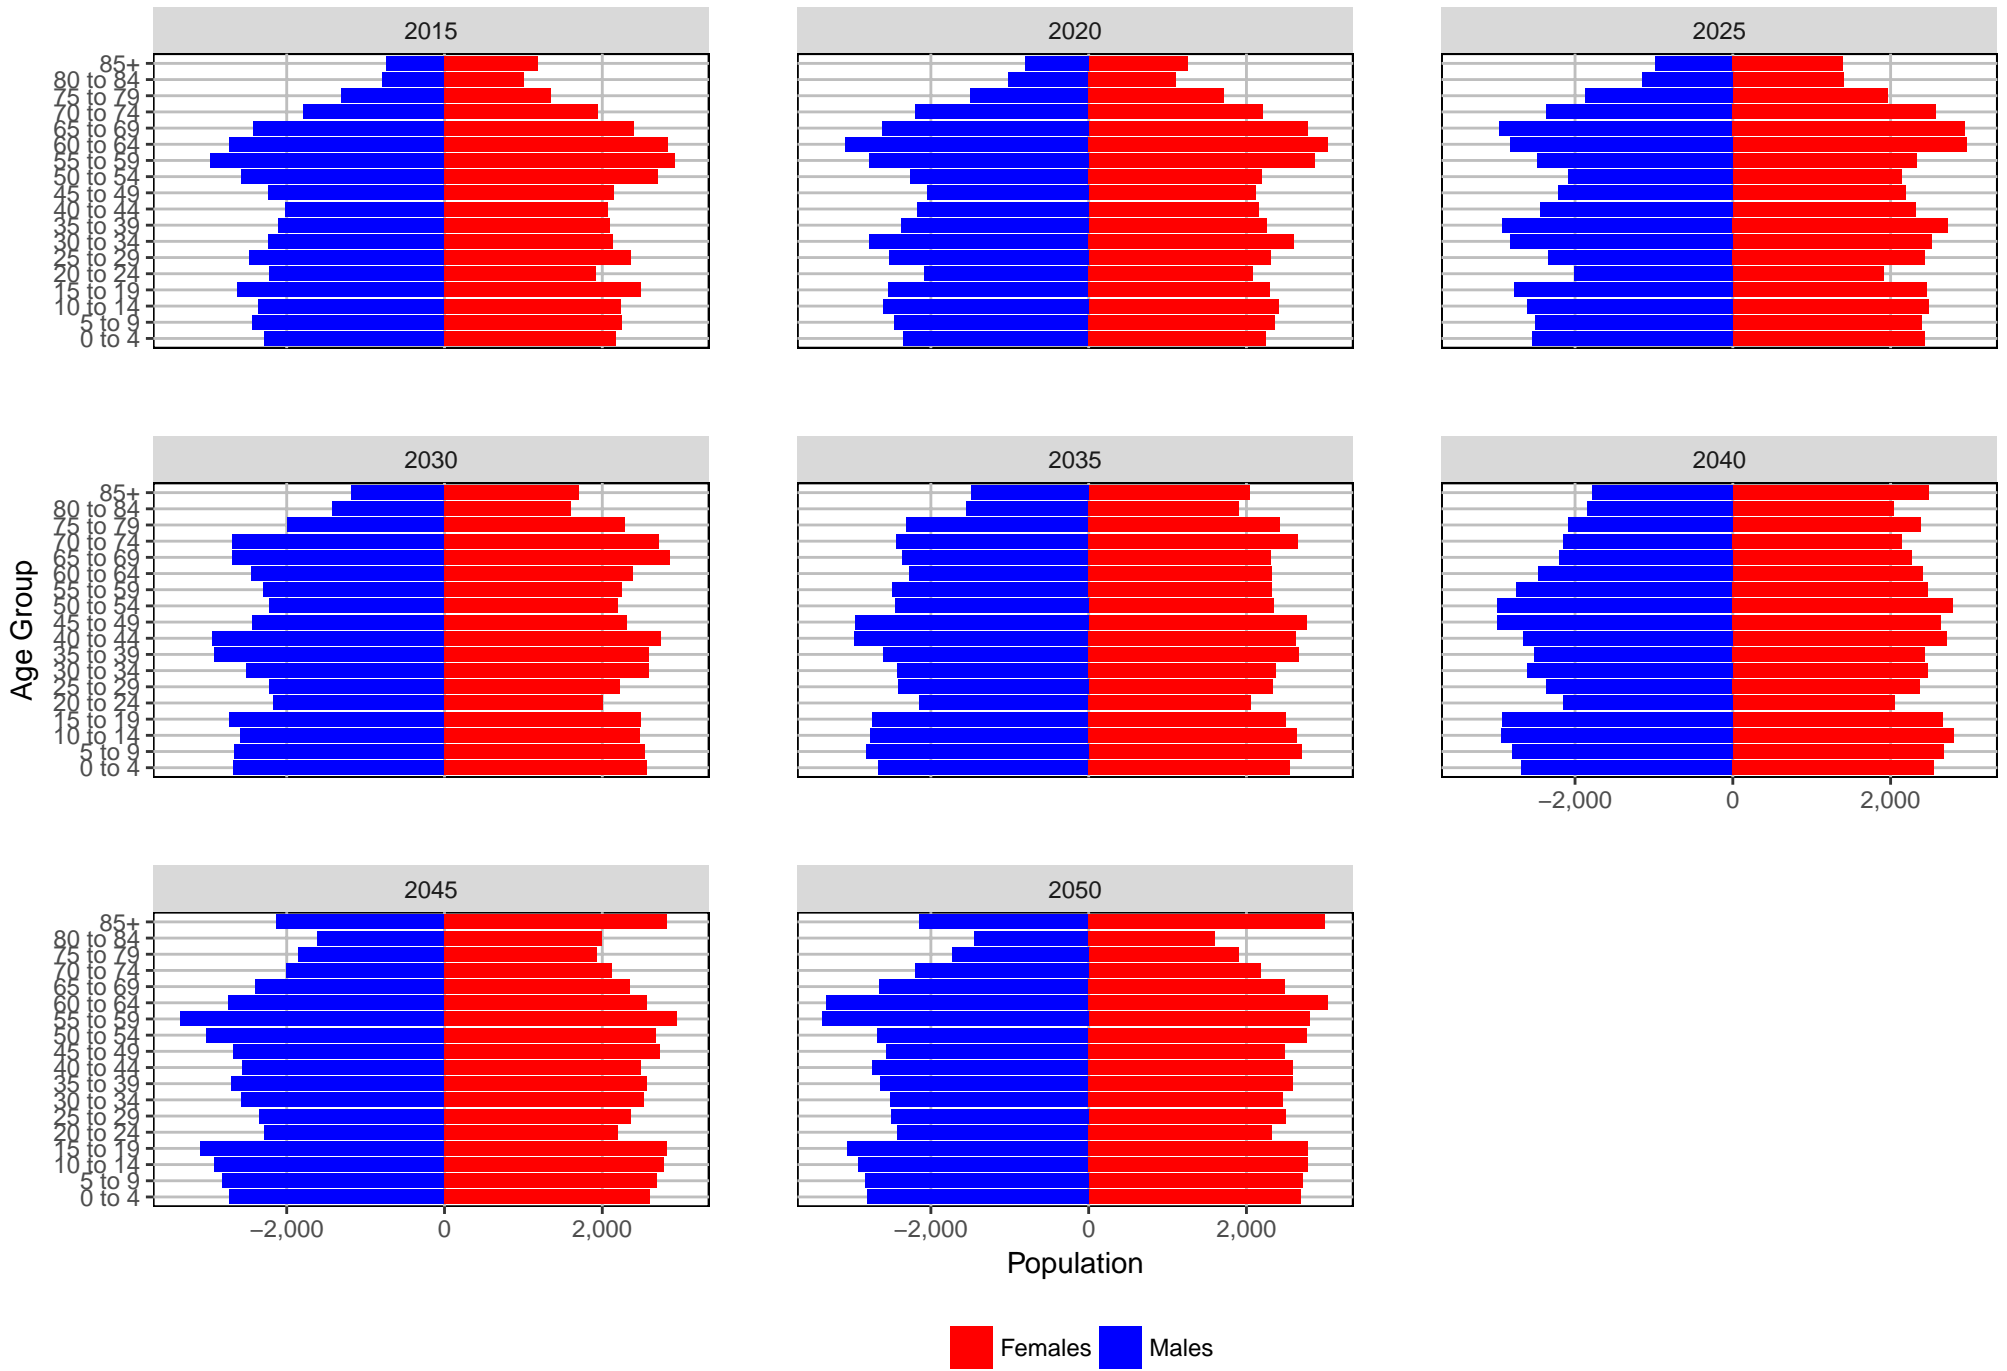

King County, 2017 GMA Projections

Medium Series Age Distributions

Kitsap County, 2017 GMA Projections

Medium Series Age Distributions

Kittitas County, 2017 GMA Projections

Medium Series Age Distributions

Klickitat County, 2017 GMA Projections

Medium Series Age Distributions

■ Females ■ Males

Lewis County, 2017 GMA Projections

Medium Series Age Distributions

Lincoln County, 2017 GMA Projections

Medium Series Age Distributions

Mason County, 2017 GMA Projections