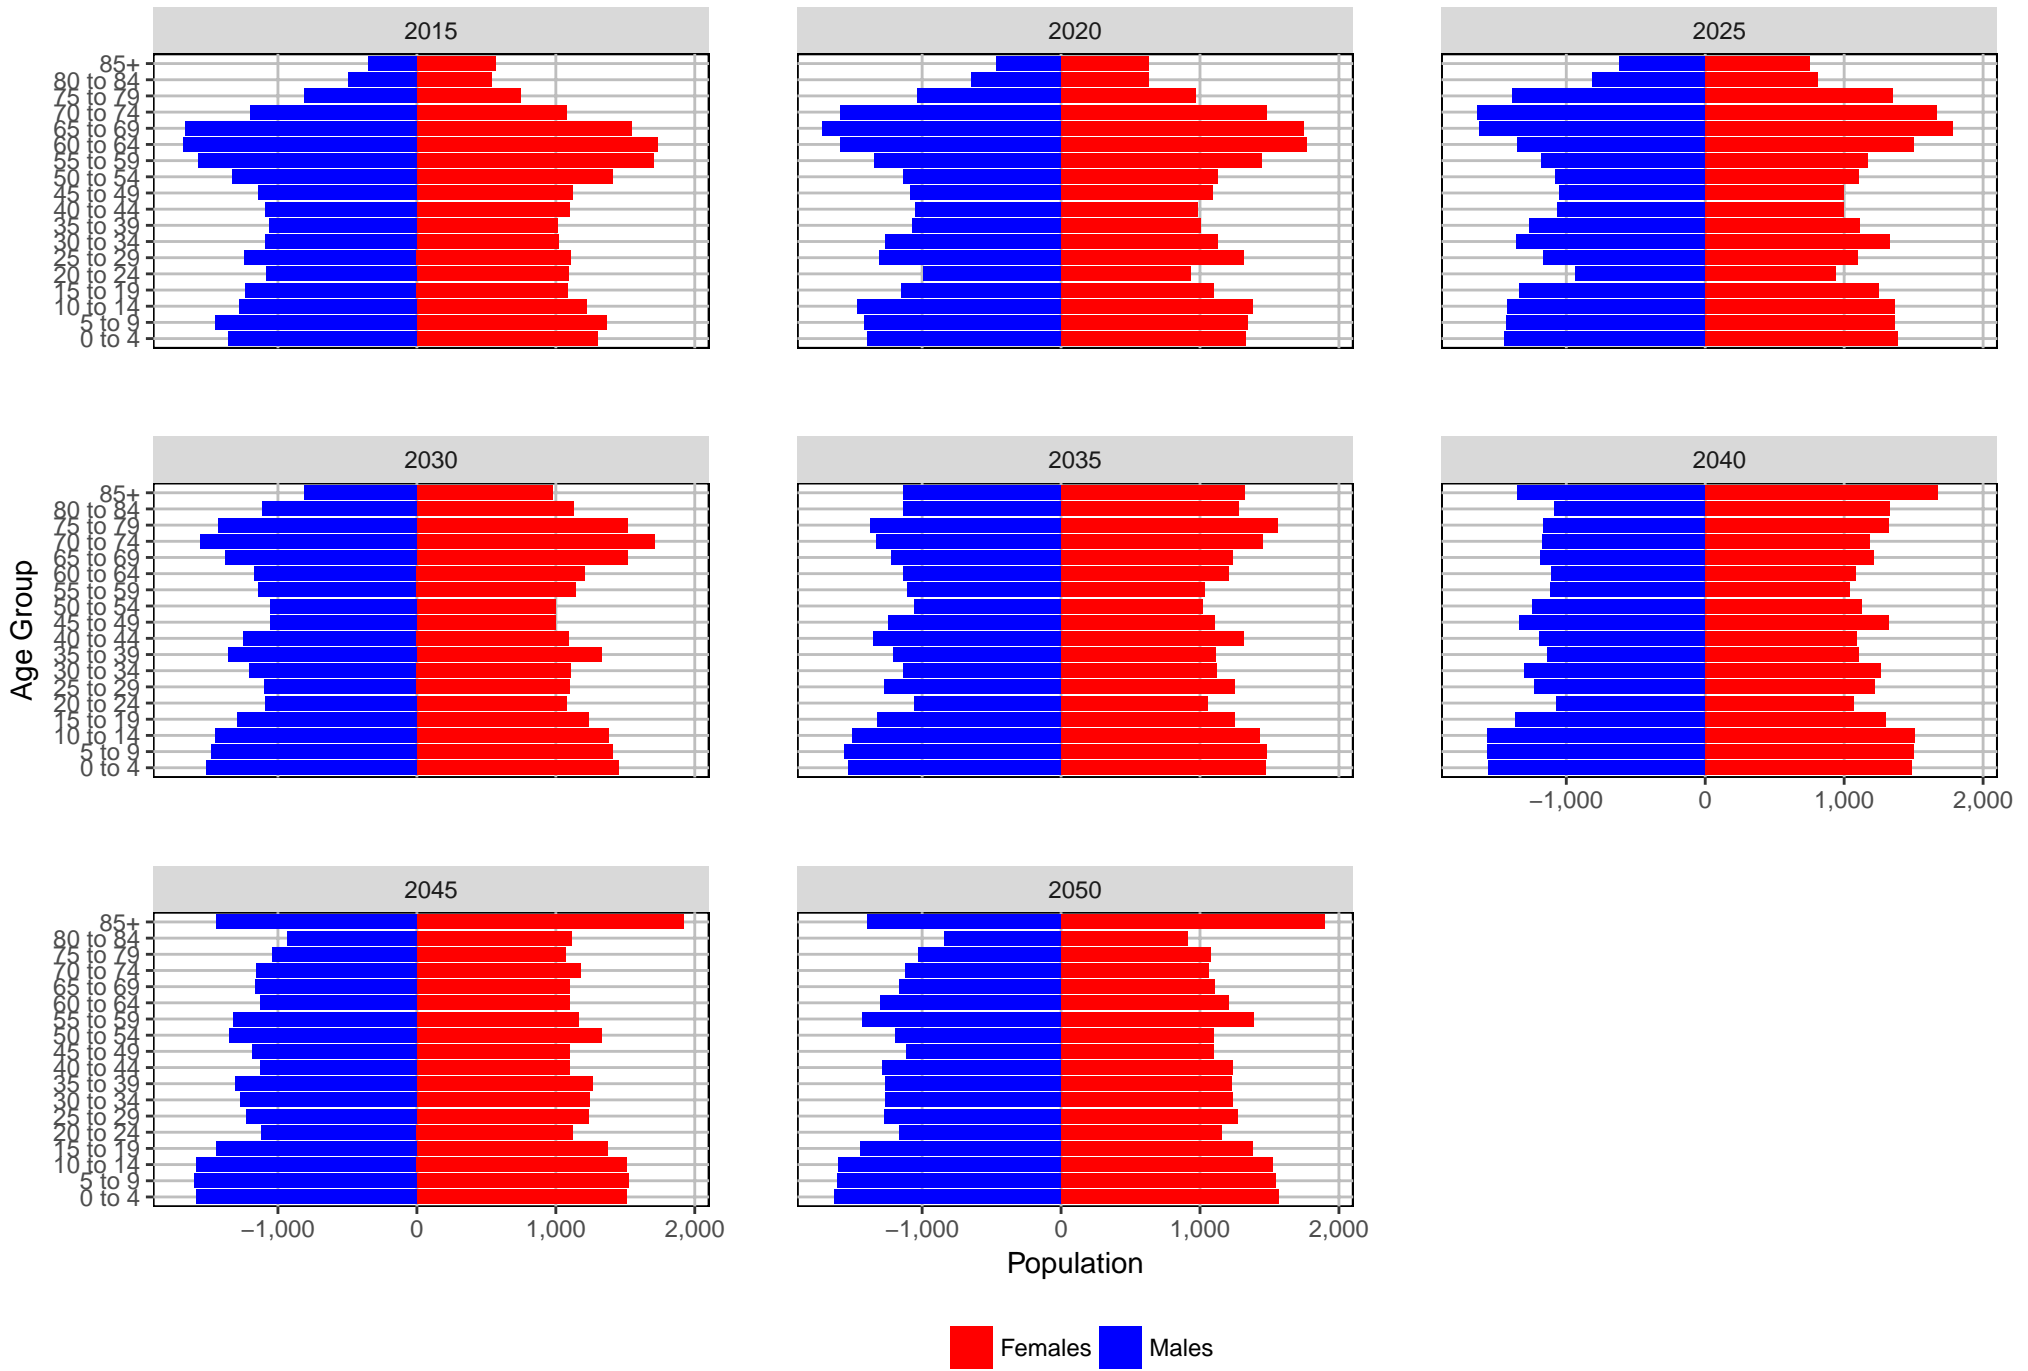

Okanogan County, 2017 GMA Projections

Medium Series Age Distributions