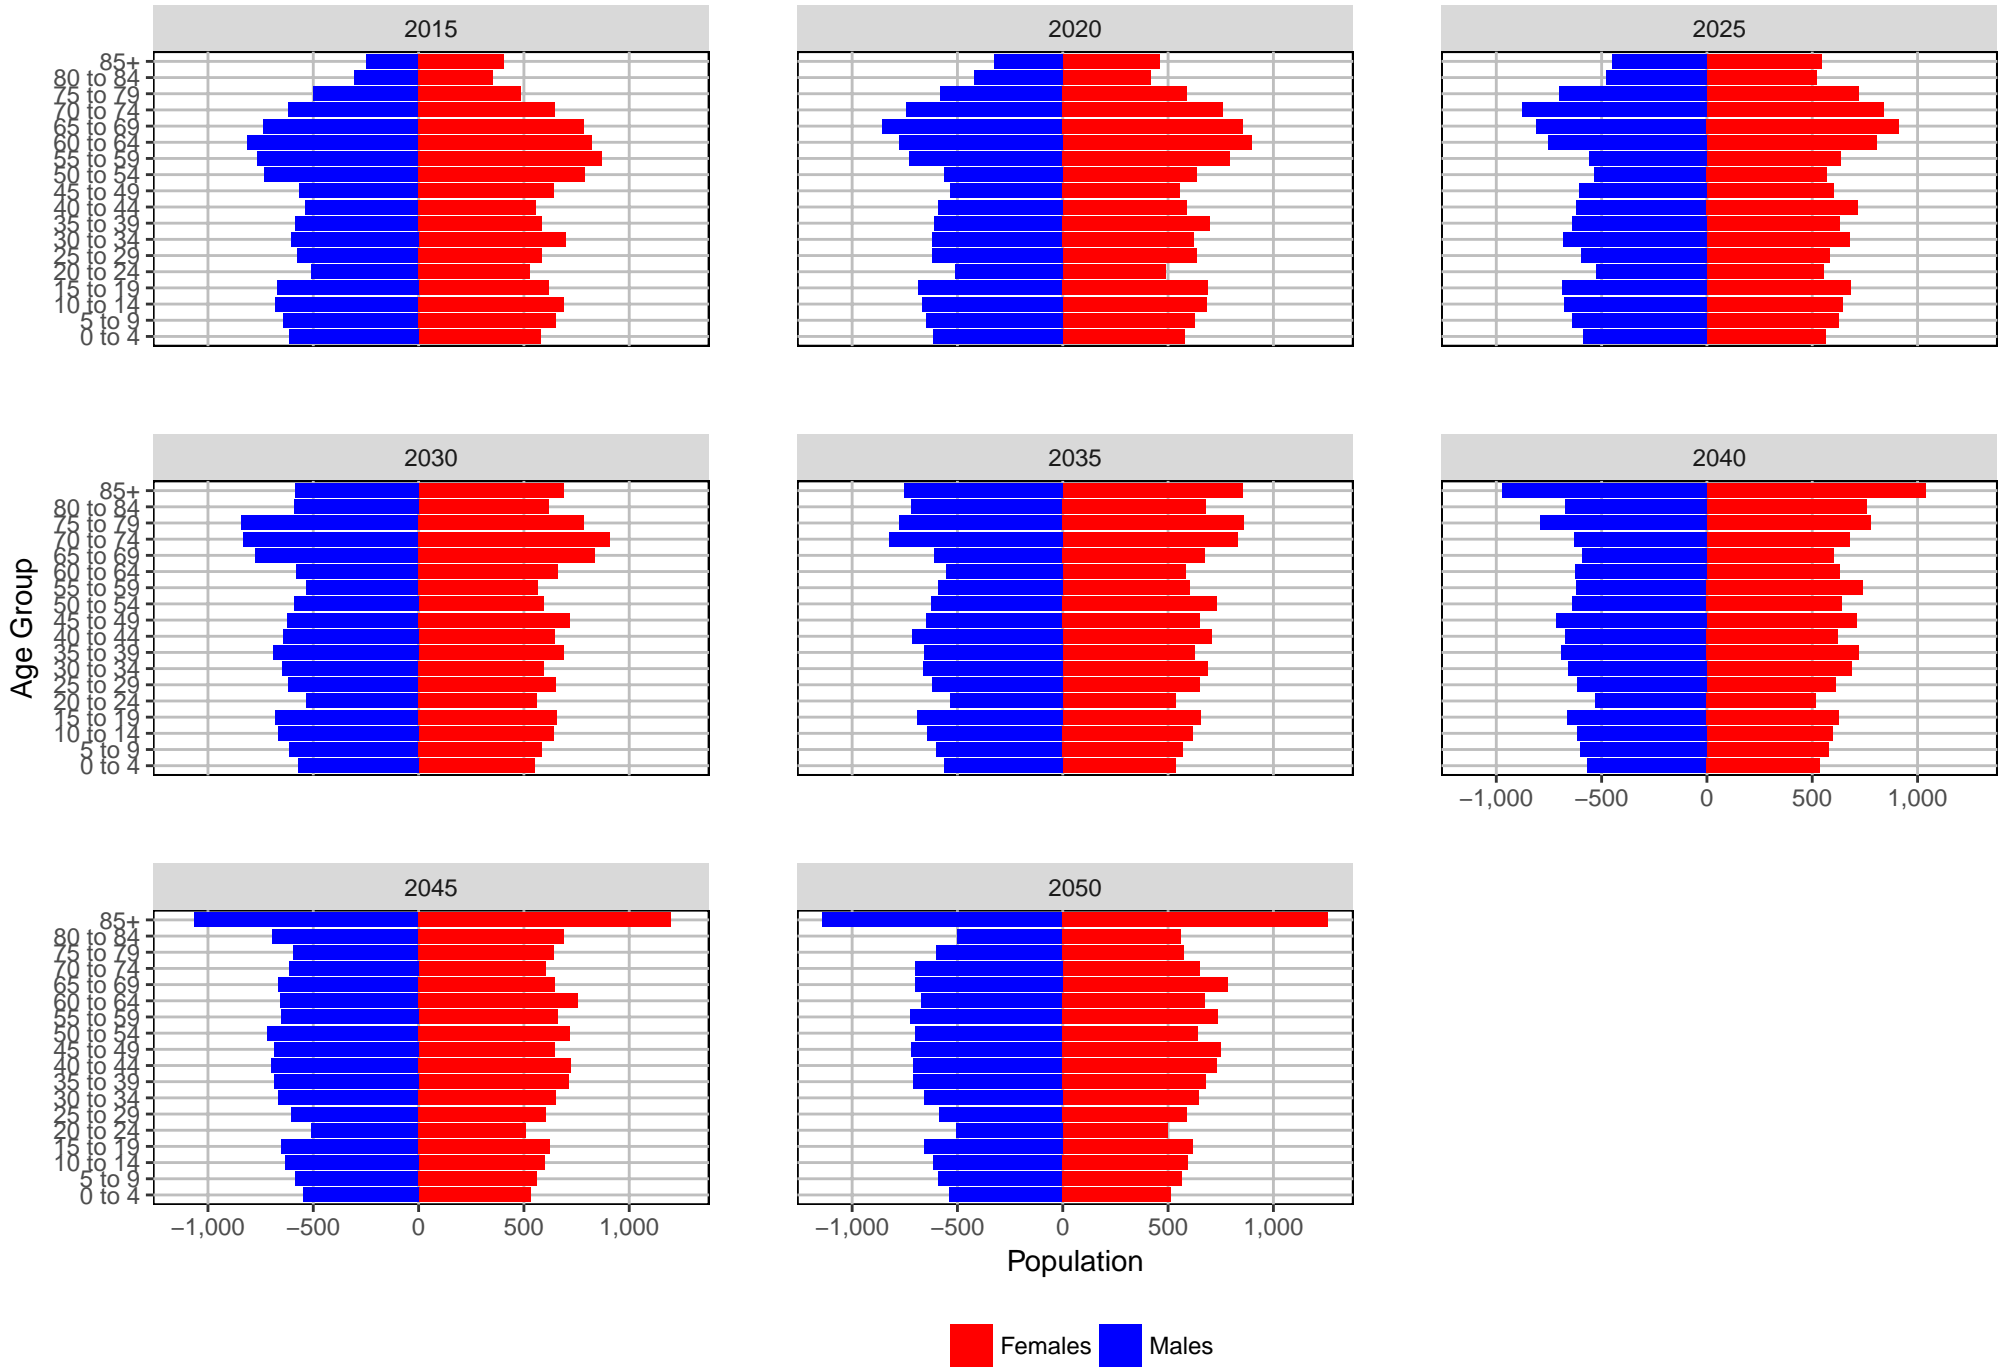

Adams County, 2017 GMA Projections

Medium Series Age Distributions

Asotin County, 2017 GMA Projections

Medium Series Age Distributions

Benton County, 2017 GMA Projections

Medium Series Age Distributions

Chelan County, 2017 GMA Projections

Medium Series Age Distributions

Clallam County, 2017 GMA Projections

Medium Series Age Distributions

Clark County, 2017 GMA Projections

Medium Series Age Distributions

Columbia County, 2017 GMA Projections

Medium Series Age Distributions

Cowlitz County, 2017 GMA Projections

Medium Series Age Distributions

Douglas County, 2017 GMA Projections

Medium Series Age Distributions

Ferry County, 2017 GMA Projections

Medium Series Age Distributions

Medium Series Age Distributions

Pierce County, 2017 GMA Projections

Medium Series Age Distributions

San Juan County, 2017 GMA Projections

Medium Series Age Distributions

Skagit County, 2017 GMA Projections