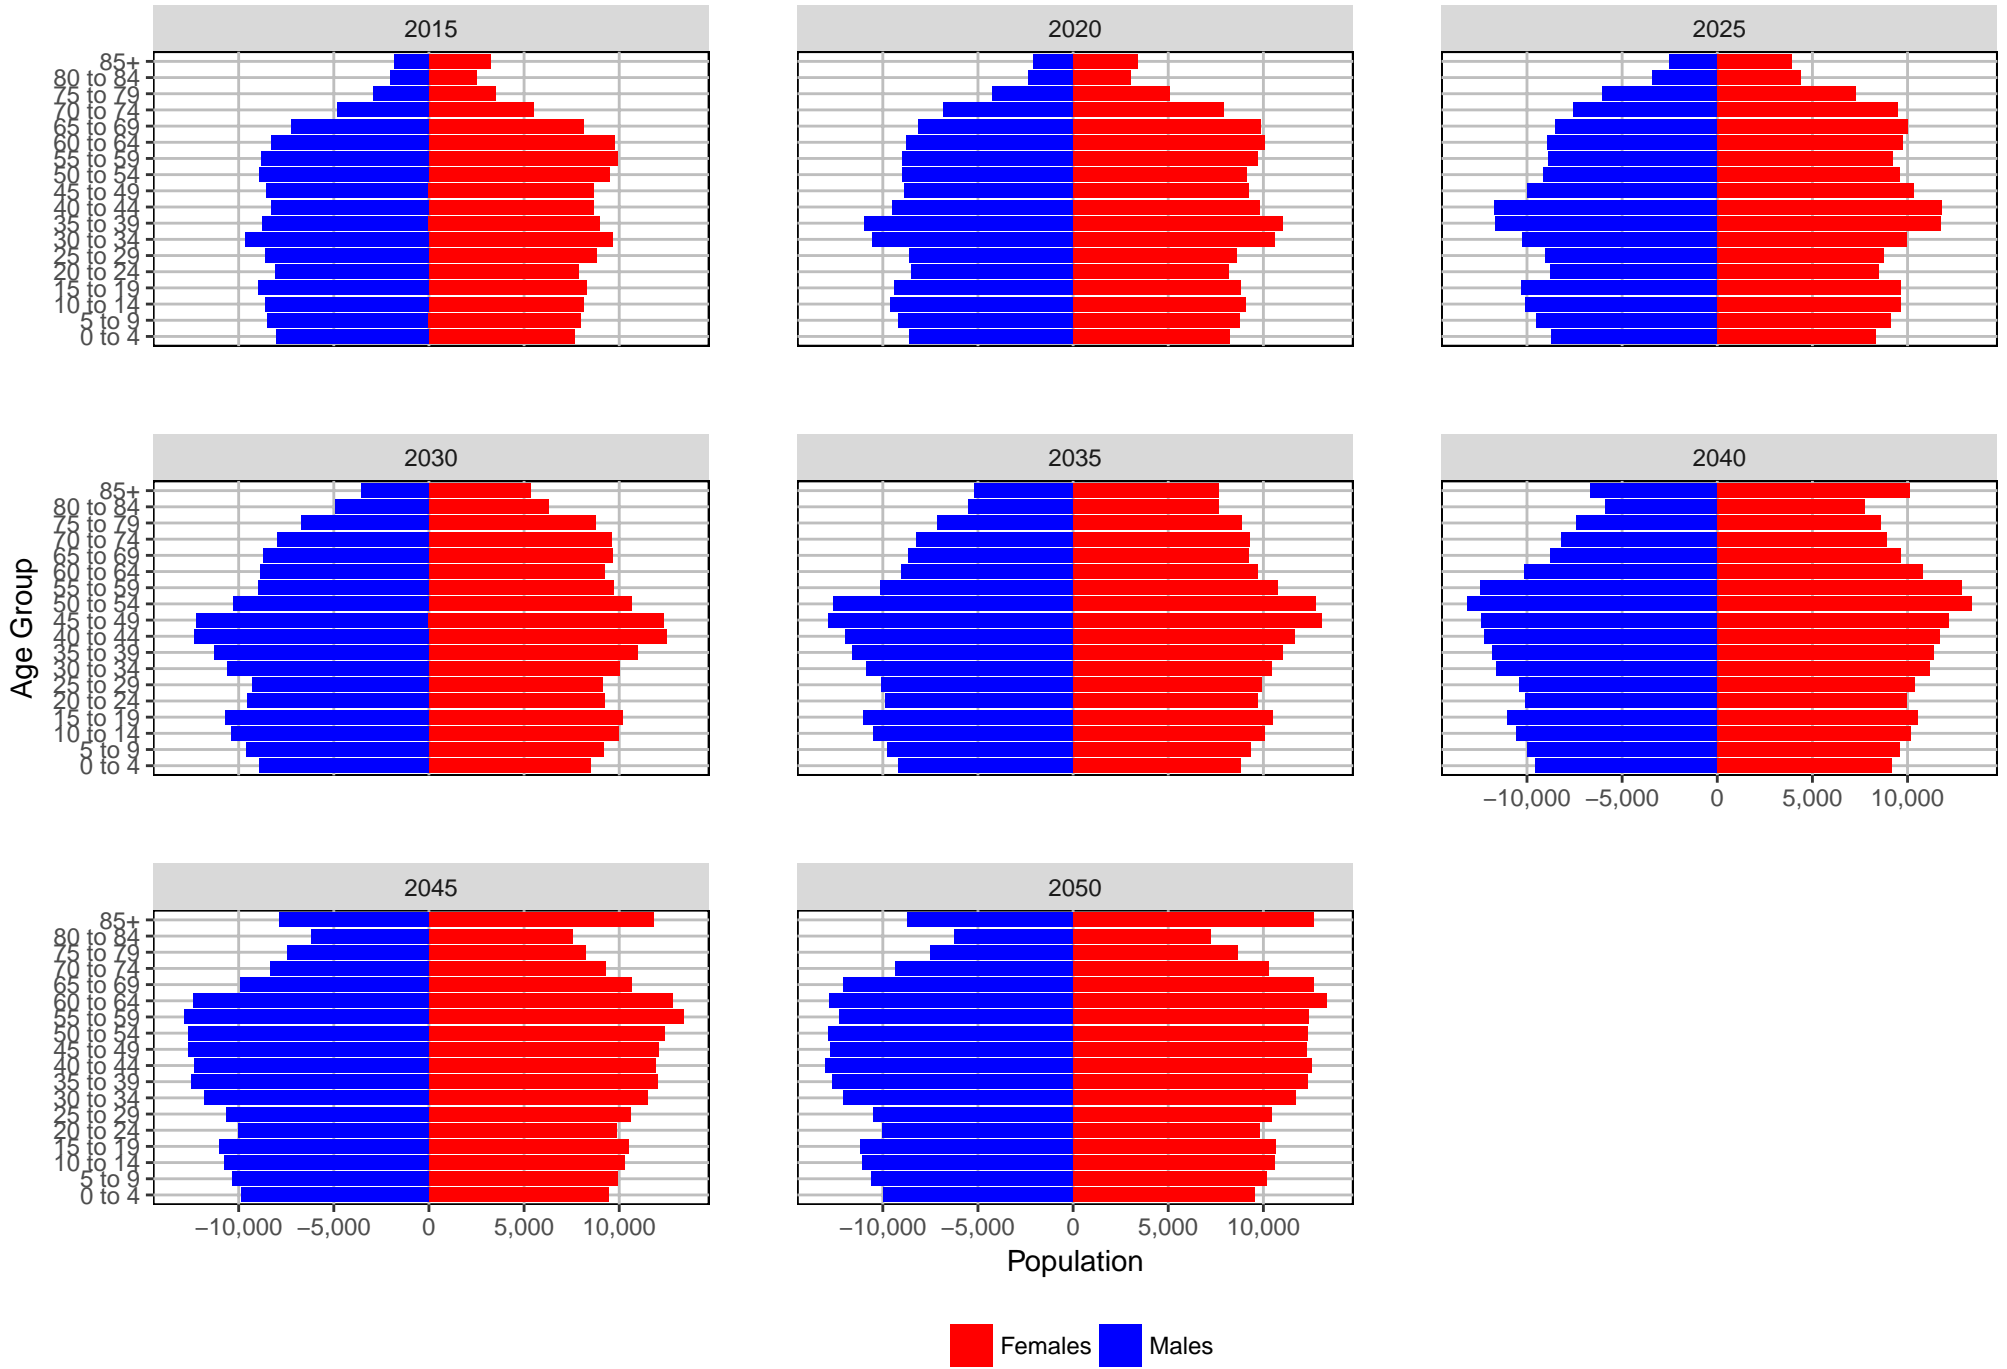

Medium Series Age Distributions

Stevens County, 2017 GMA Projections

Medium Series Age Distributions

Thurston County, 2017 GMA Projections

Medium Series Age Distributions

Wahkiakum County, 2017 GMA Projections