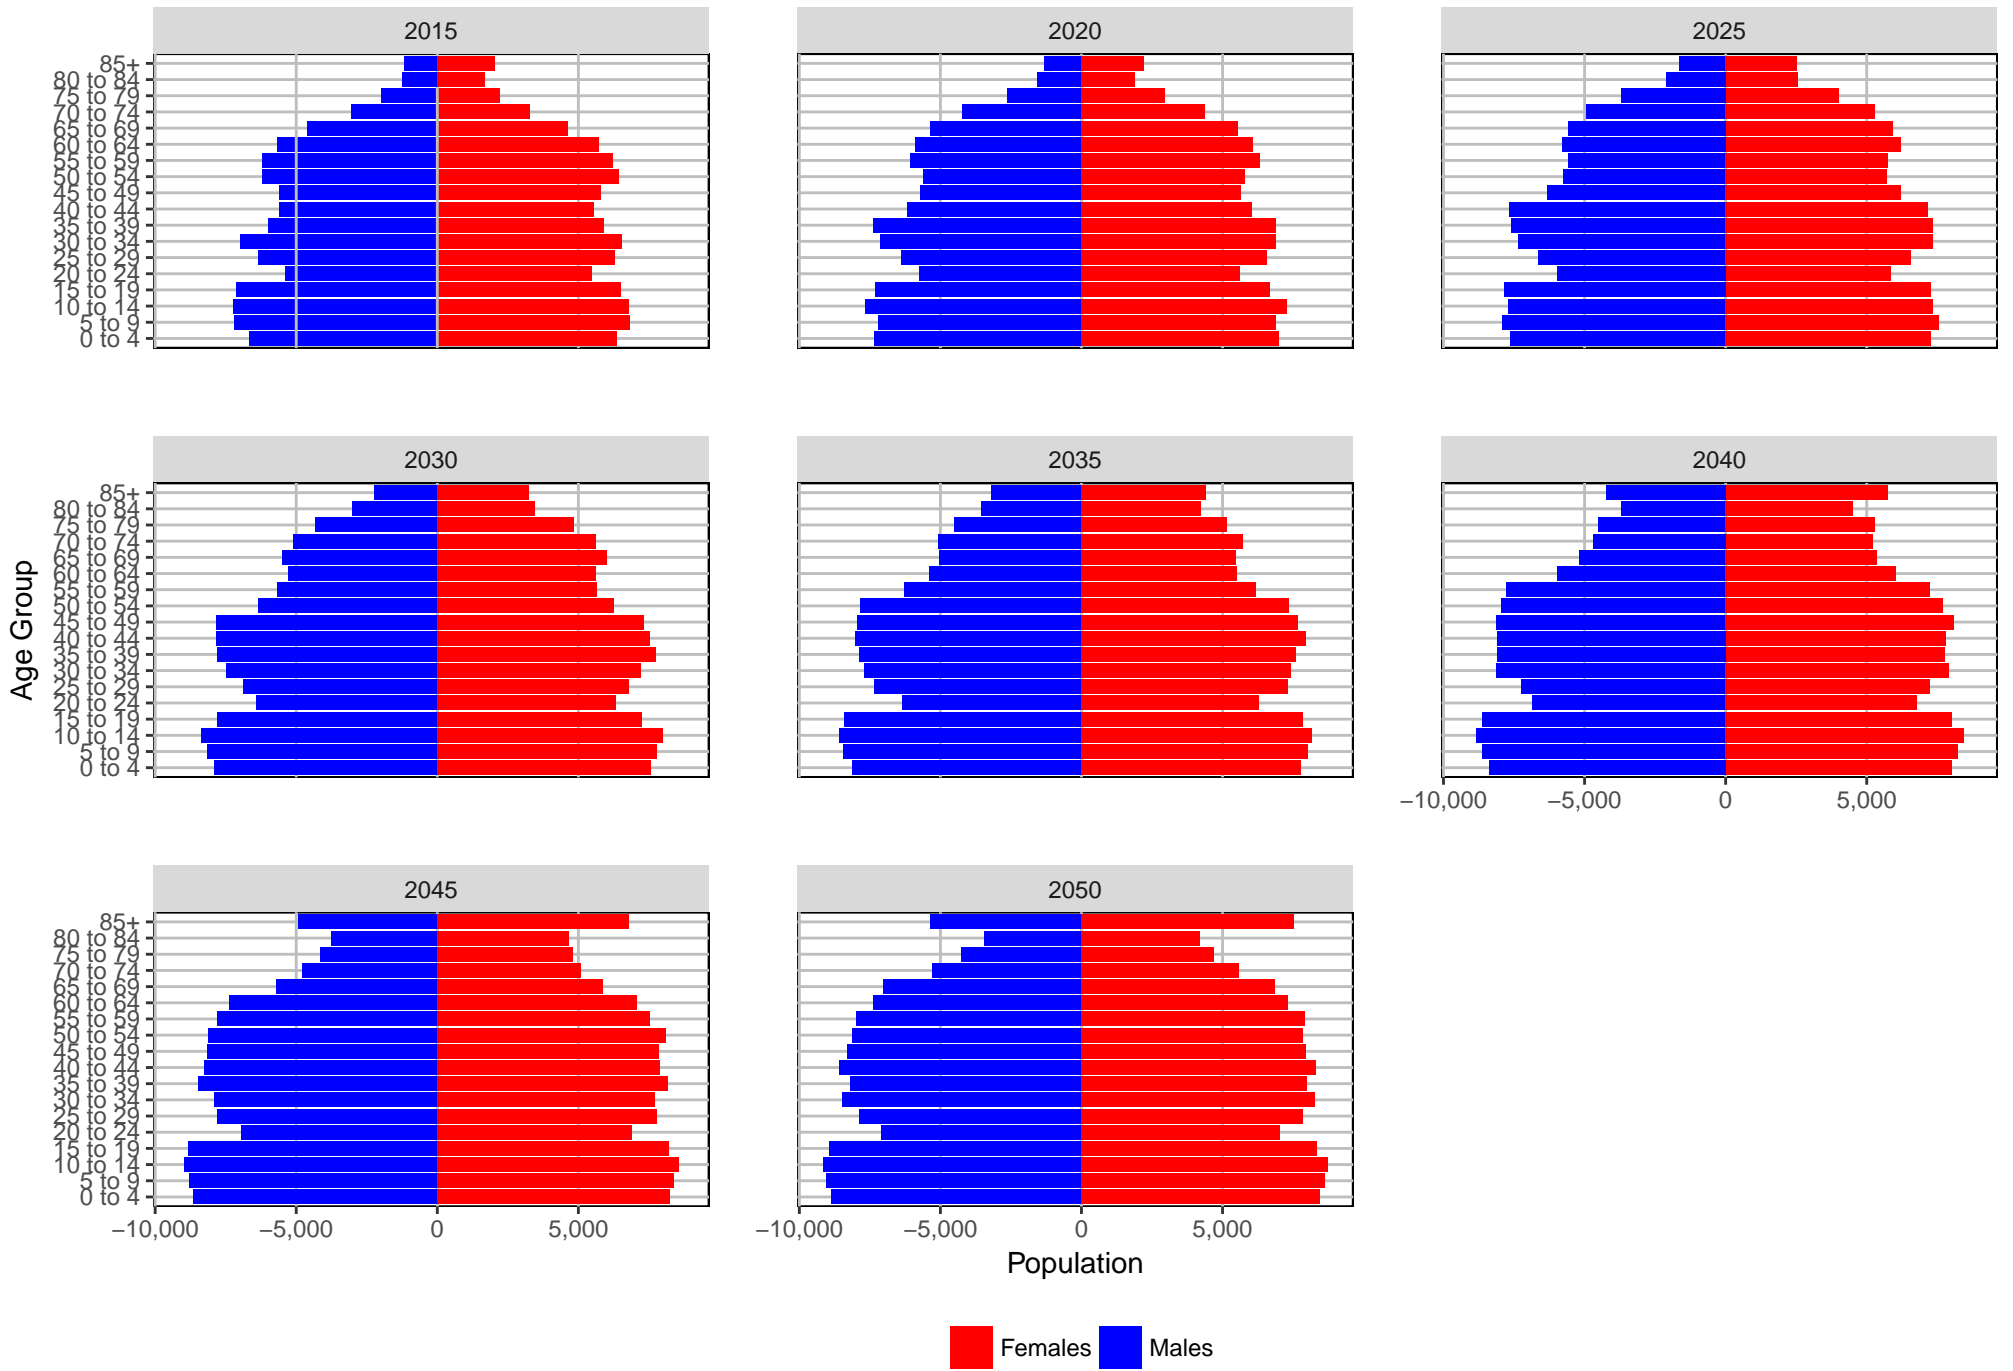

Adams County, 2017 GMA Projections

Medium Series Age Distributions

Asotin County, 2017 GMA Projections

Medium Series Age Distributions

Benton County, 2017 GMA Projections

Medium Series Age Distributions

Chelan County, 2017 GMA Projections

Medium Series Age Distributions

Clallam County, 2017 GMA Projections

Medium Series Age Distributions

Clark County, 2017 GMA Projections

Medium Series Age Distributions

Columbia County, 2017 GMA Projections