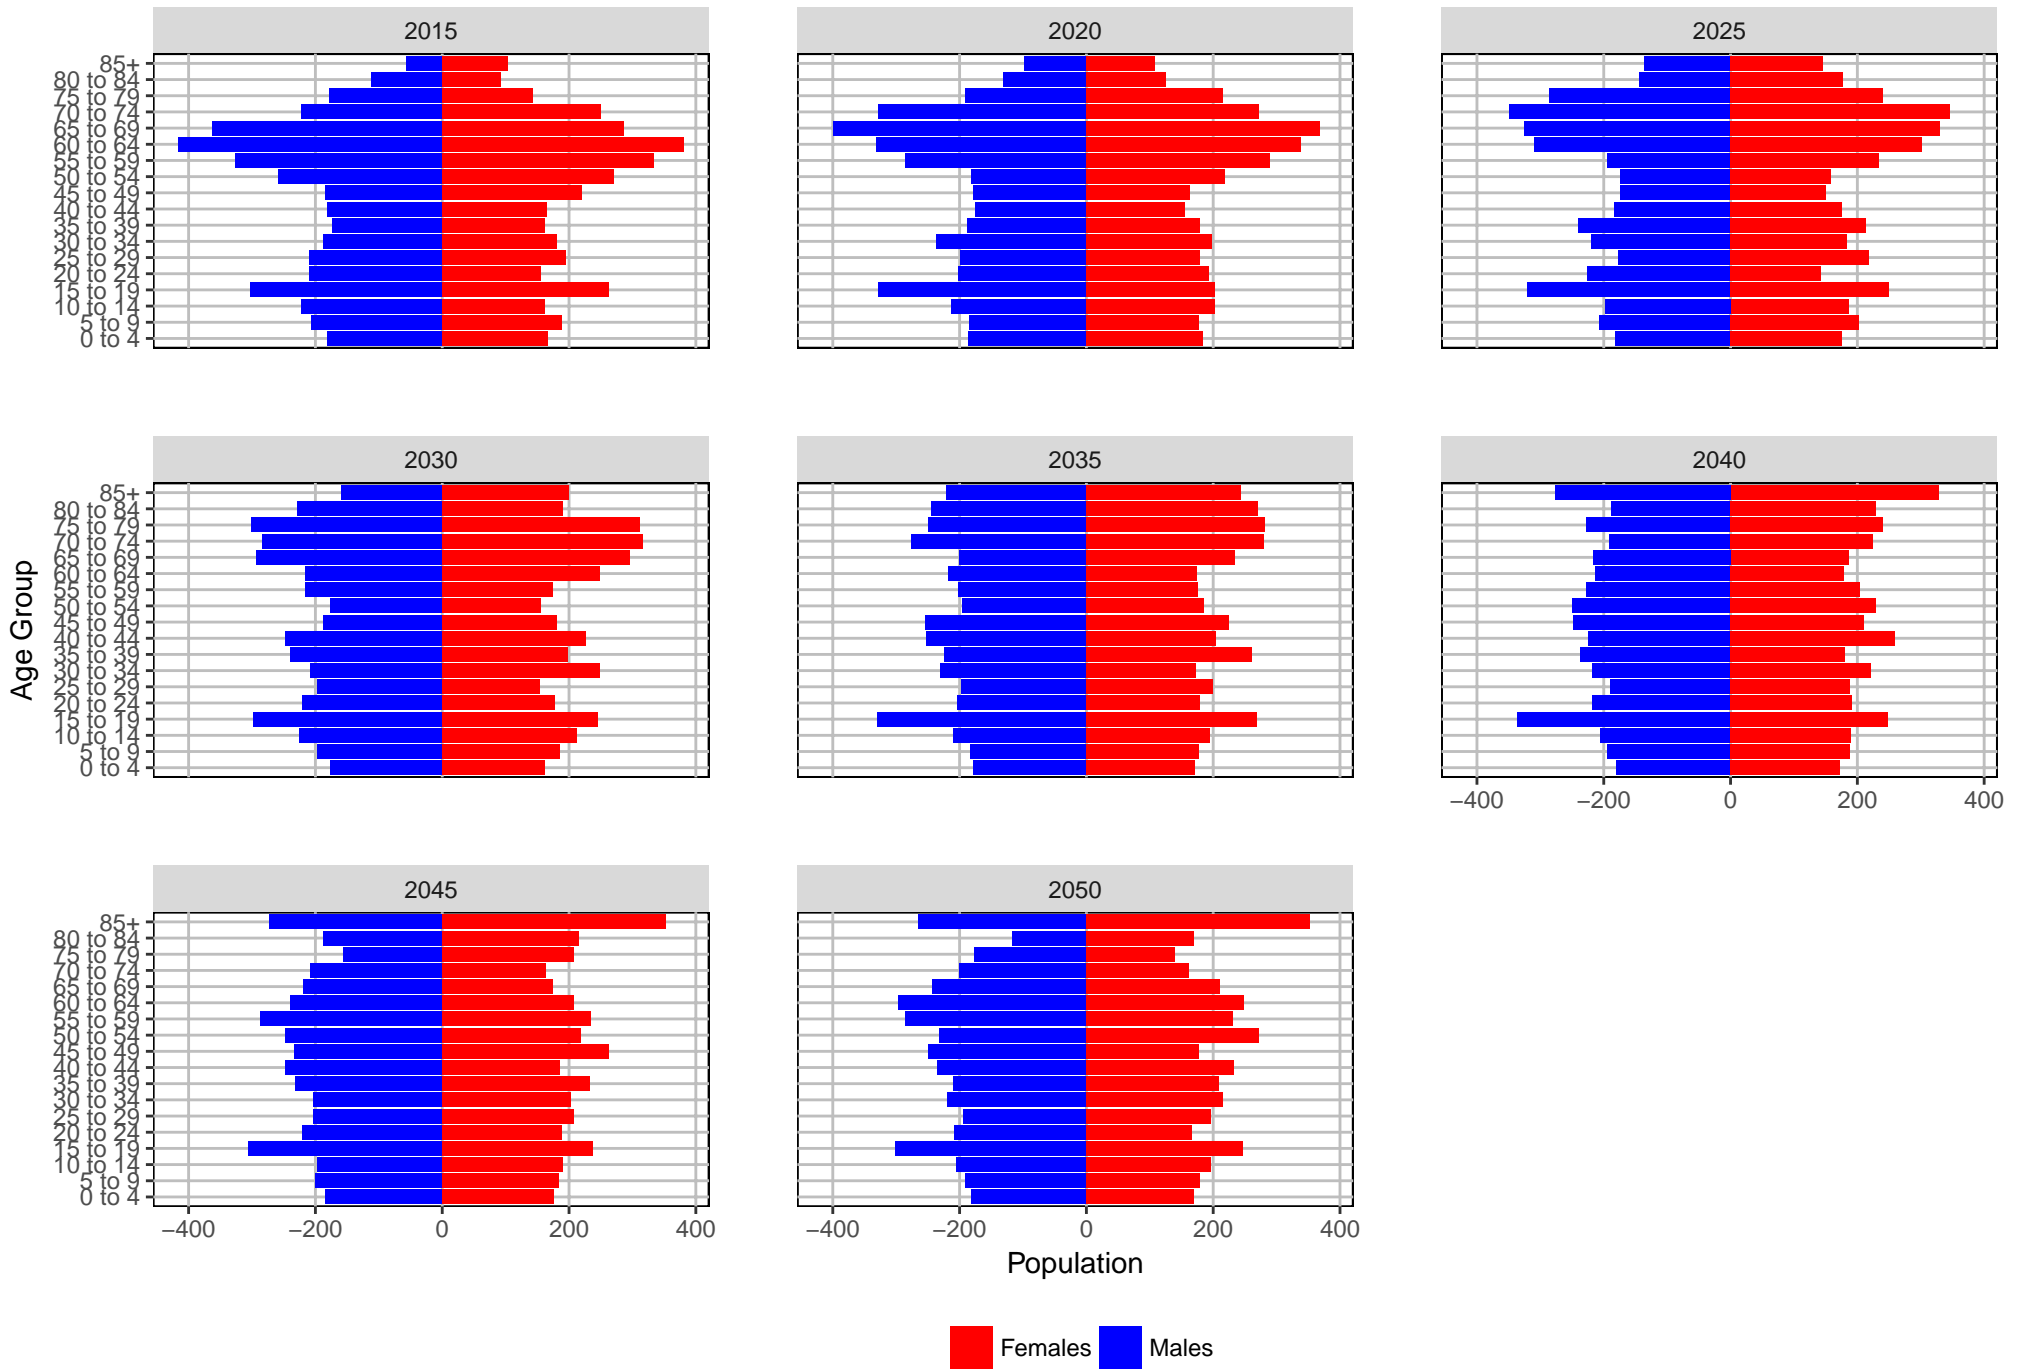

Medium Series Age Distributions

Cowlitz County, 2017 GMA Projections

Medium Series Age Distributions

Douglas County, 2017 GMA Projections

Medium Series Age Distributions

Ferry County, 2017 GMA Projections

Medium Series Age Distributions

Franklin County, 2017 GMA Projections

Medium Series Age Distributions

Garfield County, 2017 GMA Projections

Medium Series Age Distributions

Grant County, 2017 GMA Projections

Medium Series Age Distributions