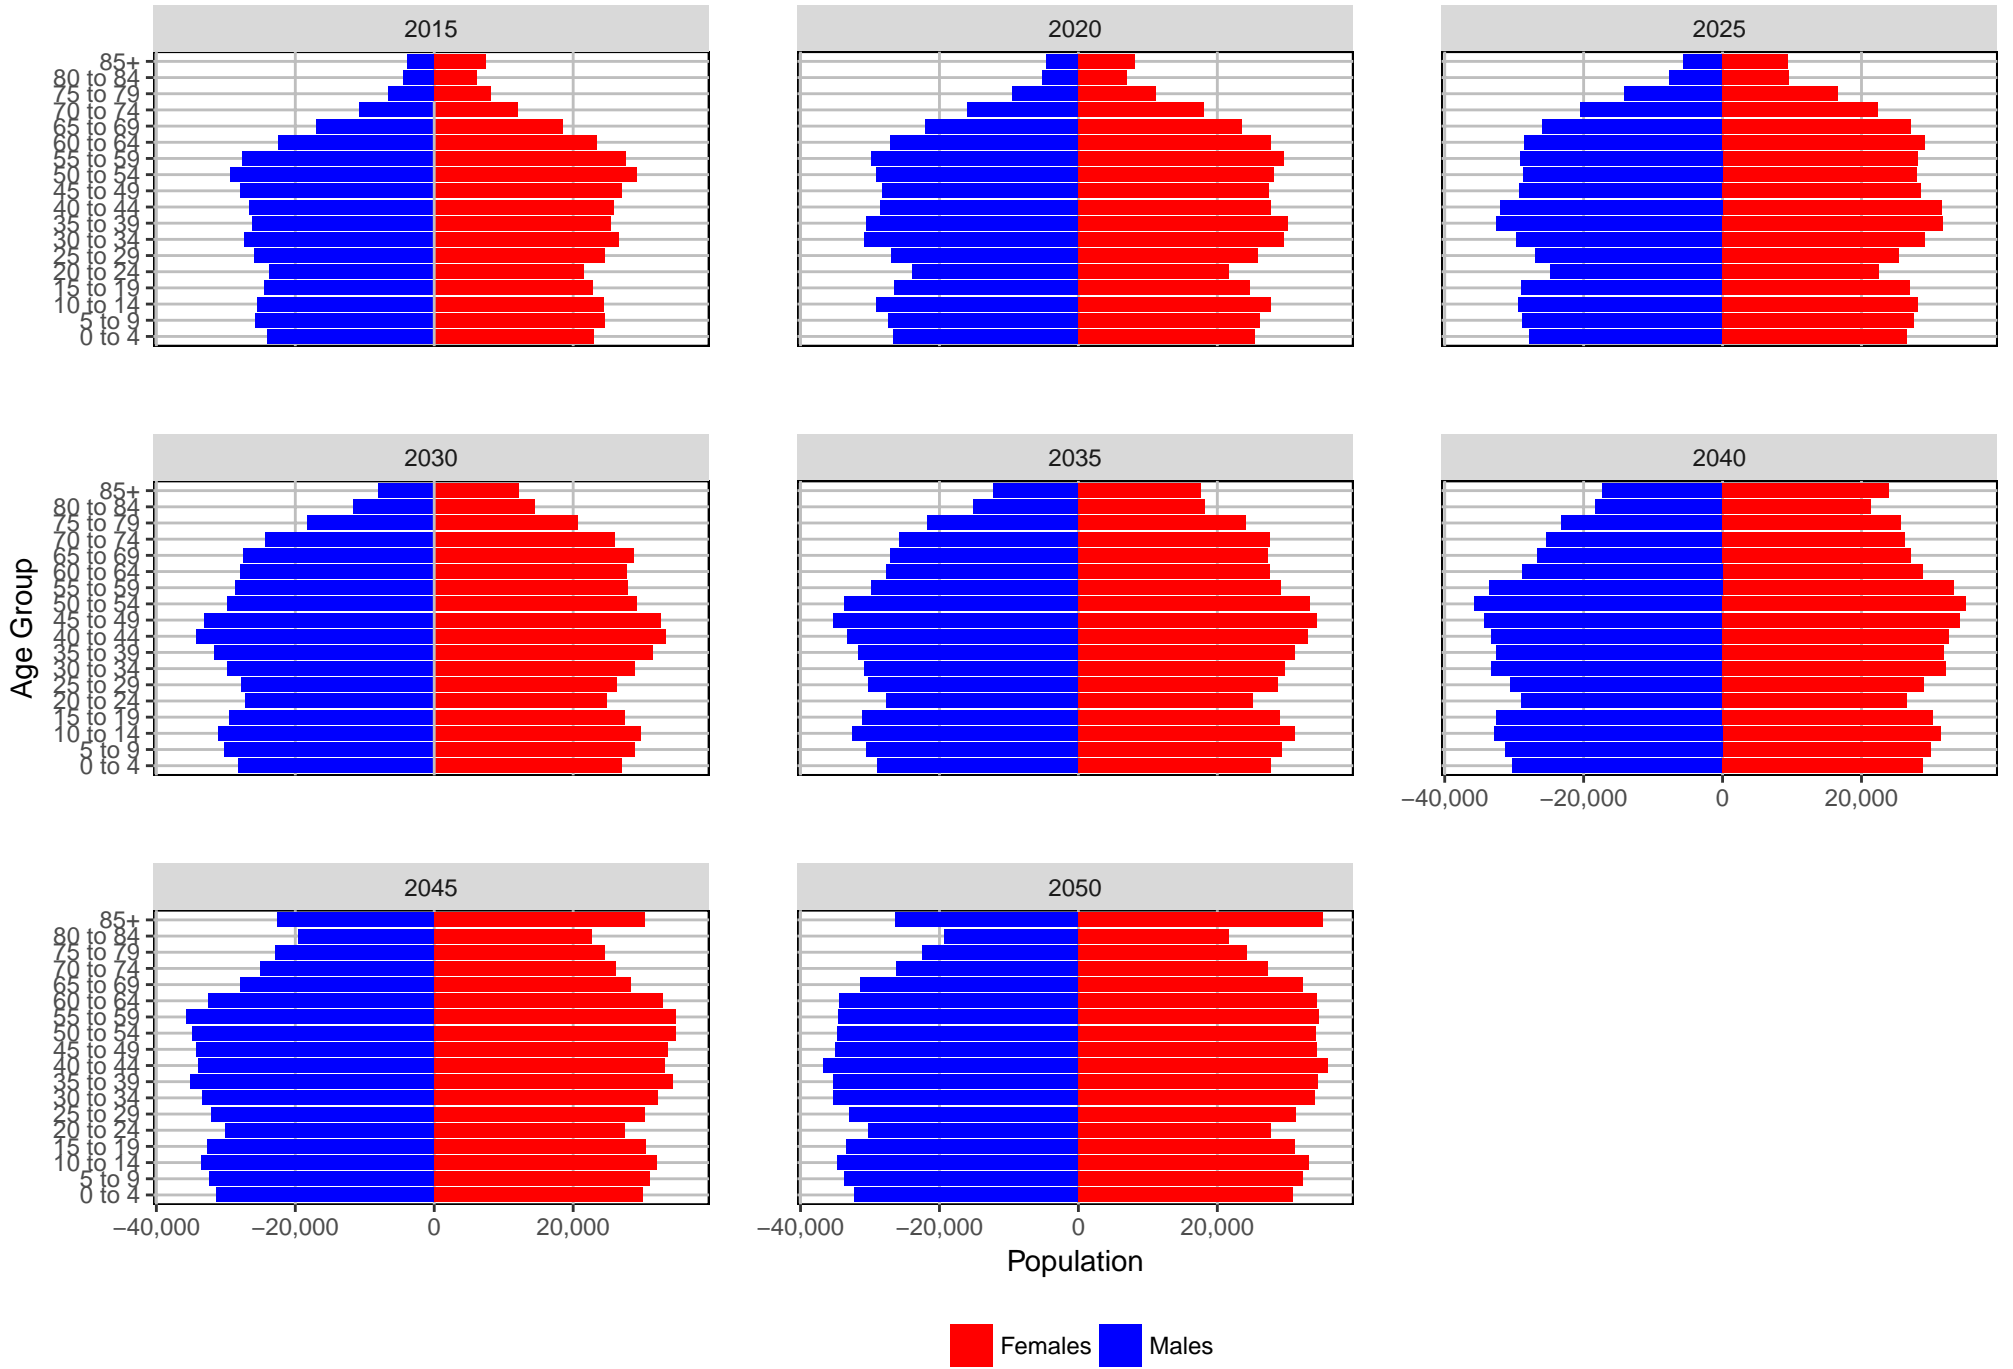

Medium Series Age Distributions

Pierce County, 2017 GMA Projections

Medium Series Age Distributions

San Juan County, 2017 GMA Projections

Medium Series Age Distributions

Skagit County, 2017 GMA Projections

Medium Series Age Distributions

Skamania County, 2017 GMA Projections

Medium Series Age Distributions

Snohomish County, 2017 GMA Projections

Medium Series Age Distributions

Spokane County, 2017 GMA Projections