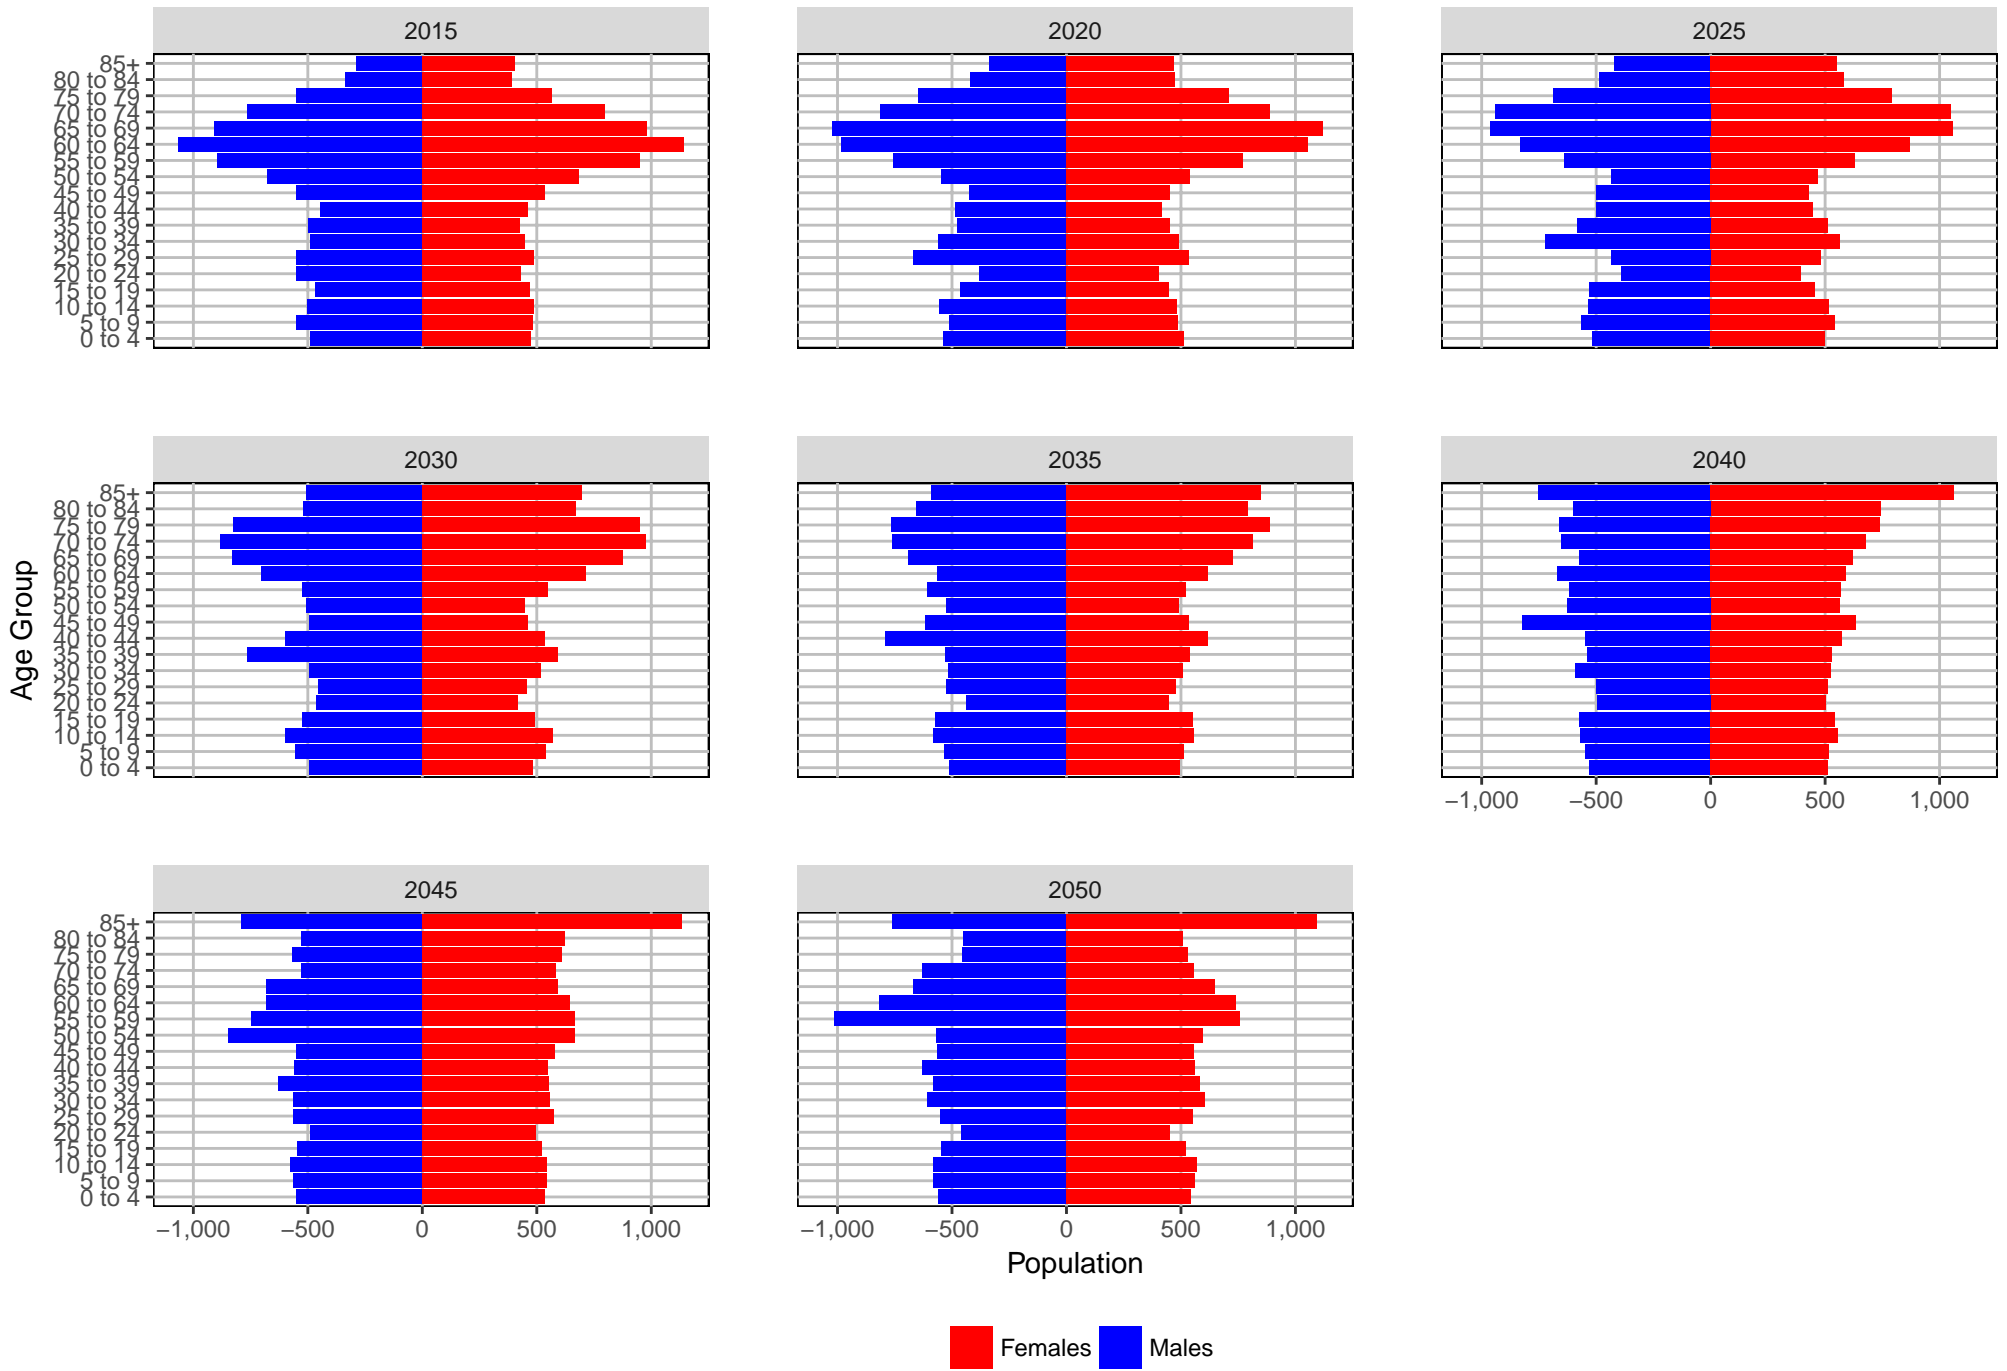

Medium Series Age Distributions

Okanogan County, 2017 GMA Projections

Medium Series Age Distributions

Pacific County, 2017 GMA Projections

Medium Series Age Distributions

Pend Oreille County, 2017 GMA Projections

Medium Series Age Distributions

Pierce County, 2017 GMA Projections

Medium Series Age Distributions

San Juan County, 2017 GMA Projections

Medium Series Age Distributions

Skagit County, 2017 GMA Projections