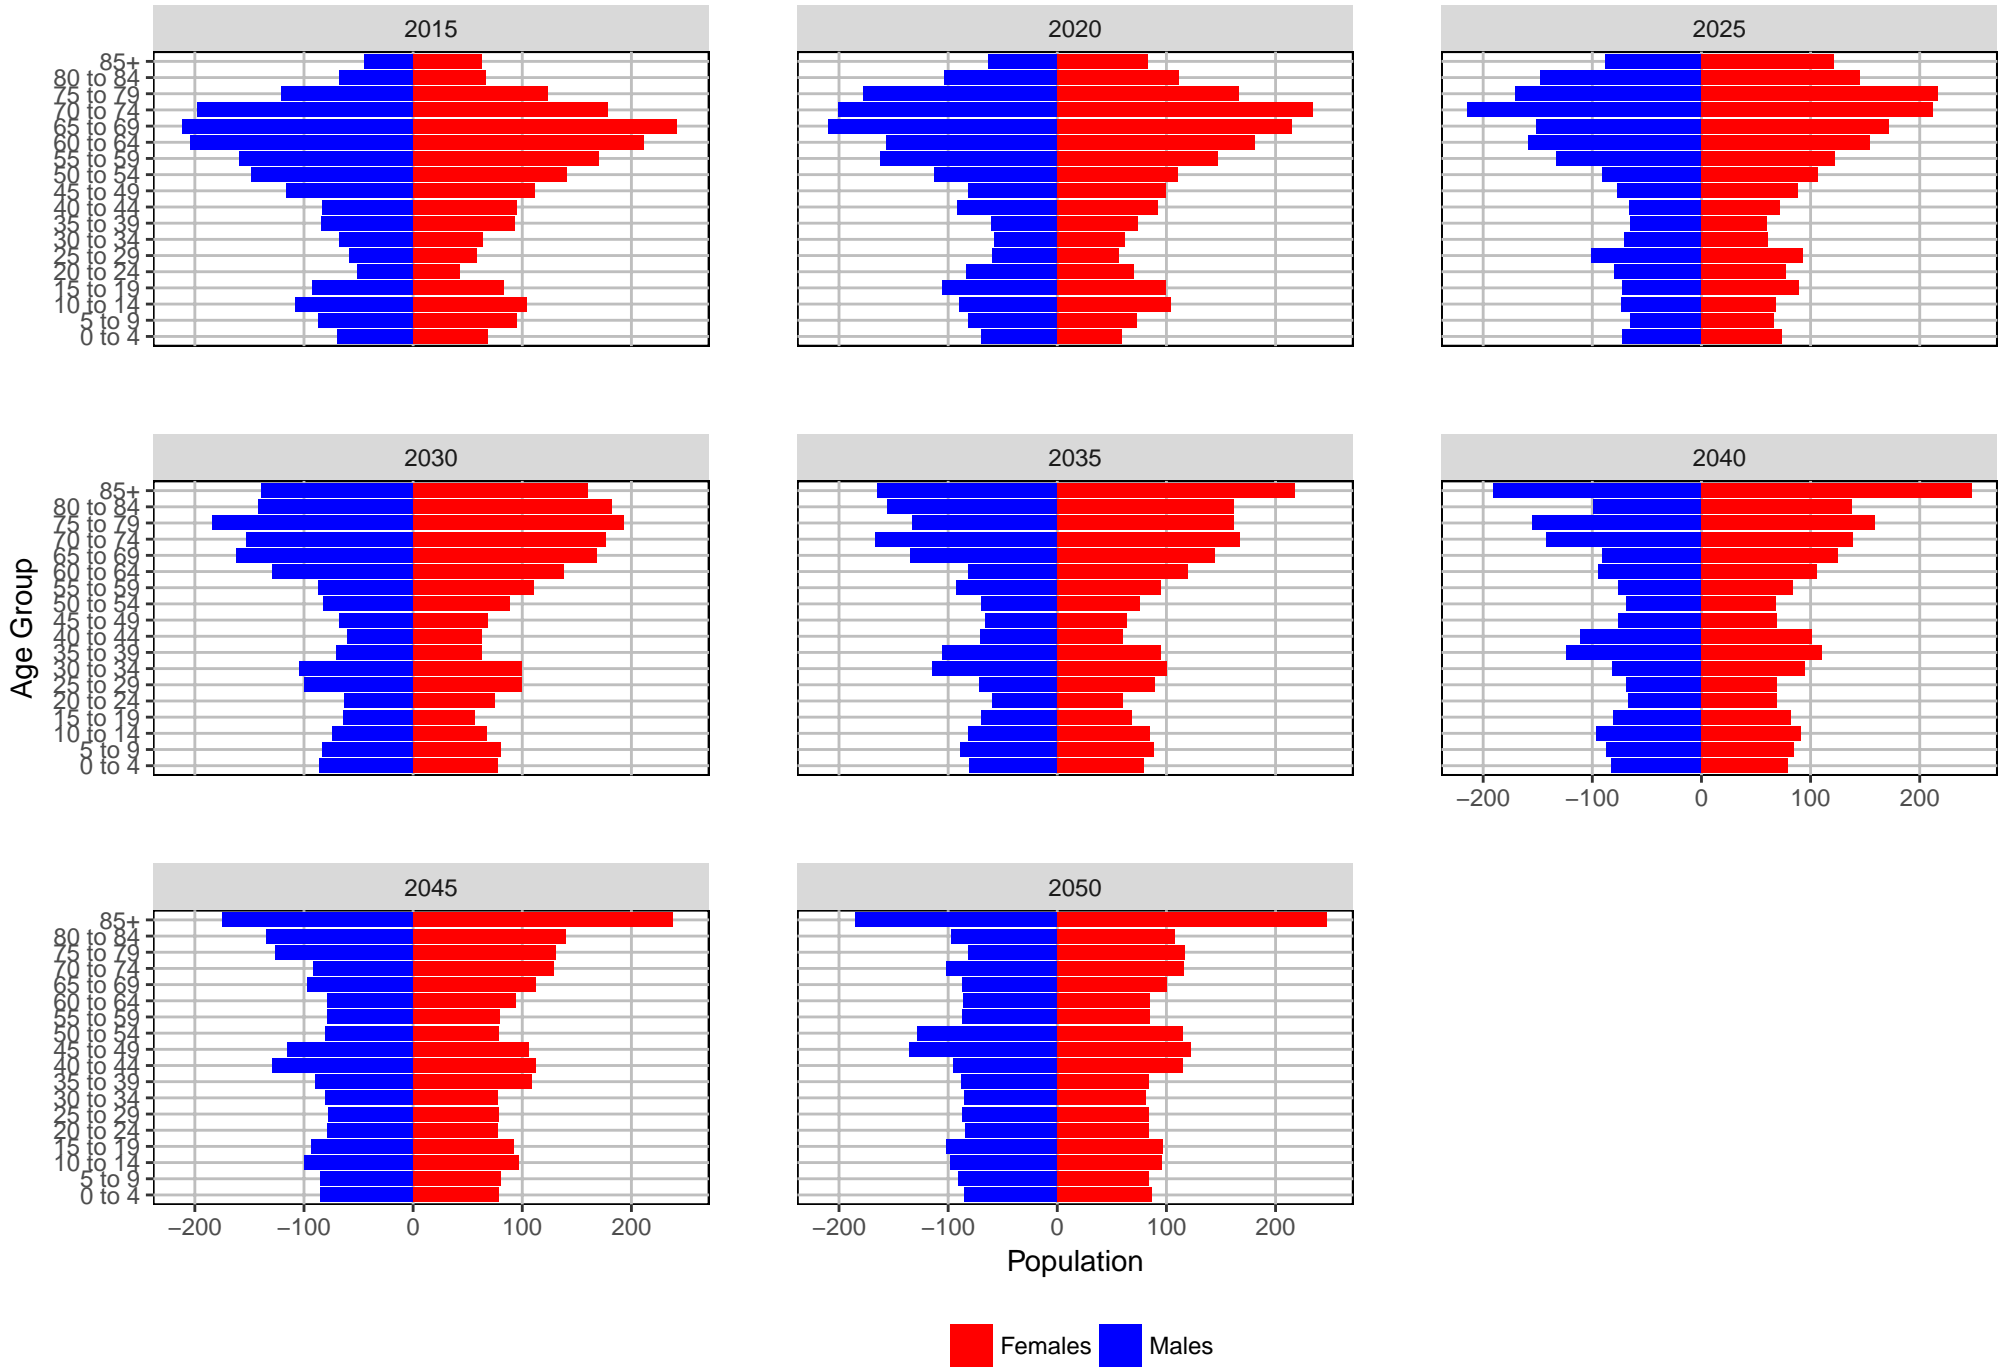

Wahkiakum County, 2017 GMA Projections

Medium Series Age Distributions