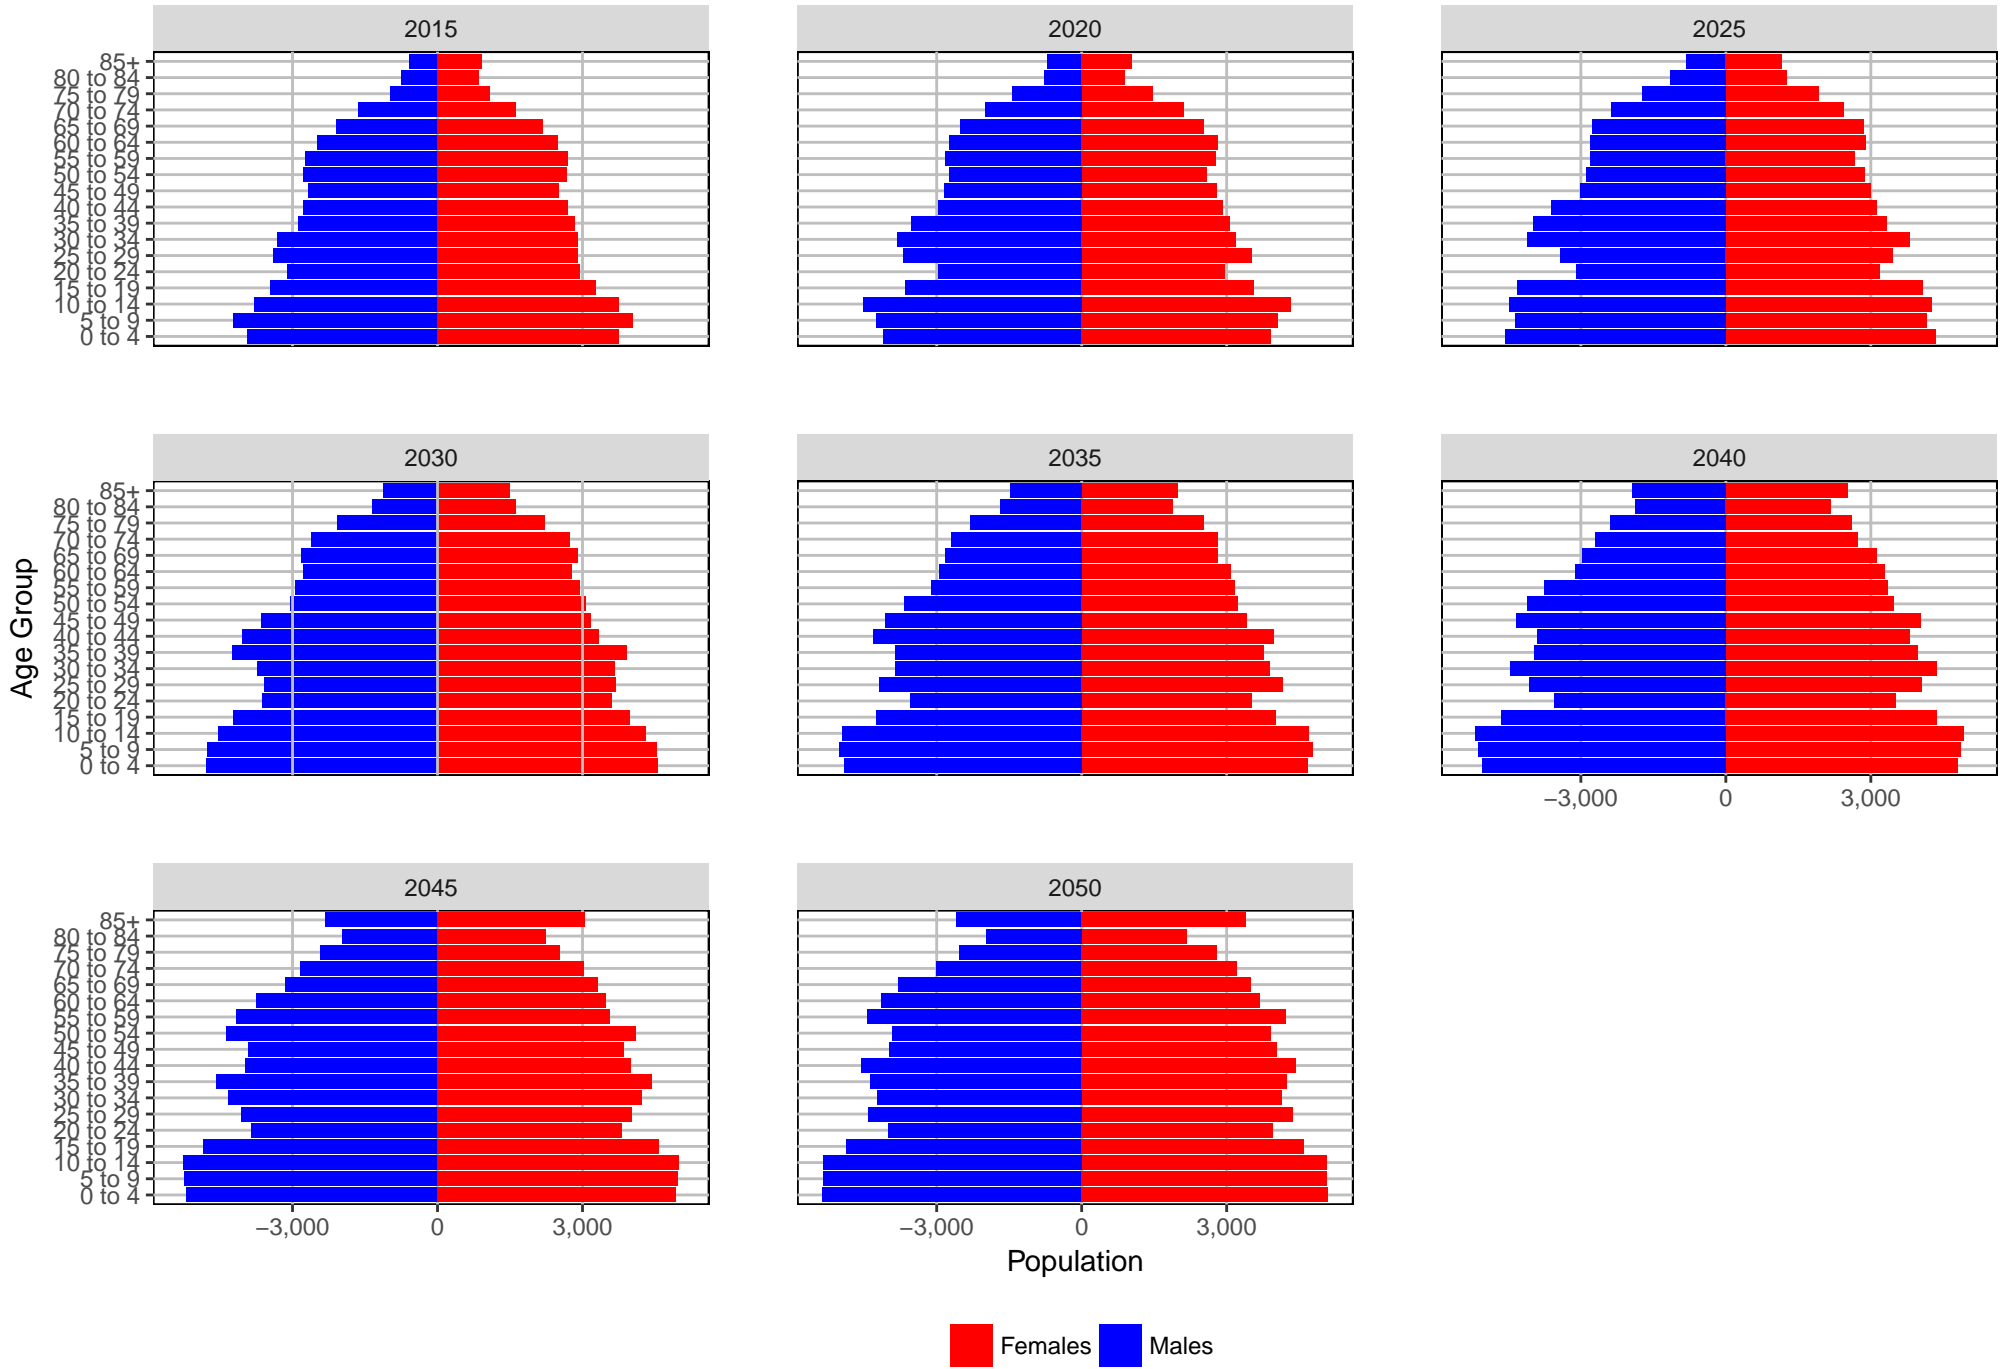

Franklin County, 2017 GMA Projections

Medium Series Age Distributions

Garfield County, 2017 GMA Projections

Medium Series Age Distributions

Grant County, 2017 GMA Projections

Medium Series Age Distributions