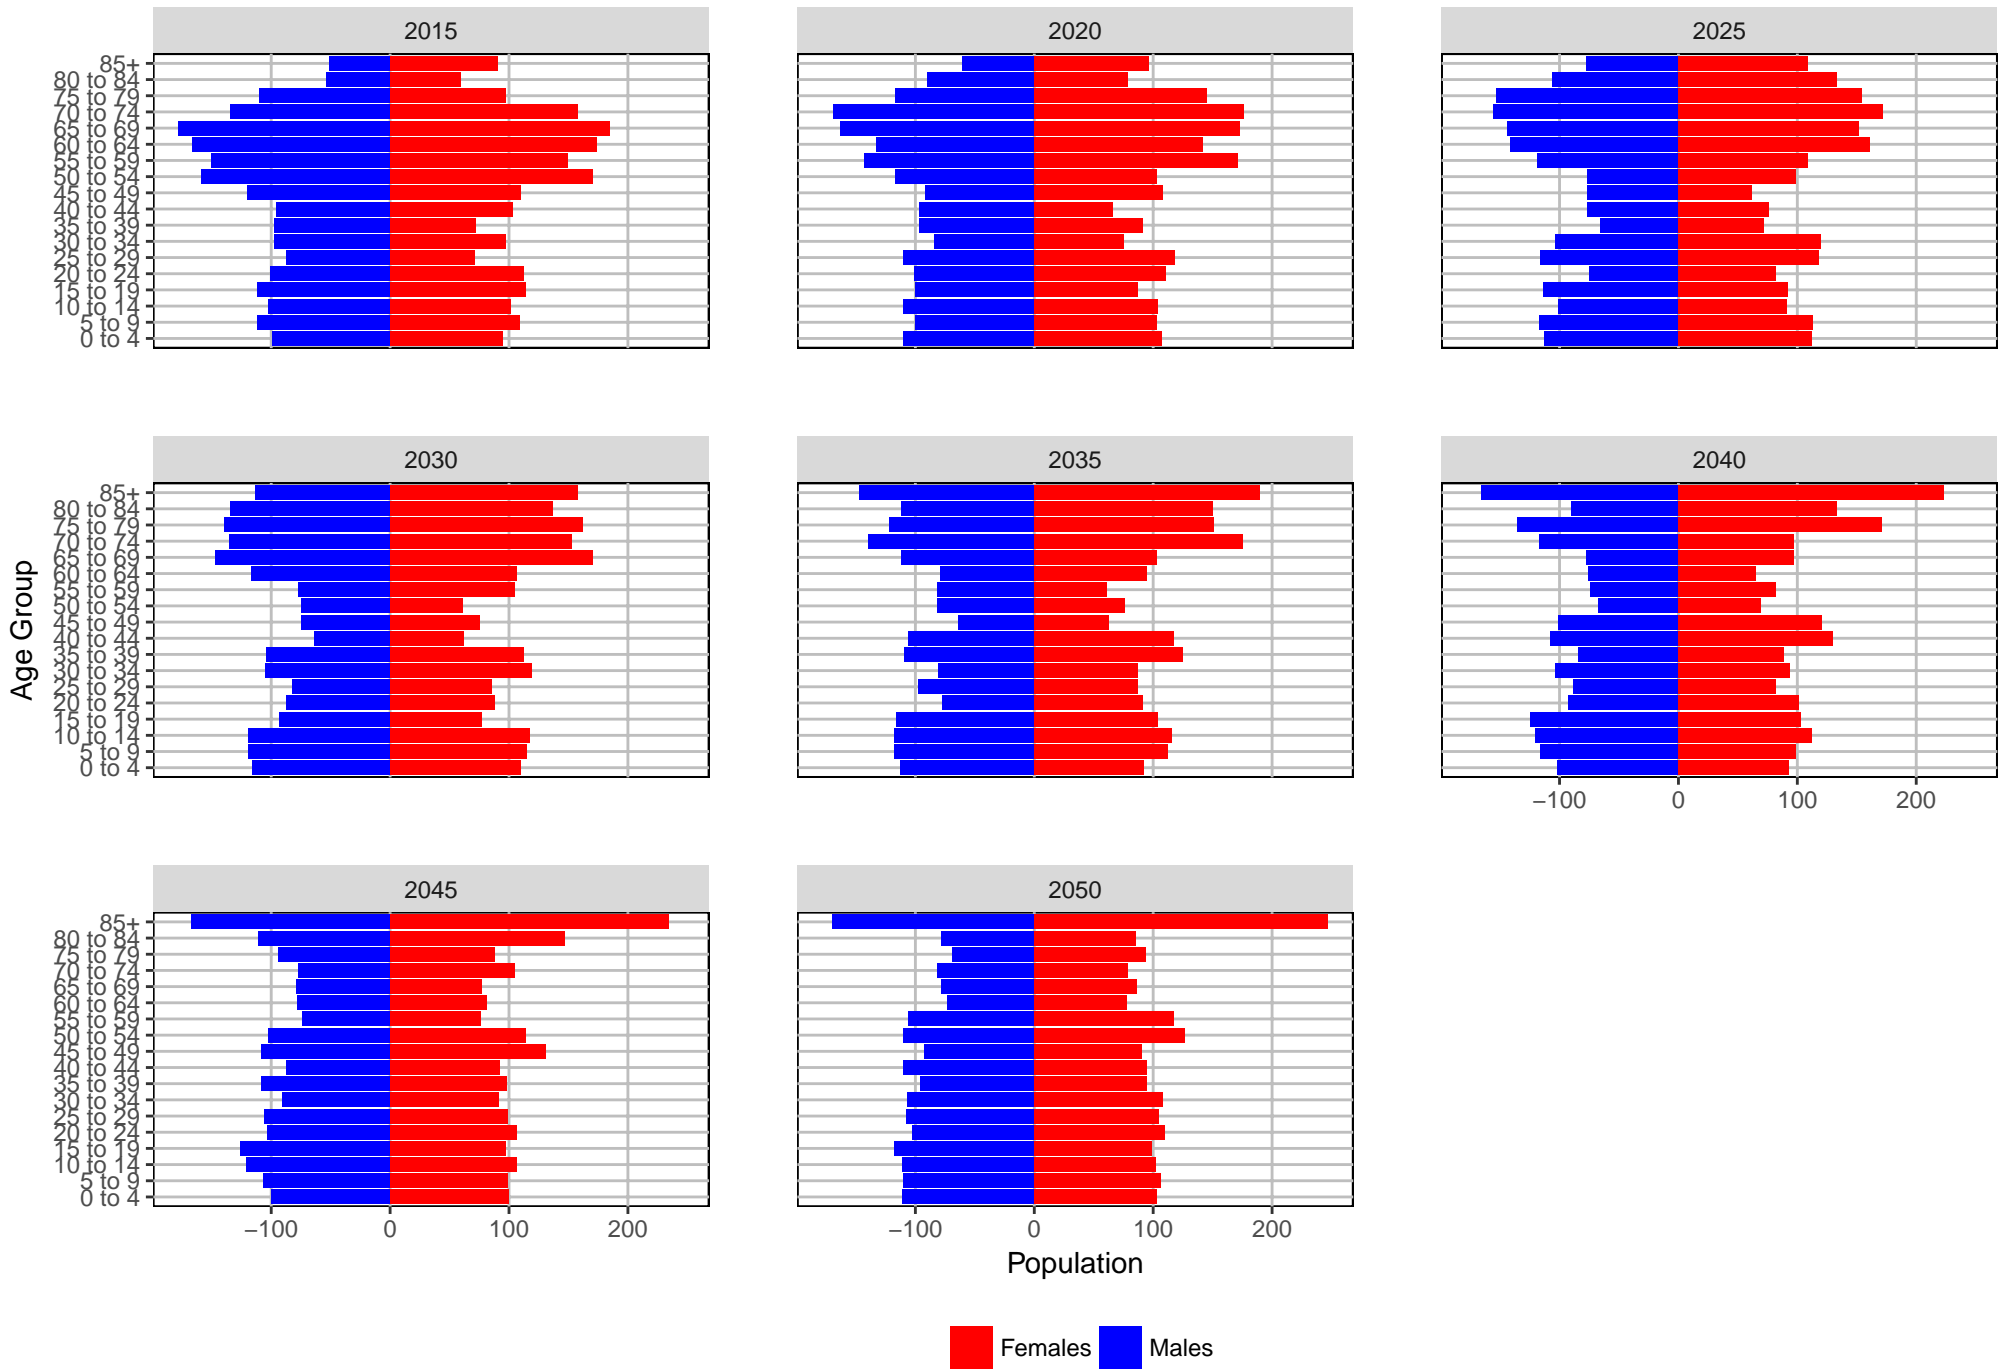

Adams County, 2017 GMA Projections

Medium Series Age Distributions

Asotin County, 2017 GMA Projections

Medium Series Age Distributions

Benton County, 2017 GMA Projections

Medium Series Age Distributions

Chelan County, 2017 GMA Projections

Medium Series Age Distributions

Clallam County, 2017 GMA Projections

Medium Series Age Distributions

Clark County, 2017 GMA Projections

Medium Series Age Distributions

Columbia County, 2017 GMA Projections

Medium Series Age Distributions

Cowlitz County, 2017 GMA Projections

Medium Series Age Distributions

Douglas County, 2017 GMA Projections

Medium Series Age Distributions

Ferry County, 2017 GMA Projections

Medium Series Age Distributions