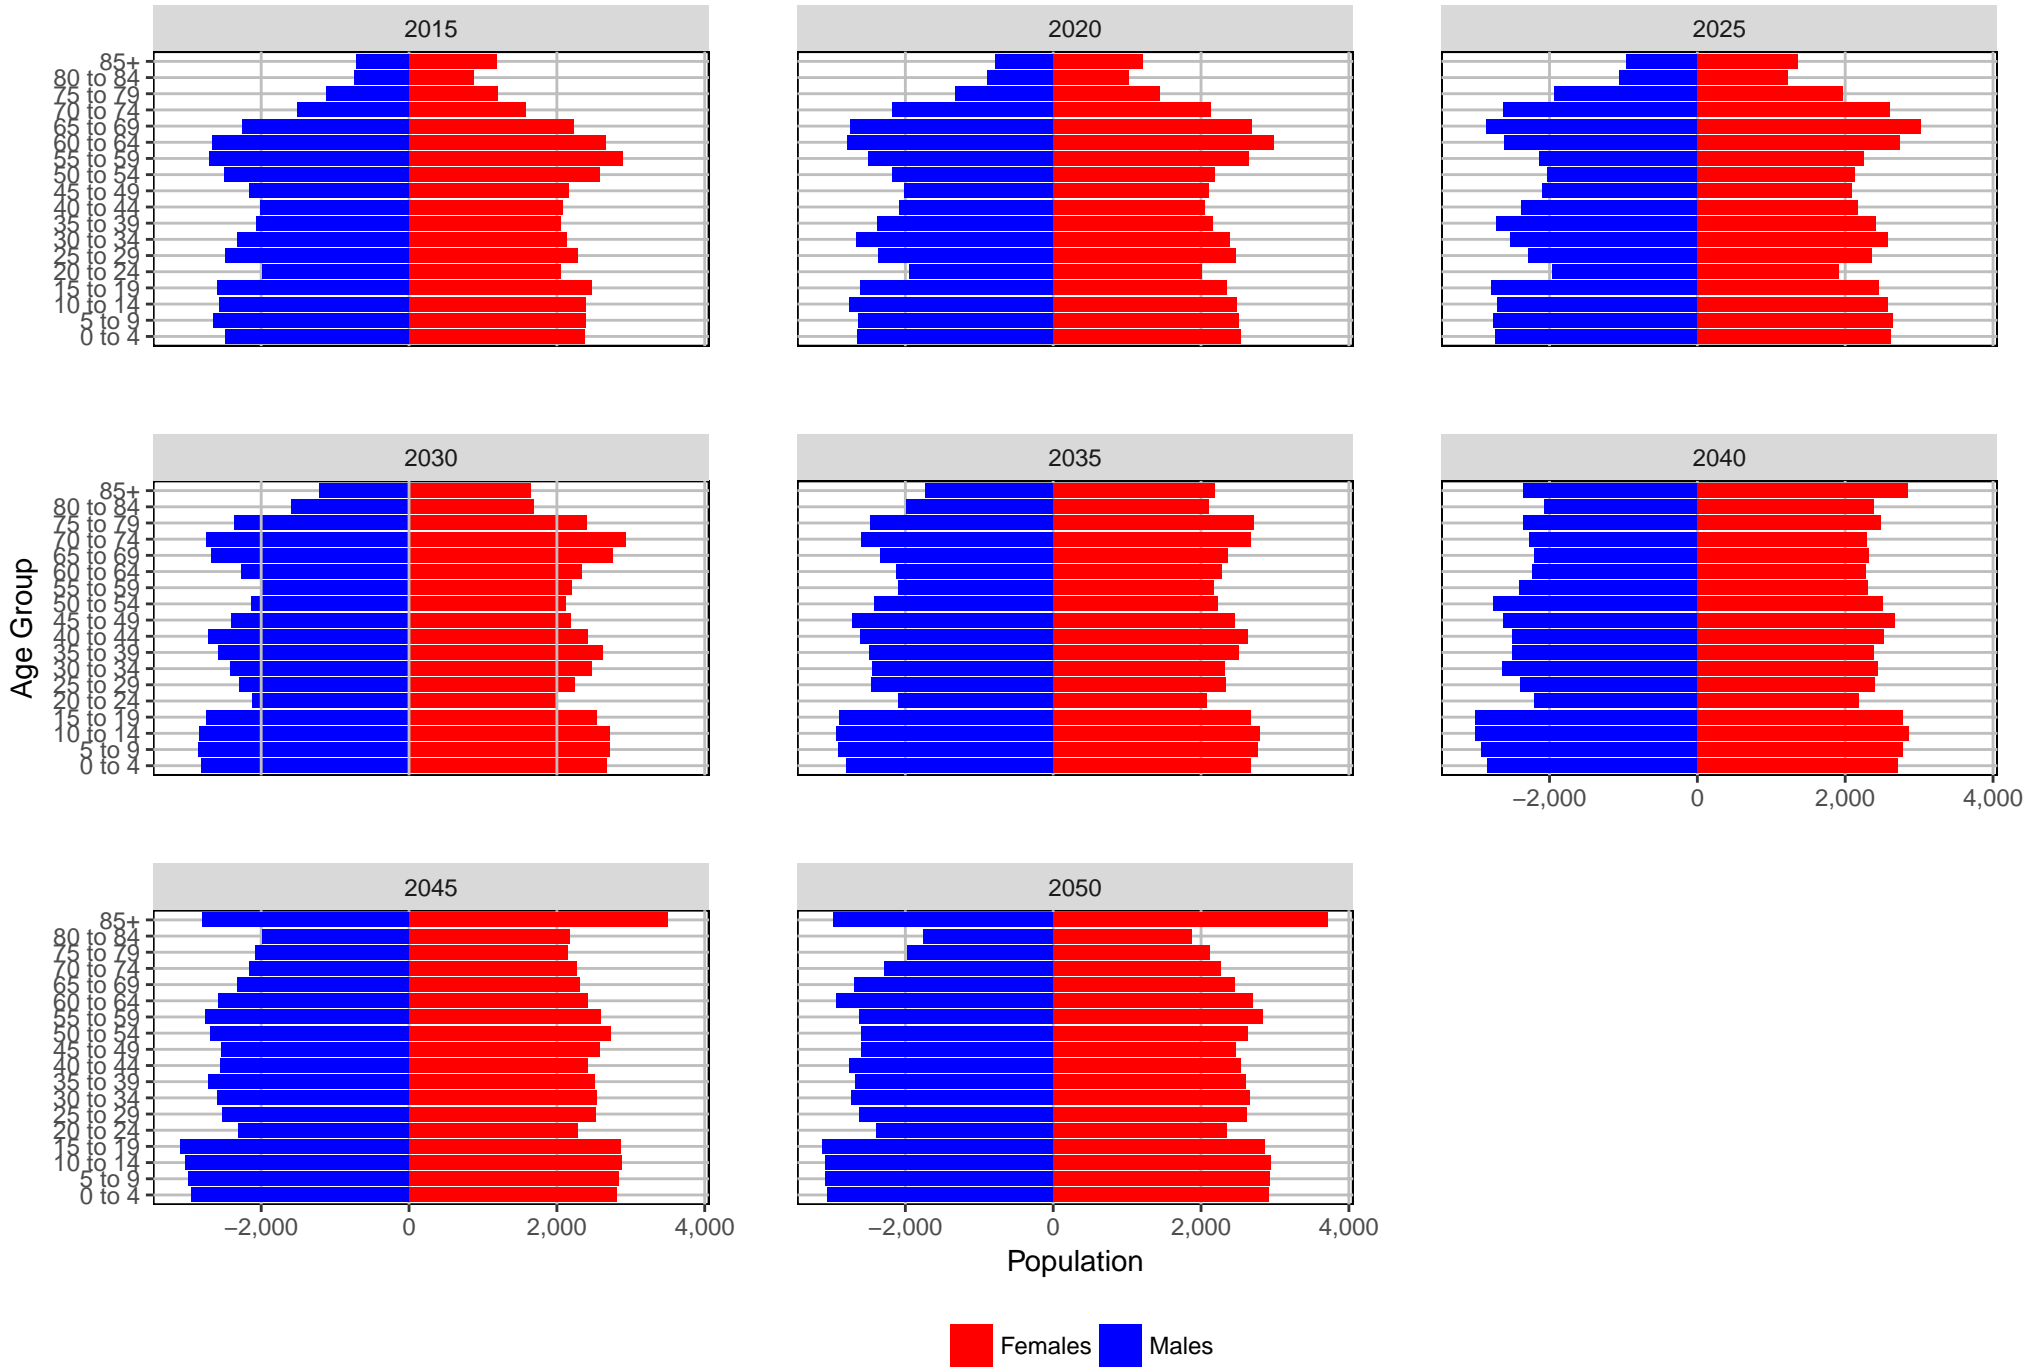

Adams County, 2017 GMA Projections

Medium Series Age Distributions

Asotin County, 2017 GMA Projections

Medium Series Age Distributions

Benton County, 2017 GMA Projections

Medium Series Age Distributions

Chelan County, 2017 GMA Projections

Medium Series Age Distributions

Clallam County, 2017 GMA Projections

Medium Series Age Distributions

Clark County, 2017 GMA Projections

Medium Series Age Distributions

Columbia County, 2017 GMA Projections