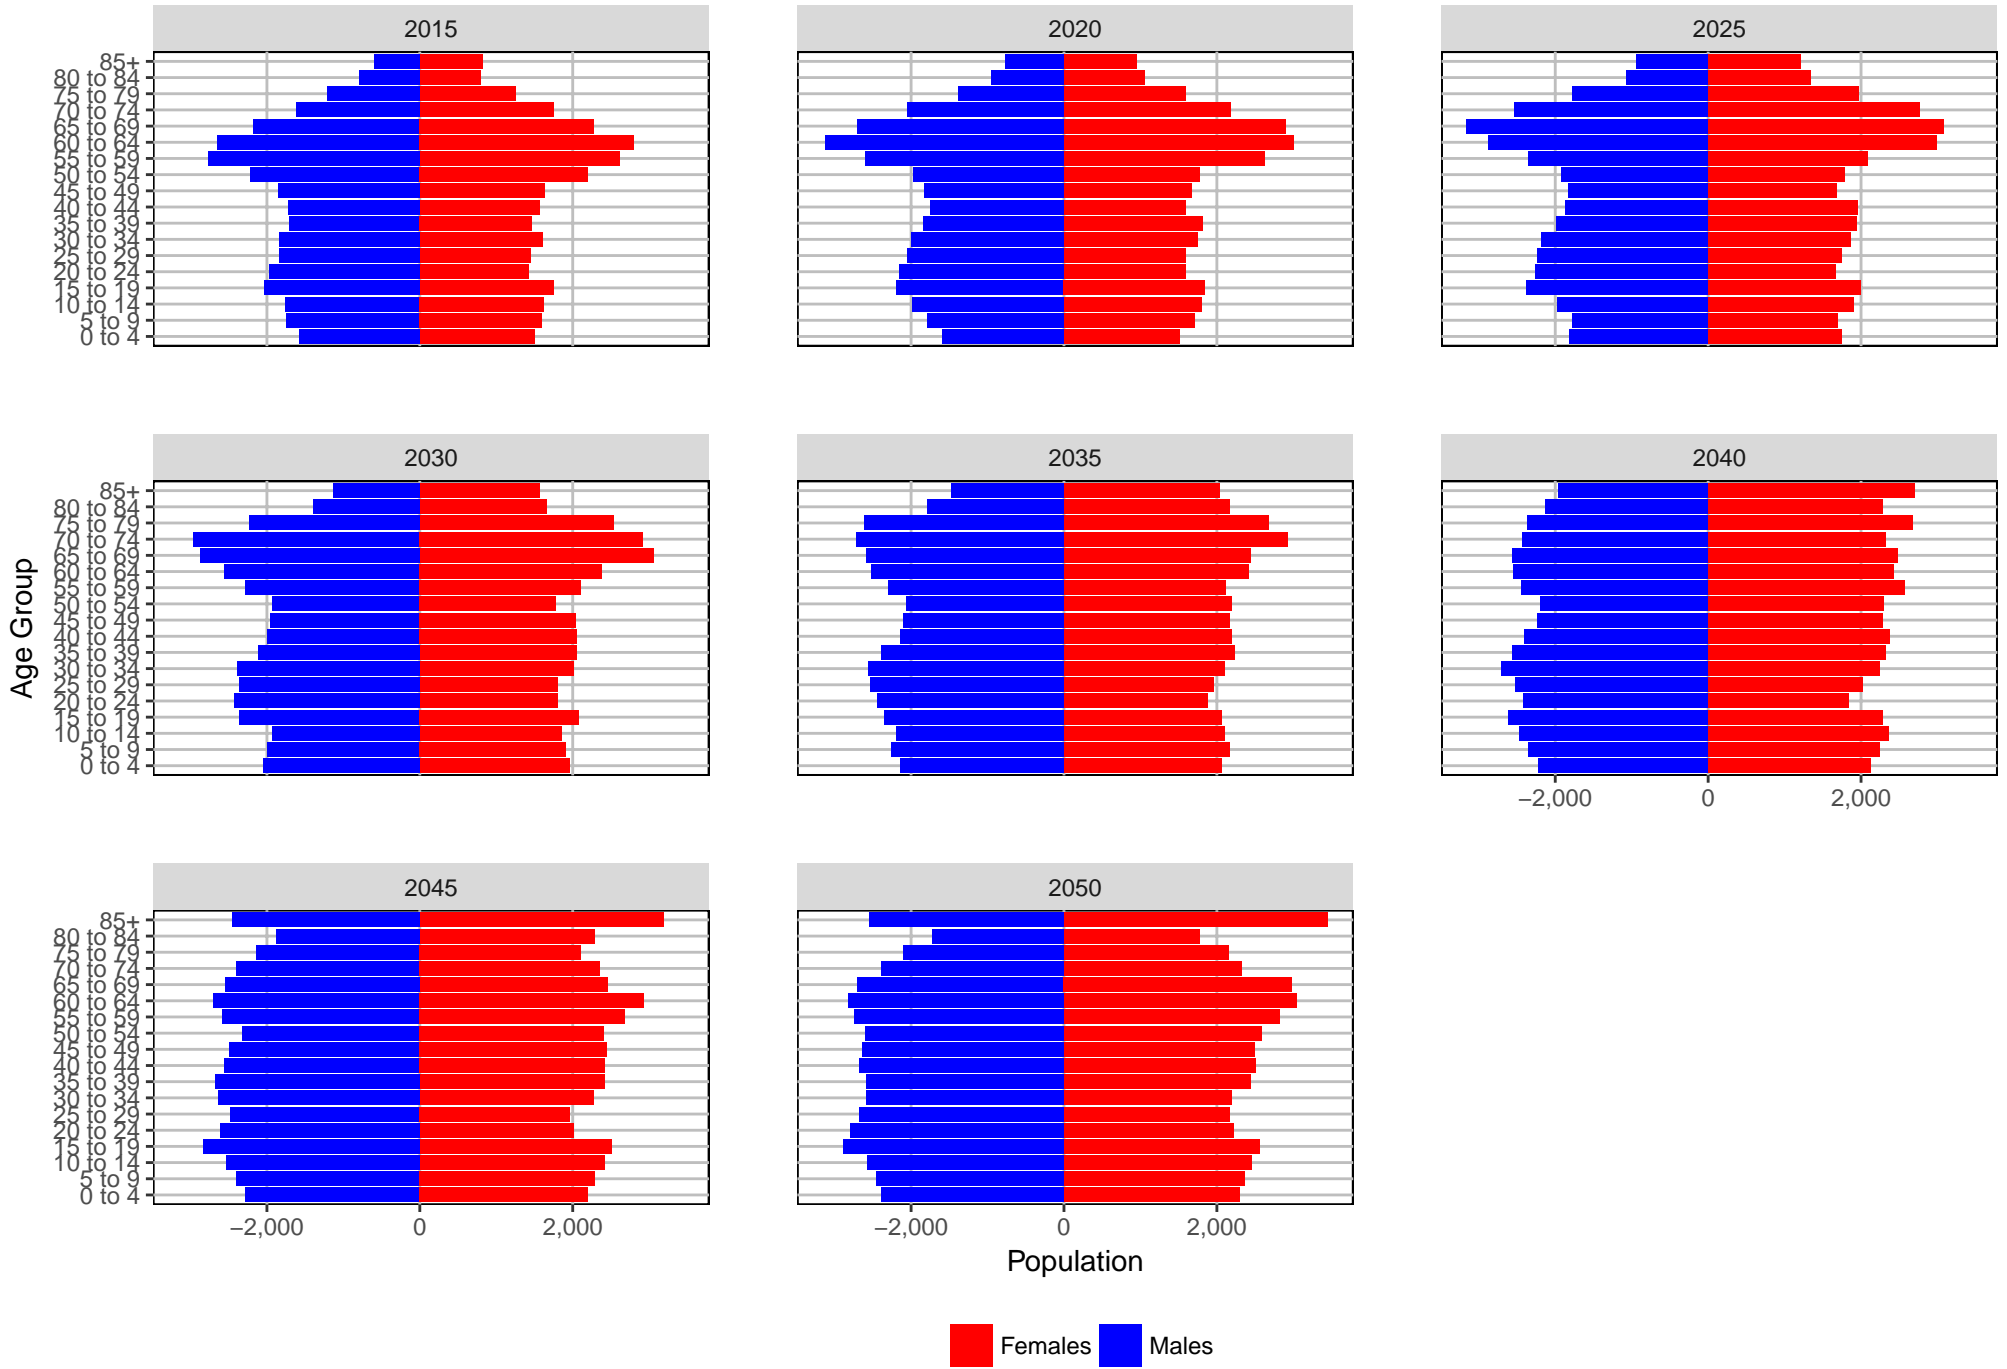

Mason County, 2017 GMA Projections

Medium Series Age Distributions