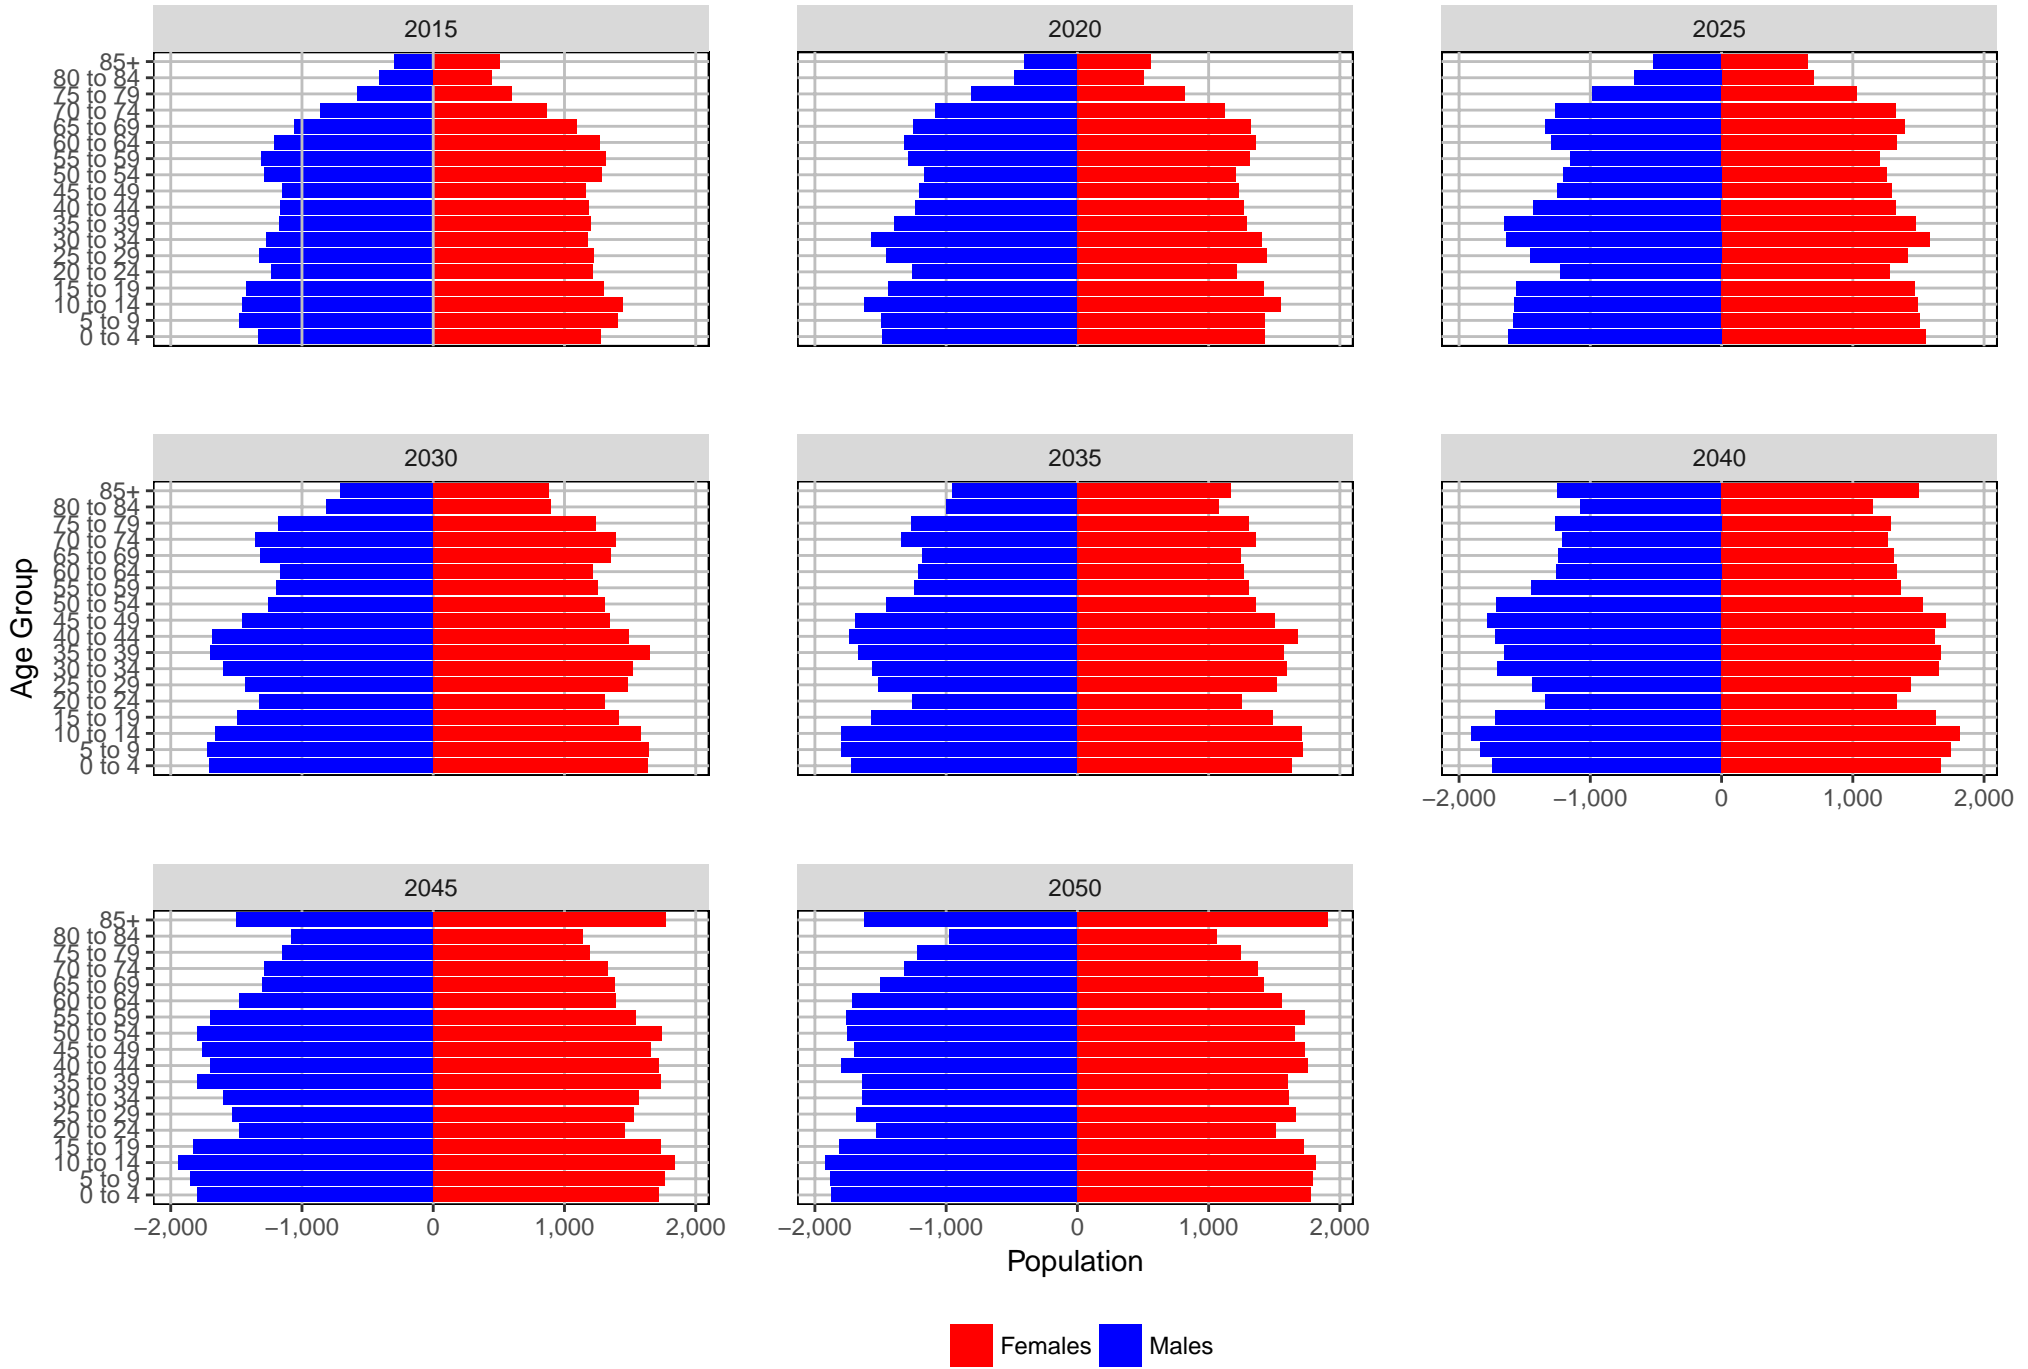

Medium Series Age Distributions

Cowlitz County, 2017 GMA Projections

Medium Series Age Distributions

Douglas County, 2017 GMA Projections

Medium Series Age Distributions

Ferry County, 2017 GMA Projections

Medium Series Age Distributions

Franklin County, 2017 GMA Projections

Medium Series Age Distributions

Garfield County, 2017 GMA Projections

Medium Series Age Distributions

Grant County, 2017 GMA Projections

Medium Series Age Distributions