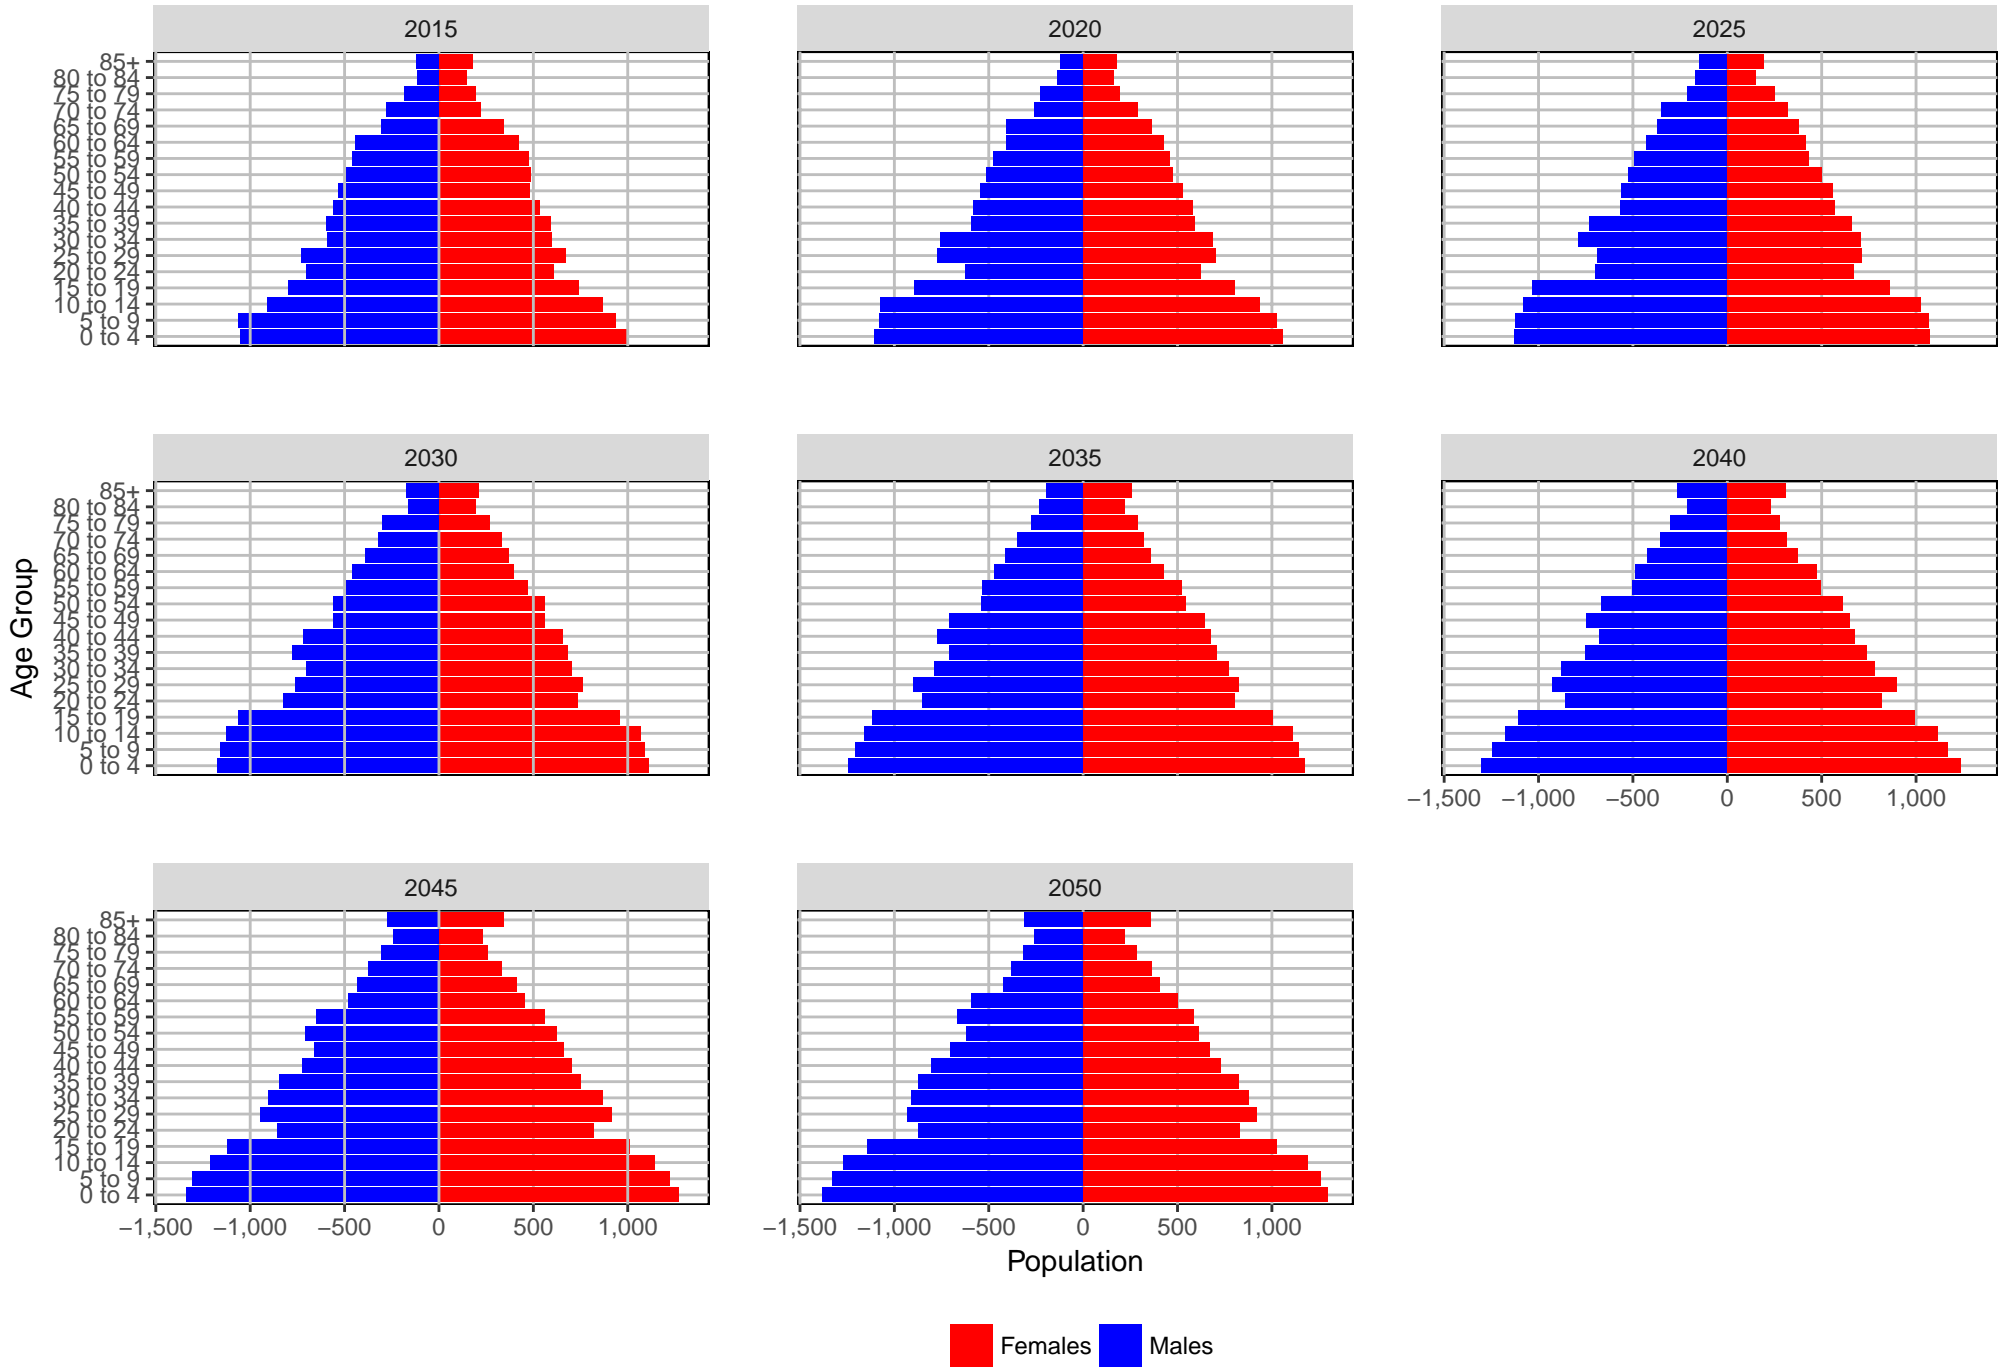

Adams County, 2017 GMA Projections

Medium Series Age Distributions

Asotin County, 2017 GMA Projections

Medium Series Age Distributions

Benton County, 2017 GMA Projections

Medium Series Age Distributions

Chelan County, 2017 GMA Projections

Medium Series Age Distributions

Clallam County, 2017 GMA Projections

Medium Series Age Distributions

Clark County, 2017 GMA Projections

Medium Series Age Distributions

Columbia County, 2017 GMA Projections