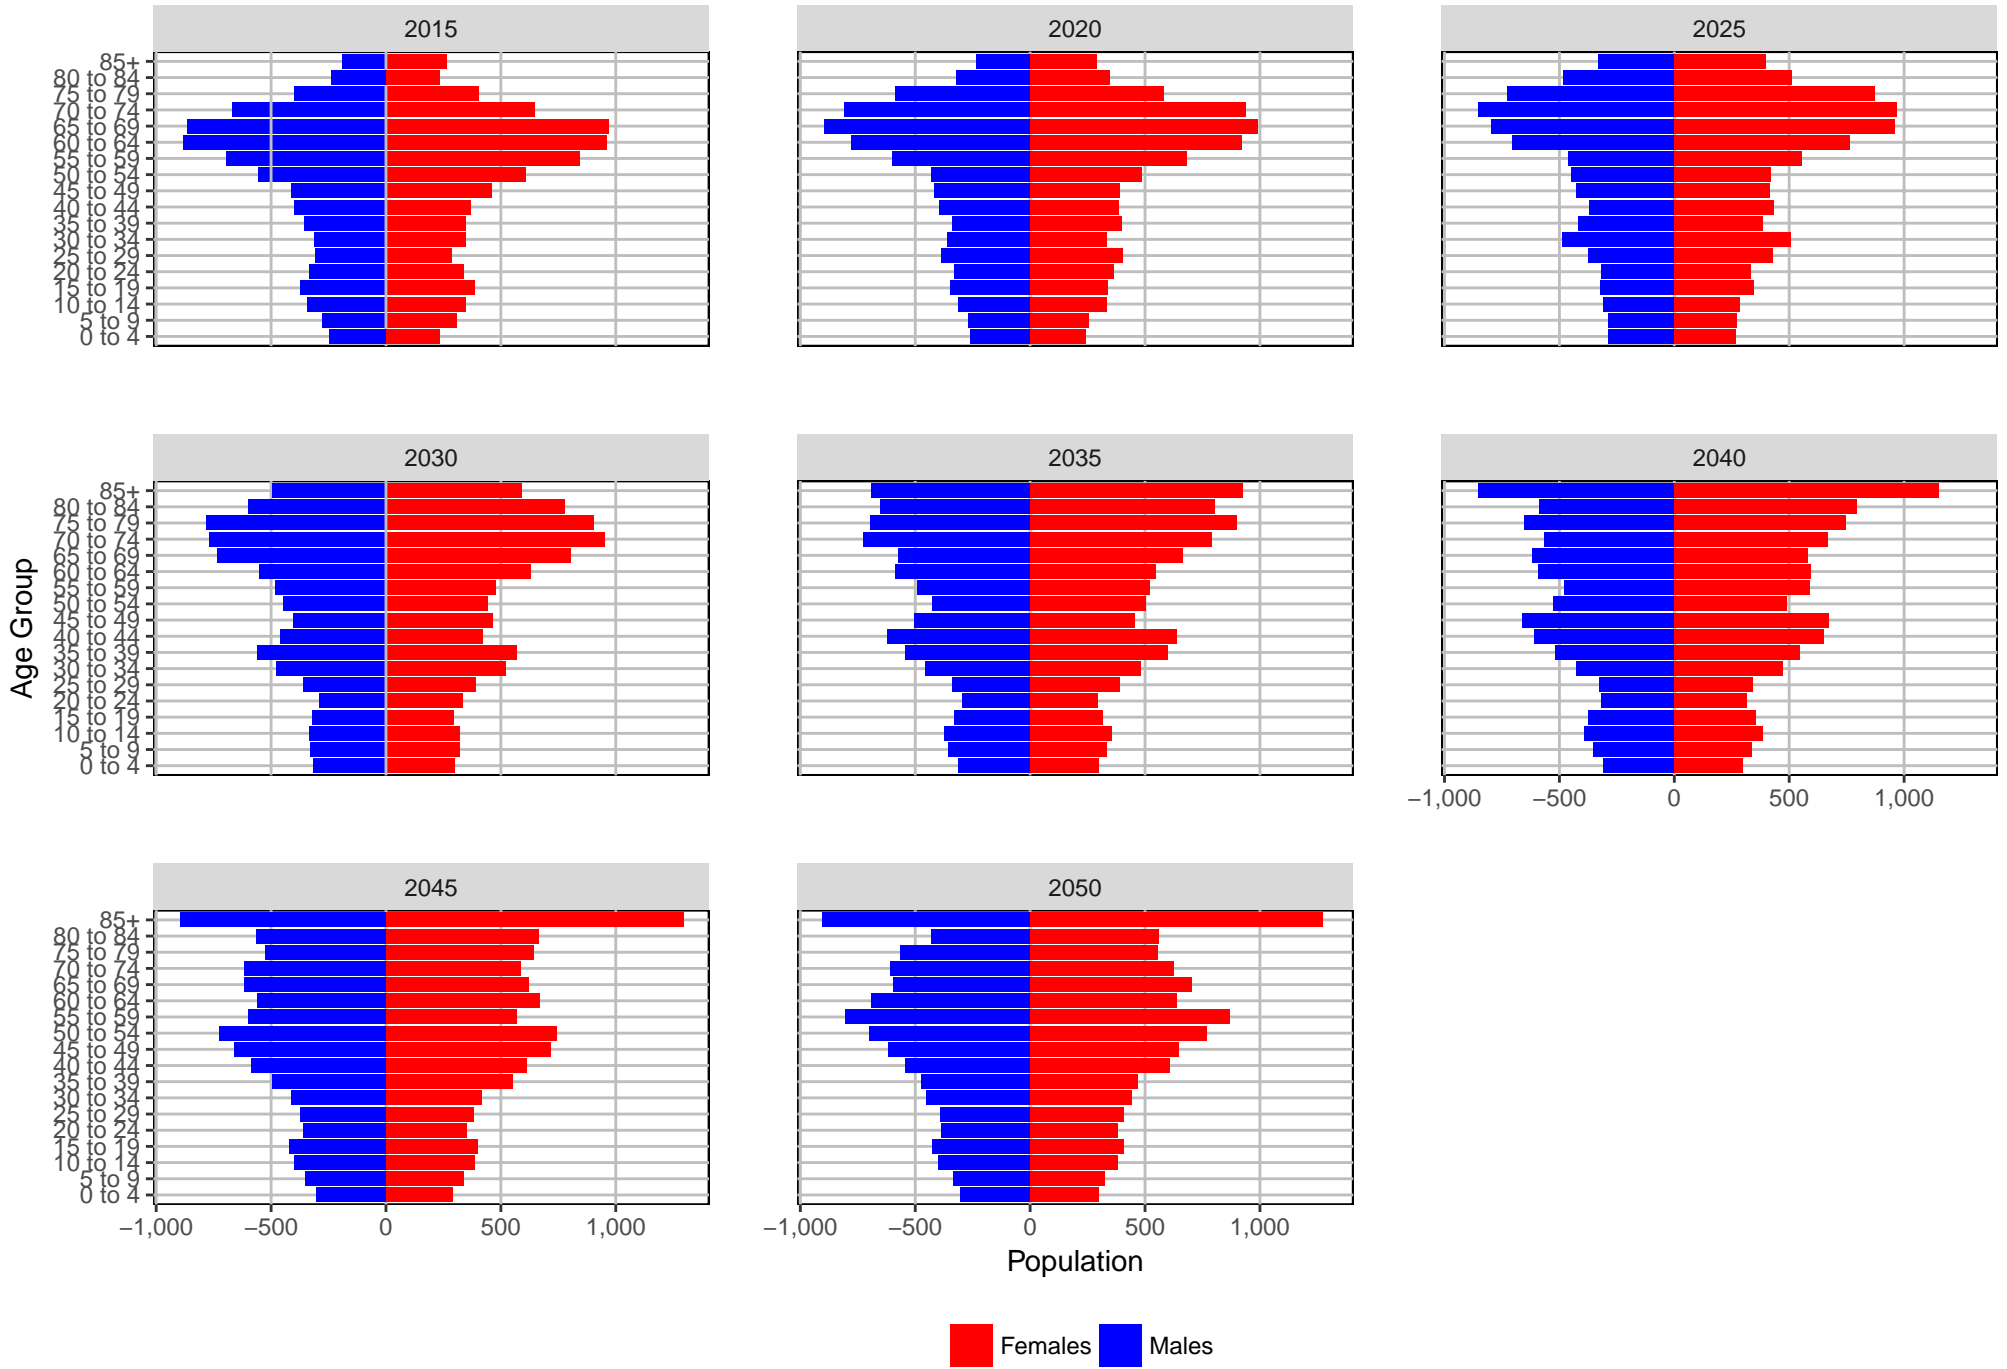

Medium Series Age Distributions

Pierce County, 2017 GMA Projections

Medium Series Age Distributions

San Juan County, 2017 GMA Projections

Medium Series Age Distributions

Skagit County, 2017 GMA Projections