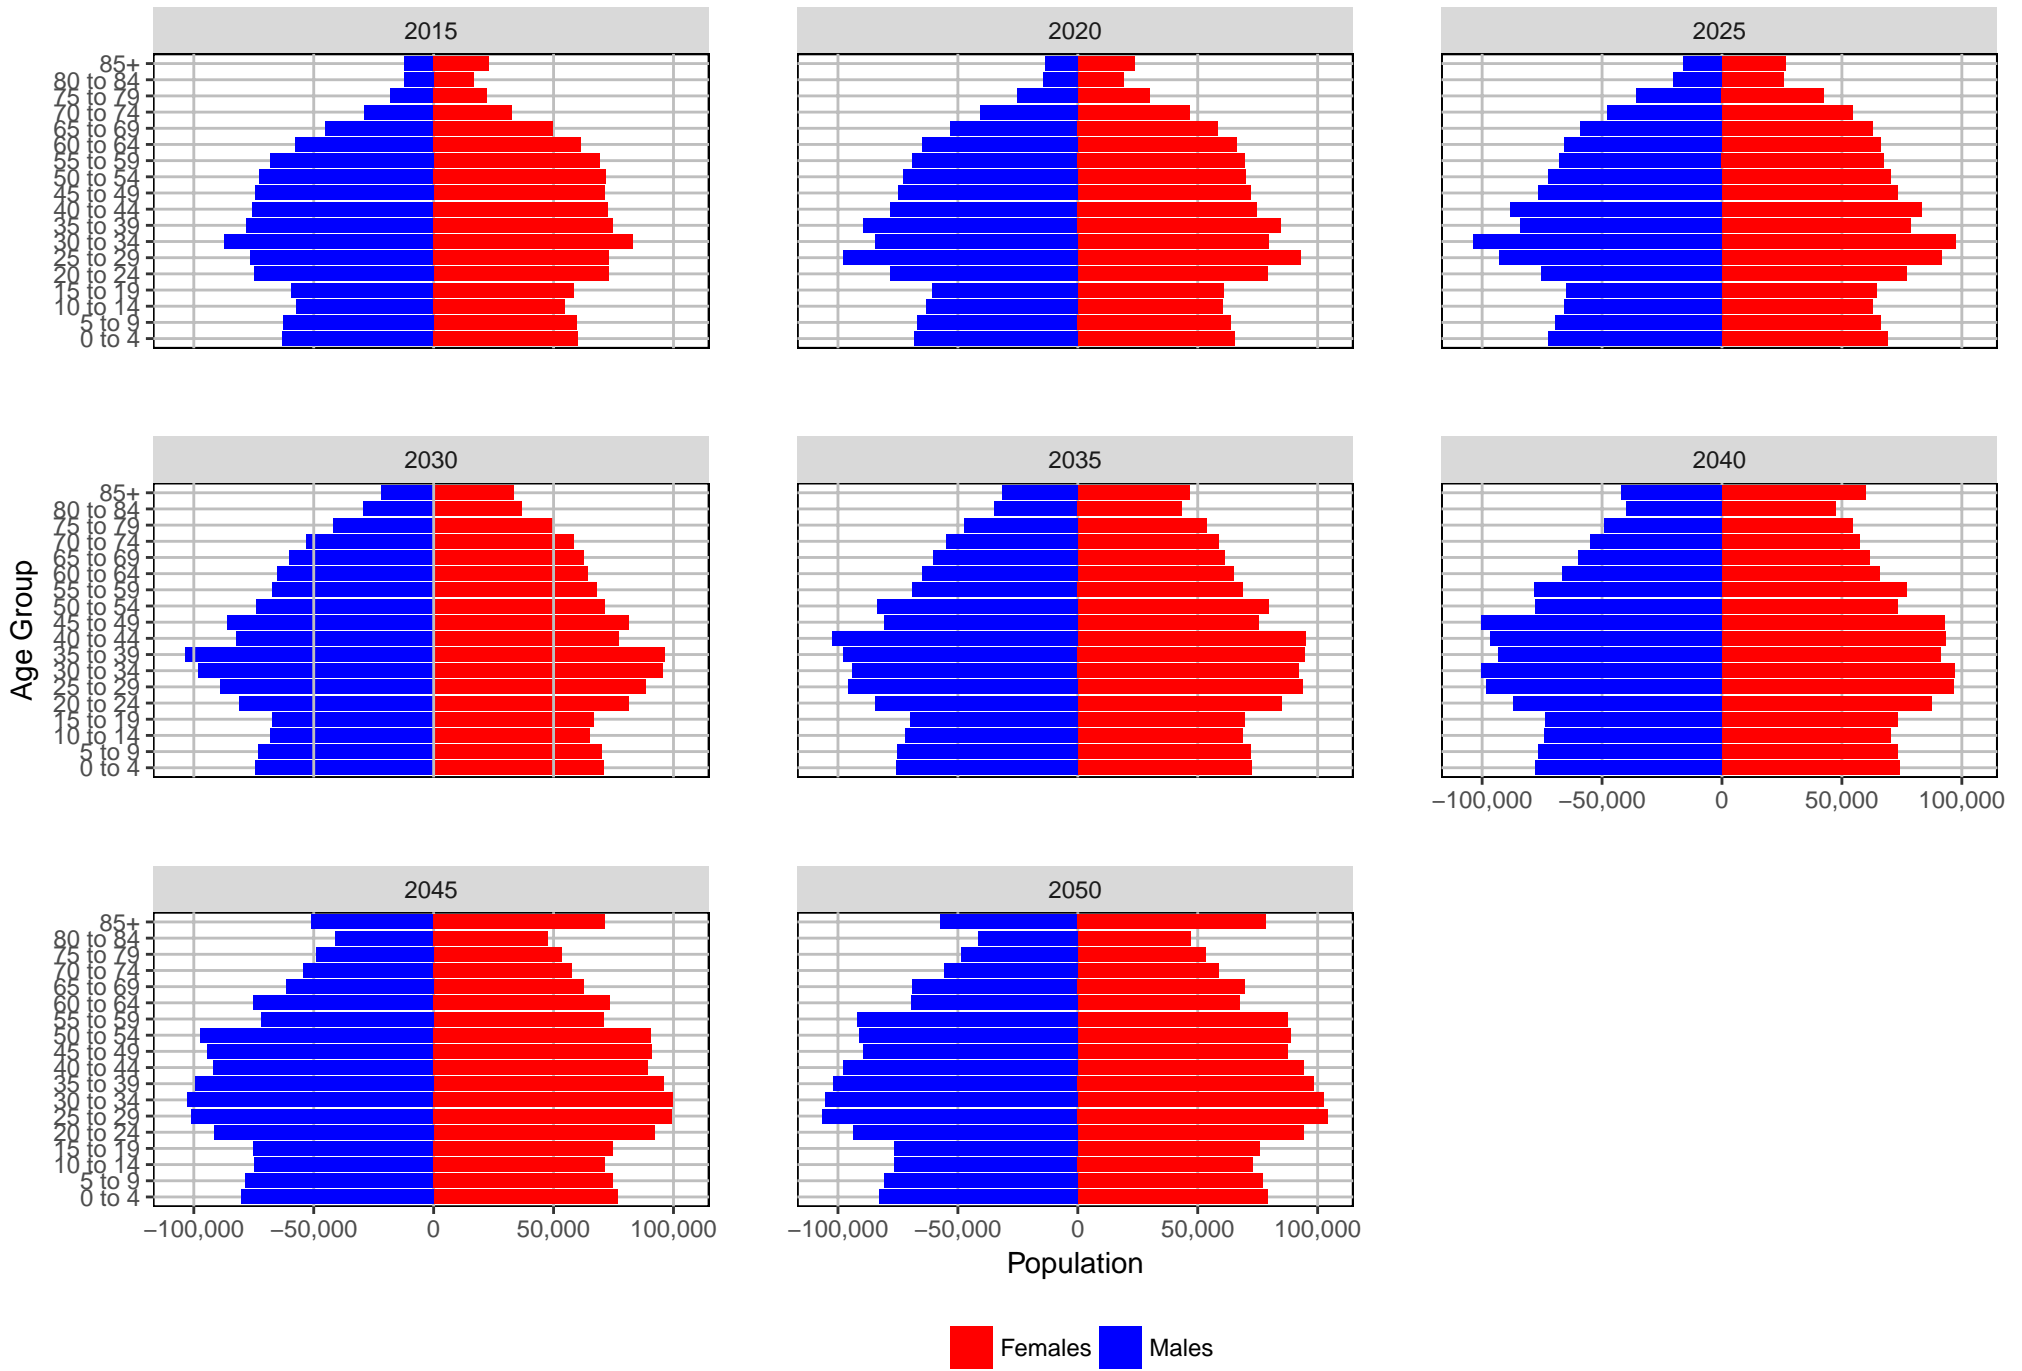

Grays Harbor County, 2017 GMA Projections

Medium Series Age Distributions

Island County, 2017 GMA Projections

Medium Series Age Distributions

Jefferson County, 2017 GMA Projections

Medium Series Age Distributions

King County, 2017 GMA Projections

Medium Series Age Distributions

Kitsap County, 2017 GMA Projections

Medium Series Age Distributions

Kittitas County, 2017 GMA Projections

Medium Series Age Distributions

Klickitat County, 2017 GMA Projections