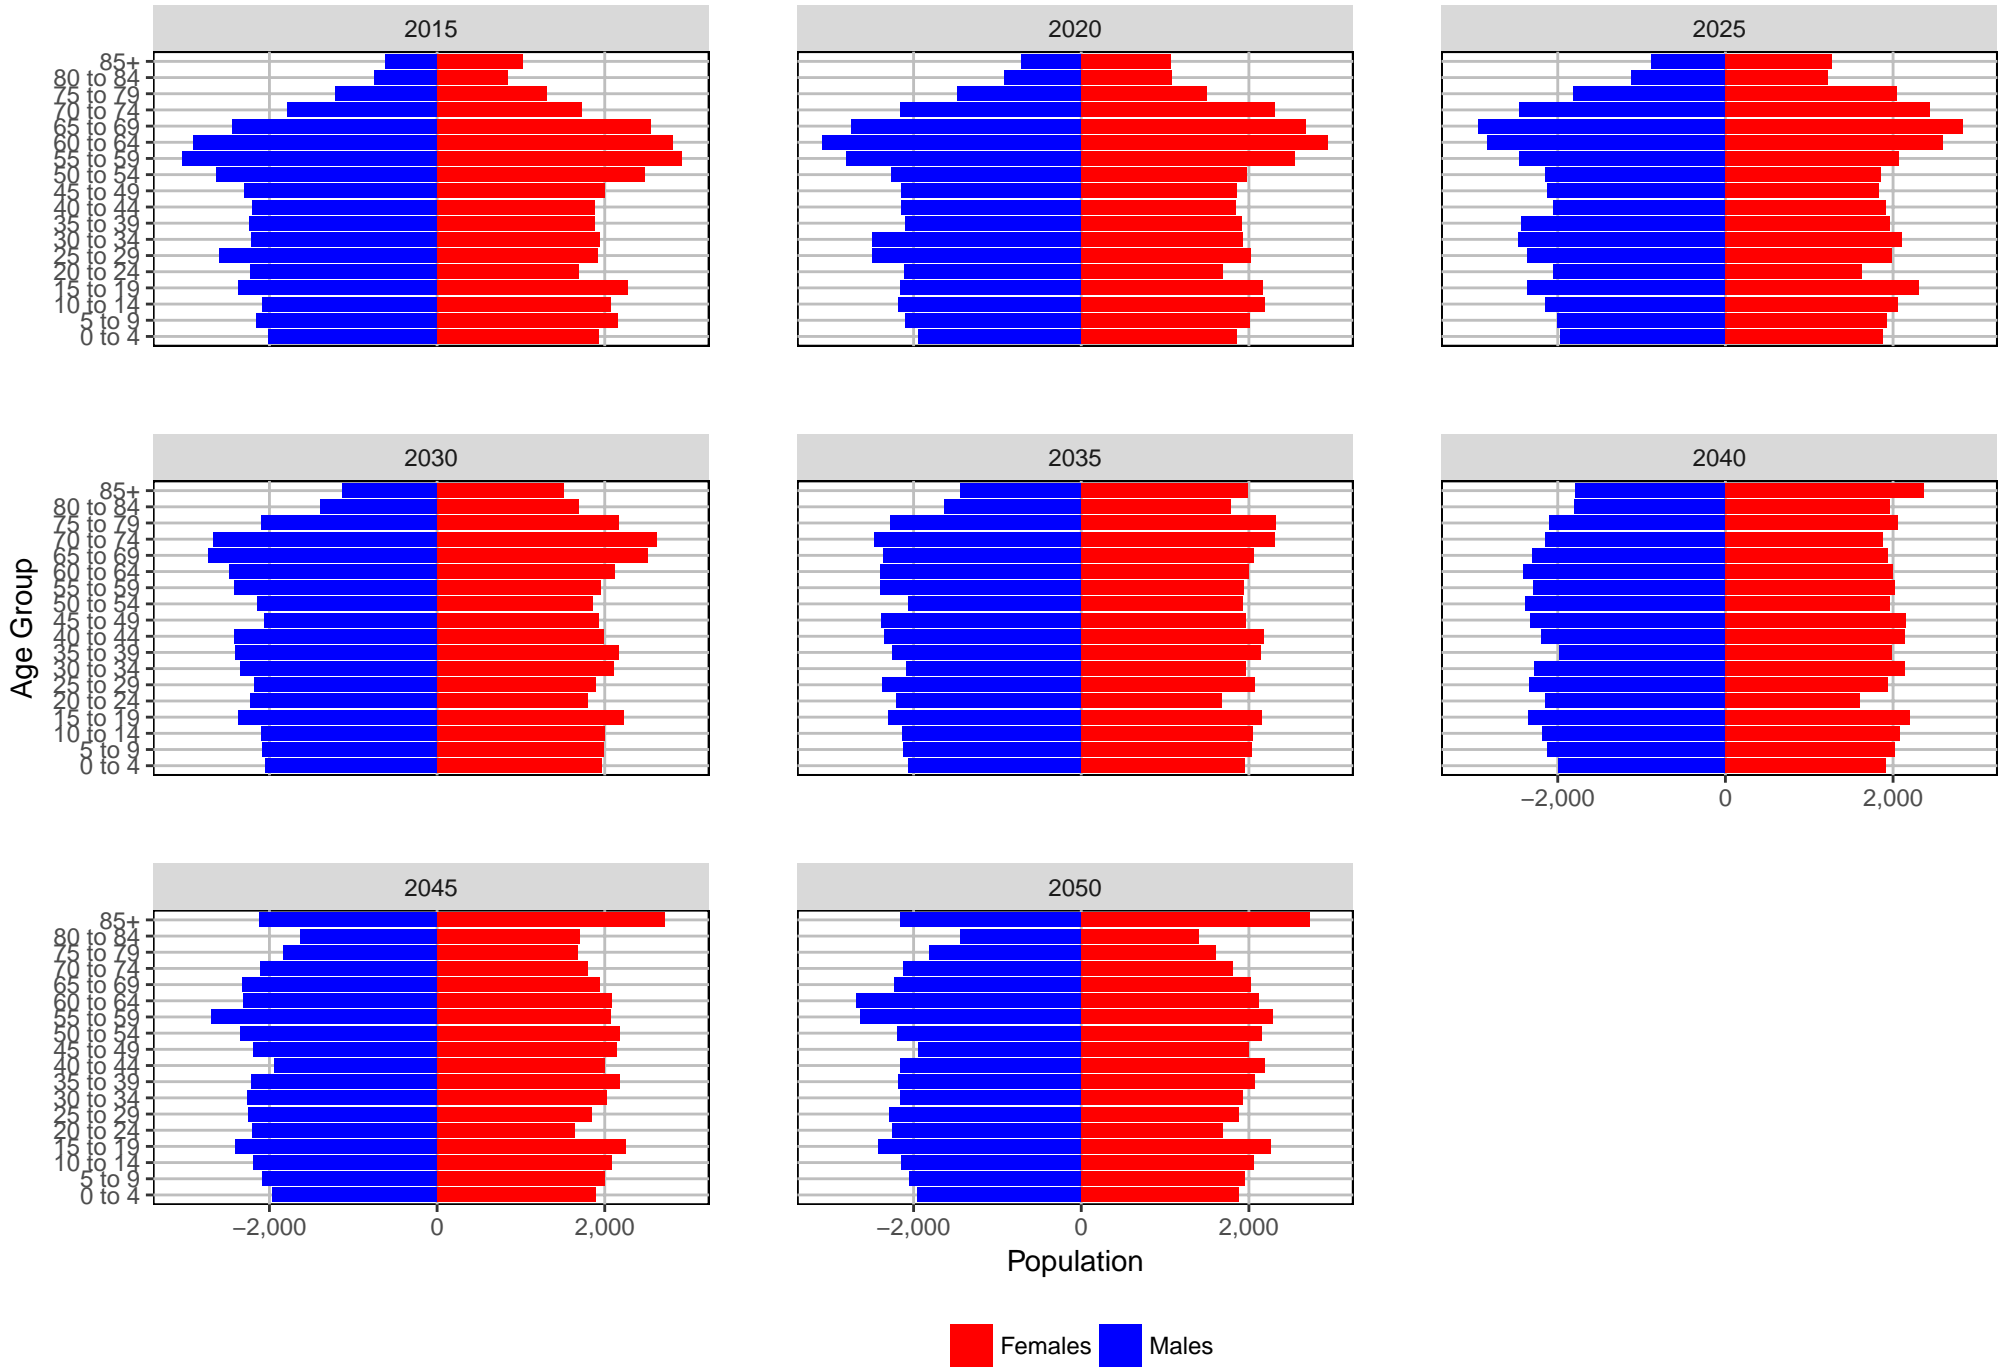

Grays Harbor County, 2017 GMA Projections

Medium Series Age Distributions