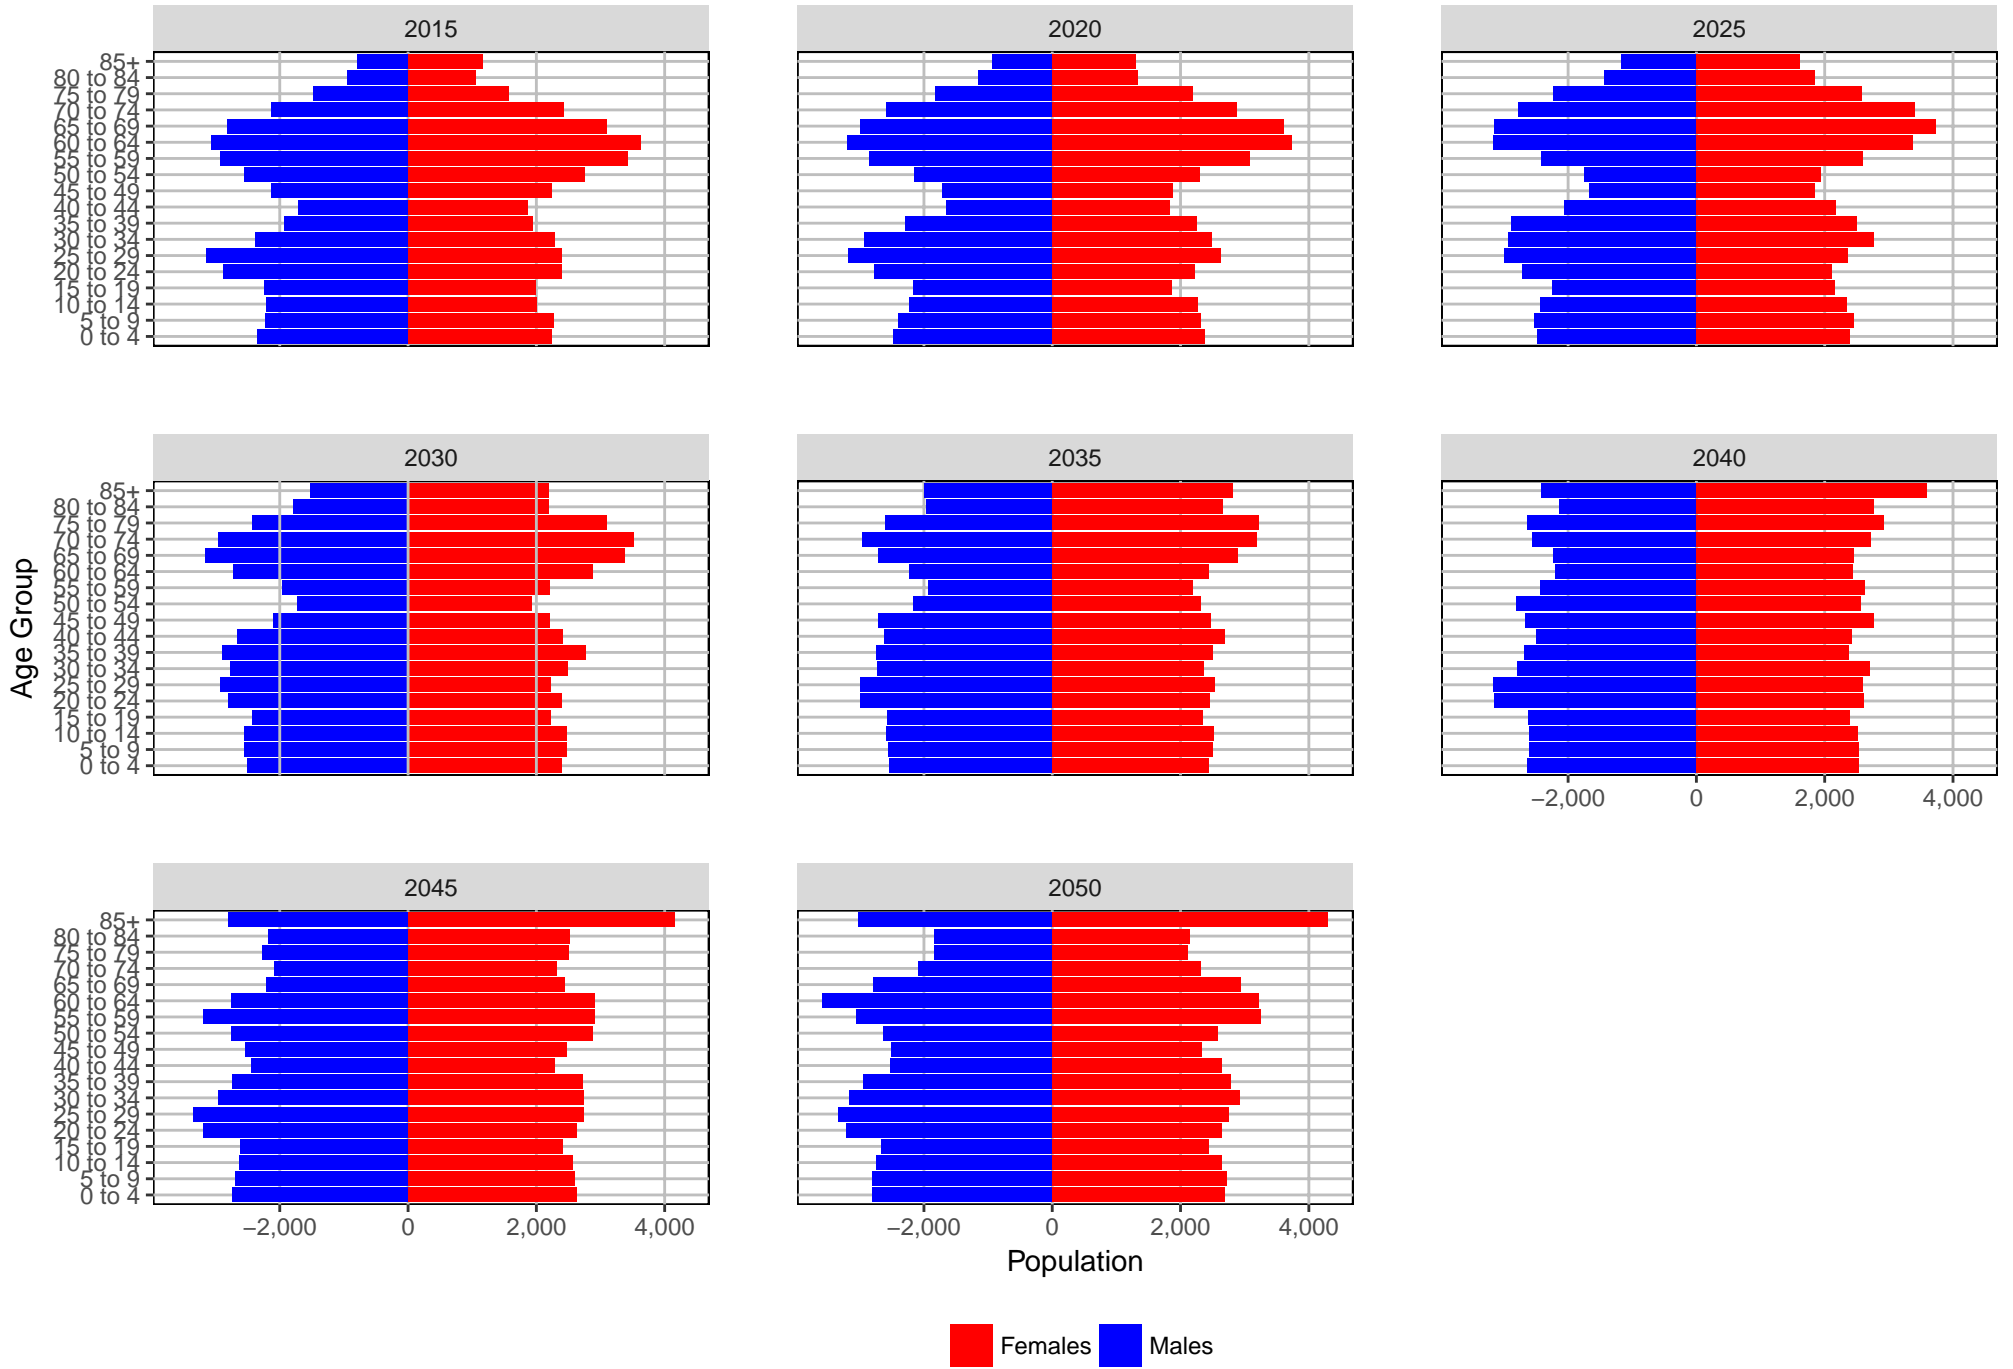

Island County, 2017 GMA Projections

Medium Series Age Distributions