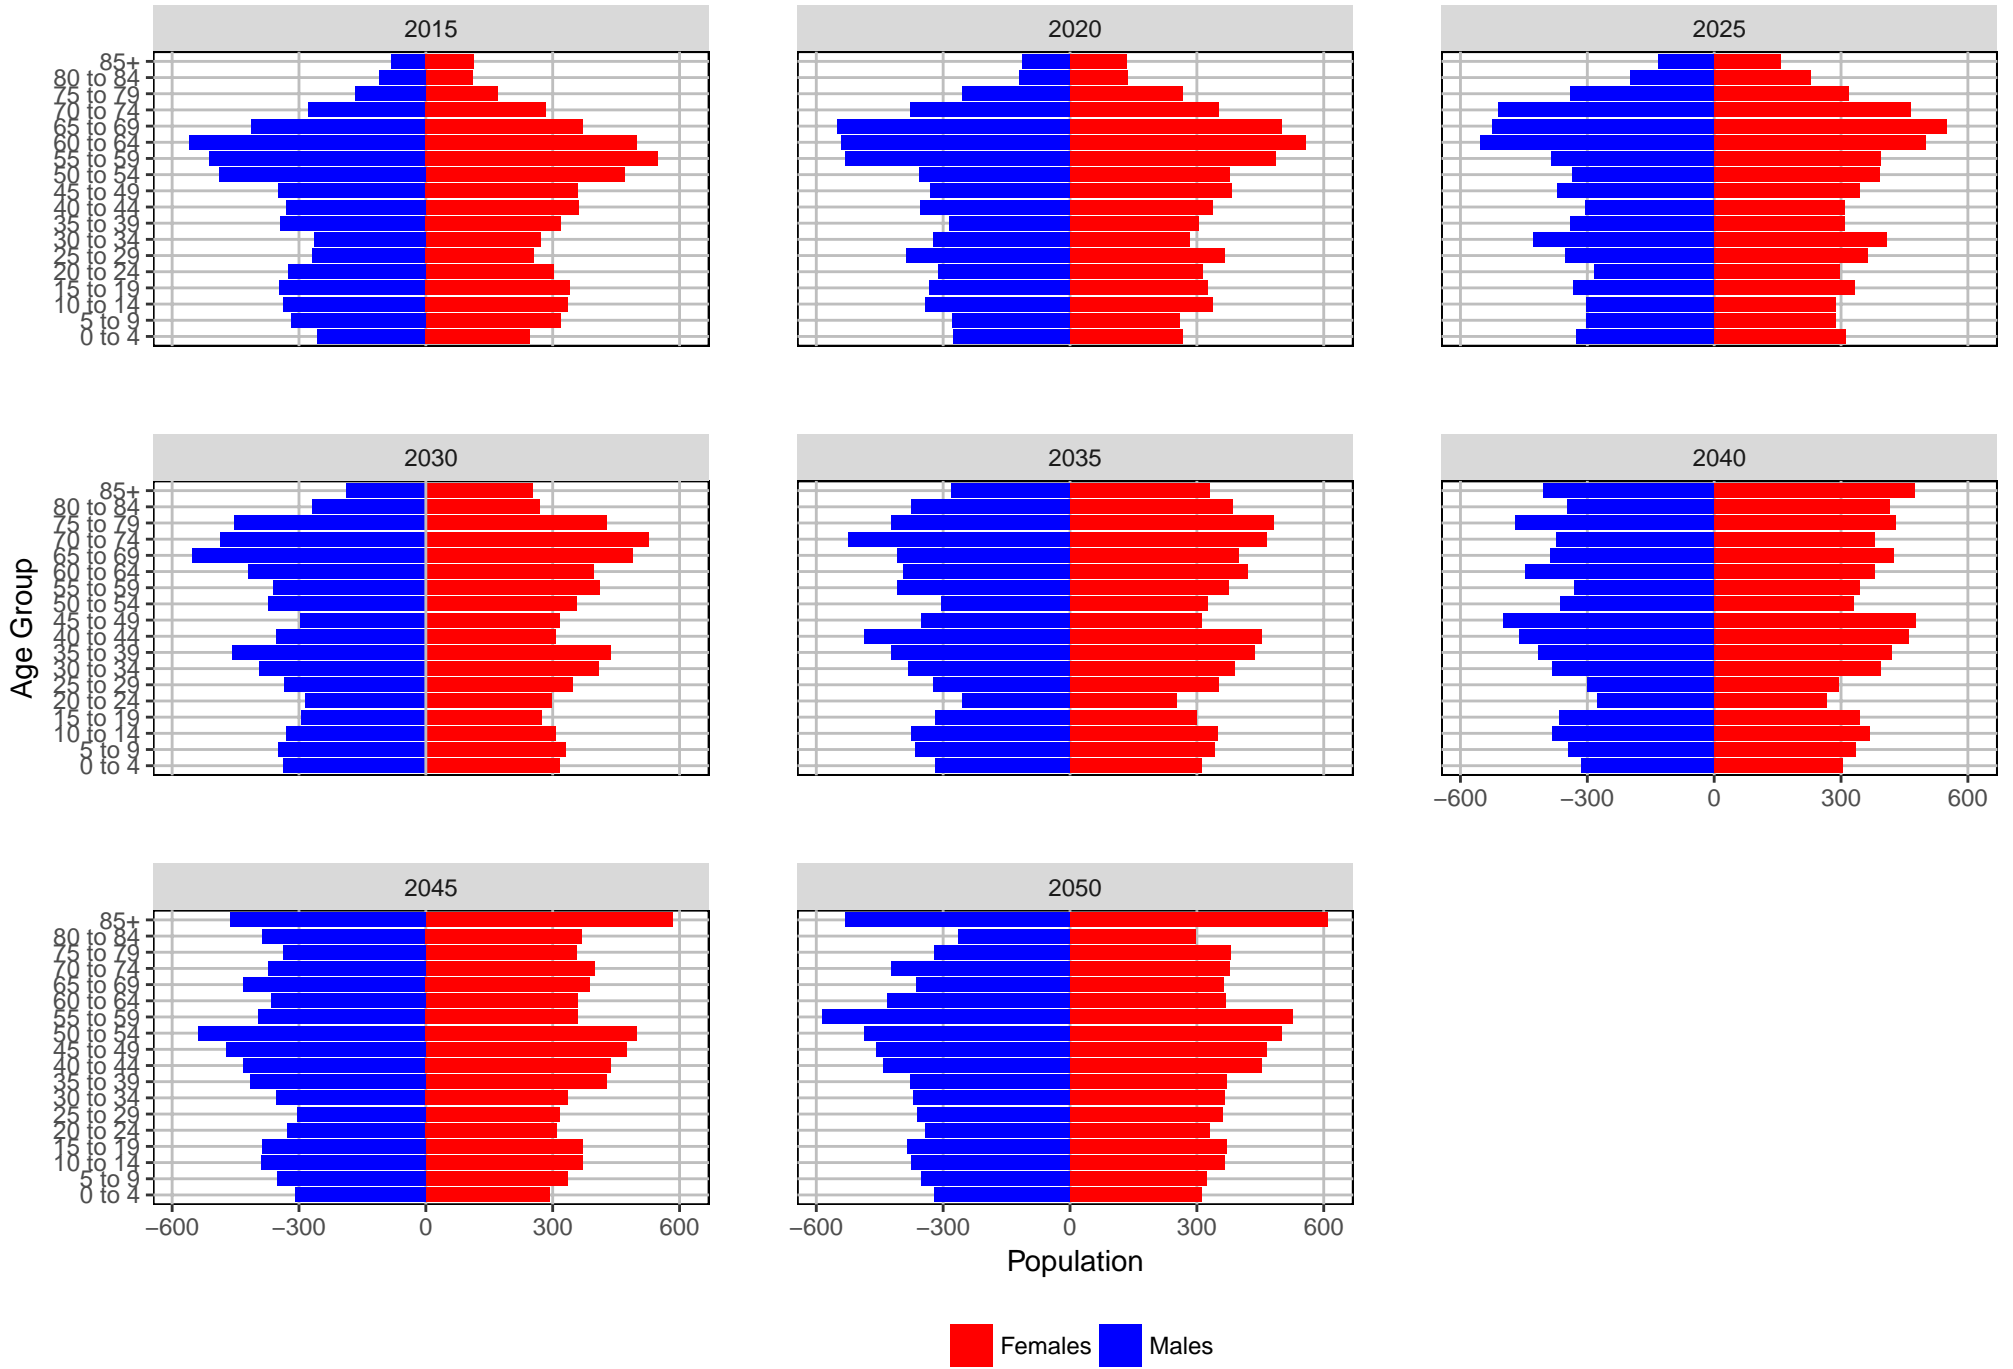

Skamania County, 2017 GMA Projections

Medium Series Age Distributions