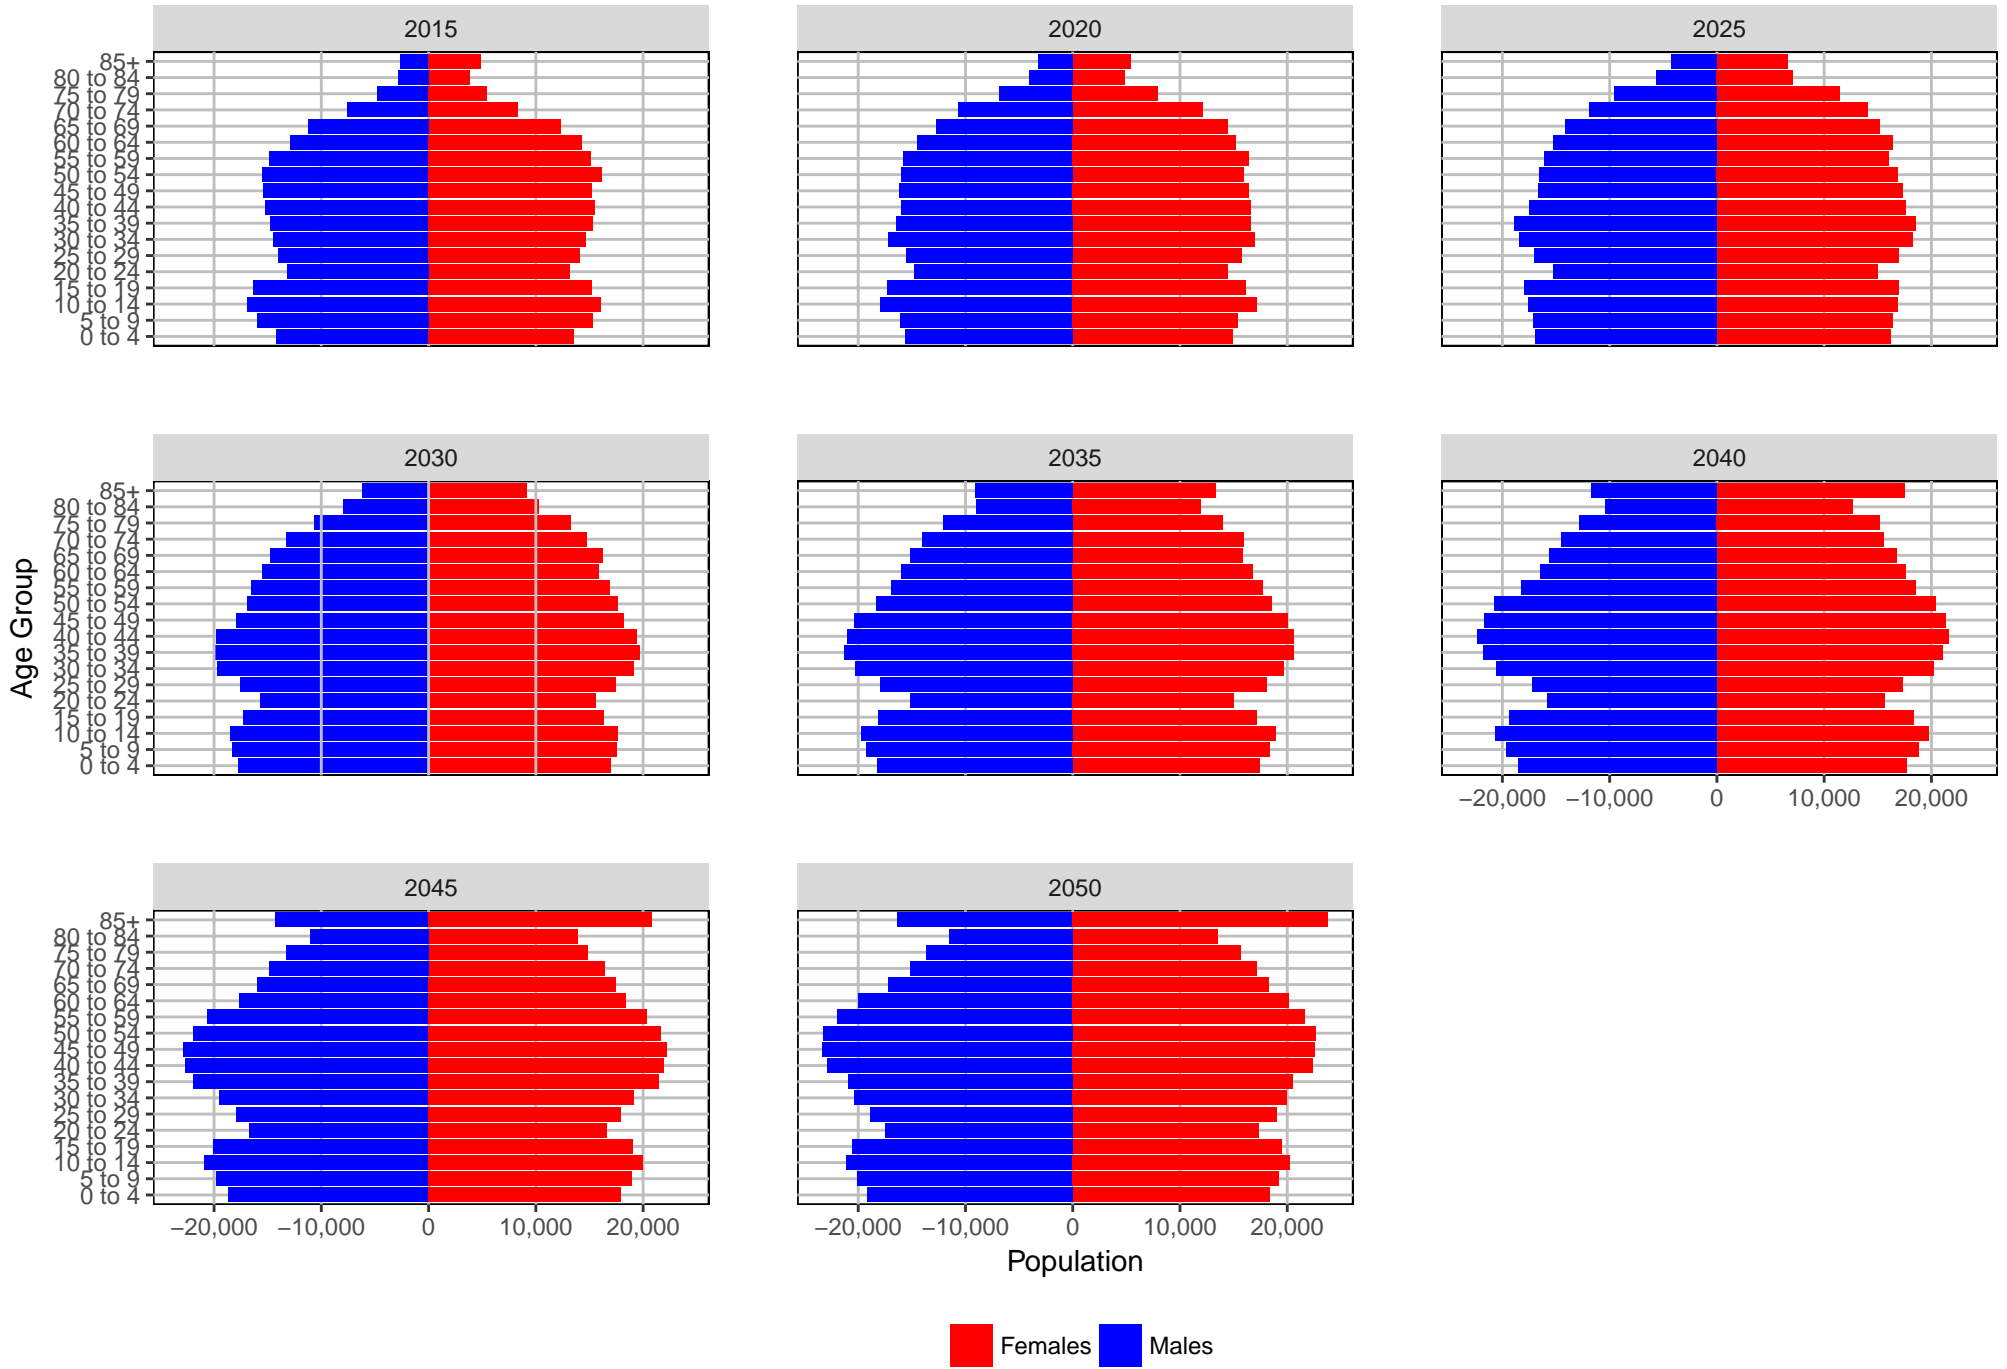

Adams County, 2017 GMA Projections

Medium Series Age Distributions

Asotin County, 2017 GMA Projections

Medium Series Age Distributions

Benton County, 2017 GMA Projections

Medium Series Age Distributions

Chelan County, 2017 GMA Projections

Medium Series Age Distributions

Clallam County, 2017 GMA Projections

Medium Series Age Distributions

Clark County, 2017 GMA Projections

Medium Series Age Distributions

Columbia County, 2017 GMA Projections

Medium Series Age Distributions

Cowlitz County, 2017 GMA Projections

Medium Series Age Distributions

Douglas County, 2017 GMA Projections

Medium Series Age Distributions

Ferry County, 2017 GMA Projections

Medium Series Age Distributions