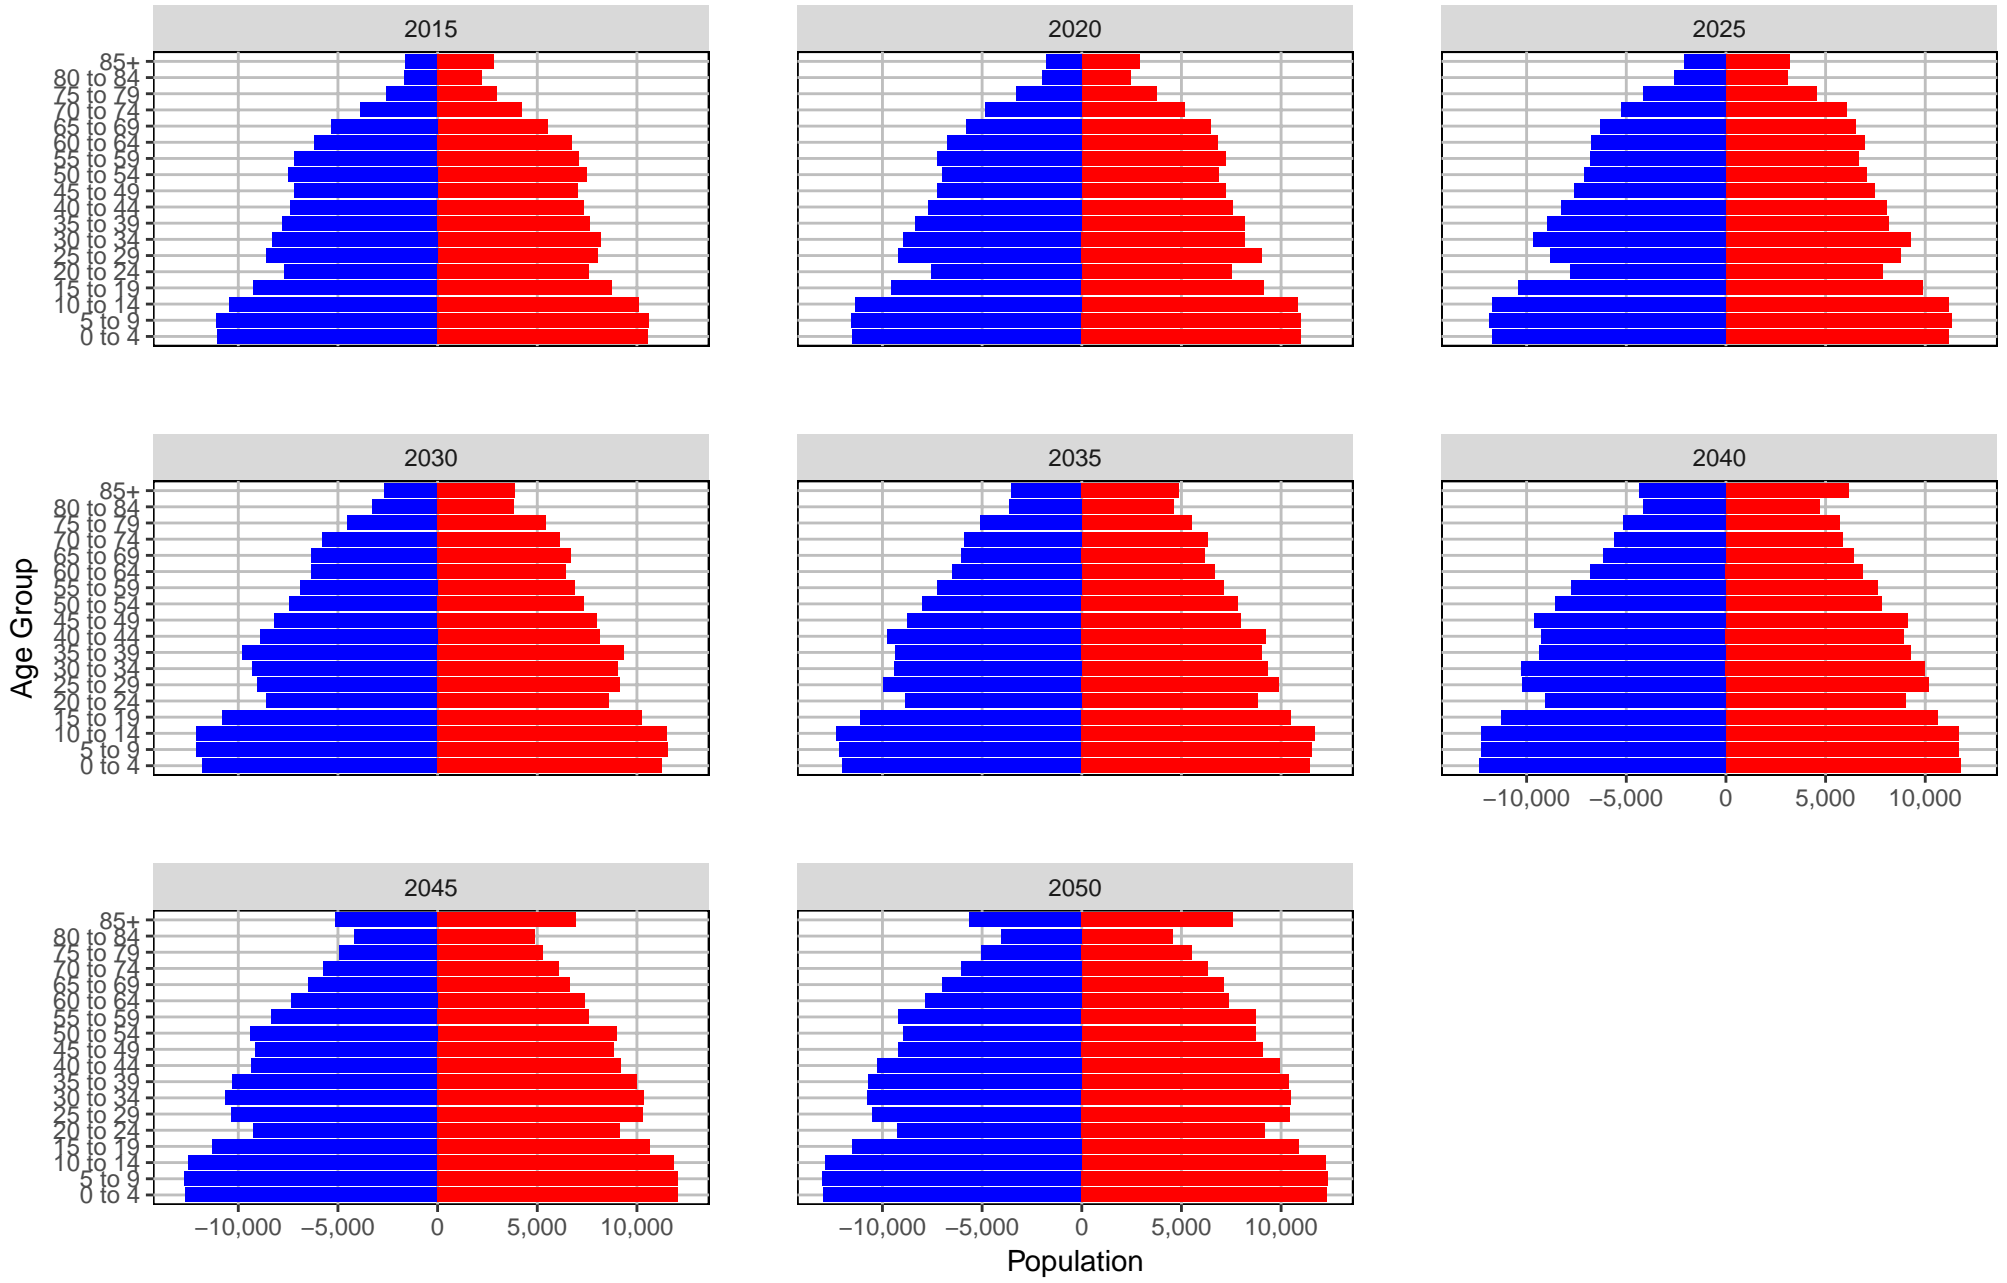

Yakima County, 2017 GMA Projections

Medium Series Age Distributions

■ Females ■ Males