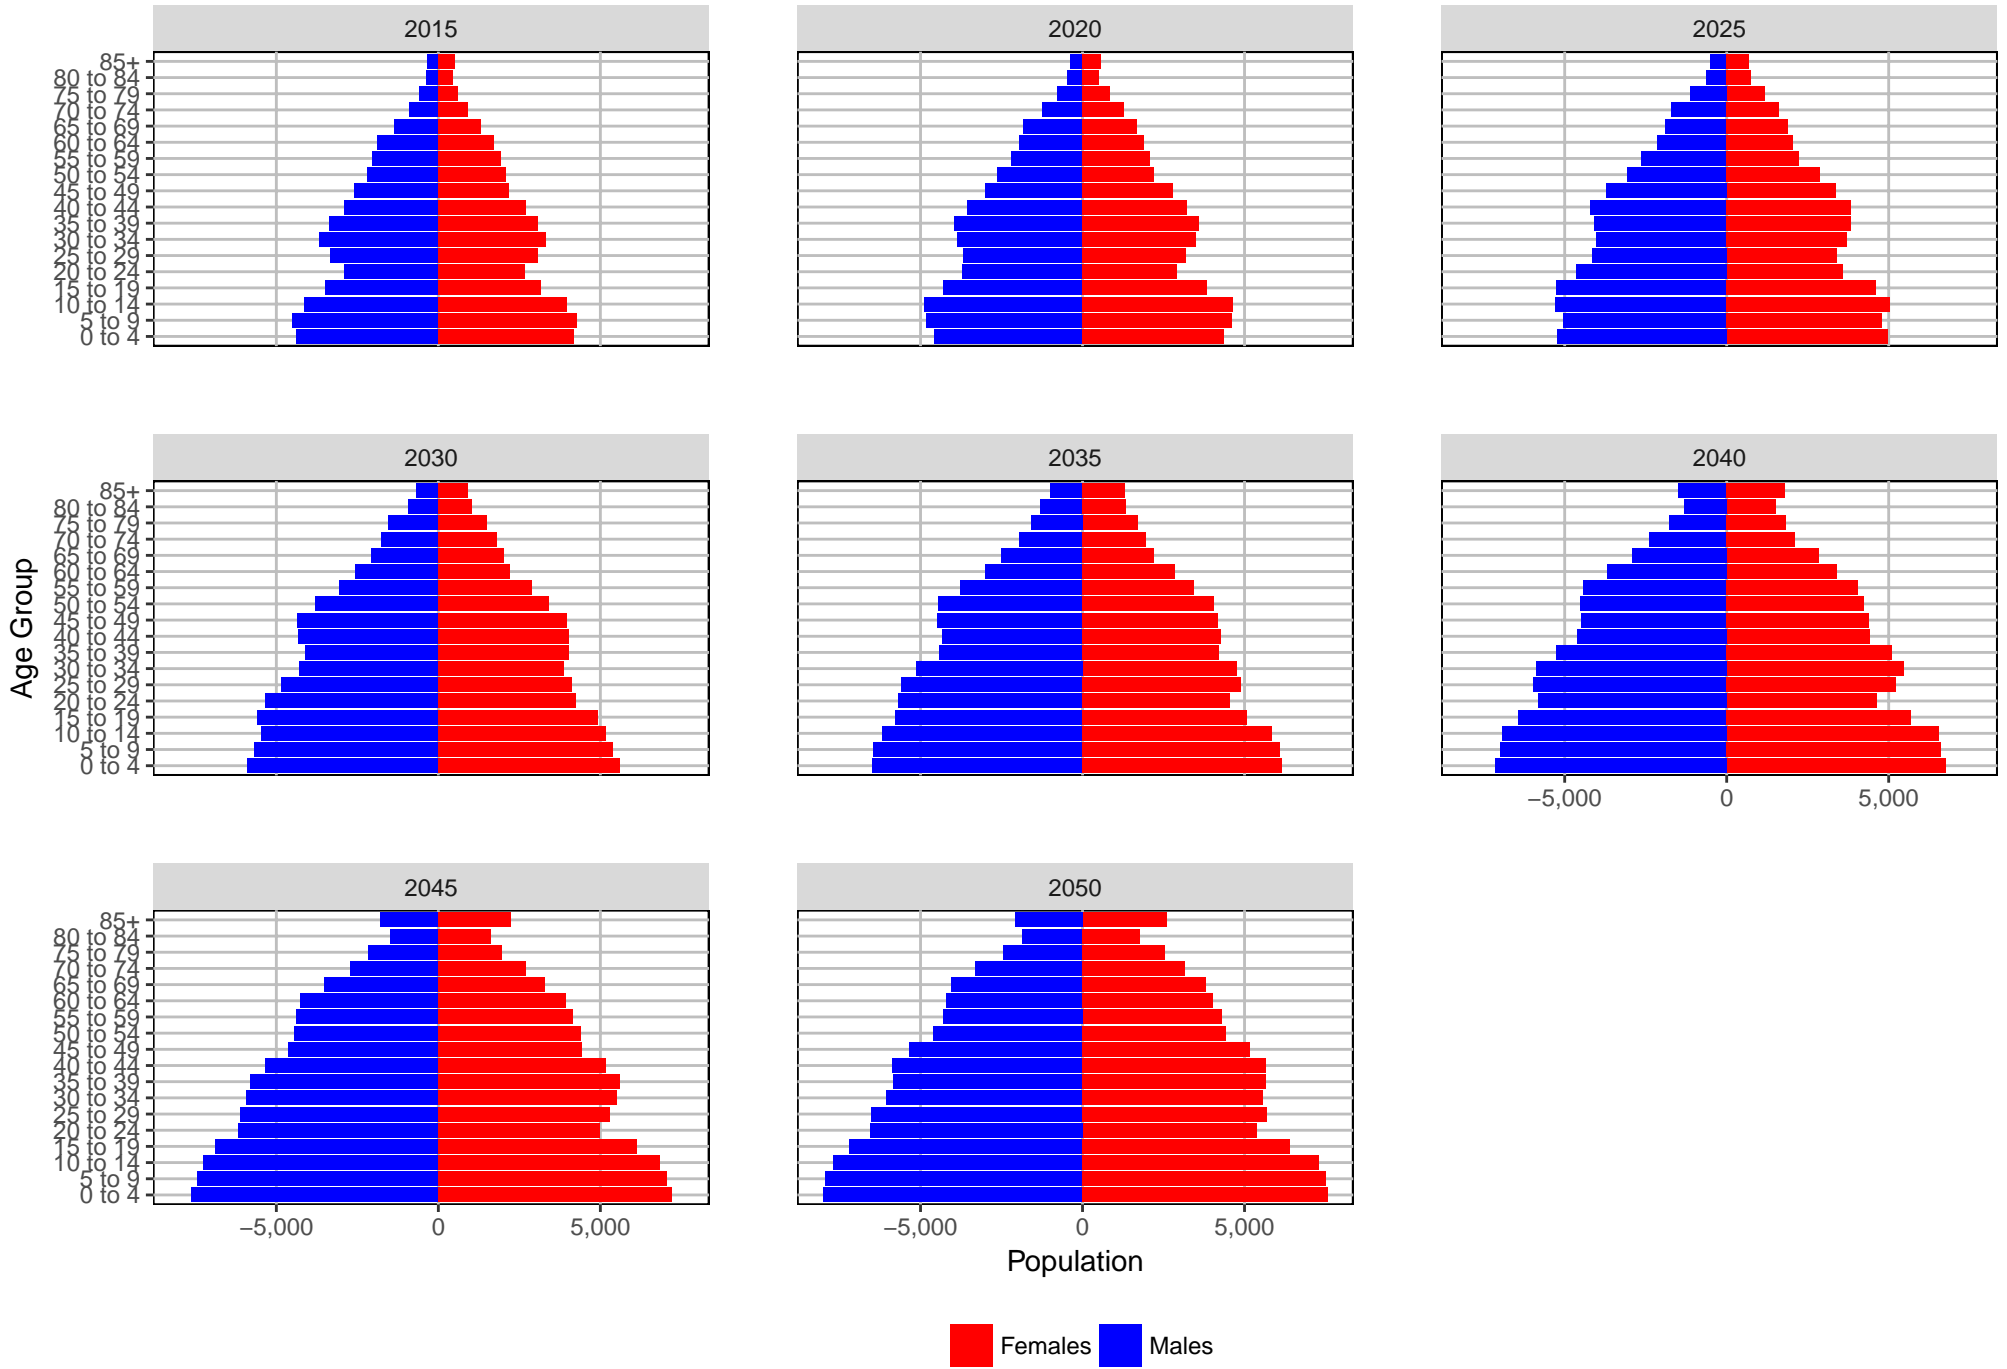

Medium Series Age Distributions

Cowlitz County, 2017 GMA Projections

Medium Series Age Distributions

Douglas County, 2017 GMA Projections

Medium Series Age Distributions

Ferry County, 2017 GMA Projections

Medium Series Age Distributions

Franklin County, 2017 GMA Projections

Medium Series Age Distributions

Garfield County, 2017 GMA Projections

Medium Series Age Distributions

Grant County, 2017 GMA Projections

Medium Series Age Distributions