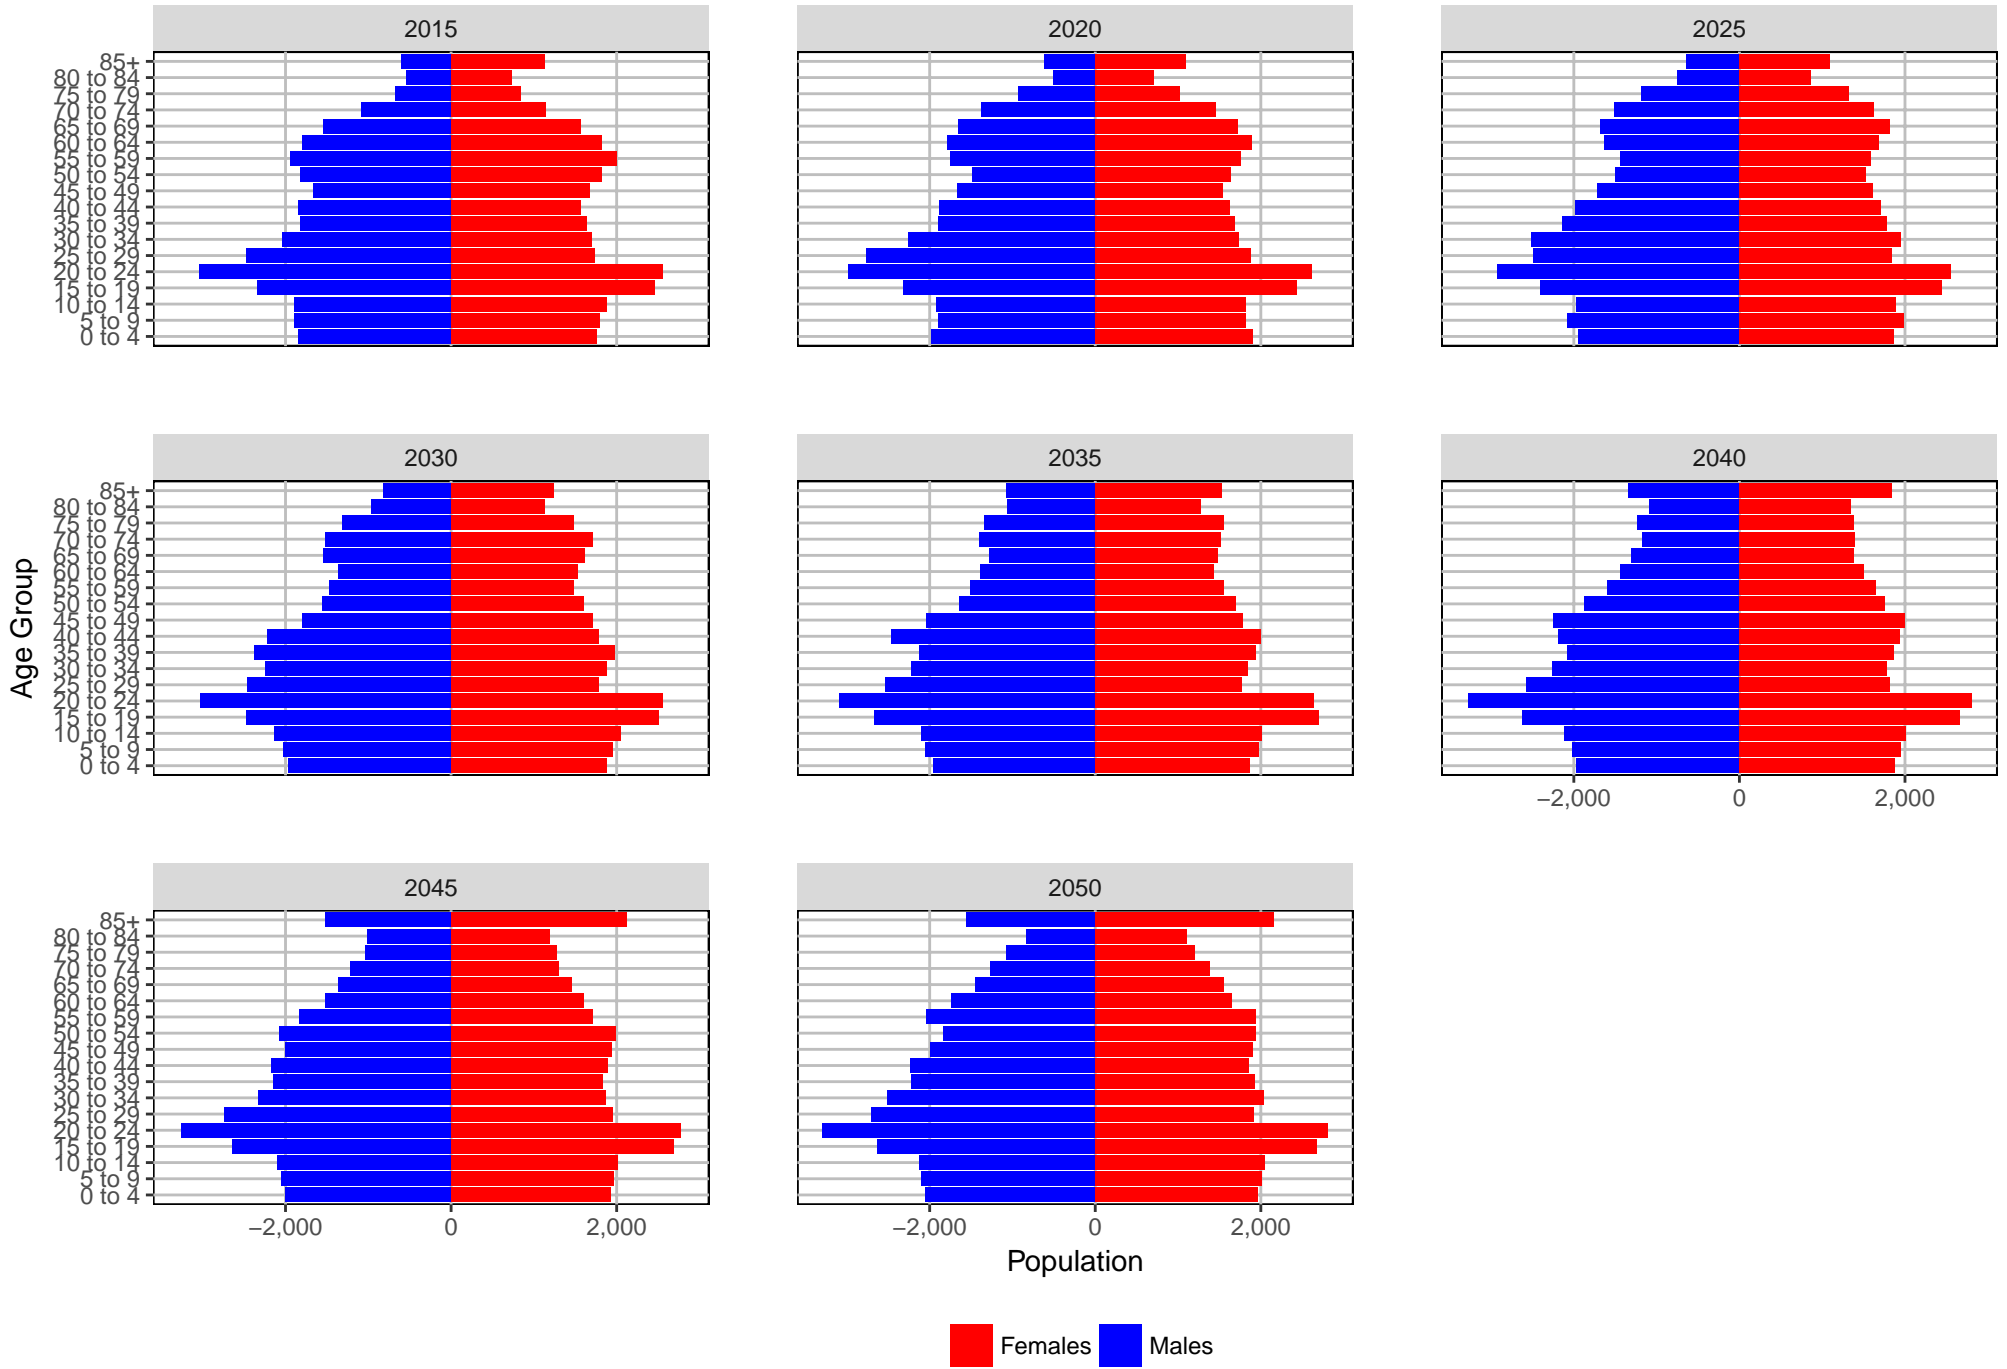

Walla Walla County, 2017 GMA Projections

Medium Series Age Distributions