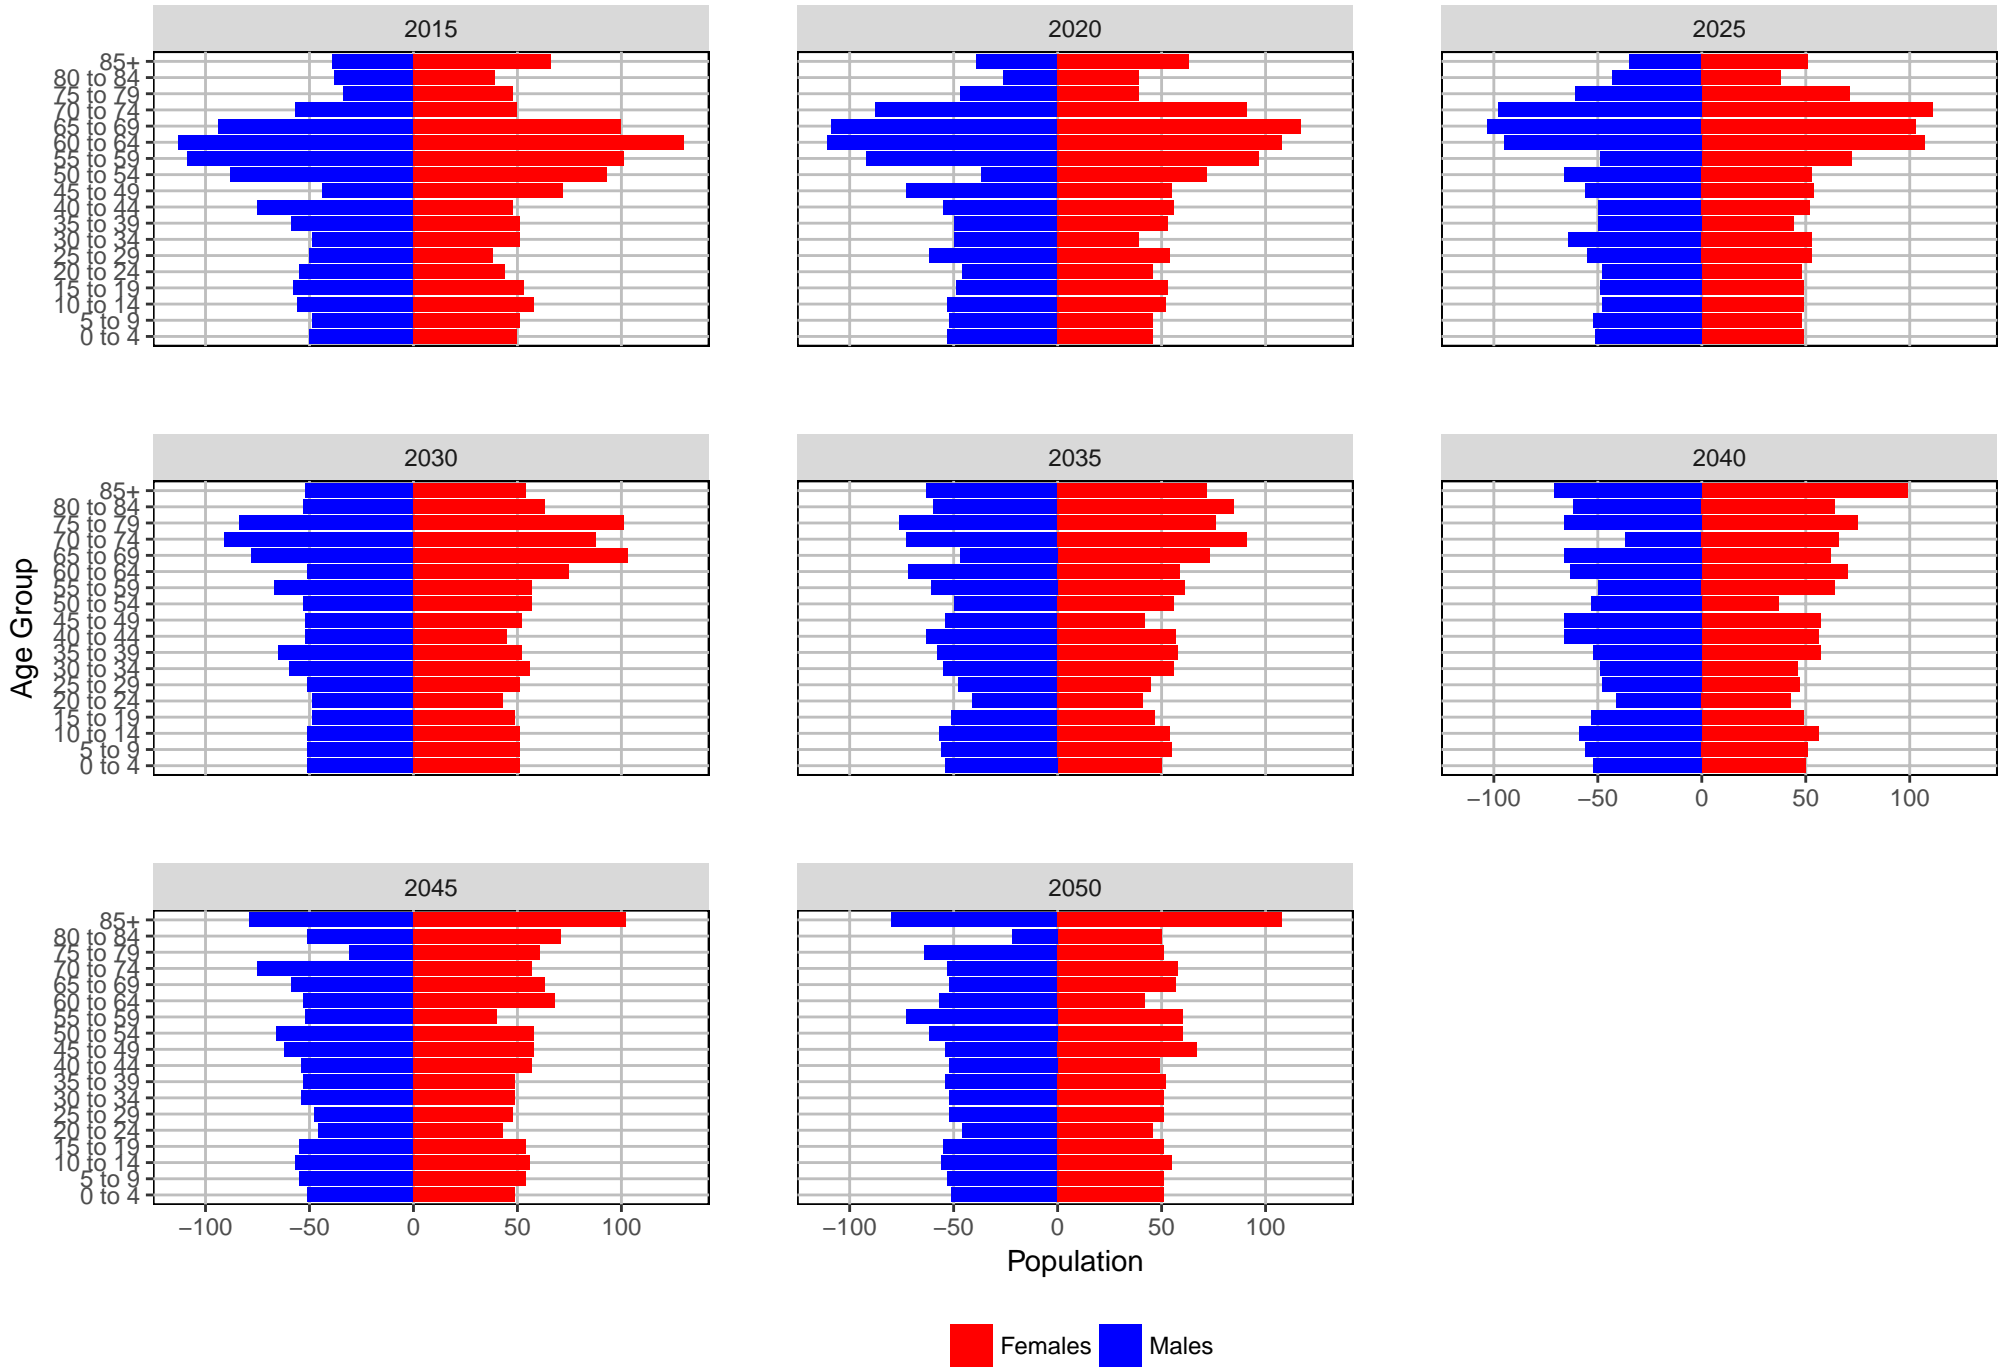

Adams County, 2017 GMA Projections

Medium Series Age Distributions

Asotin County, 2017 GMA Projections

Medium Series Age Distributions

Benton County, 2017 GMA Projections

Medium Series Age Distributions

Chelan County, 2017 GMA Projections

Medium Series Age Distributions

Clallam County, 2017 GMA Projections

Medium Series Age Distributions

Clark County, 2017 GMA Projections

Medium Series Age Distributions

Columbia County, 2017 GMA Projections

Medium Series Age Distributions

Cowlitz County, 2017 GMA Projections

Medium Series Age Distributions

Douglas County, 2017 GMA Projections

Medium Series Age Distributions

Ferry County, 2017 GMA Projections

Medium Series Age Distributions

Franklin County, 2017 GMA Projections

Medium Series Age Distributions

Garfield County, 2017 GMA Projections

Medium Series Age Distributions

Grant County, 2017 GMA Projections

Medium Series Age Distributions