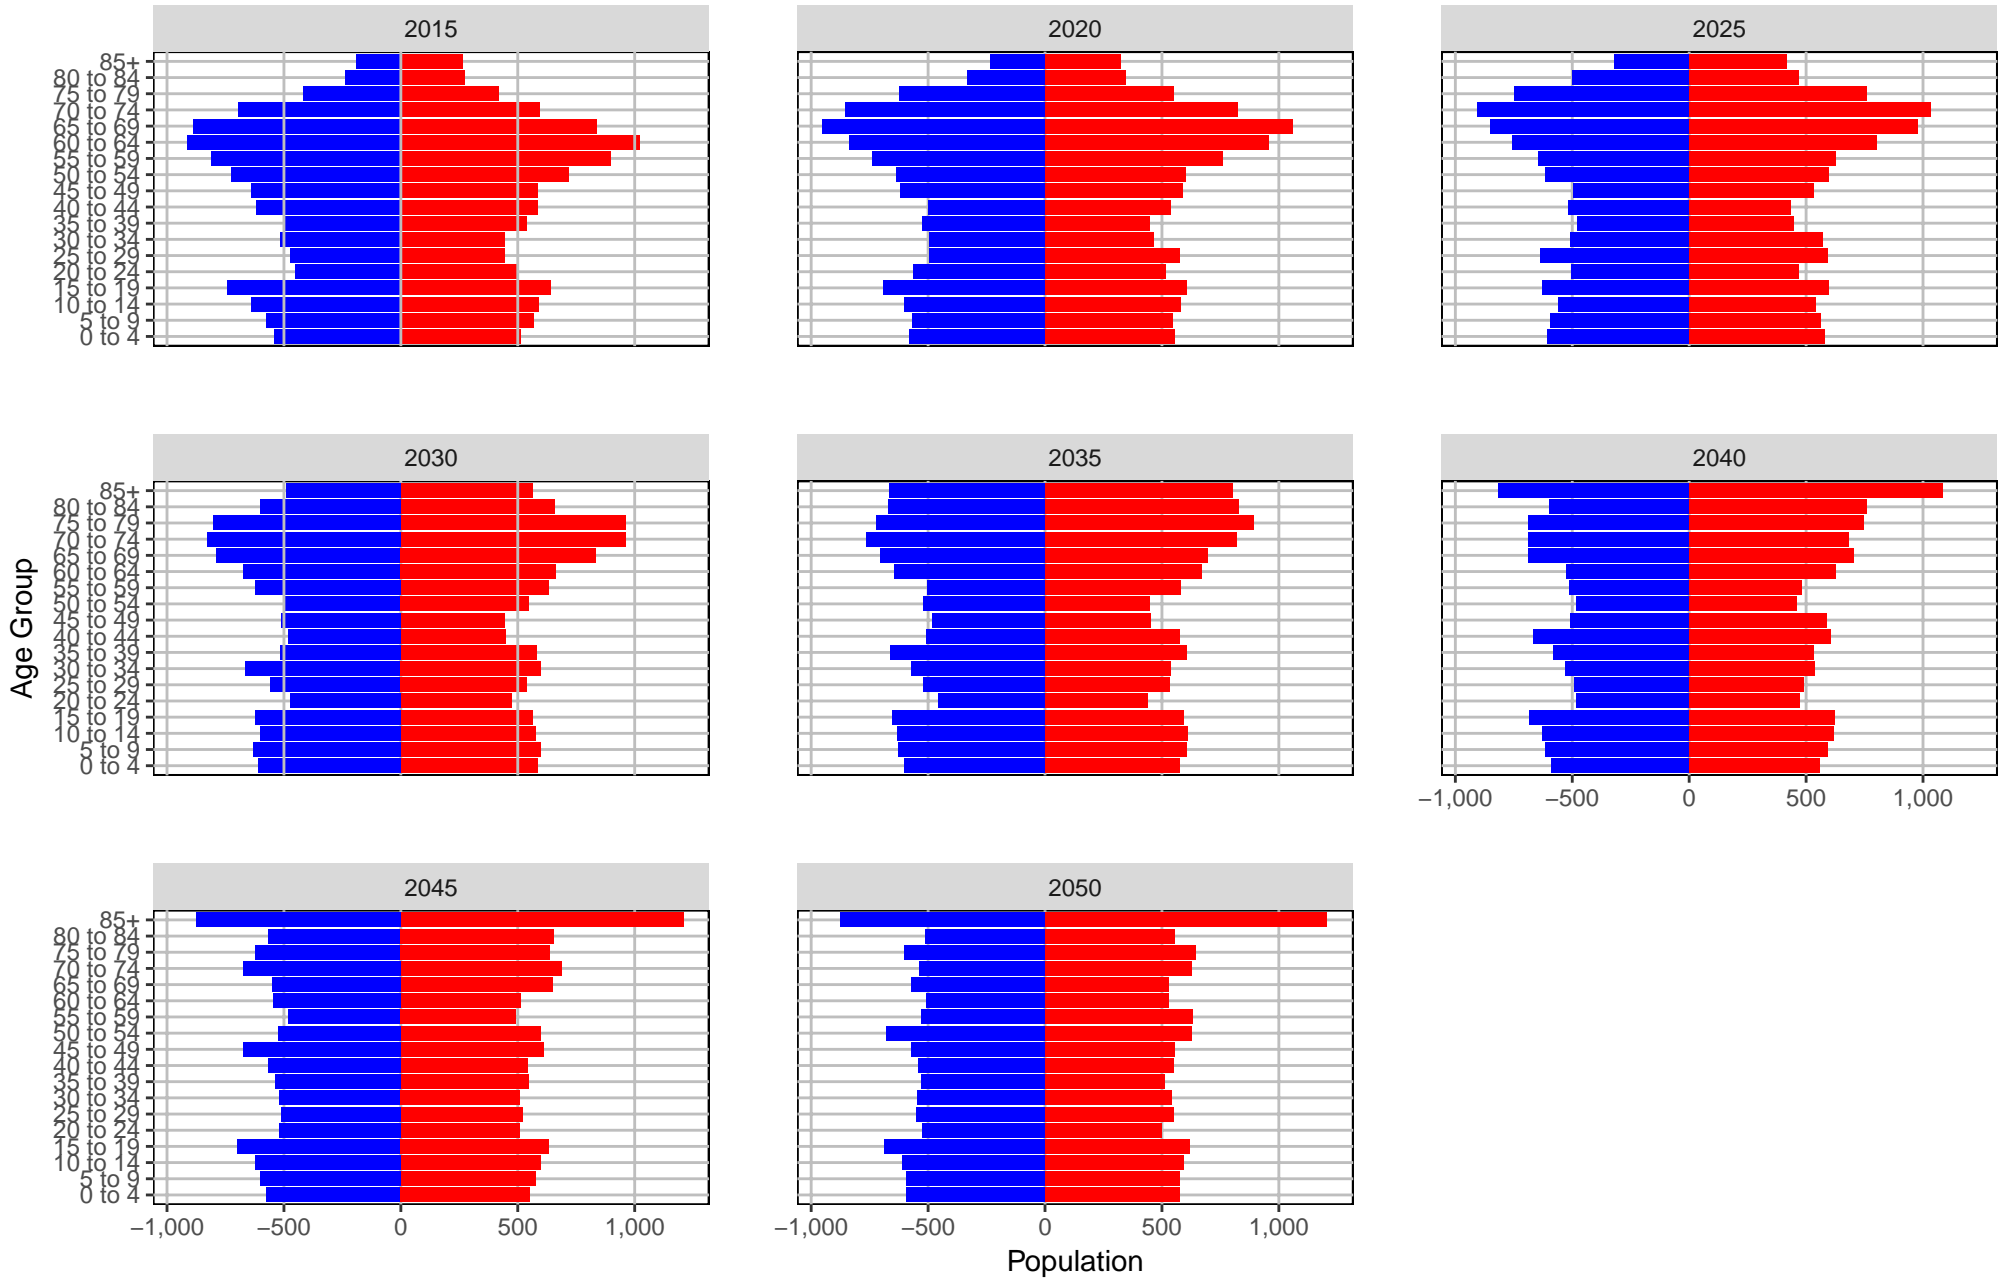

King County, 2017 GMA Projections

Medium Series Age Distributions

Kitsap County, 2017 GMA Projections

Medium Series Age Distributions

Kittitas County, 2017 GMA Projections

Medium Series Age Distributions

Klickitat County, 2017 GMA Projections

Medium Series Age Distributions

■ Females ■ Males

Lewis County, 2017 GMA Projections

Medium Series Age Distributions

Lincoln County, 2017 GMA Projections

Medium Series Age Distributions

Mason County, 2017 GMA Projections