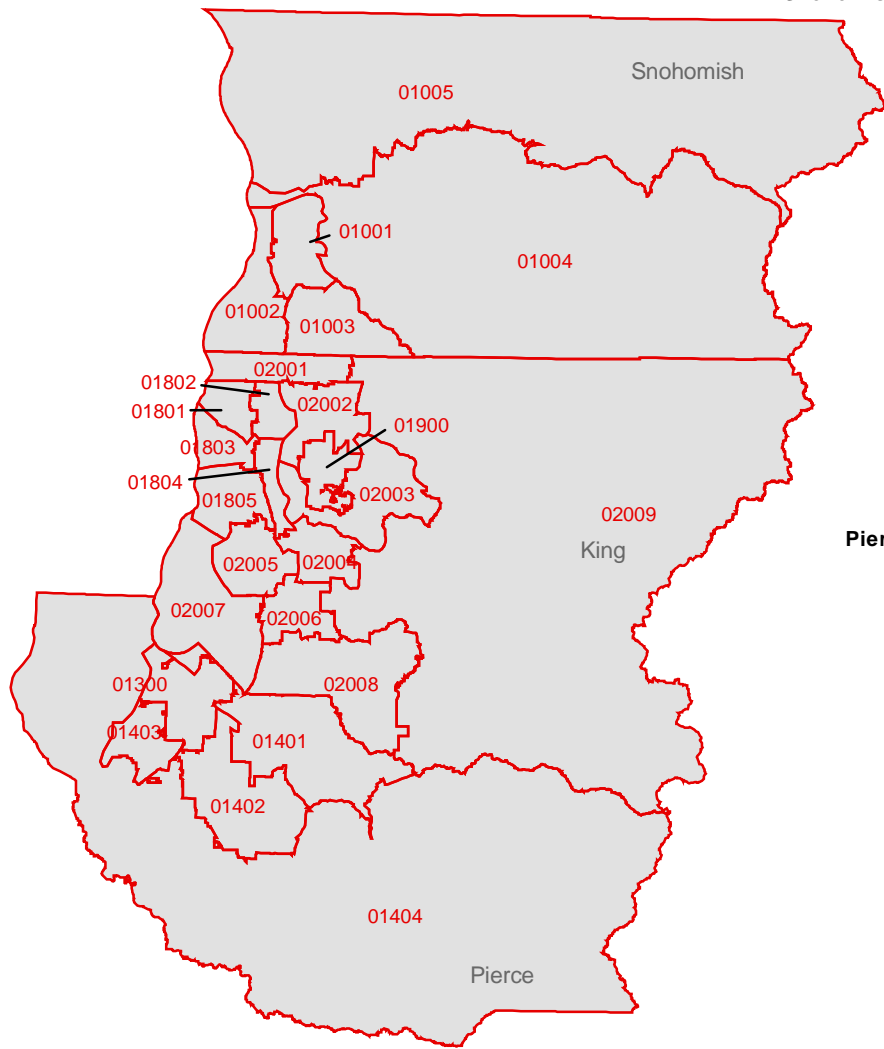

Legend

-  Census 2000 Western PUMAs
-  Western County Boundaries

Census 2000, Public Use Microdata Areas (PUMAs): Western WA

Washington State
Office of Financial Management
Forecasting Division
1/31/2005

Legend

- Census 2000 Central PUMAs
- Central County Boundaries

Census 2000, Public Use Microdata Areas (PUMAs): Central WA

Washington State
Office of Financial Management
Forecasting Division
1/31/2005

Legend

- Census 2000 Eastern PUMAs
- Eastern County Boundaries

Census 2000, Public Use Microdata Areas (PUMAs): Eastern WA

Washington State
Office of Financial Management
Forecasting Division
1/31/2005